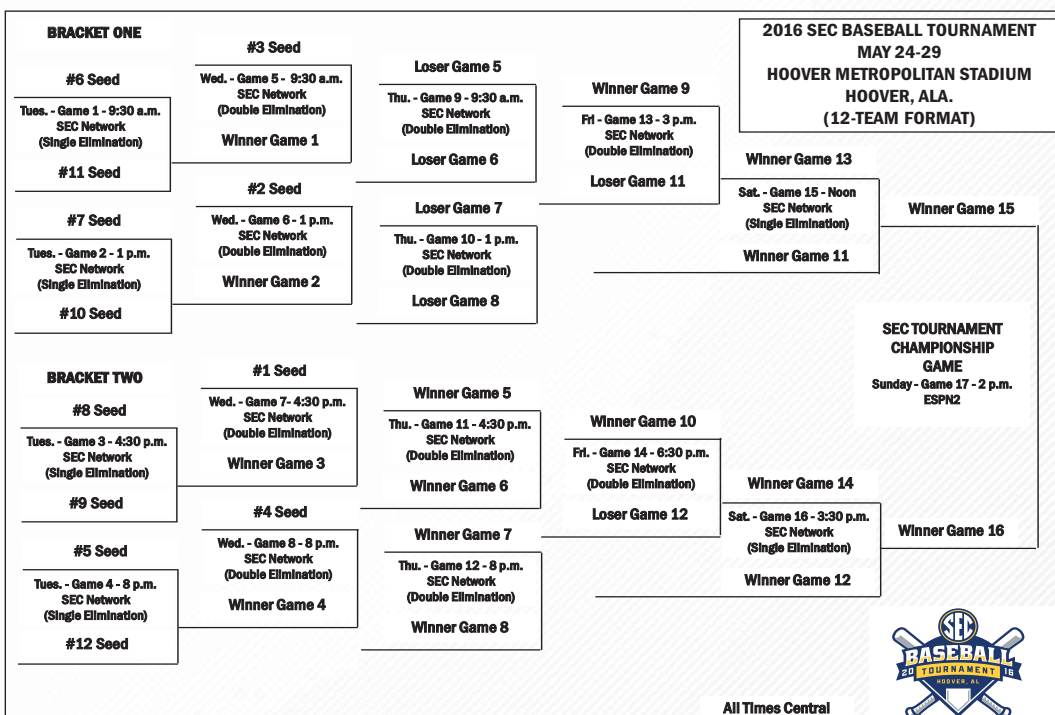

ALL-TOURNAMENT TEAM

MVP - J.J. Schwarz, Florida

- SP: A.J. Puk, Florida; Matt Kent, Texas A&M
  RP: Taylor Lewis, Florida
  C/DH: J.J. Schwarz, Florida
  1B: Zander Wiel, Vanderbilt / Peter Alonso, Florida
  2B: Jared Foster, LSU
  3B: Will Toffey, Vanderbilt
  SS: Dansby Swanson, Vanderbilt
  OF: Jeren Kendall, Vanderbilt; Bryan Reynolds, Vanderbilt; Trey Harris, Missouri; Buddy Reed, Florida