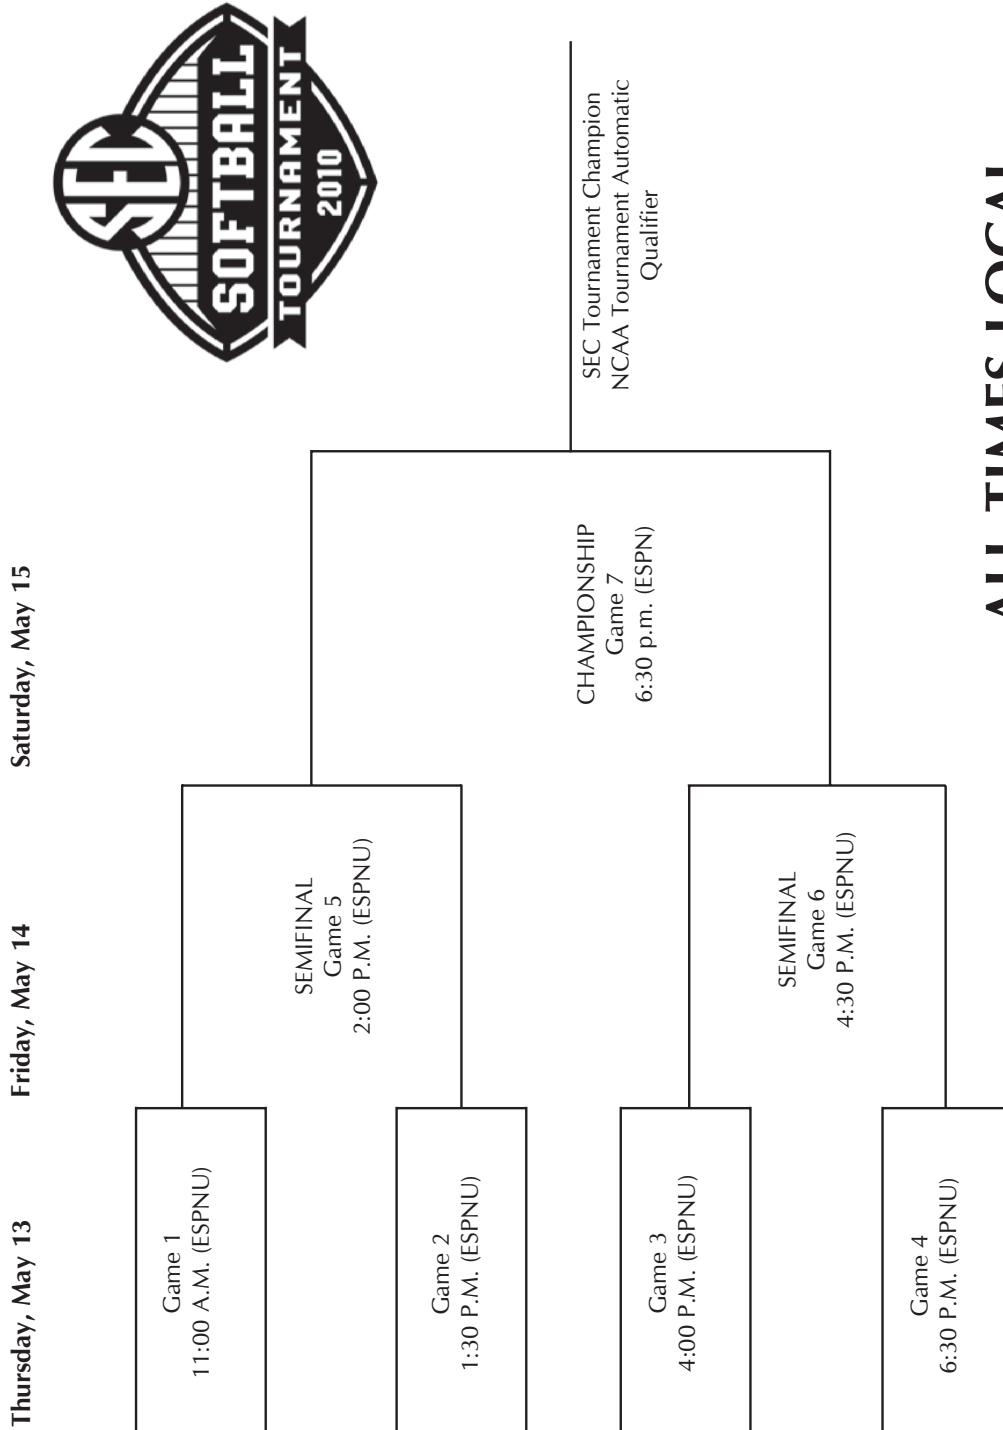

2010 SEC SOFTBALL TOURNAMENT

May 13-15 • Bogle Park • Fayetteville, Ark.

ALL TIMES LOCAL

Seeding for the tournament will be as follows: The tournament will be seeded 1-8, regardless of division, based on conference winning percentage. The bracket is subject to change based on the seed of the host school.