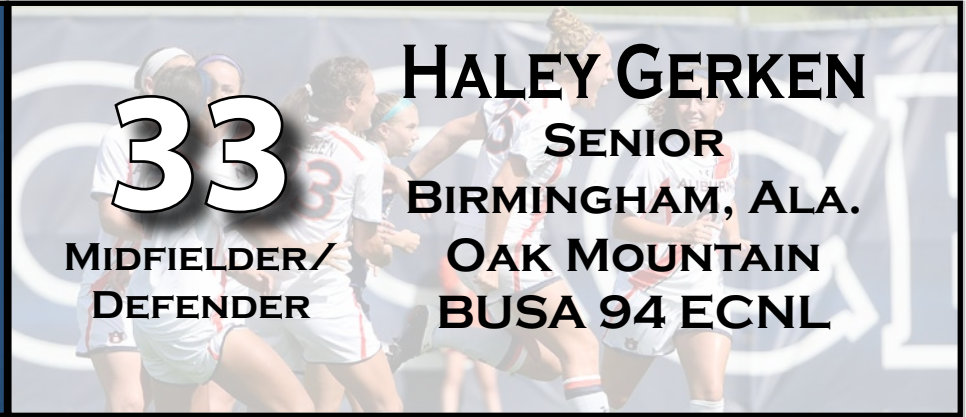

HALEY GERKEN

SENIOR

BIRMINGHAM, ALA.

OAK MOUNTAIN

BUSA 94 ECNL

33

MIDFIELDER/
DEFENDER

SEC Fall Academic Honor Roll (2013, 2014)

JUNIOR SEASON (2014): Started all 22 games and logged 2,040 minutes on the pitch for the Tigers...Scored two goals with five assists, nine points on 19 shots, nine being on goal...Her two goals set a new career high for goals in a season... First goal came as a game-winner at Arkansas (10/19), a double-overtime volley that got behind the keeper and gave AU the 2-1 win...The goal was her first career game-winner...Followed that up with another big goal in the NCAA Tournament First Round at FGCU (11/15), the only goal in the game that helped Auburn reach the NCAA Tournament Second Round for the sixth time in school history...Opened the season with one assist in each of the first five games at Clemson (8/22), at Furman (8/24), vs. UC Irvine (8/29), vs. Georgia Southern (8/31) and vs. Memphis (9/5)...

Tied a season-high two shots on goal at Clemson and vs. Kentucky (11/5) in the SEC Tournament quarterfinals...Named to SEC Fall Academic Honor Roll for second consecutive season.

SOPHOMORE SEASON (2013): Started all 21 games, logging over 1,800 minutes and scored one goal vs. Southern Miss (9/22), her first collegiate goal...Led the team with six assists, good for eight total points...Also had 10 shots on goal, one of five Auburn players to have 10 or more shots on goal during the season...Tied a game-high two assists twice during the season, vs. Troy (9/8) and Vanderbilt (10/27)...Named to SEC Fall Academic Honor Roll.

FRESHMAN SEASON (2012): Came off the bench to play in the midfield in 14 matches ... Finished with an assist and six shots ... Had the first assist on Mary

Coffed's game-winner against Georgia State (8/17).