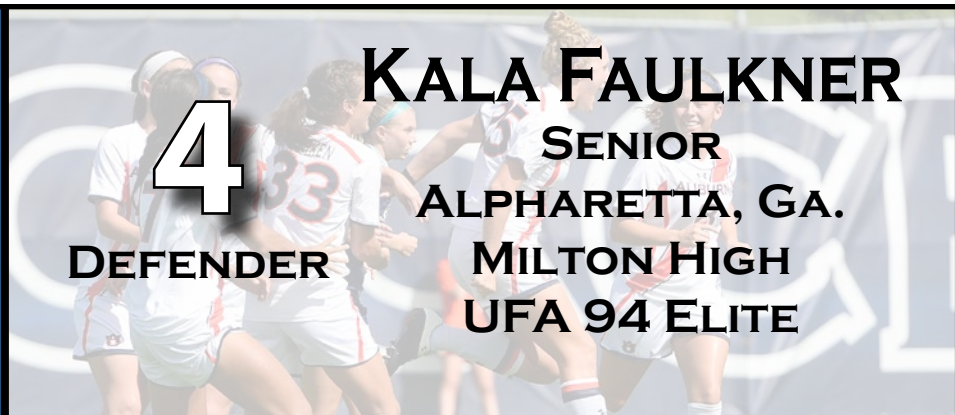

4
KALA FAULKNER
SENIOR
ALPHARETTA, GA.
DEFENDER
MILTON HIGH
UFA 94 ELITE

NSCAA Second Team All-South Region (2014)
NSCAA Third Team Scholar All-American (2014)
SEC Defensive Player of the Week
Preseason SEC Watch List (2014)
All-SEC First Team (2013)
All-SEC Second Team (2012, 2014)
SEC All-Freshman Team (2012)
SEC Fall Academic Honor Roll (2014)

JUNIOR SEASON (2014): Played and started all 22 games for the Tigers as the center back...Played every minute of every match, totaling 2,067 minutes, marking the second tie in her career that she has totaled over 2,000 min-

utes in a season...Now has over 6,000 minutes played in an Auburn uniform, which is now among the top-ten for most minutes played in Auburn history... Finished the year with two assists and five shots, one on goal, but was part of a defense that put up 10 shutouts, which is the second-most in a single season by any Auburn team...Was named to the NSCAA All-South Region Second Team, her second all-region selection of her career...Also named an NSCAA Third Team Scholar All-American, joining four other Tigers (Allison Whitworth, Julie King, Katy Frierson, Amy Howard) to ever earn the distinction in school history...Named All-SEC for the third-straight year, mak-

ing the conference's second team for the second time in her career...Assists came in 2-2 tie vs. Ole Miss and in 2-1 loss vs. Kentucky (11/5) in quarterfinals of SEC Tournament...Had a season-high two shots in same game vs. Kentucky... Also had one shot on goal vs. Alabama (10/26) in 1-0 overtime victory over the Tide, Auburn's third-straight over its in-state rival...Named to SEC Fall Academic Honor Roll.

SOPHOMORE SEASON (2013): Started all 21 games at the defender position... Tallying over 1,900 minutes...Named All-SEC First Teamer...Scored one goal with four assists in the season, good for six points, the fifth-most on the team... Her four assists tied for the second-most on the squad, only two behind teammate Haley Gerken...Nine shots total in the season, four on goal (.444)...Her lone goal of the year came vs. Arkansas (10/25) and was a game-winner in Auburn's 3-1 victory...Helped post eight shutouts in the year, three coming in the final eight games of the year (vs. Georgia, Alabama and LSU) in Auburn's run to the SEC Tournament...Totaled assists vs. College of Charleston (9/13), two vs. Southern Miss (9/22), a season-high, and one vs. Texas A&M (10/4)...Named to SEC Fall Academic Honor Roll.

FRESHMAN SEASON (2012): Started 25 games as an outside back ... 2,251 minutes led the team ... Finished with 12 shots, putting six on frame (.500 SOG%) ... Played every minute of the first 10 games before logging just 52 at No. 7 Texas A&M (9/23) ... Played all but 10 minutes in the final 14 ... Scored the game-winner in the 4-2, comeback win over South Carolina (9/28) and helped post a shutout of Ole Miss (9/30), which came into the match as the top-scoring