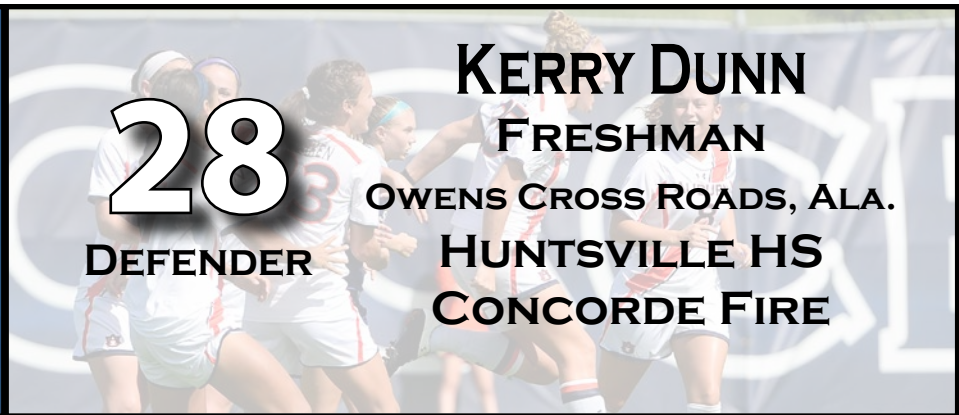

28

DEFENDER

KERRY DUNN

FRESHMAN

OWENS CROSS ROADS, ALA.

HUNTSVILLE HS

CONCORDE FIRE

CLUB: Played for James Harris of the Concorde Fire.

HIGH SCHOOL: Played under Chris Crump at Huntsville High School...Scored the most goals in North Alabama during her freshman season, en route to being named best newcomer... Was named All-State during her freshman and sophomore seasons and All-City during first three high school seasons... Named most valuable offensive player in 2012 and 2013 seasons, while leading the team in goals.

PERSONAL: Daughter of Laurie Patrick.

COACH HOPPA SAYS: "Kerry is a left back who can also play several other positions. She is great going forward and can strike a quality ball. She will bring depth to our wide positions along with a superb mentality."