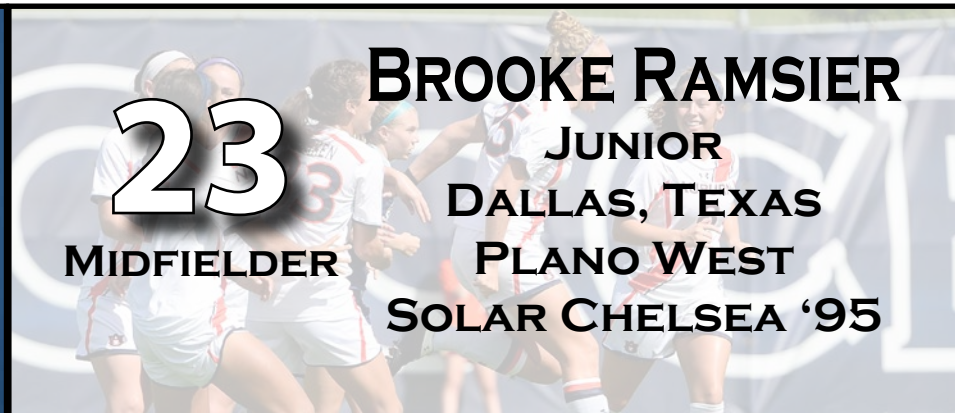

23
BROOKE RAMSIER
JUNIOR
DALLAS, TEXAS
PLANO WEST
SOLAR CHELSEA '95

SEC Fall Academic Honor Roll (2014)

SOPHOMORE SEASON (2014): Started 22 matches and logged 1,965 minutes at either the midfield or forward position... Finished the year with four goals and two assists for 10 points, one of five Auburn players with 10 or more points... All offensive numbers were higher than freshman year...Goals came against Minnesota (9/7), South Carolina (9/21), Missouri (10/10) and at Texas A&M (10/17)...The three goals vs. SEC teams tied for the team lead in 2014...Her goal against South Carolina came in the 89th minute to tie the match at one and send it to overtime...Finished with a new career-high four points vs. Minnesota, along with the goal had two assists in the 3-1 victory over the Gophers...Her 10 shots on goal on 26 shots good for a .385 shot on goal percentage...Named to SEC Fall Academic Honor Roll.

FRESHMAN SEASON (2013): Played in all 22 matches during her freshman

season, starting 11 and logging over 1,200 minutes...Scored one goal vs. the College of Charleston (9/13)...Also tallied one assist vs. Southern Miss (9/22) for three points in her freshman campaign... Finished the year with 22 shots, 10 of which were on goal (.455).

NATIONAL TEAM: 2012 U18 Women's National Team Training Camp.

ODP: 2007-2012 ... North Texas '94 State Team ... Region III '94 Pool ... 2007-10 Region III Camp.

CLUB: Played for Chris Gangi and Solar Chelsea '95 ... Team captain 2006-13 ... 2012 ECNL All-Event Team (San Antonio) ... 2012 iD2 Portland ECNL The Chance ... 2011 ECNL Division B Champions ... 2010 Disney Showcase Champions (Predator Division).

HIGH SCHOOL: Played for Carley Phillips at Plano West Senior High School ... 2012-13 team captain ... 2012 and 2013

Texas 5A State Champions ... 2012 and 2013 Texas 5A State Championship MVP ... 2012 Texas 5A District Utility Player of the Year ... 2010 and 2012 First Team All-District ... 2012 First Team 5A Region 1 ... 2011 Second Team 5A All-State ... Won the Team 100 Percent Award as a sophomore and junior ... 2012 State Champions ... 2010 Region finalist ... 2008-12 National Honor Society ... 2012 AP Scholar Award ... National Junior Honor Society Vice President ... 2010 Freshman Academic Achievement ... Also ran cross country ... 2010 and 2011 cross country district champions.

PERSONAL: Daughter of Patrick and Joy Ramsier ... Has three sisters: Alexa, Jordan and Casie ... Casie is also a sophomore on the Auburn soccer team ... Sister, Alexa, was on the cross country/track team at the Air Force Academy ... Sister, Jordan, played soccer at Nevada... Majoring in Integrative Biology, Pre-PA.

BROOKE RAMSIER CAREER NUMBERS

Season	GP	Min.	G	A	Pts	Shot	Shot%	SOG	SOG%	GW	PK-Att
2013	21	1223	1	1	3	22	.045	10	.455	0	0-0
2014	22	1965	4	2	10	26	.154	10	.385	2	1-1
TOTAL	43	3188	5	3	13	48	.104	20	.417	2	1-1