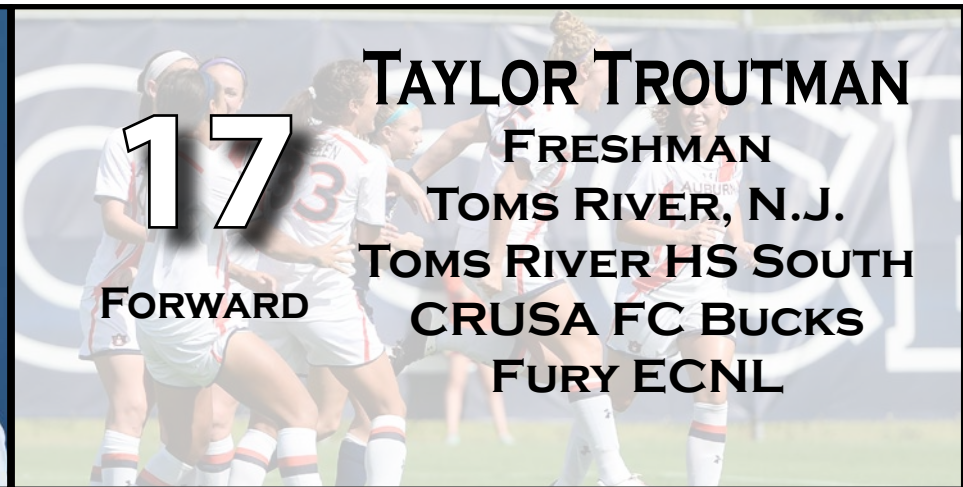

17

TAYLOR TROUTMAN

FRESHMAN

TOMS RIVER, N.J.

FORWARD

TOMS RIVER HS SOUTH

CRUSA FC BUCKS

FURY ECNL

U.S. NATIONAL TEAM: Part of U17 national player pool.

ODP: Part of state team from age 12 through 16...Region I team, ages 12 and 15...Played in interregional tournament in Boca Raton, Fla., at age 15...US ODP State Team Nationals tournament at age 15 and 16.

CLUB: Played for Craig Dorman and Dan Mannella on CRUSA FC Bucks Fury...2014 ECNL North American League national champions...Went undefeated in 2013 in NEWSS and WAGS... Won Jefferson Cup, PA State Cup and Region I during freshman year...Scored 10 goals through first three seasons at club level during high school...Selected to ECNL ID2 PDP Camp for Northeast Division in 2013 and 2014.

HIGH SCHOOL: Scored at least 20 goals or more from sophomore through senior seasons at Toms River High School South...Her 29 goals during junior year are a single-season career-high...Notched 22 assists in same season, also a career-high...Set new school record for goals in a career (88) and assists in a career (44)...Was team captain during senior year and was awarded the Senior Academic Excellence Award from The Shore Soccer Officials Association...Made First-Team All-State Group

III in 2013, along with First-Team All-Shore and First-Team All-County...Named Ocean County Player of the Year in 2013 and was South Jersey Group III champions...Team MVP in 2013 and set single-season school record for assists (22)...Named First-Team All-County in 2011 and 2012 and First-Team All-Shore in 2013.

PERSONAL: Daughter of Mark and Donna Troutman...Father, Mark, was a wrestler at Wilkes University (PA)...Mother, Donna, played field hockey at Bloomsburg University (PA)...Sister, Paige, played soccer at LaSalle...Cousin Lindsey Wiest, played soccer at Tennessee...Taylor is a member of the National Honor Society.

COACH HOPPA SAYS: "Taylor is a tough, aggressive goal-scoring forward. She is that player that you love to have on your team and that you hate to play against. She is a winner, and we are thrilled to add her to our front line."