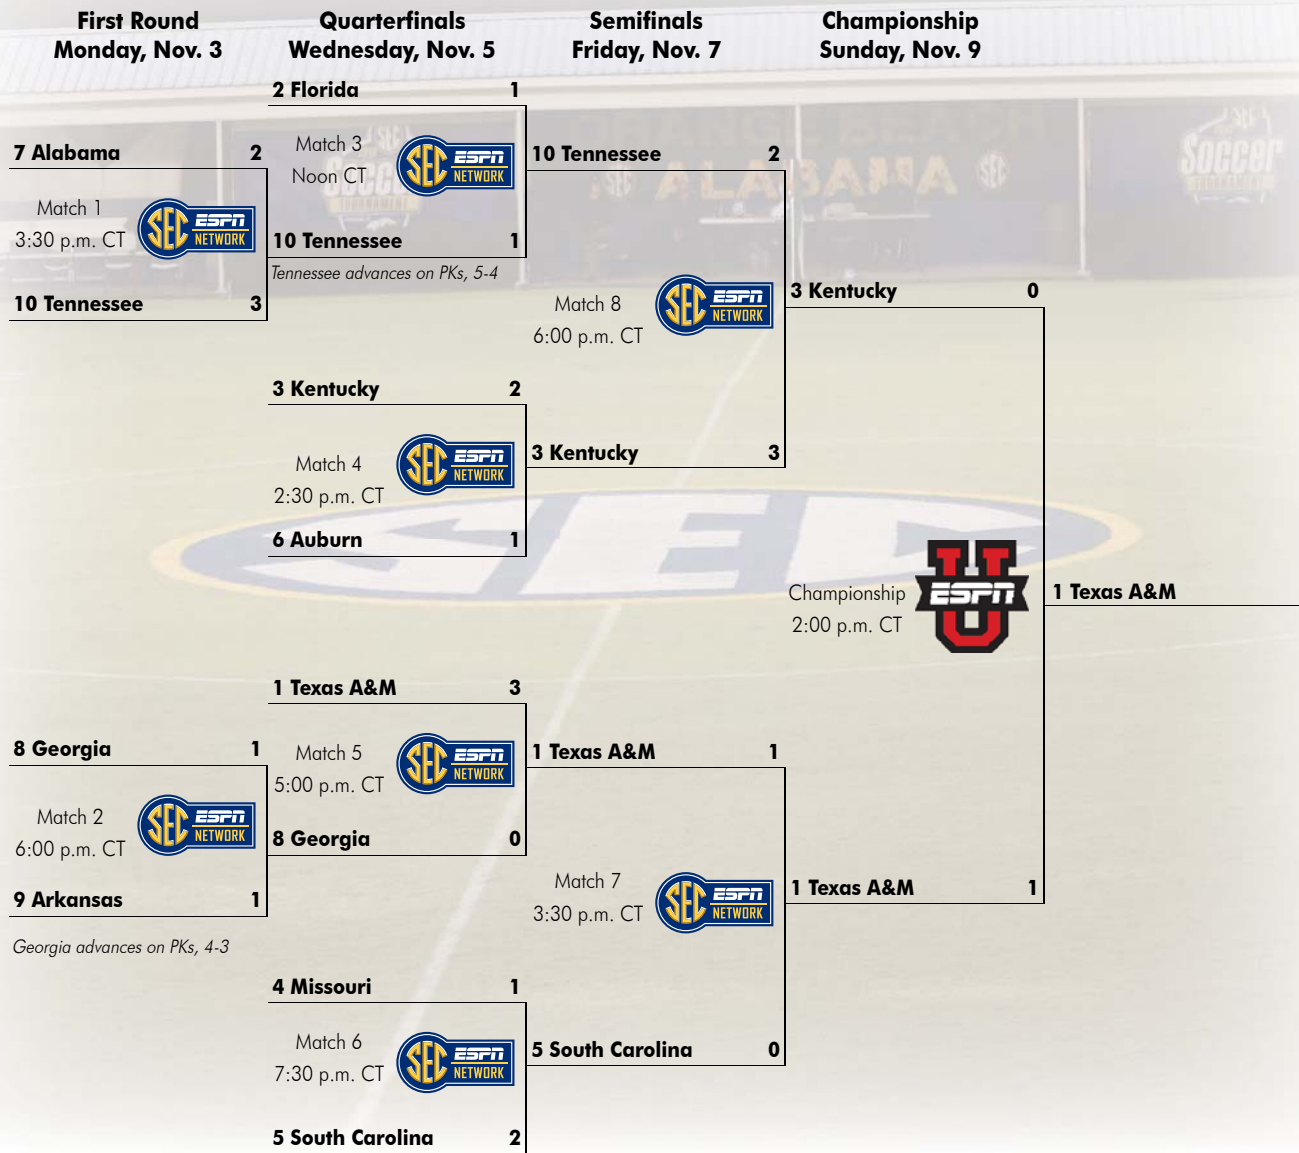

SOUTHEASTERN CONFERENCE™

2014 SEC TOURNAMENT November 3-9 • Orange Beach Sportsplex • Orange Beach, Ala.

All-Tournament Team

- Chelsea Drennan, South Carolina
- Stevi Parker, South Carolina
- Allie Sirna, Tennessee
- Hannah Wilkinson, Tennessee
- Alex Carter, Kentucky
- Arin Gilliland, Kentucky
- Stuart Pope, Kentucky
- Jordan Day, Texas A&M
- Bianca Brinson, Texas A&M
- Shea Groom, Texas A&M
- Meghan Streight, Texas A&M

Tournament MVP

Bianca Brinson, Texas A&M