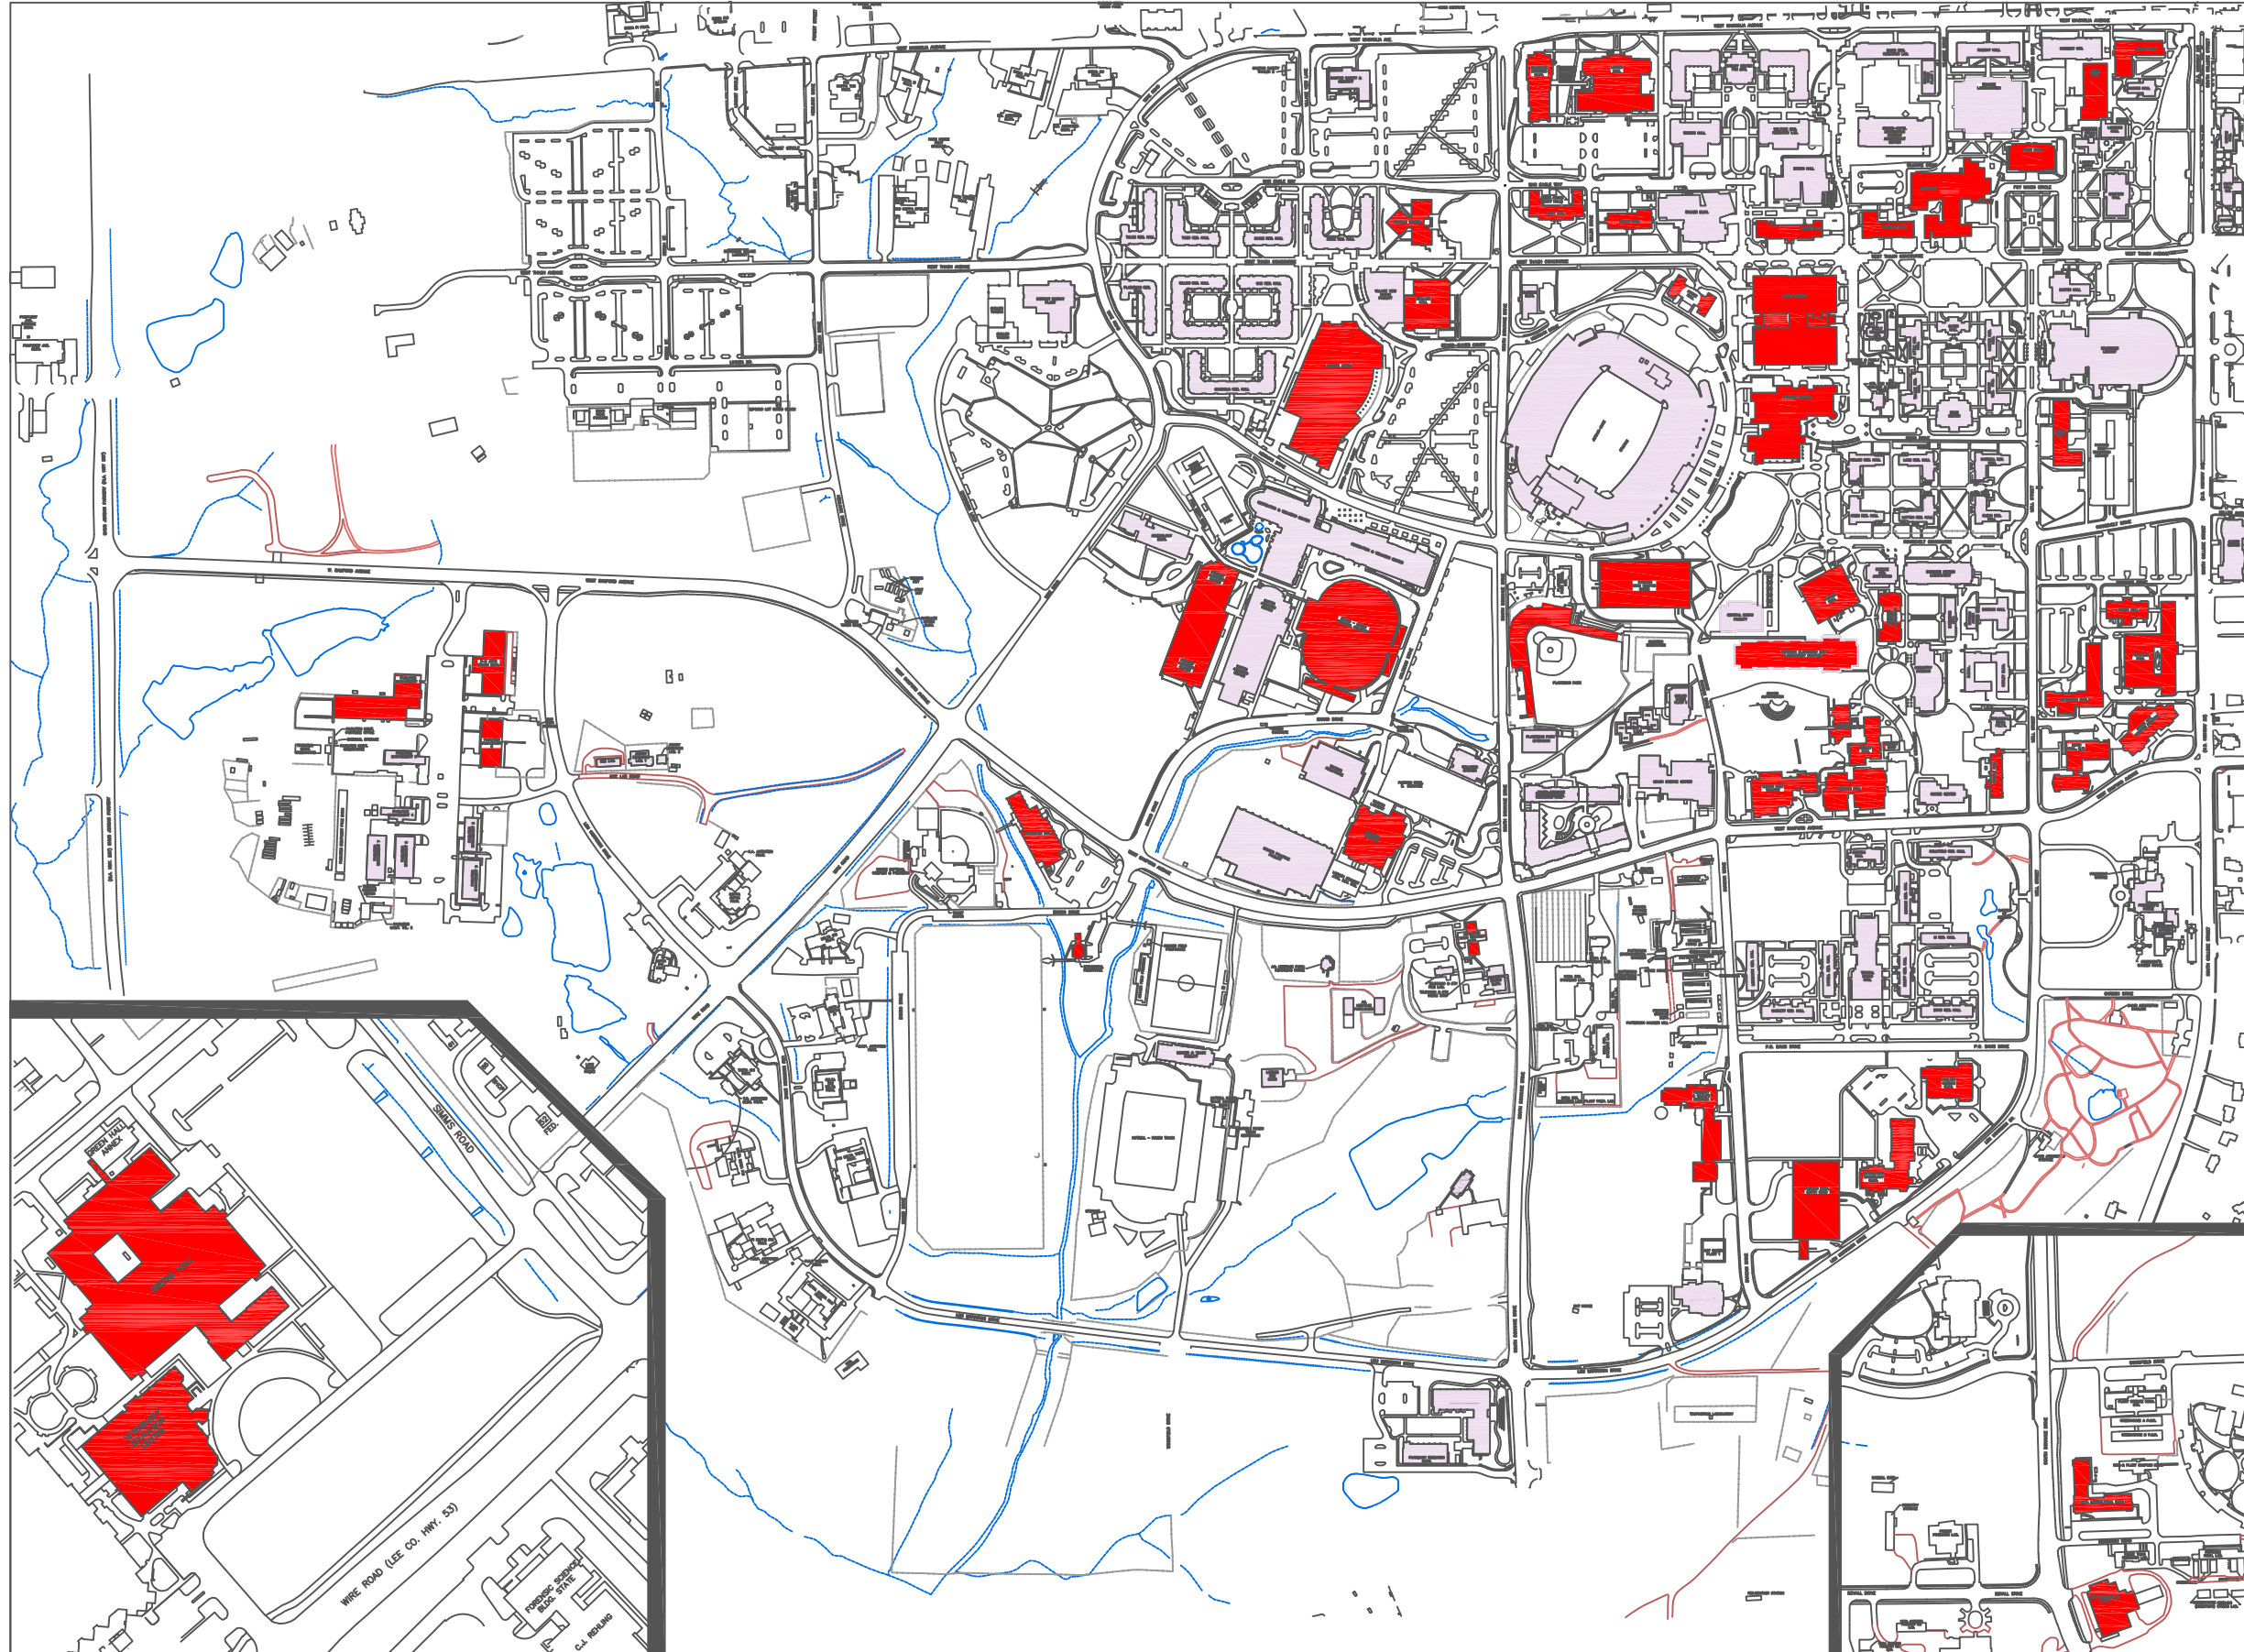

# GAME DAY EMERGENCY SHELTERS

Note: The buildings indicated below are only opened for emergency situations on the day of home football games.

- Academic Classroom & Learning Center
- Athletic Complex
- Athletic Video Services Bldg.
- Auburn Arena
- Beard Eaves Memorial Coliseum
- Biggin hall
- Cary Hall
- Comer Hall
- Dawson Building
- Davis Hall
- Dudley Hall
- Dudley Commons
- Facilities Management 1
- Facilities Management 6
- Forestry & Wildlife Sciences Building
- Foy Hall
- Funchess Hall
- Goodwin Hall
- Haley Center
- Horton Hardgrave Hall
- Intramural Fieldhouse
- Lowder Hall
- McWorter Center
- Miller Hall
- Nichols Center
- OIT Building
- Parking Services/South Quad Parking
- Peet Theatre
- Petrie Hall
- Plainsman Park
- Poultry Science
- Ross Hall
- Rouse Life Sciences Building
- Sciences Center Classroom Building
- Smith Hall (M.W.)
- Spidle Hall
- Stadium Parking Deck
- Student Activities Center
- Swingle Hall
- Thach Hall
- Three Dimensional Arts Studio
- Tichenor Hall
- Upchurch Hall
- Wallace Hall

## COLLEGE OF VETERINARY MEDICINE

- Greene Hall
- Veterinary Education Center

## OTHER

- Alfa Agricultural Building
- Seed Technology (on South Donahue Dr.)

- = BUILDINGS OPEN DURING EMERGENCY CONDITIONS
- = OFF LIMITS BUILDINGS NOT OPEN ON GAME DAY