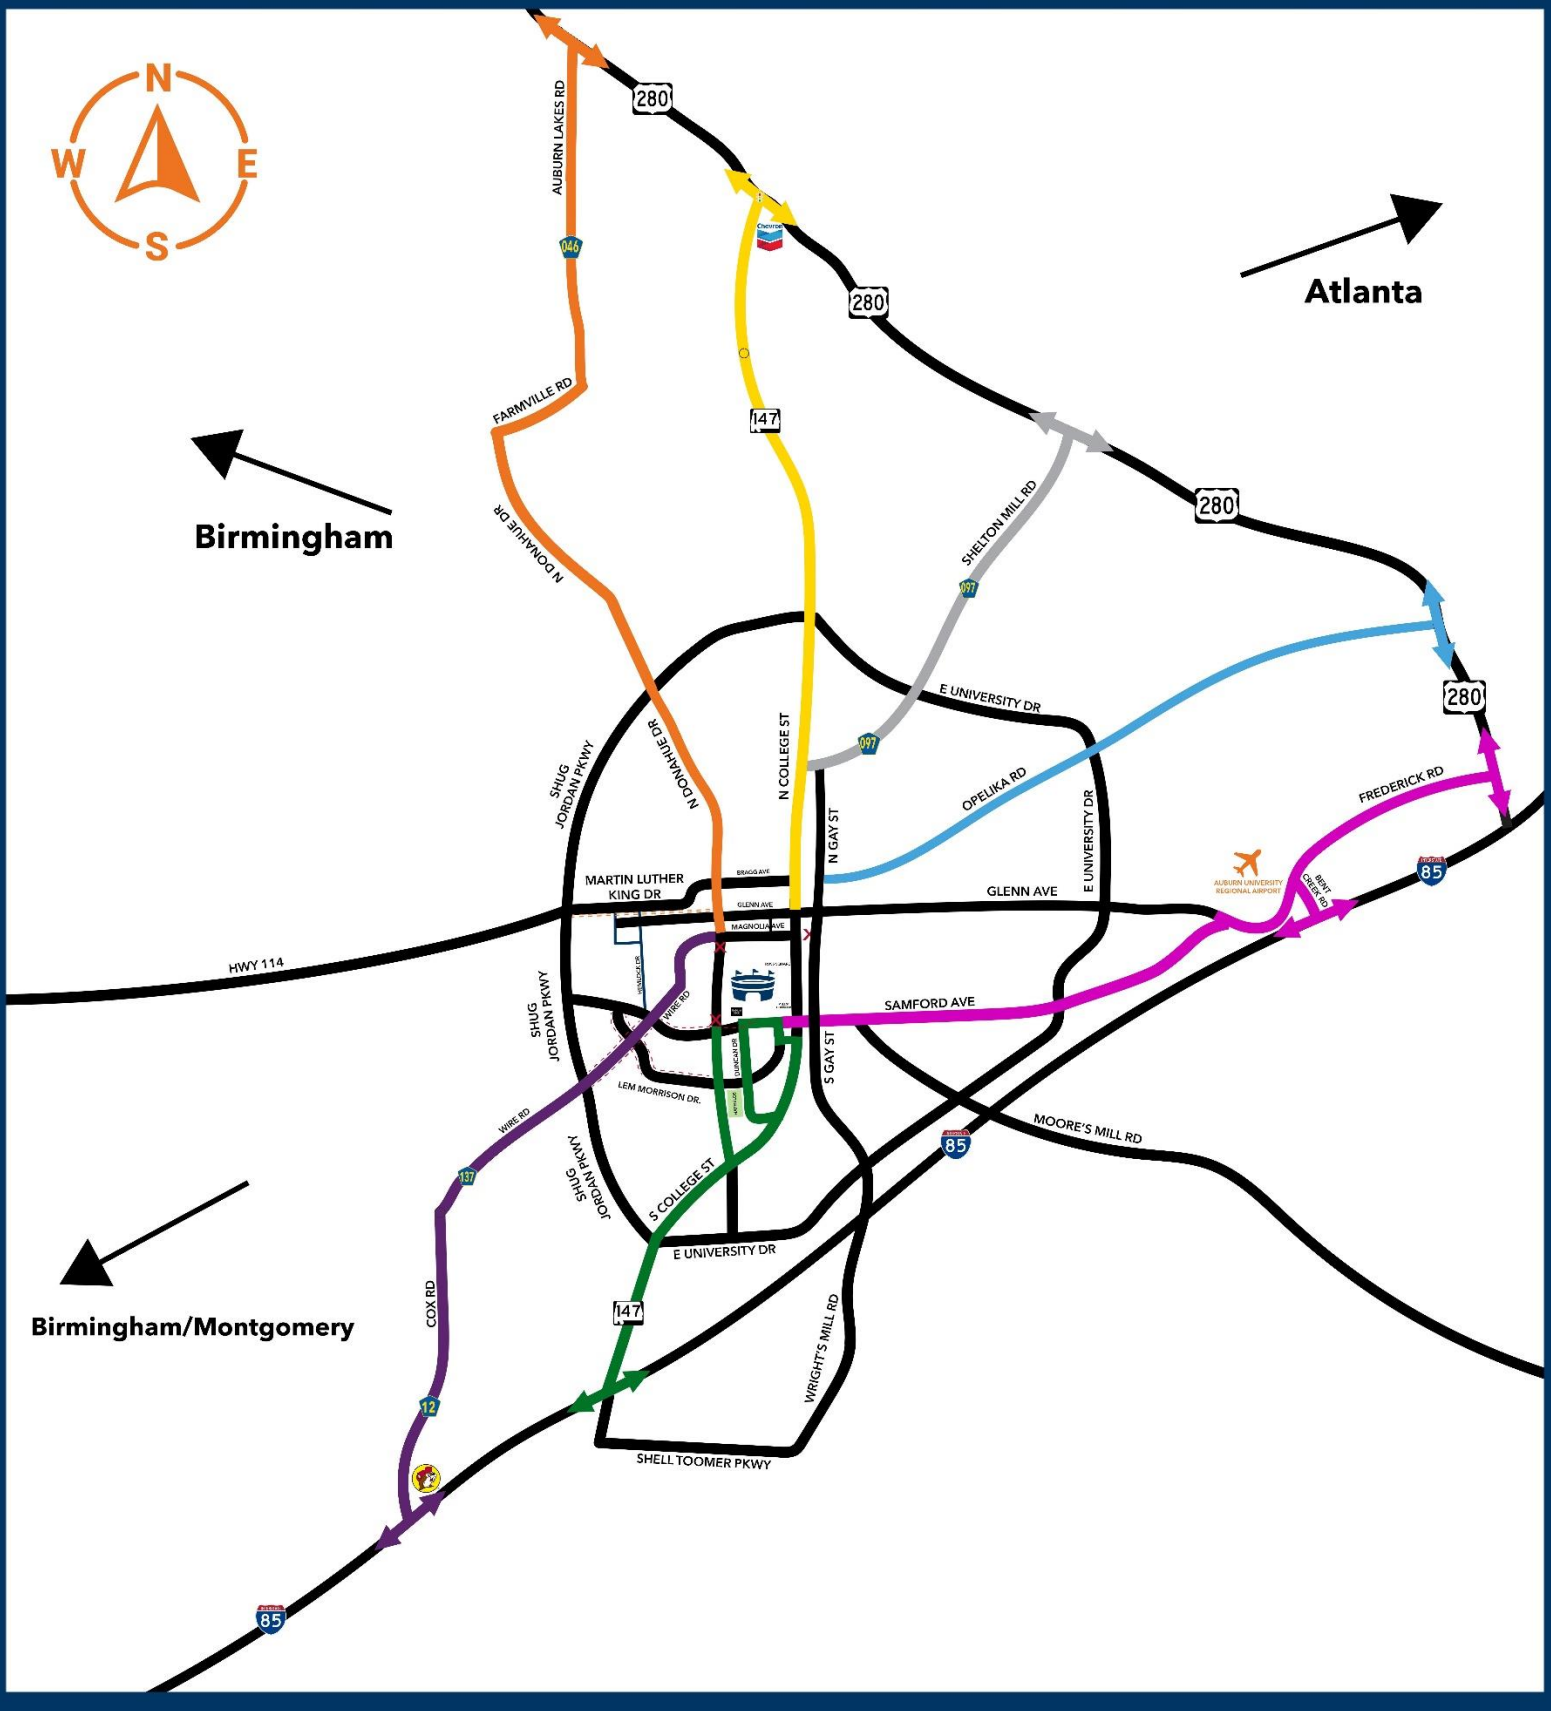

2024 POSTGAME TRAFFIC MAP

Birmingham

Atlanta

Birmingham/Montgomery

Hwy 280 Routes

- **Donahue 280** - (N. Donahue Dr. → W. Farmville Rd. → Auburn Lakes Rd. → Hwy. 280)
- **College 280** - (N. College St. → Hwy. 280)
- **Shelton Mill 280** - (Shelton Mill Rd. → Hwy. 280)
- **Opelika Road 280** - (Opelika Rd. → Hwy. 280)

I-85 Routes

- **College 85** - (S. College St. → I-85)
- **Airport 85** - (Samford Ave. → Glenn Ave. → Bent Creek Rd. → I-85)
- **Buc-ee's 85** - (Wire Rd. → Cox Rd. → I-85)

Lot Name	Suggested Route
Arena Lot	Buc-ee's 85
Athletic Complex Lot	Buc-ee's 85
AU Sportsplex Lot	Buc-ee's 85
Campus Safety Lot	Buc-ee's 85 OR Donahue 280
Comer Lot	Airport 85 OR College 85
Corley Loop	Airport 85 OR College 85
Dawson Building Lot	Donahue 280
District Energy ADA Lot	Buc-ee's 85
Duncan Drive + PO Davis	College 85
East Coliseum Lot	Buc-ee's 85
East Samford Lot	Airport 85
Engineering Lot	Shelton Mill 280 OR College 280
Extension Loop Lot	Buc-ee's 85
Gogue Performing Arts Center Lot	College 85
Health Sciences Lot	College 85
Ingram Hall Lot	Opelika Road 280 OR College 280
Intramural Field House Lot	Buc-ee's 85 OR College 85
Intramural Field Lot	Buc-ee's 85 OR College 85
Jule Collins Smith Museum Lot	College 85
Kinesiology Lot	Buc-ee's 85
Lem Morrison Lot	College 85