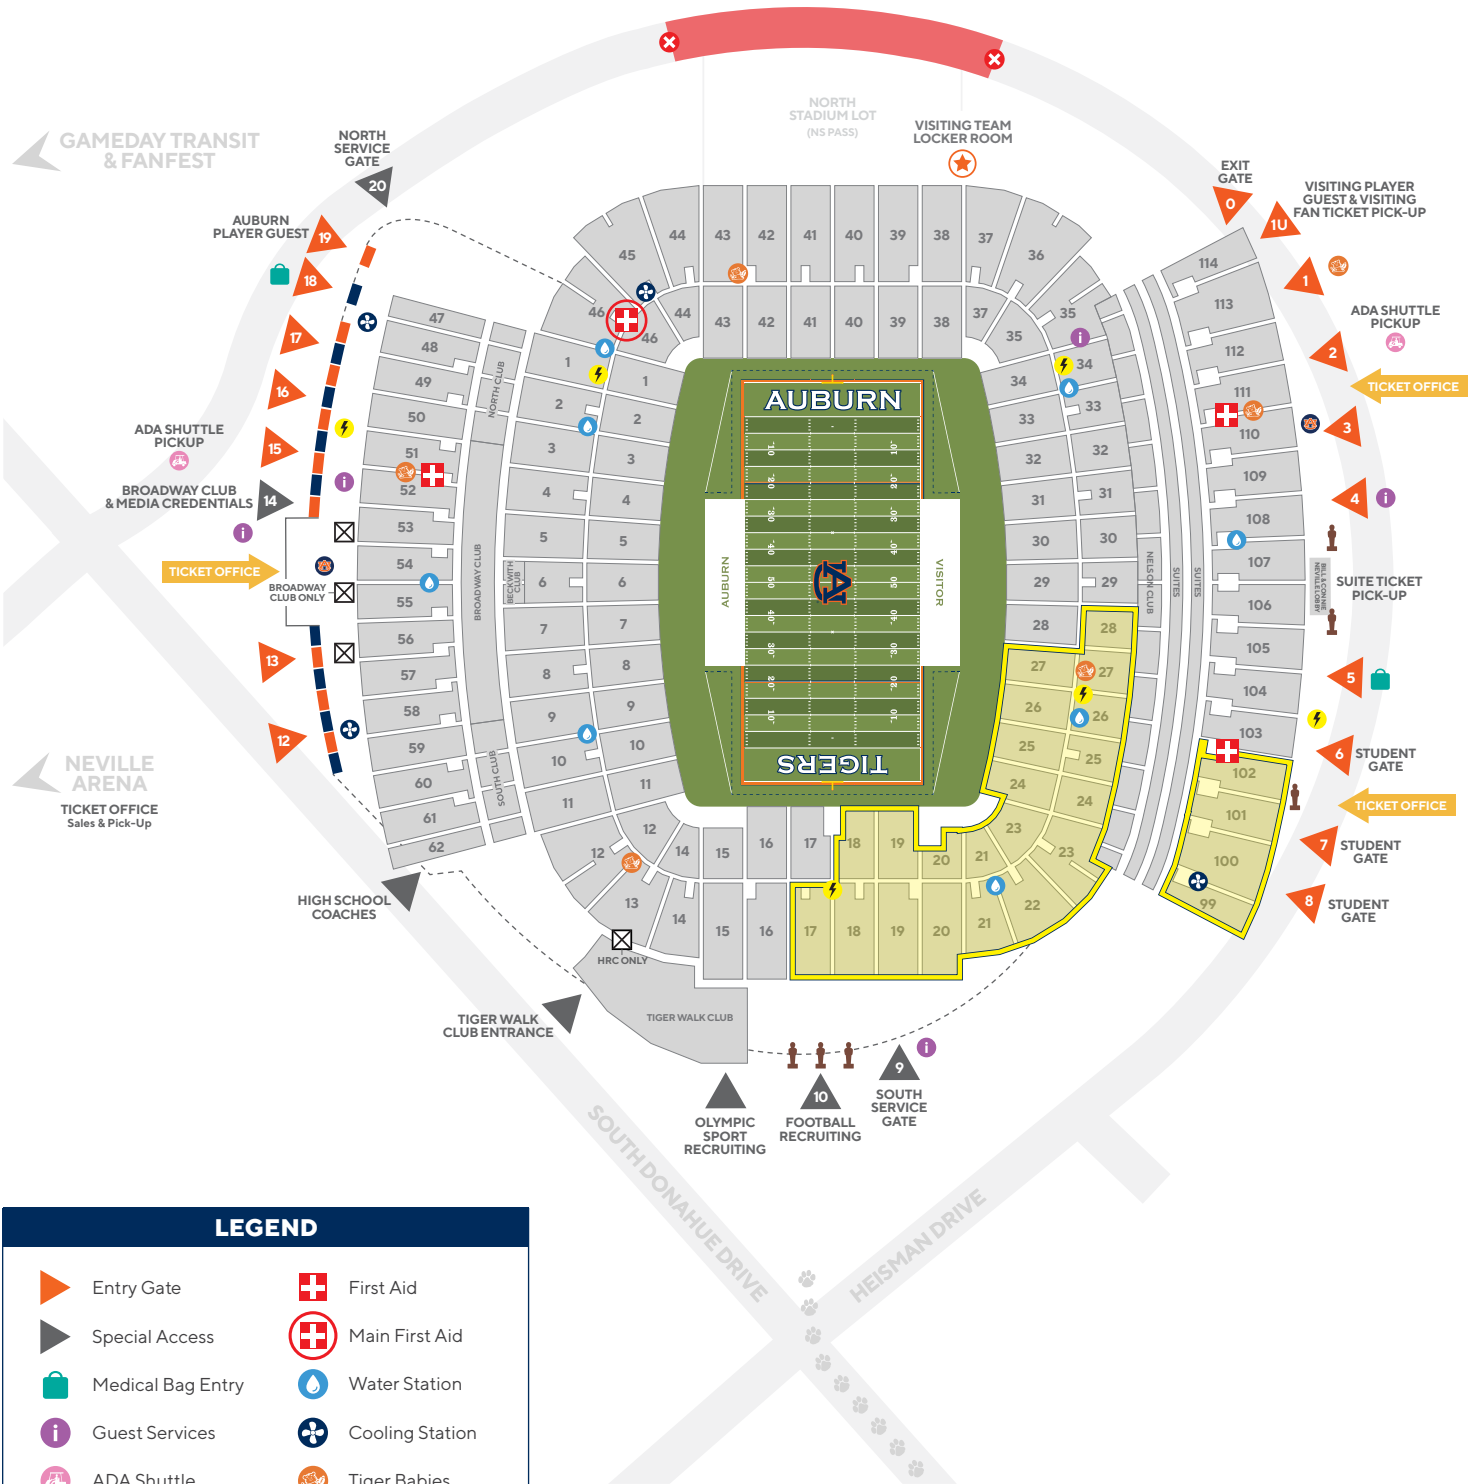

# 2024 AUBURN STADIUM MAP

REVISED: 8.17.24

**LEGEND**

	Entry Gate		First Aid
	Special Access		Main First Aid
	Medical Bag Entry		Water Station
	Guest Services		Cooling Station
	ADA Shuttle		Tiger Babies
	Statues		Charging Station
	Elevator		Team Shop
	Student Section <i>Seating bowl closed to non-students</i>		

Auburn University is a smoke-free campus. **THANK YOU FOR NOT SMOKING.**

Map information is subject to change. Visit [AUBURNTIGERS.COM](http://AUBURNTIGERS.COM) for updates to this map and other game day information.