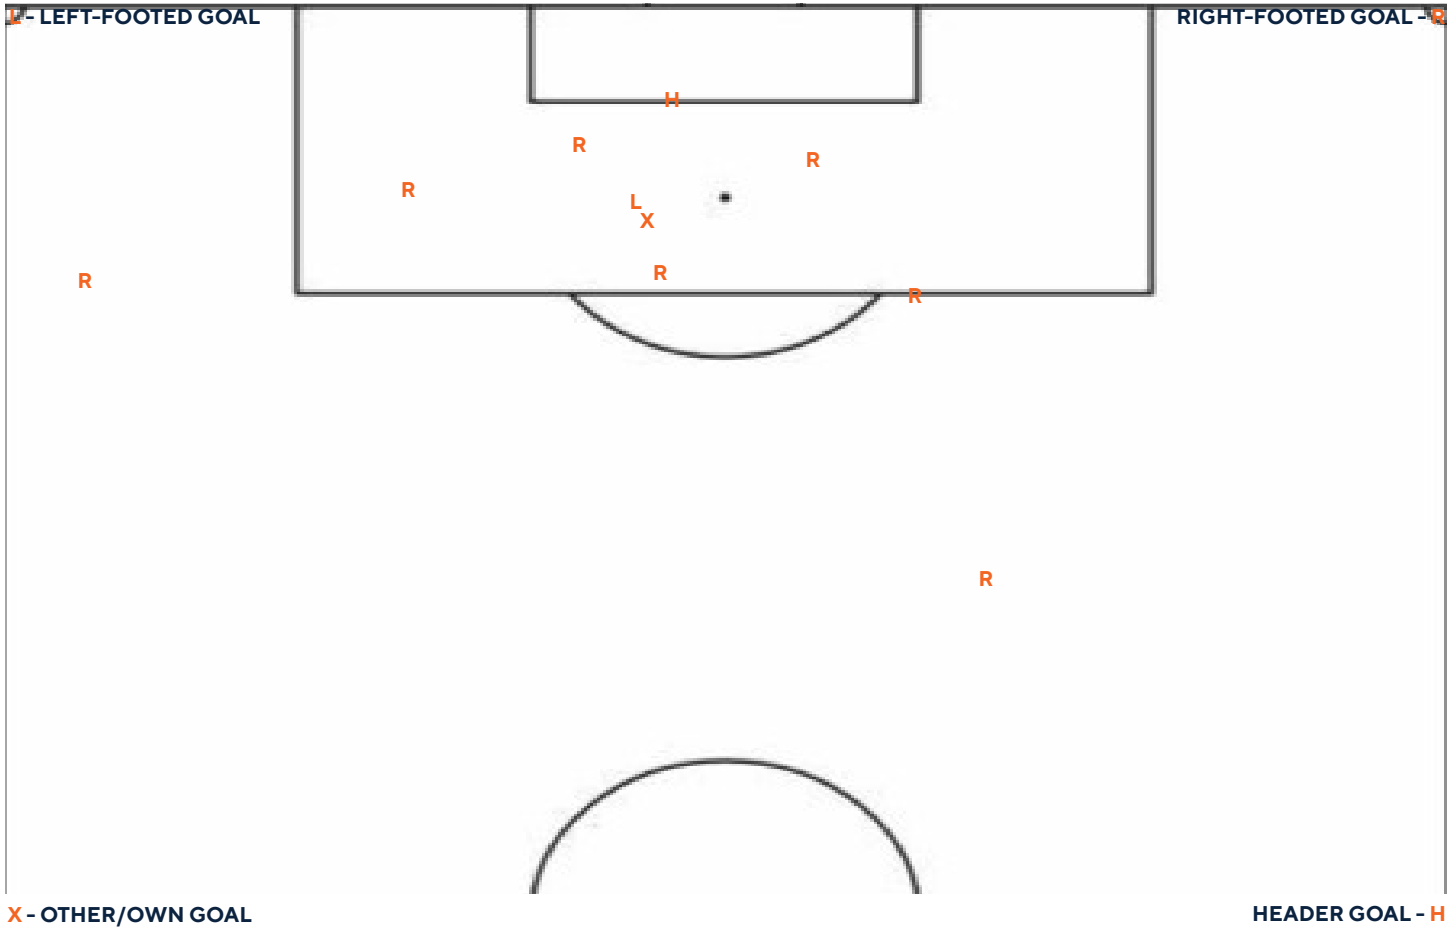

GOAL GRAPH

AUBURN SCORING BREAKDOWN

SET PIECES	2 G	No.	Scorer (No.)	Opponent	Assist	Time
FREE KICKS	1	1	Own Goal	Clemson	Houston (unofficial)	2:49
CORNER KICKS	1	2	Driver	Clemson	Mooney	28:13
GOAL KICKS	0	3	Woodson	Clemson		52:34
THROW INS	0	4	Contreras	Clemson	Haddock	65:46
PENALTIES	0	5	Haddock	Southern Miss	Sallee	9:36
TRANSITION/COUNTER	3	6	Sallee	Southern Miss	Haddock	23:33
CROSS	1	7	Candelino	Southern Miss	Driver, Thibodaux	36:08
OUTSIDE THE BOX	2	8	Crosby	Southern Miss	Driver, Borders	43:24
DEFLECTION FINISH	0	9	Thibodaux	Southern Miss	Osborne	60:53
OWN GOAL	1	10	Thibodaux	Southern Miss		70:06
RUN OF PLAY	8 G