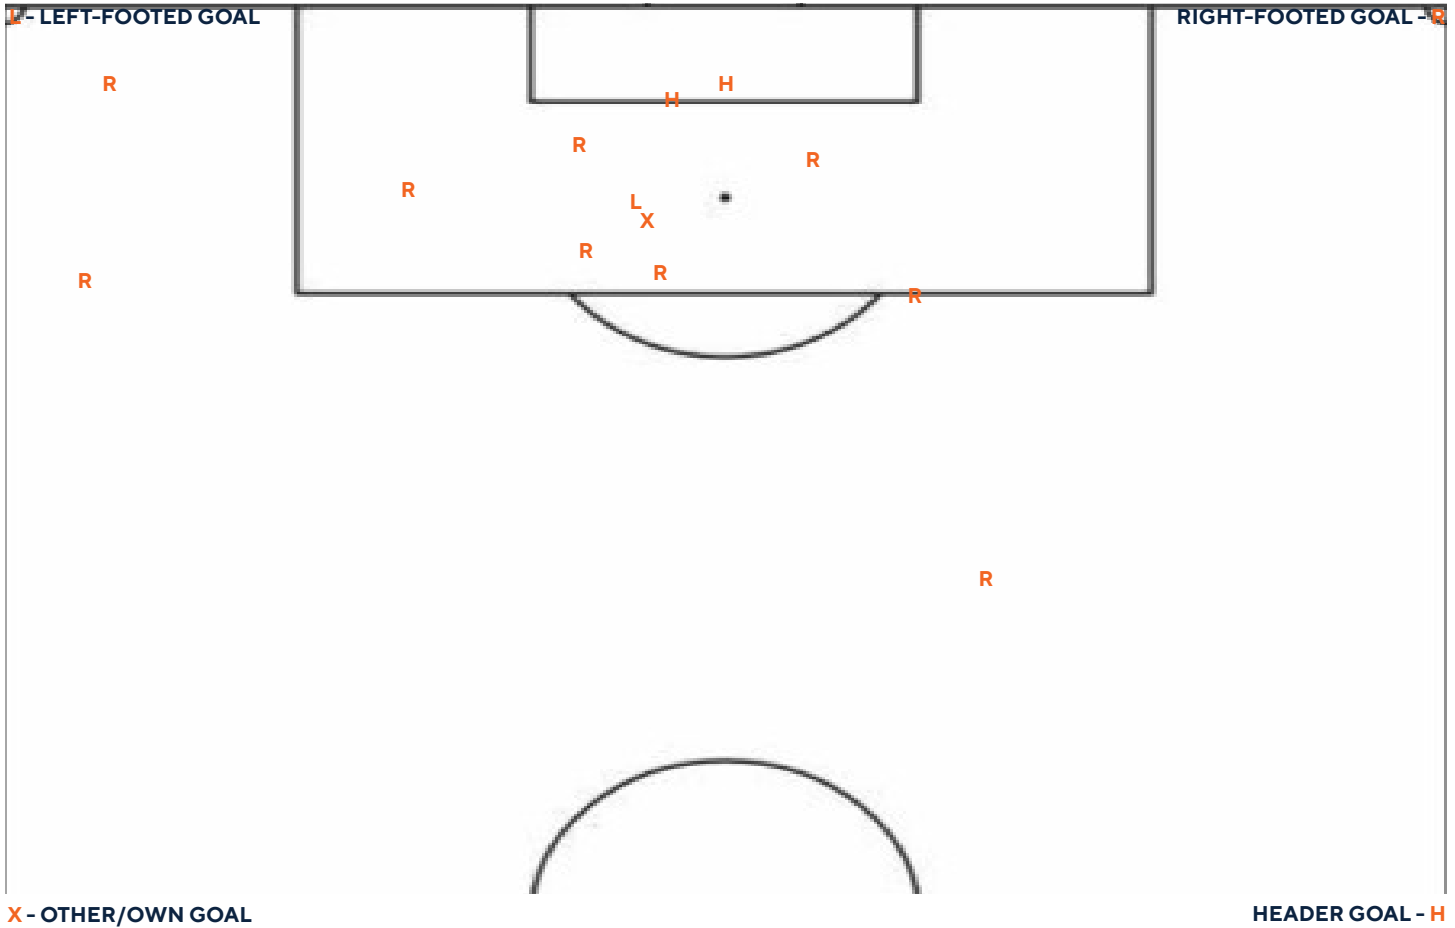

GOAL GRAPH

AUBURN SCORING BREAKDOWN

SET PIECES	4 G	No.	Scorer (No.)	Opponent	Assist	Time
FREE KICKS	2	1	Own Goal	Clemson	Houston (unofficial)	2:49
CORNER KICKS	2	2	Driver	Clemson	Mooney	28:13
GOAL KICKS	0	3	Woodson	Clemson		52:34
THROW INS	0	4	Contreras	Clemson	Haddock	65:46
PENALTIES	0	5	Haddock	Southern Miss	Sallee	9:36
TRANSITION/COUNTER	3	6	Sallee	Southern Miss	Haddock	23:33
CROSS	1	7	Candelino	Southern Miss	Driver, Thibodaux	36:08
OUTSIDE THE BOX	2	8	Crosby	Southern Miss	Driver, Borders	43:24
DEFLECTION FINISH	0	9	Thibodaux	Southern Miss	Osborne	60:53
OWN GOAL	1	10	Thibodaux	Southern Miss		70:06
RUN OF PLAY	9 G	11	Haddock	Coastal Carolina		8:12
		12	Thatcher	Coastal Carolina	Sallee, Haddock	18:07
		13	S. Brown	Coastal Carolina	Woodson, Haddock	79:47