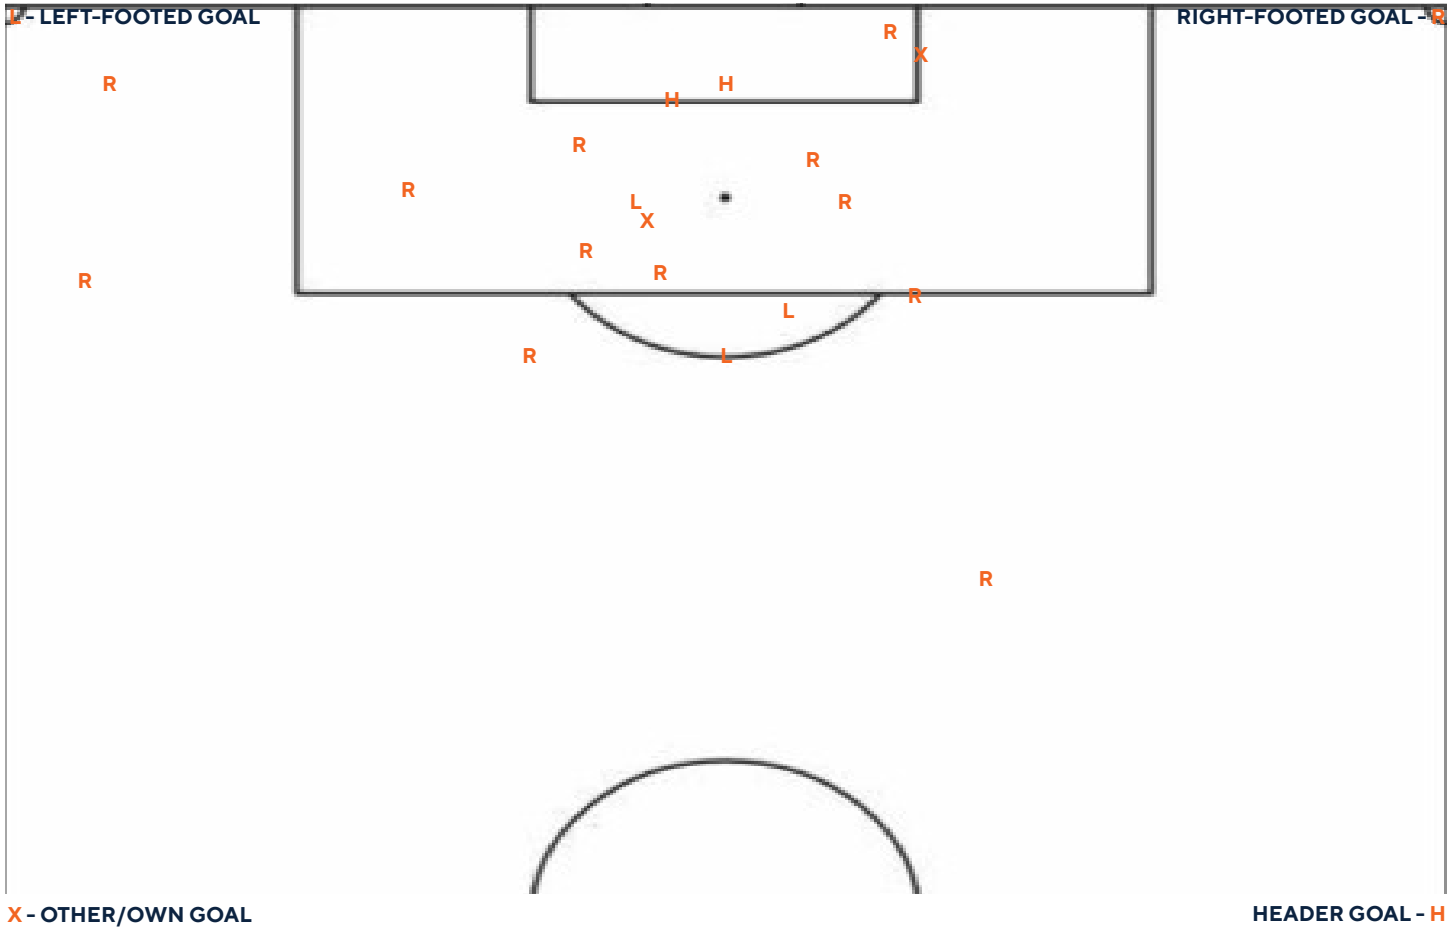

GOAL GRAPH

AUBURN SCORING BREAKDOWN

SET PIECES	4 G	No.	Scorer (No.)	Opponent	Assist	Time
FREE KICKS	2	1	Own Goal	Clemson	Houston (unofficial)	2:49
CORNER KICKS	2	2	Driver	Clemson	Mooney	28:13
GOAL KICKS	0	3	Woodson	Clemson		52:34
THROW INS	0	4	Contreras	Clemson	Haddock	65:46
PENALTIES	0	5	Haddock	Southern Miss	Sallee	9:36
TRANSITION/COUNTER	3	6	Sallee	Southern Miss	Haddock	23:33
CROSS	4	7	Candelino	Southern Miss	Driver, Thibodaux	36:08
OUTSIDE THE BOX	4	8	Crosby	Southern Miss	Driver, Borders	43:24
DEFLECTION FINISH	0	9	Thibodaux	Southern Miss	Osborne	60:53
OWN GOAL	2	10	Thibodaux (2)	Southern Miss		70:06
RUN OF PLAY	15 G	11	Haddock (2)	Coastal Carolina		8:12
		12	Thatcher	Coastal Carolina	Sallee, Haddock	18:07
		13	S. Brown	Coastal Carolina	Woodson, Haddock	79:47
		14	Haddock (3)	at South Alabama	Thatcher	49:06
		15	Mooney	at South Alabama		54:14
		16	Woodson (2)	at South Alabama	S. Brown	58:05
		17	Woodson (3)	at South Alabama	Houston	66:24
		18	Borders	at South Alabama	Driver, C. Brown	81:23
		19	Own Goal	at South Alabama	C. Brown (unofficial)	87:36