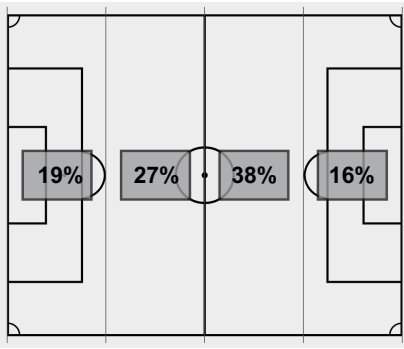

Corner kicks	1	2	Total
Mountaineers	1	0	1
Tigers	7	5	12

Fouls	1	2	Total
Mountaineers	5	4	9
Tigers	6	7	13

**Scoring summary:**

No.	Time	Team	Goal scorer	Assist	Description
1.	02:25	AUB	Shelby Sallee (2)	Mallory Mooney	
2.	27:00	AUB	Dylan Driver (2)	Maddie Prohaska	
3.	43:50	AUB	Becky Contreras (2)	Sydney Thibodaux	

**Cautions and ejections:**

YC - Mountaineers #4 45:25; YC - Tigers #5 45:27; YC - Mountaineers #33 70:18

Stadium: Auburn Soccer Complex

Officials: Referee: Lila Remache; Asst. Referee: Casie Anderson; Mary Fernandez; Alt. Official: Mina Pinzon;

Offsides: App State 1, Auburn 0.

Soccer Box Score (End of 2nd Half)  
2024 Auburn Soccer  
App State vs Auburn (9/1/2024 at Auburn, UNITED STATES)

Attacking Direction →

4	TOTAL SHOTS	23
2	SHOTS ON TARGET	10
7	SAVES	2
1	CORNERS	12
1	OFFSIDES	0
2	YELLOW CARDS	1
0	RED CARDS	0
33%	POSSESSION TOTAL	67%