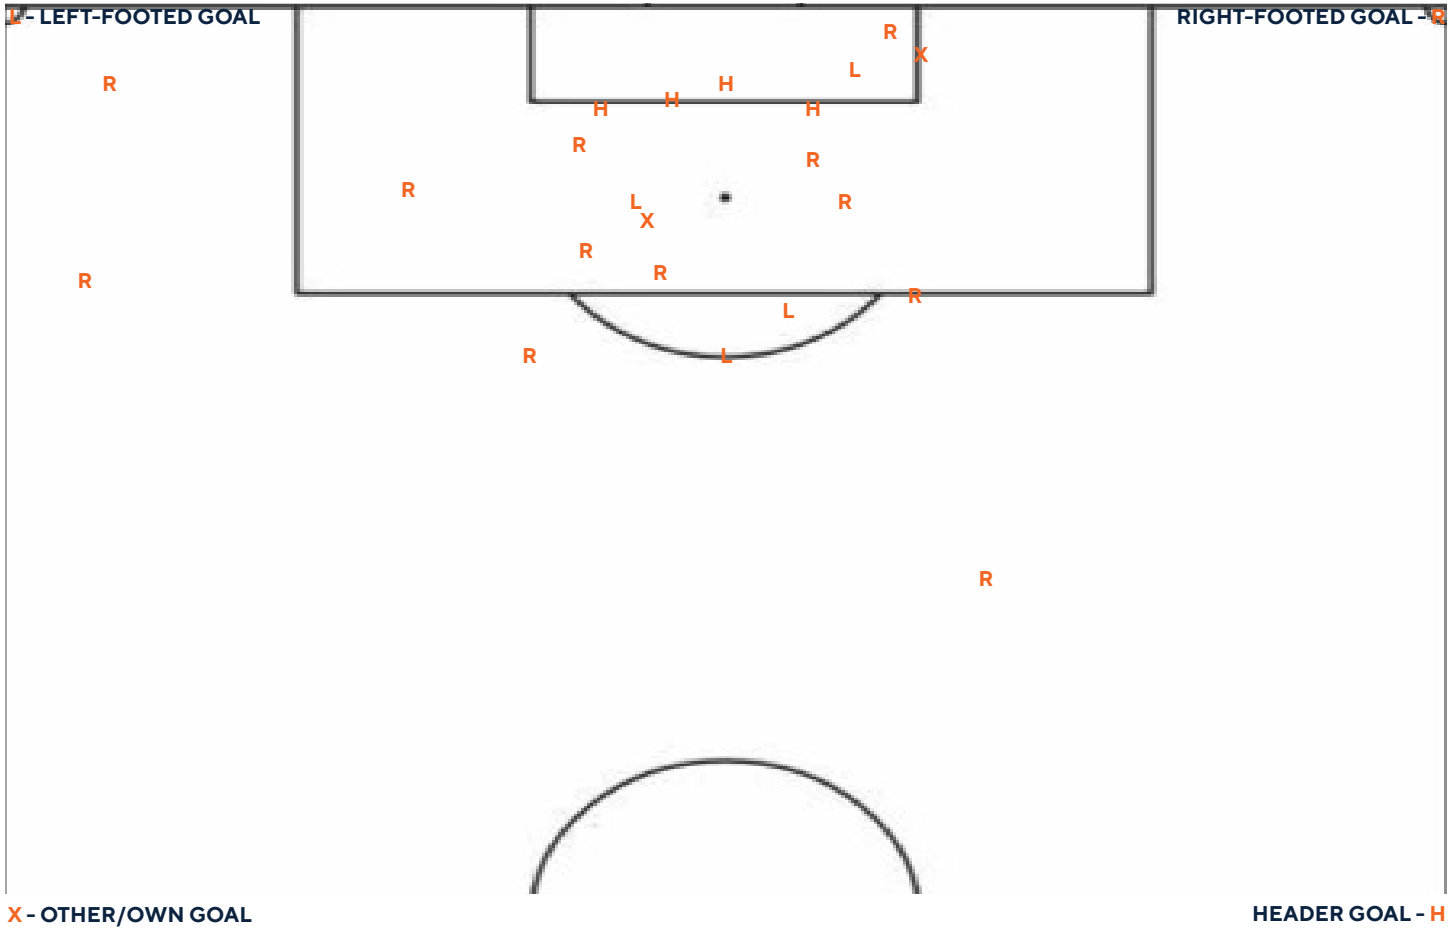

GOAL GRAPH

AUBURN SCORING BREAKDOWN

SET PIECES	6 G	No.	Scorer (No.)	Opponent	Assist	Time
FREE KICKS	3	1	Own Goal	Clemson	Houston (unofficial)	2:49
CORNER KICKS	3	2	Driver	Clemson	Mooney	28:13
GOAL KICKS	0	3	Woodson	Clemson		52:34
THROW INS	0	4	Contreras	Clemson	Haddock	65:46
PENALTIES	0	5	Haddock	Southern Miss	Sallee	9:36
TRANSITION/COUNTER	3	6	Sallee	Southern Miss	Haddock	23:33
CROSS	5	7	Candelino	Southern Miss	Driver, Thibodaux	36:08
OUTSIDE THE BOX	4	8	Crosby	Southern Miss	Driver, Borders	43:24
DEFLECTION FINISH	0	9	Thibodaux	Southern Miss	Osborne	60:53
OWN GOAL	2	10	Thibodaux (2)	Southern Miss		70:06
RUN OF PLAY	16 G	11	Haddock (2)	Coastal Carolina		8:12
		12	Thatcher	Coastal Carolina	Sallee, Haddock	18:07
		13	S. Brown	Coastal Carolina	Woodson, Haddock	79:47
		14	Haddock (3)	at South Alabama	Thatcher	49:06
		15	Mooney	at South Alabama		54:14
		16	Woodson (2)	at South Alabama	S. Brown	58:05
		17	Woodson (3)	at South Alabama	Houston	66:24
		18	Borders	at South Alabama	Driver, C. Brown	81:23
		19	Own Goal	at South Alabama	C. Brown (unofficial)	87:36
		20	Sallee (2)	App State	Mooney	2:25
		21	Driver (2)	App State	Prohaska	27:00
		22	Contreras (2)	App State	Thibodaux	43:50