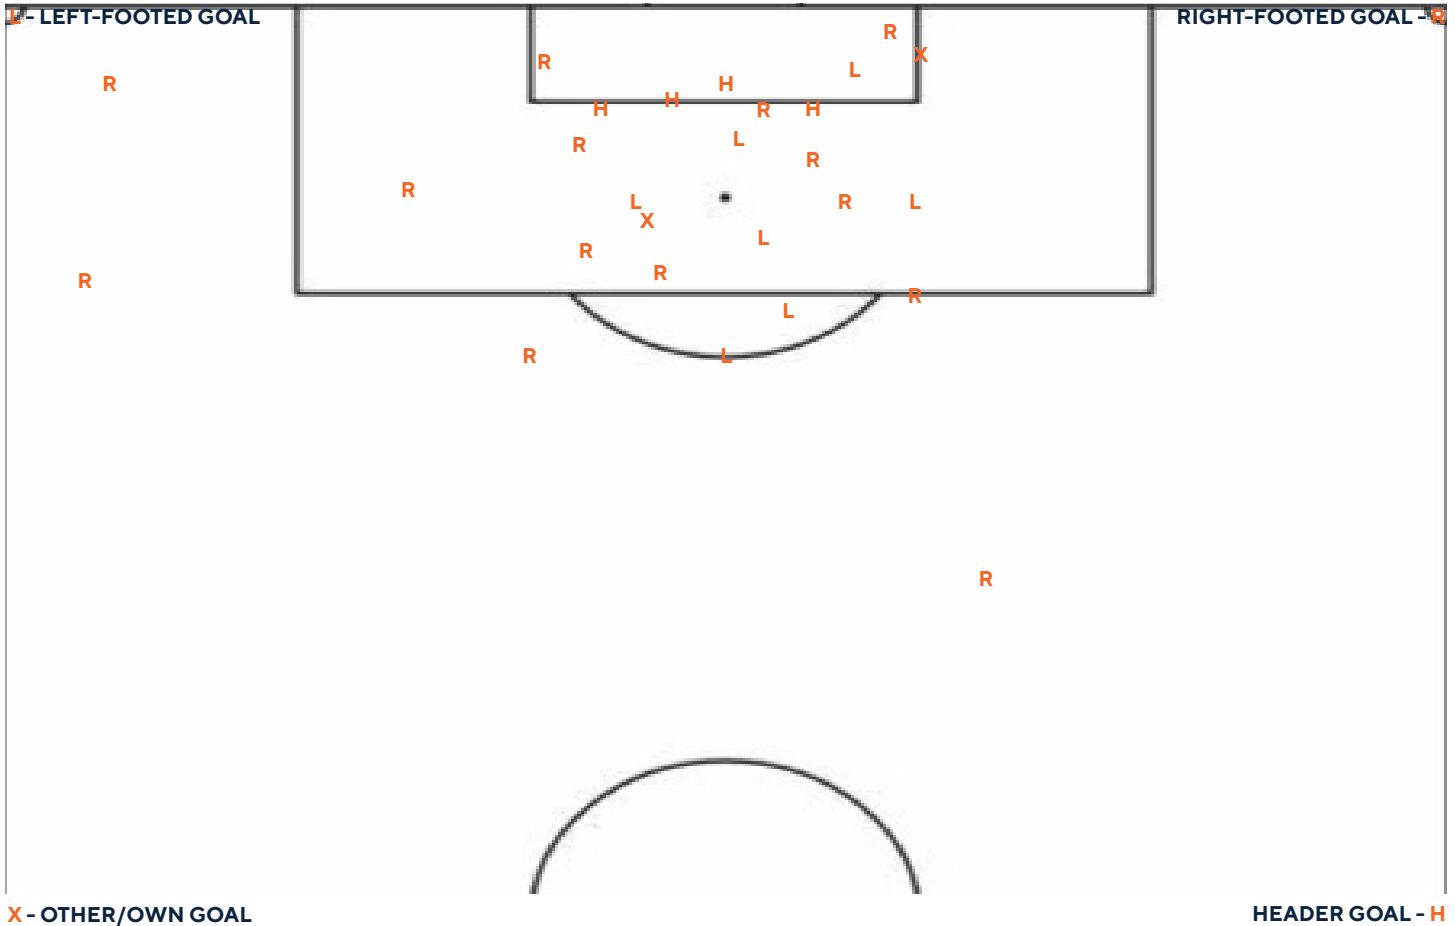

GOAL GRAPH

AUBURN SCORING BREAKDOWN

SET PIECES	6 G	No.	Scorer (No.)	Opponent	Assist	Time
FREE KICKS	3	1	Own Goal	Clemson	Houston (unofficial)	2:49
CORNER KICKS	3	2	Driver	Clemson	Mooney	28:13
GOAL KICKS	0	3	Woodson	Clemson		52:34
THROW INS	0	4	Contreras	Clemson	Haddock	65:46
PENALTIES	0	5	Haddock	Southern Miss	Sallee	9:36
TRANSITION/COUNTER	5	6	Sallee	Southern Miss	Haddock	23:33
CROSS	6	7	Candelino	Southern Miss	Driver, Thibodaux	36:08
OUTSIDE THE BOX	4	8	Crosby	Southern Miss	Driver, Borders	43:24
DEFLECTION FINISH	1	9	Thibodaux	Southern Miss	Osborne	60:53
OWN GOAL	2	10	Thibodaux (2)	Southern Miss		70:06
RUN OF PLAY	21 G	11	Haddock (2)	Coastal Carolina		8:12
		12	Thatcher	Coastal Carolina	Sallee, Haddock	18:07
		13	S. Brown	Coastal Carolina	Woodson, Haddock	79:47
		14	Haddock (3)	at South Alabama	Thatcher	49:06
		15	Mooney	at South Alabama		54:14
		16	Woodson (2)	at South Alabama	S. Brown	58:05
		17	Woodson (3)	at South Alabama	Houston	66:24
		18	Borders	at South Alabama	Driver, C. Brown	81:23
		19	Own Goal	at South Alabama	C. Brown (unofficial)	87:36
		20	Sallee (2)	App State	Mooney	2:25
		21	Driver (2)	App State	Prohaska	27:00
		22	Contreras (2)	App State	Thibodaux	43:50
		23	Sallee (3)	at Samford	S. Brown, Haddock	5:33
		24	Woodson (4)	at Samford	Thatcher	9:49
		25	Borders (2)	at Samford	Thibodaux	40:19
		26	Sallee (4)	at Samford	Haddock	46:36
		27	Woodson (5)	at Samford	Thatcher, Sallee	53:27