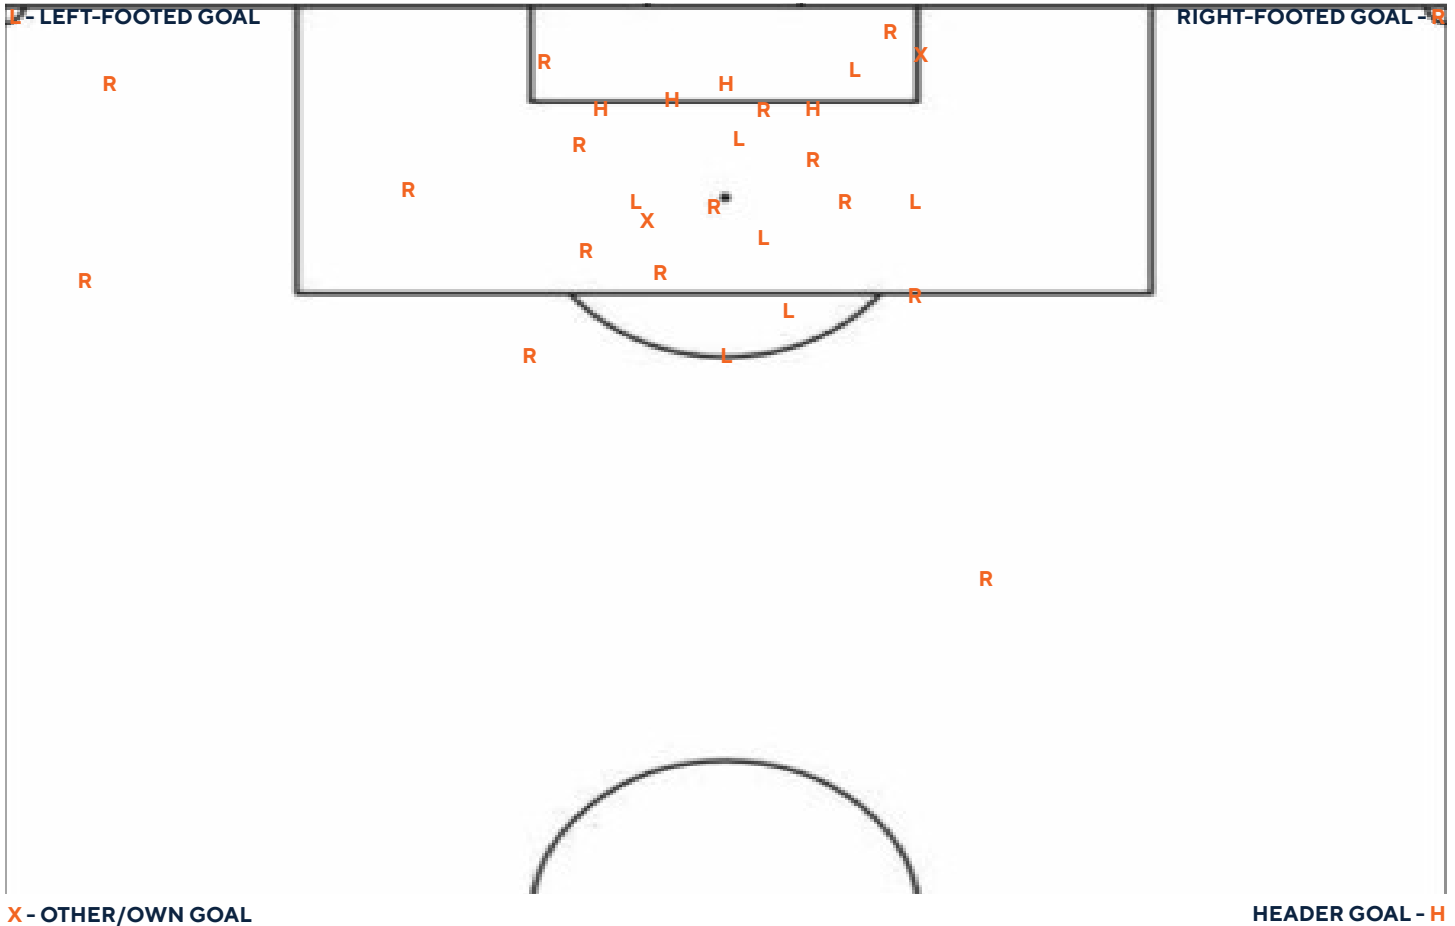

GOAL GRAPH

AUBURN SCORING BREAKDOWN

SET PIECES	7 G	No.	Scorer (No.)	Opponent	Assist	Time
FREE KICKS	4	1	Own Goal	Clemson	Houston (unofficial)	2:49
CORNER KICKS	3	2	Driver	Clemson	Mooney	28:13
GOAL KICKS	0	3	Woodson	Clemson		52:34
THROW INS	0	4	Contreras	Clemson	Haddock	65:46
PENALTIES	0	5	Haddock	Southern Miss	Sallee	9:36
TRANSITION/COUNTER	5	6	Sallee	Southern Miss	Haddock	23:33
CROSS	6	7	Candelino	Southern Miss	Driver, Thibodaux	36:08
OUTSIDE THE BOX	4	8	Crosby	Southern Miss	Driver, Borders	43:24
DEFLECTION FINISH	1	9	Thibodaux	Southern Miss	Osborne	60:53
OWN GOAL	2	10	Thibodaux (2)	Southern Miss		70:06
RUN OF PLAY	21 G	11	Haddock (2)	Coastal Carolina		8:12
		12	Thatcher	Coastal Carolina	Sallee, Haddock	18:07
		13	S. Brown	Coastal Carolina	Woodson, Haddock	79:47
		14	Haddock (3)	at South Alabama	Thatcher	49:06
		15	Mooney	at South Alabama		54:14
		16	Woodson (2)	at South Alabama	S. Brown	58:05
		17	Woodson (3)	at South Alabama	Houston	66:24
		18	Borders	at South Alabama	Driver, C. Brown	81:23
		19	Own Goal	at South Alabama	C. Brown (unofficial)	87:36
		20	Sallee (2)	App State	Mooney	2:25
		21	Driver (2)	App State	Prohaska	27:00
		22	Contreras (2)	App State	Thibodaux	43:50
		23	Sallee (3)	at Samford	S. Brown, Haddock	5:33
		24	Woodson (4)	at Samford	Thatcher	9:49
		25	Borders (2)	at Samford	Thibodaux	40:19
		26	Sallee (4)	at Samford	Haddock	46:36
		27	Woodson (5)	at Samford	Thatcher, Sallee	53:27
		28	Woodson (6)	Ohio State	Contreras	48:39