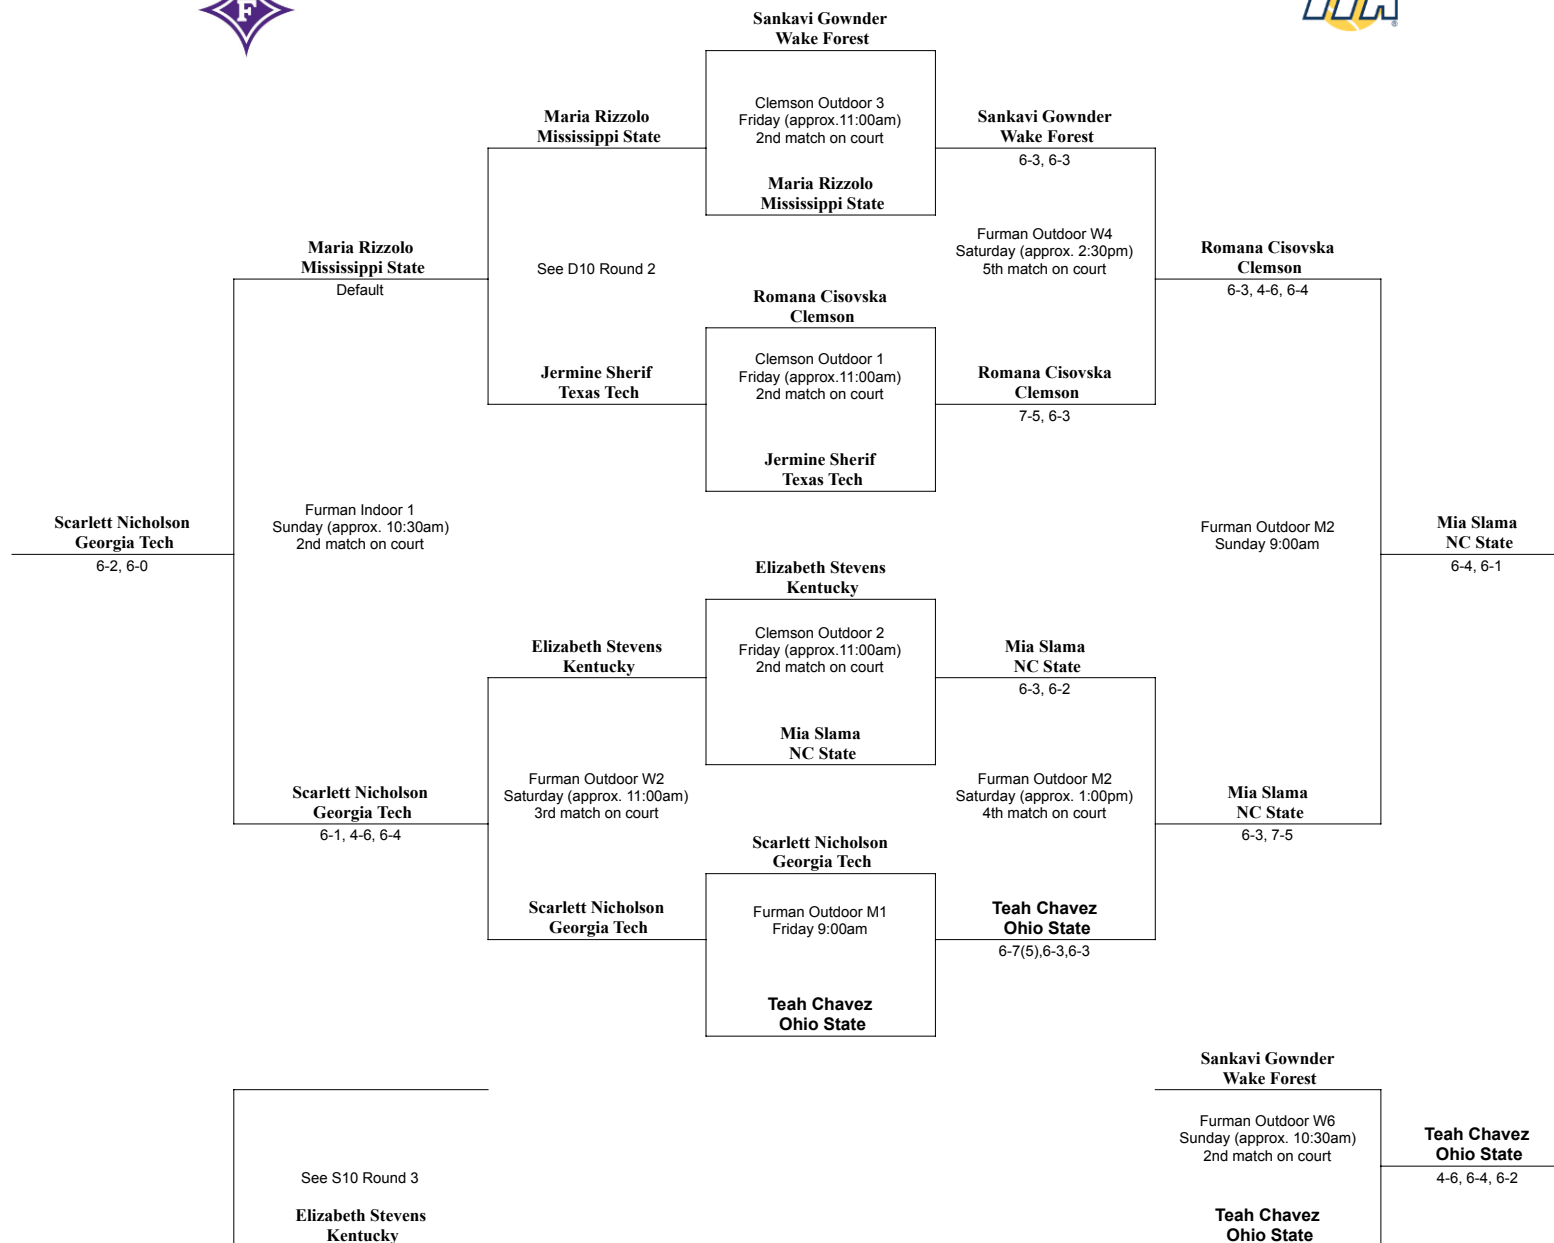

**Debbie Southern Furman Fall Classic September 13-15, 2024
Singles Flight 1**

**Debbie Southern Furman Fall Classic September 13-15, 2024
Singles Flight 2**

**Debbie Southern Furman Fall Classic September 13-15, 2024
Singles Flight 3**

**Debbie Southern Furman Fall Classic September 13-15, 2024
Singles Flight 4**

**Debbie Southern Furman Fall Classic September 13-15, 2024
Singles Flight 5**

**Debbie Southern Furman Fall Classic September 13-15, 2024
Singles Flight 6**