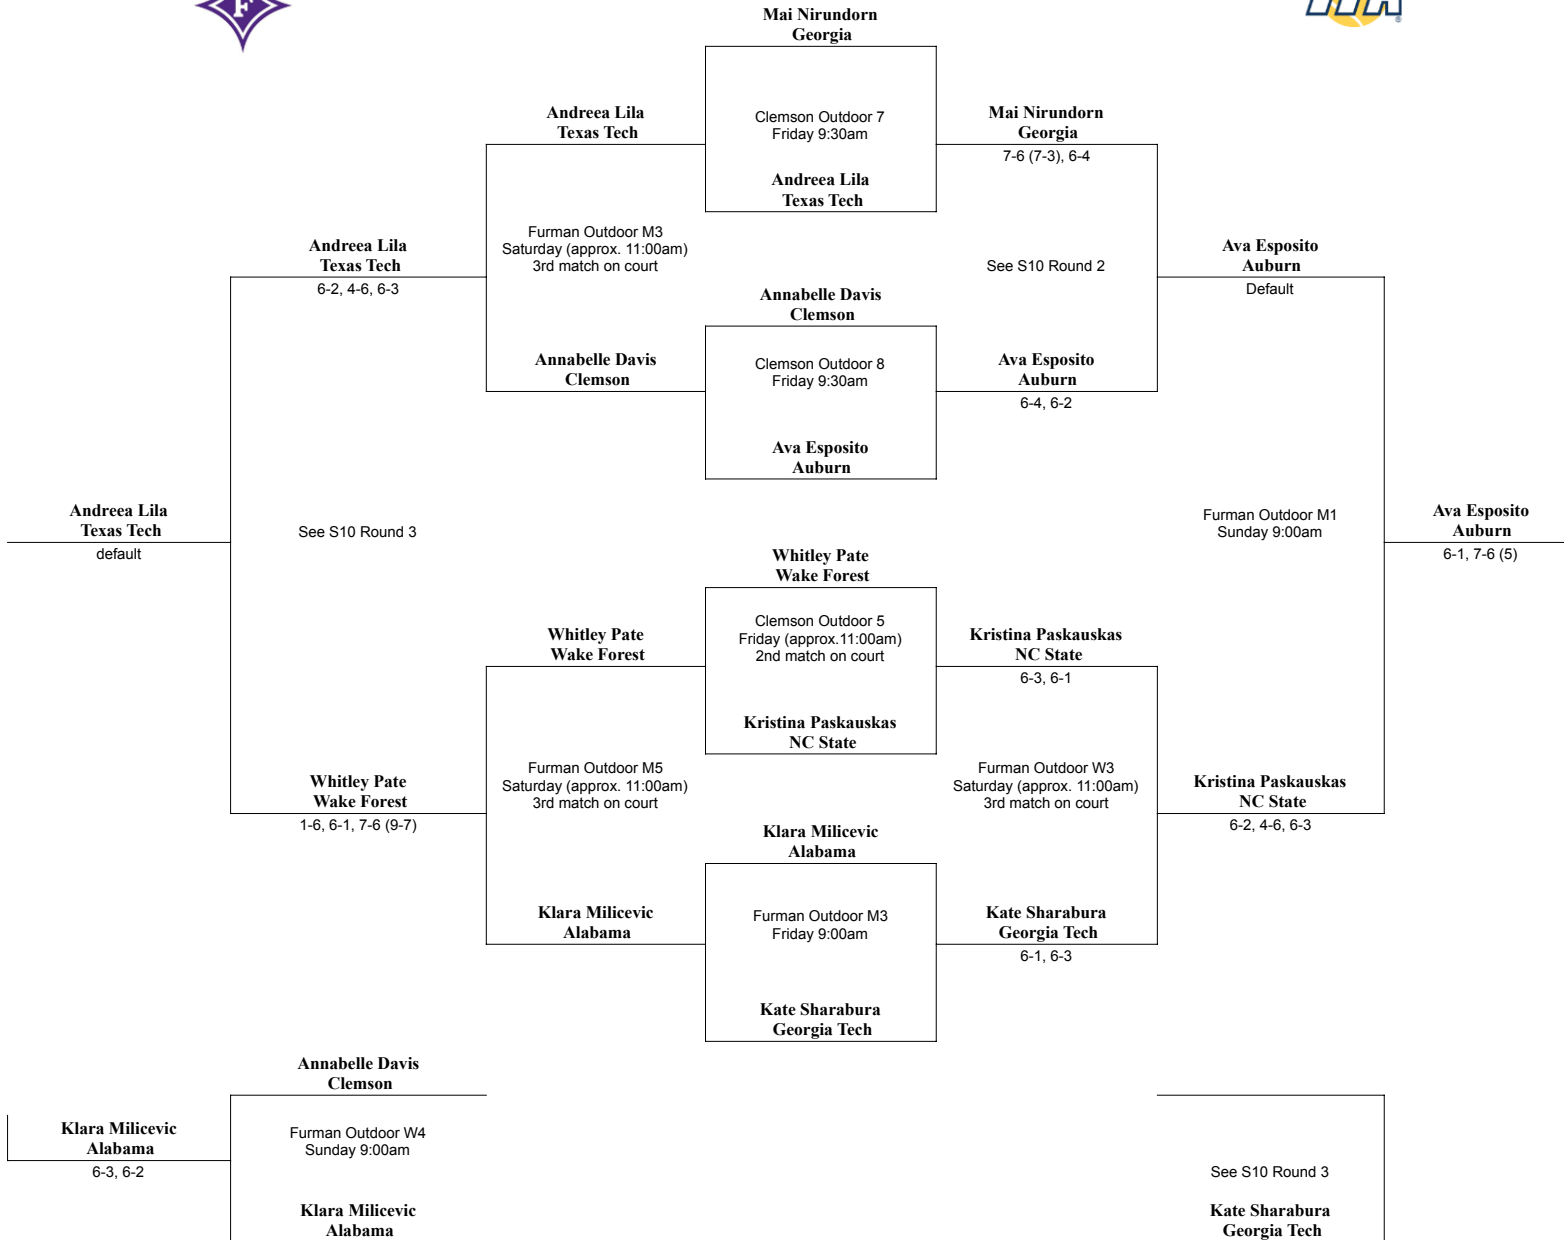

**Debbie Southern Furman Fall Classic September 13-15, 2024
Singles Flight 1**

**Debbie Southern Furman Fall Classic September 13-15, 2024
Singles Flight 2**

**Debbie Southern Furman Fall Classic September 13-15, 2024
Singles Flight 3**

**Debbie Southern Furman Fall Classic September 13-15, 2024
Singles Flight 4**

**Debbie Southern Furman Fall Classic September 13-15, 2024
Singles Flight 5**

**Debbie Southern Furman Fall Classic September 13-15, 2024
Singles Flight 6**