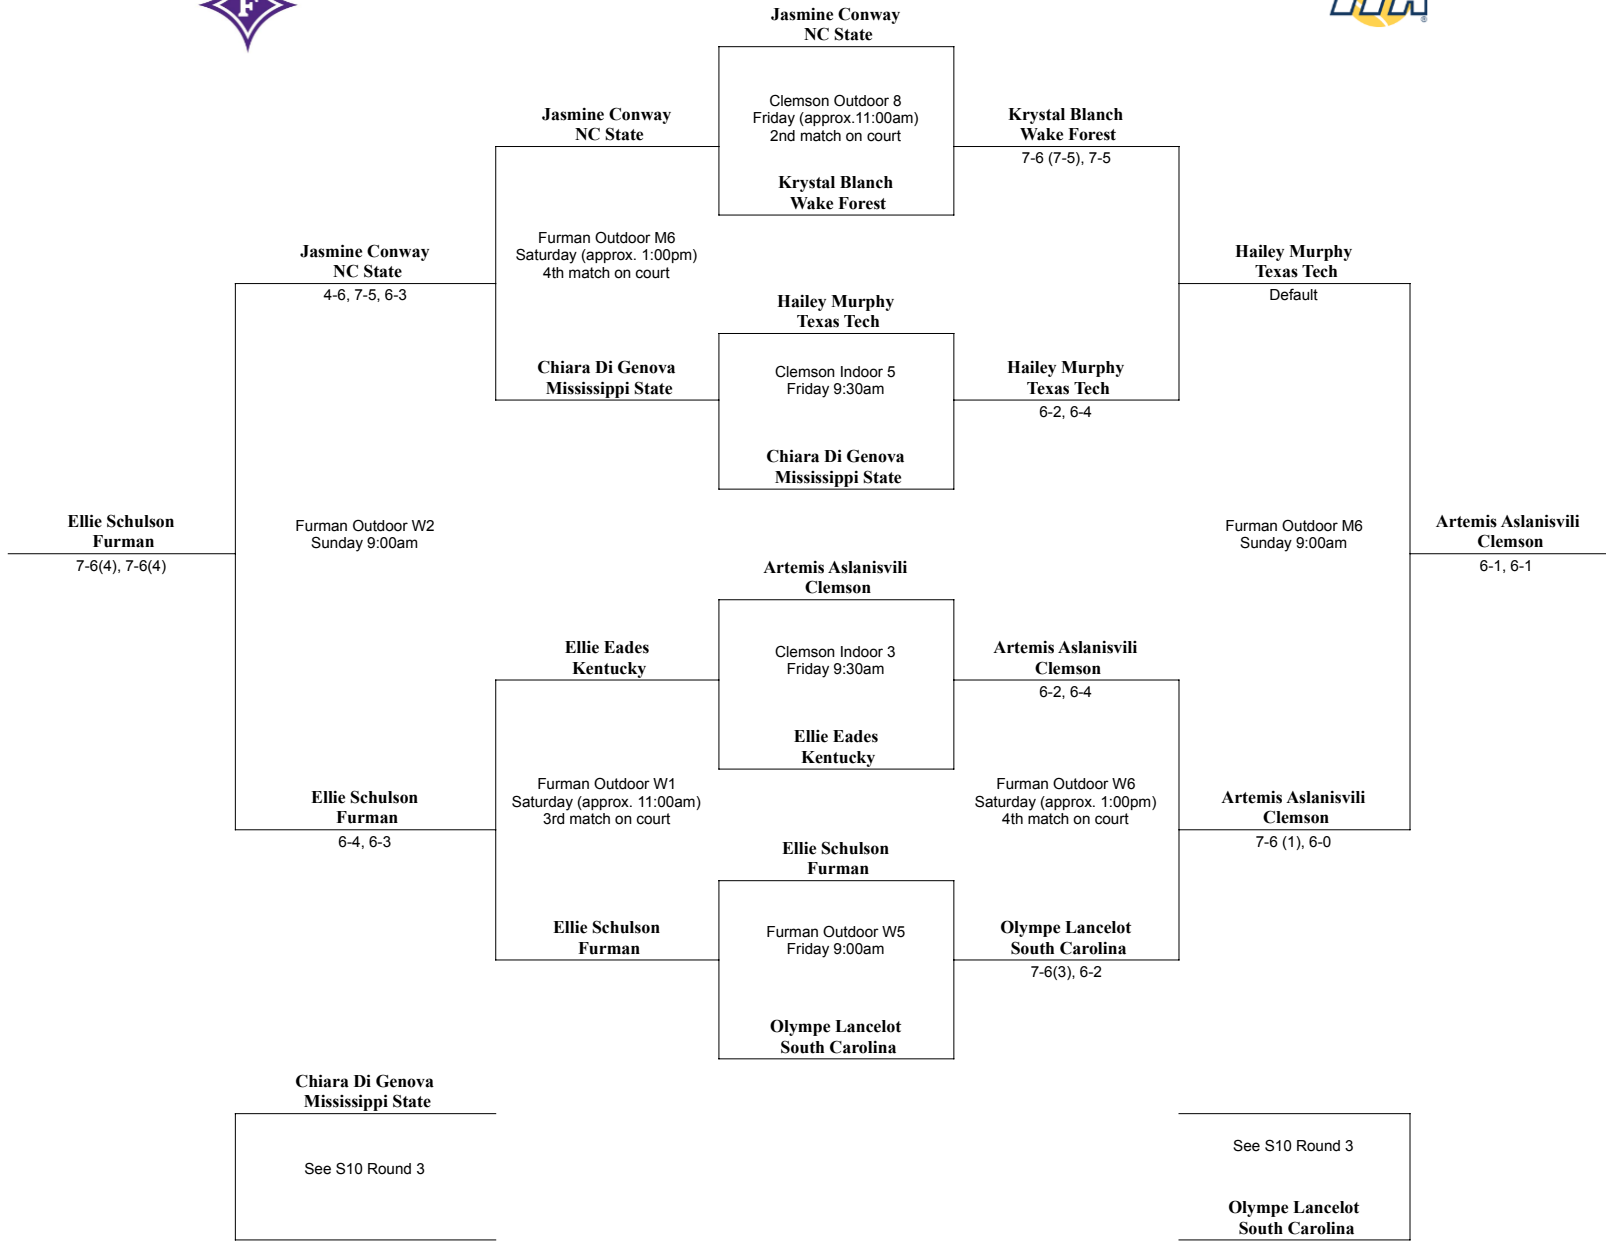

**Debbie Southern Furman Fall Classic September 13-15, 2024
Singles Flight 1**

**Debbie Southern Furman Fall Classic September 13-15, 2024
Singles Flight 2**

**Debbie Southern Furman Fall Classic September 13-15, 2024
Singles Flight 3**

**Debbie Southern Furman Fall Classic September 13-15, 2024
Singles Flight 4**

**Debbie Southern Furman Fall Classic September 13-15, 2024
Singles Flight 5**

**Debbie Southern Furman Fall Classic September 13-15, 2024
Singles Flight 6**