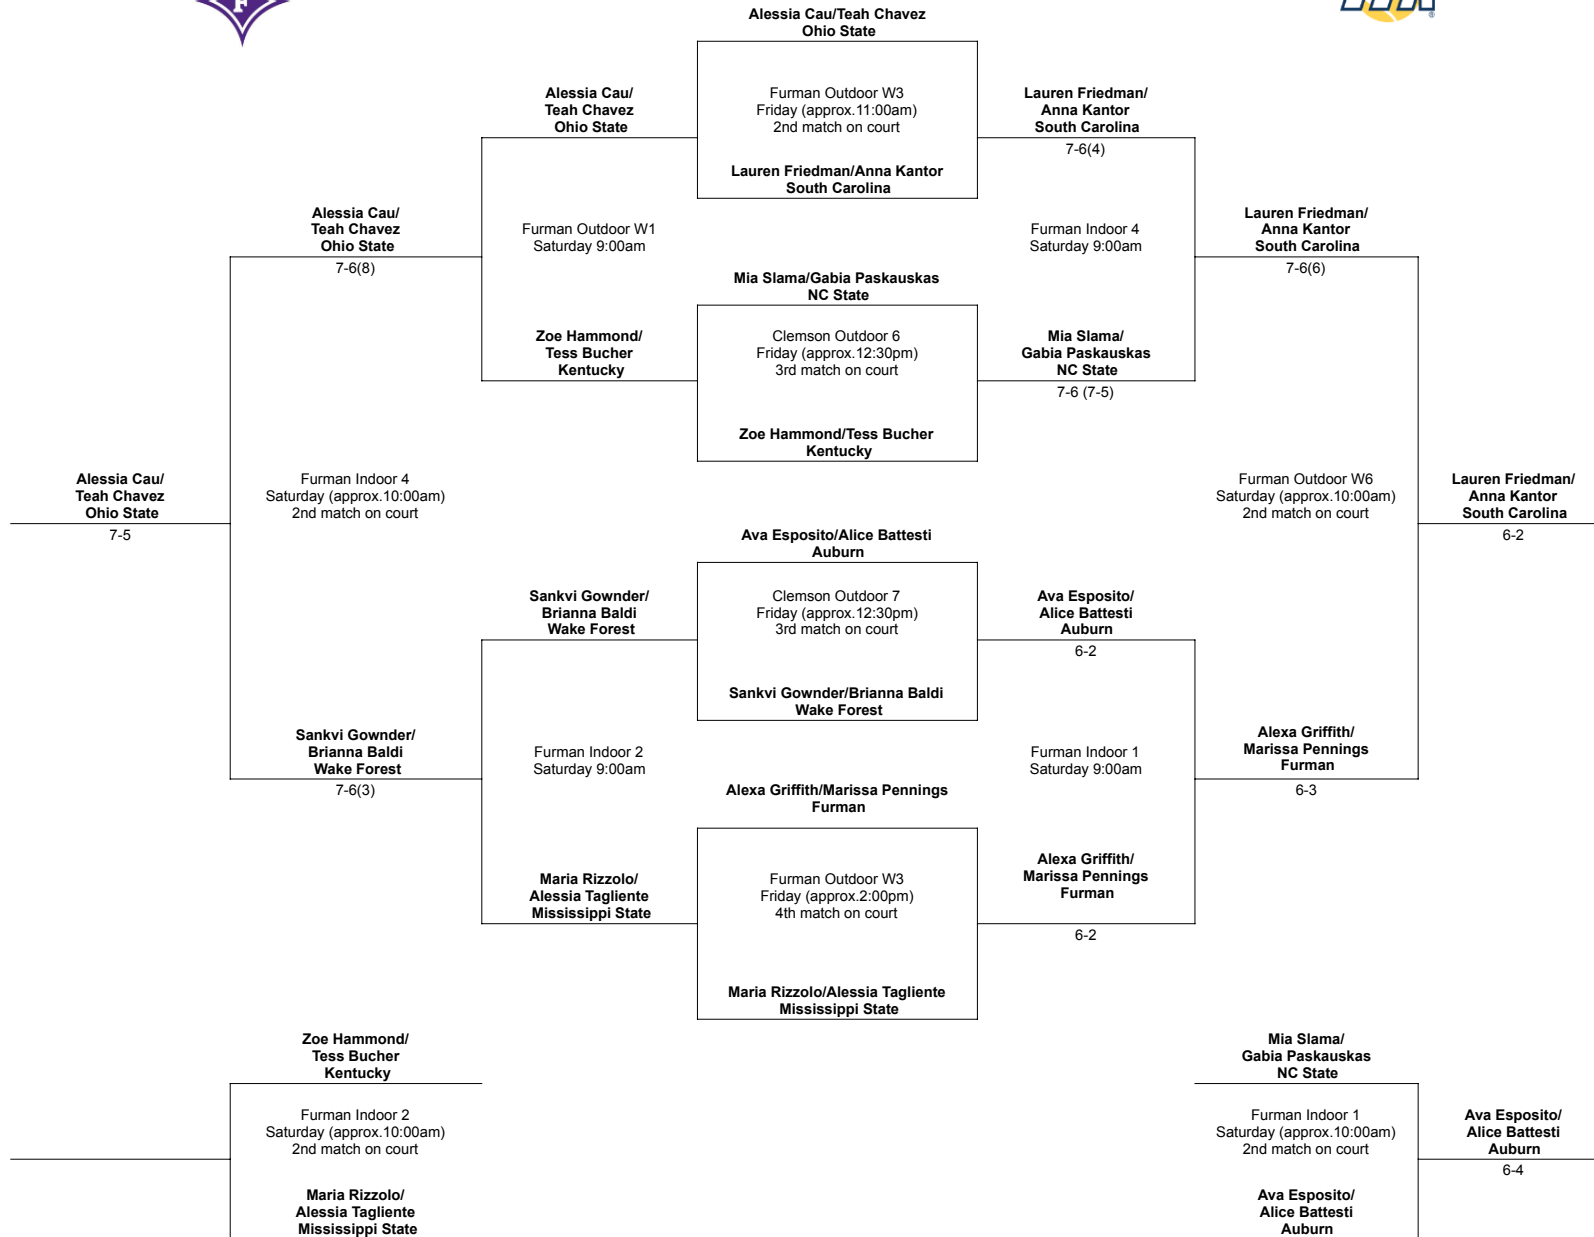

**Debbie Southern Furman Fall Classic September 13-15, 2024
Doubles Flight 1**

Debbie Southern Furman Fall Classic September 13-15, 2024

Doubles Flight 2

Debbie Southern Furman Fall Classic September 13-15, 2024

Doubles Flight 3

**Debbie Southern Furman Fall Classic September 13-15, 2024
Doubles Flight 4**

Debbie Southern Furman Fall Classic September 13-15, 2024
Doubles Flight 5 Match-ups

Friday Match-ups Round 1