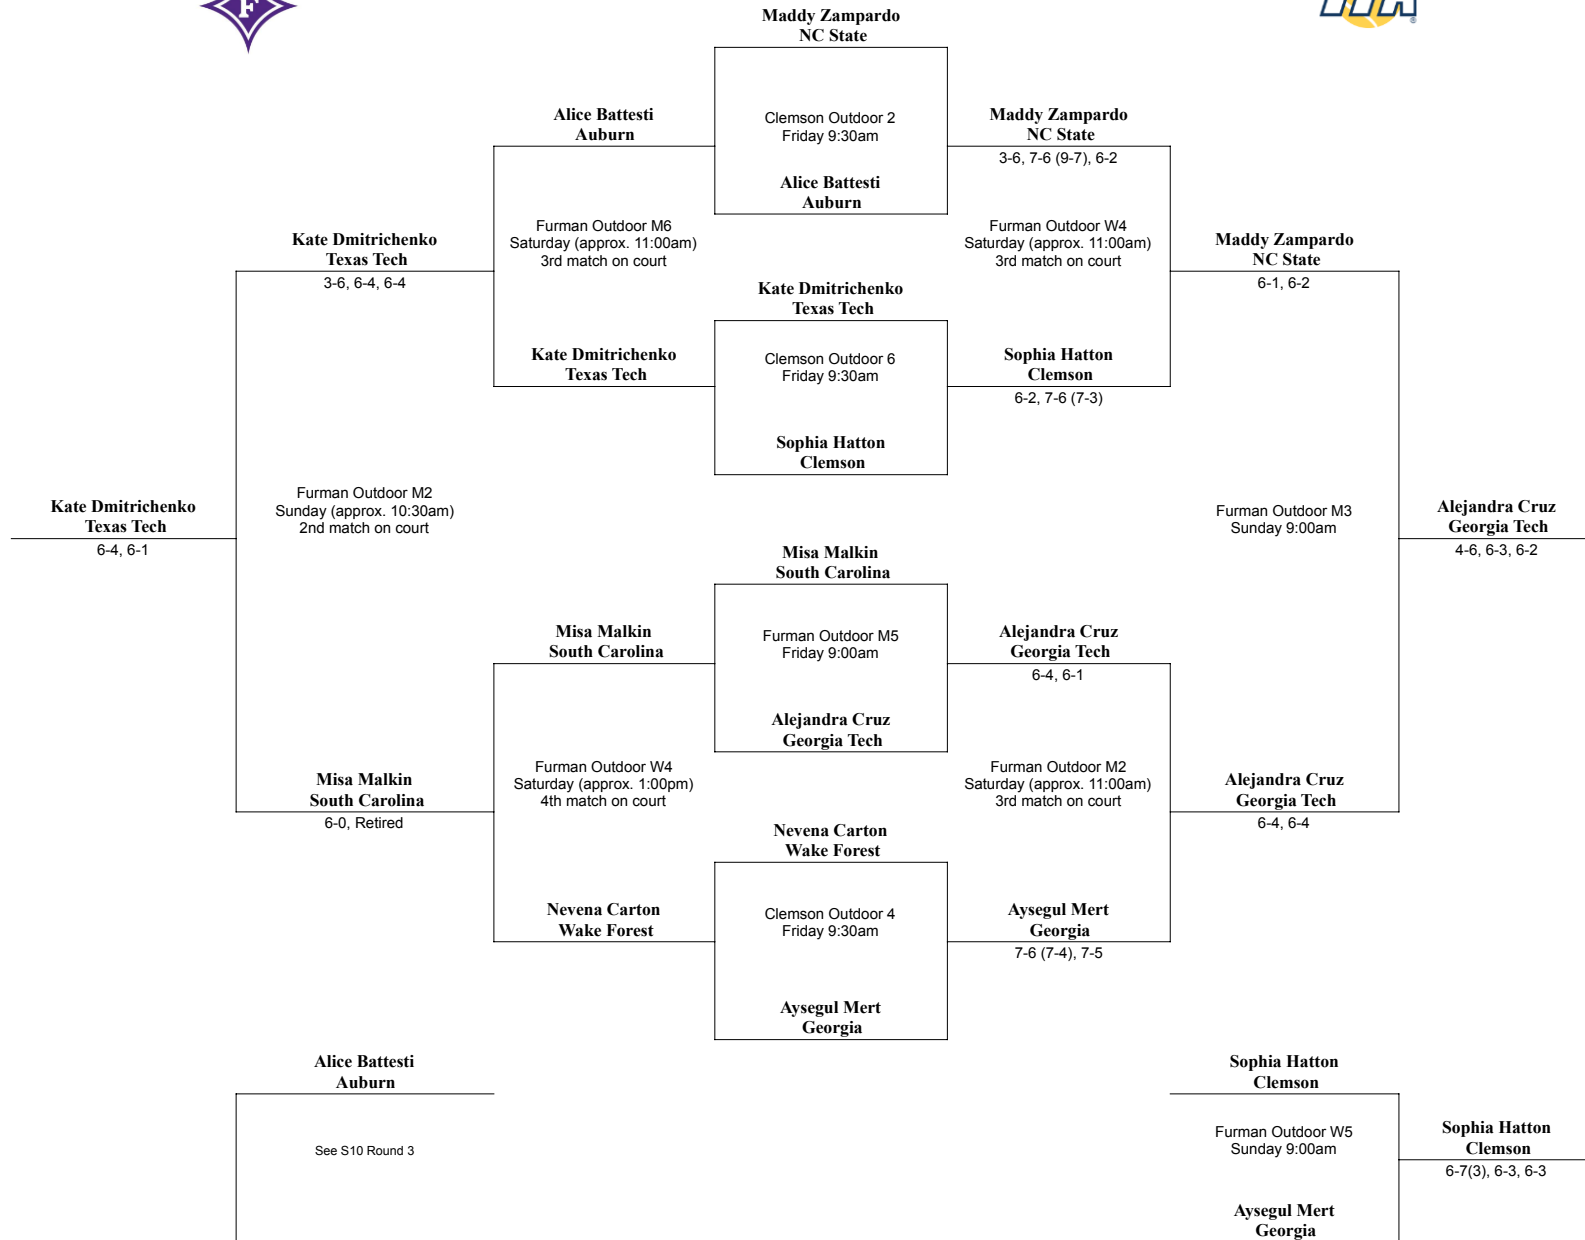

**Debbie Southern Furman Fall Classic September 13-15, 2024
Singles Flight 1**

**Debbie Southern Furman Fall Classic September 13-15, 2024
Singles Flight 2**

**Debbie Southern Furman Fall Classic September 13-15, 2024
Singles Flight 3**

**Debbie Southern Furman Fall Classic September 13-15, 2024
Singles Flight 4**

**Debbie Southern Furman Fall Classic September 13-15, 2024
Singles Flight 5**

**Debbie Southern Furman Fall Classic September 13-15, 2024
Singles Flight 6**