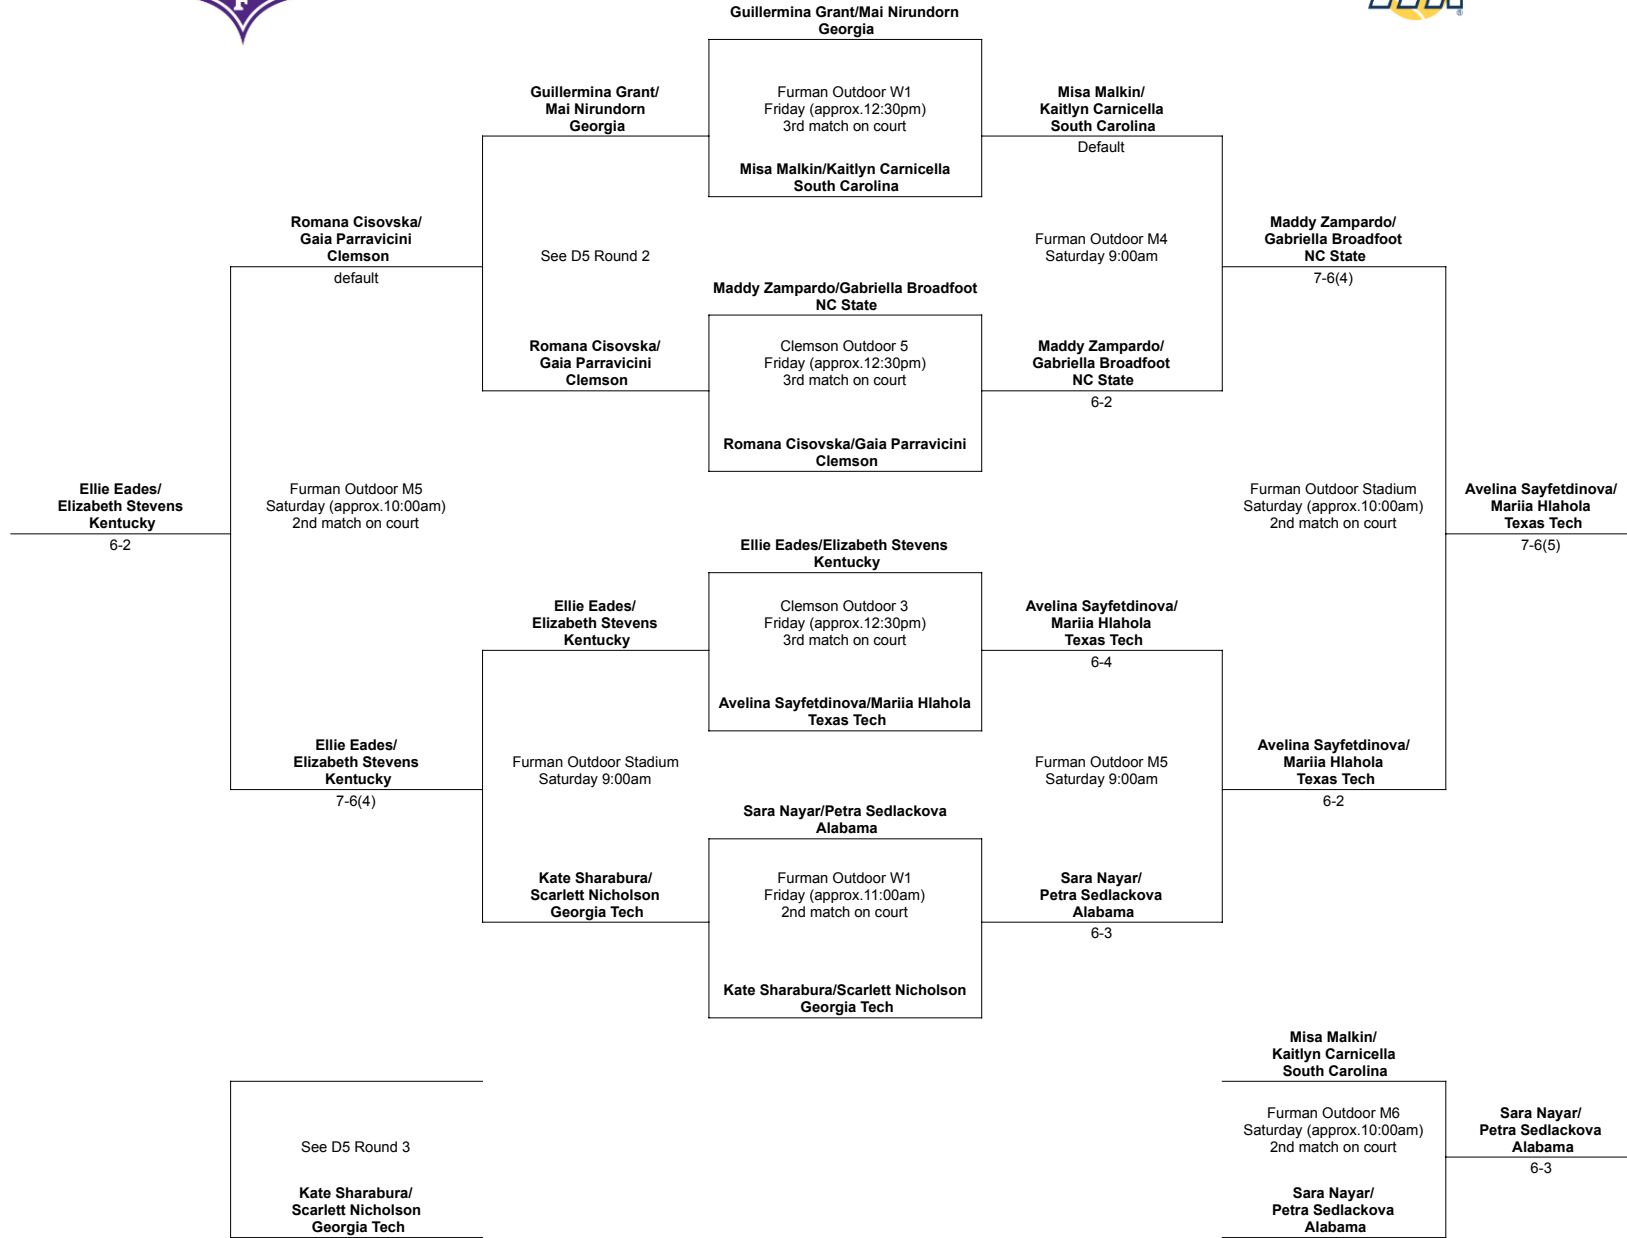

**Debbie Southern Furman Fall Classic September 13-15, 2024
Doubles Flight 1**