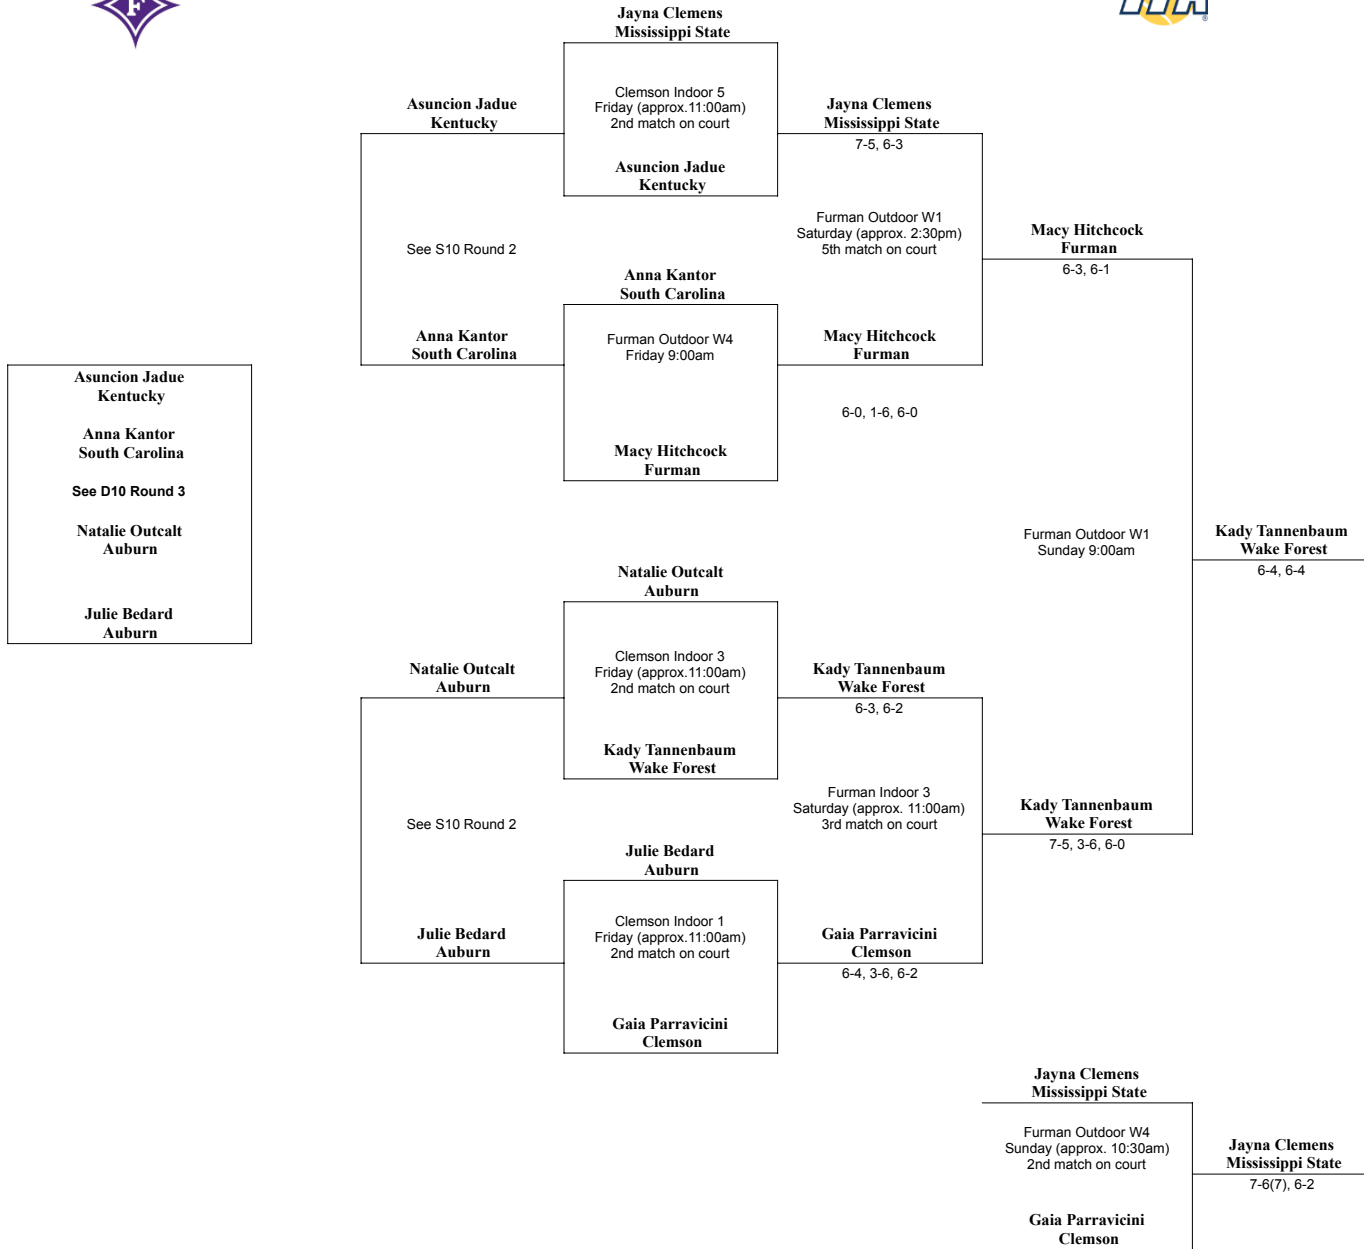

**Debbie Southern Furman Fall Classic September 13-15, 2024
Singles Flight 1**

**Debbie Southern Furman Fall Classic September 13-15, 2024
Singles Flight 2**

**Debbie Southern Furman Fall Classic September 13-15, 2024
Singles Flight 3**

**Debbie Southern Furman Fall Classic September 13-15, 2024
Singles Flight 4**

**Debbie Southern Furman Fall Classic September 13-15, 2024
Singles Flight 5**

**Debbie Southern Furman Fall Classic September 13-15, 2024
Singles Flight 6**

**Debbie Southern Furman Fall Classic September 13-15, 2024
Singles Flight 7**

**Debbie Southern Furman Fall Classic September 13-15, 2024
Singles Flight 8**

**Debbie Southern Furman Fall Classic September 13-15, 2024
Singles Flight 9**