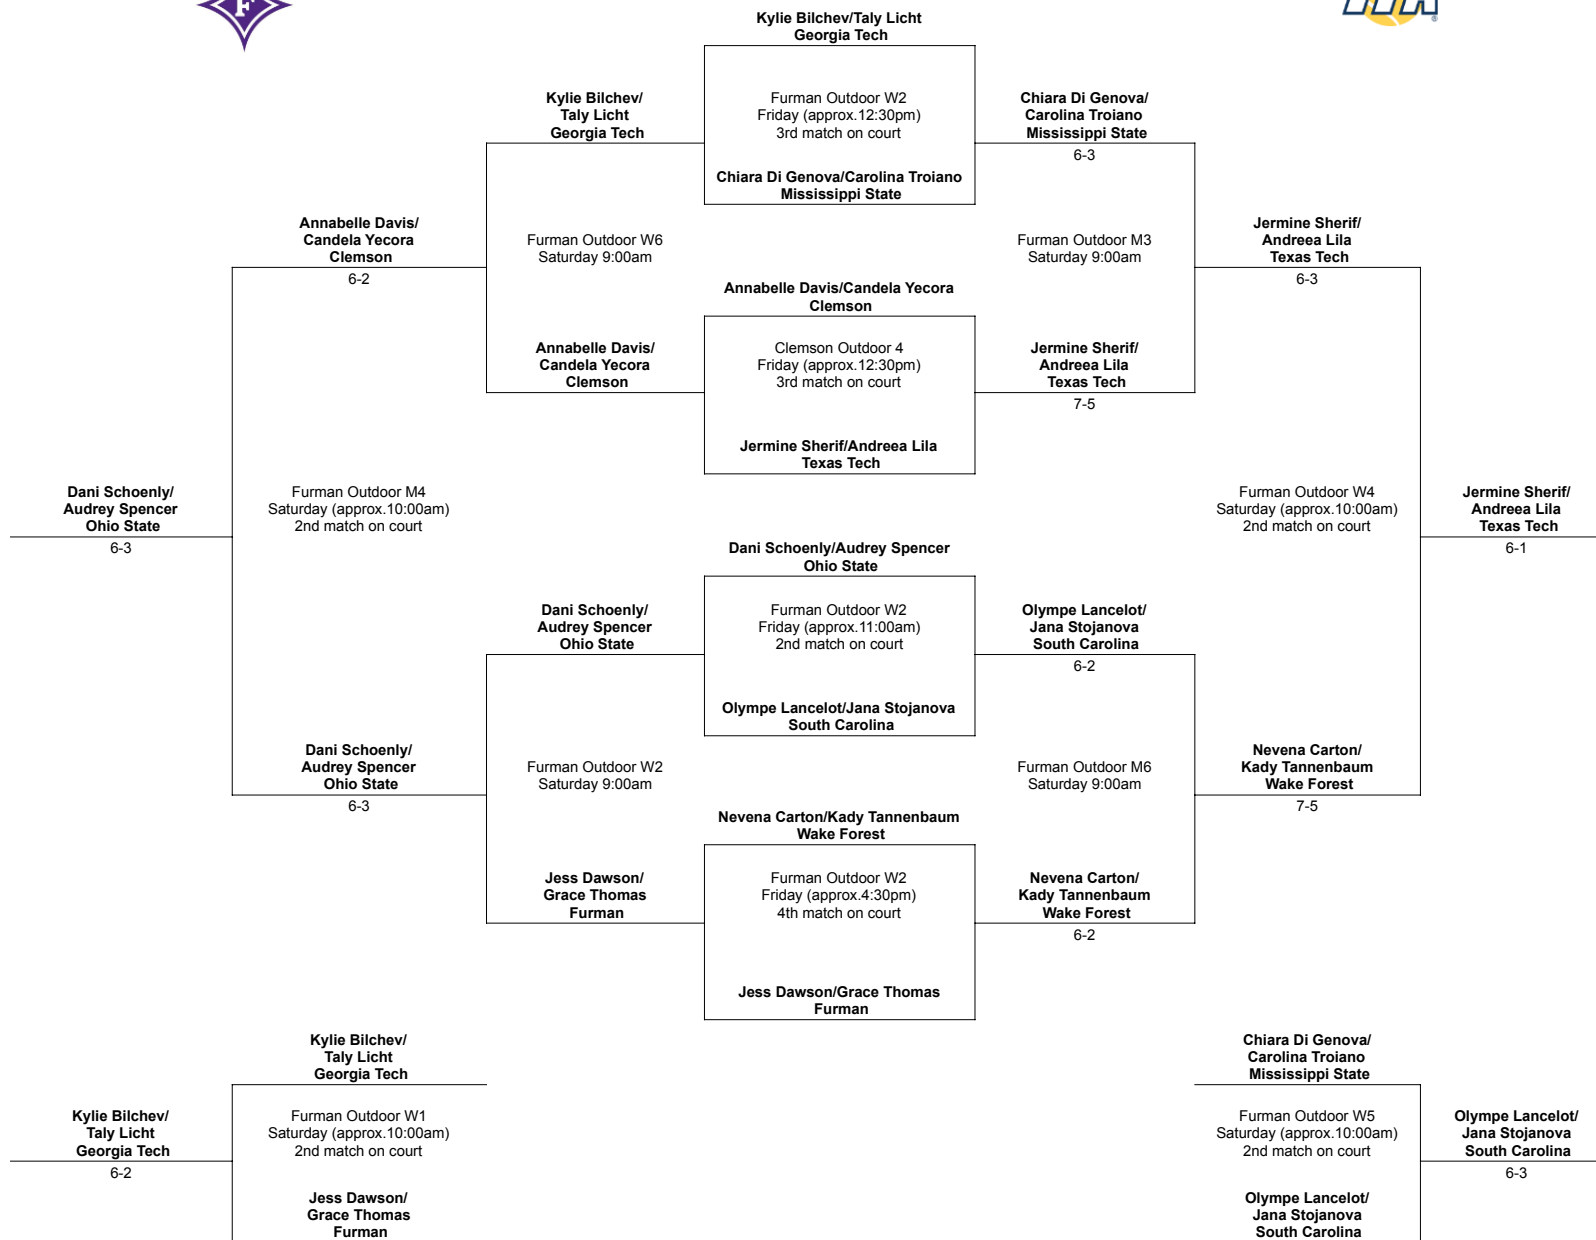

**Debbie Southern Furman Fall Classic September 13-15, 2024
Doubles Flight 1**

Debbie Southern Furman Fall Classic September 13-15, 2024

Doubles Flight 2

Debbie Southern Furman Fall Classic September 13-15, 2024

Doubles Flight 3

**Debbie Southern Furman Fall Classic September 13-15, 2024
Doubles Flight 4**

Debbie Southern Furman Fall Classic September 13-15, 2024
Doubles Flight 5 Match-ups

Friday Match-ups Round 1