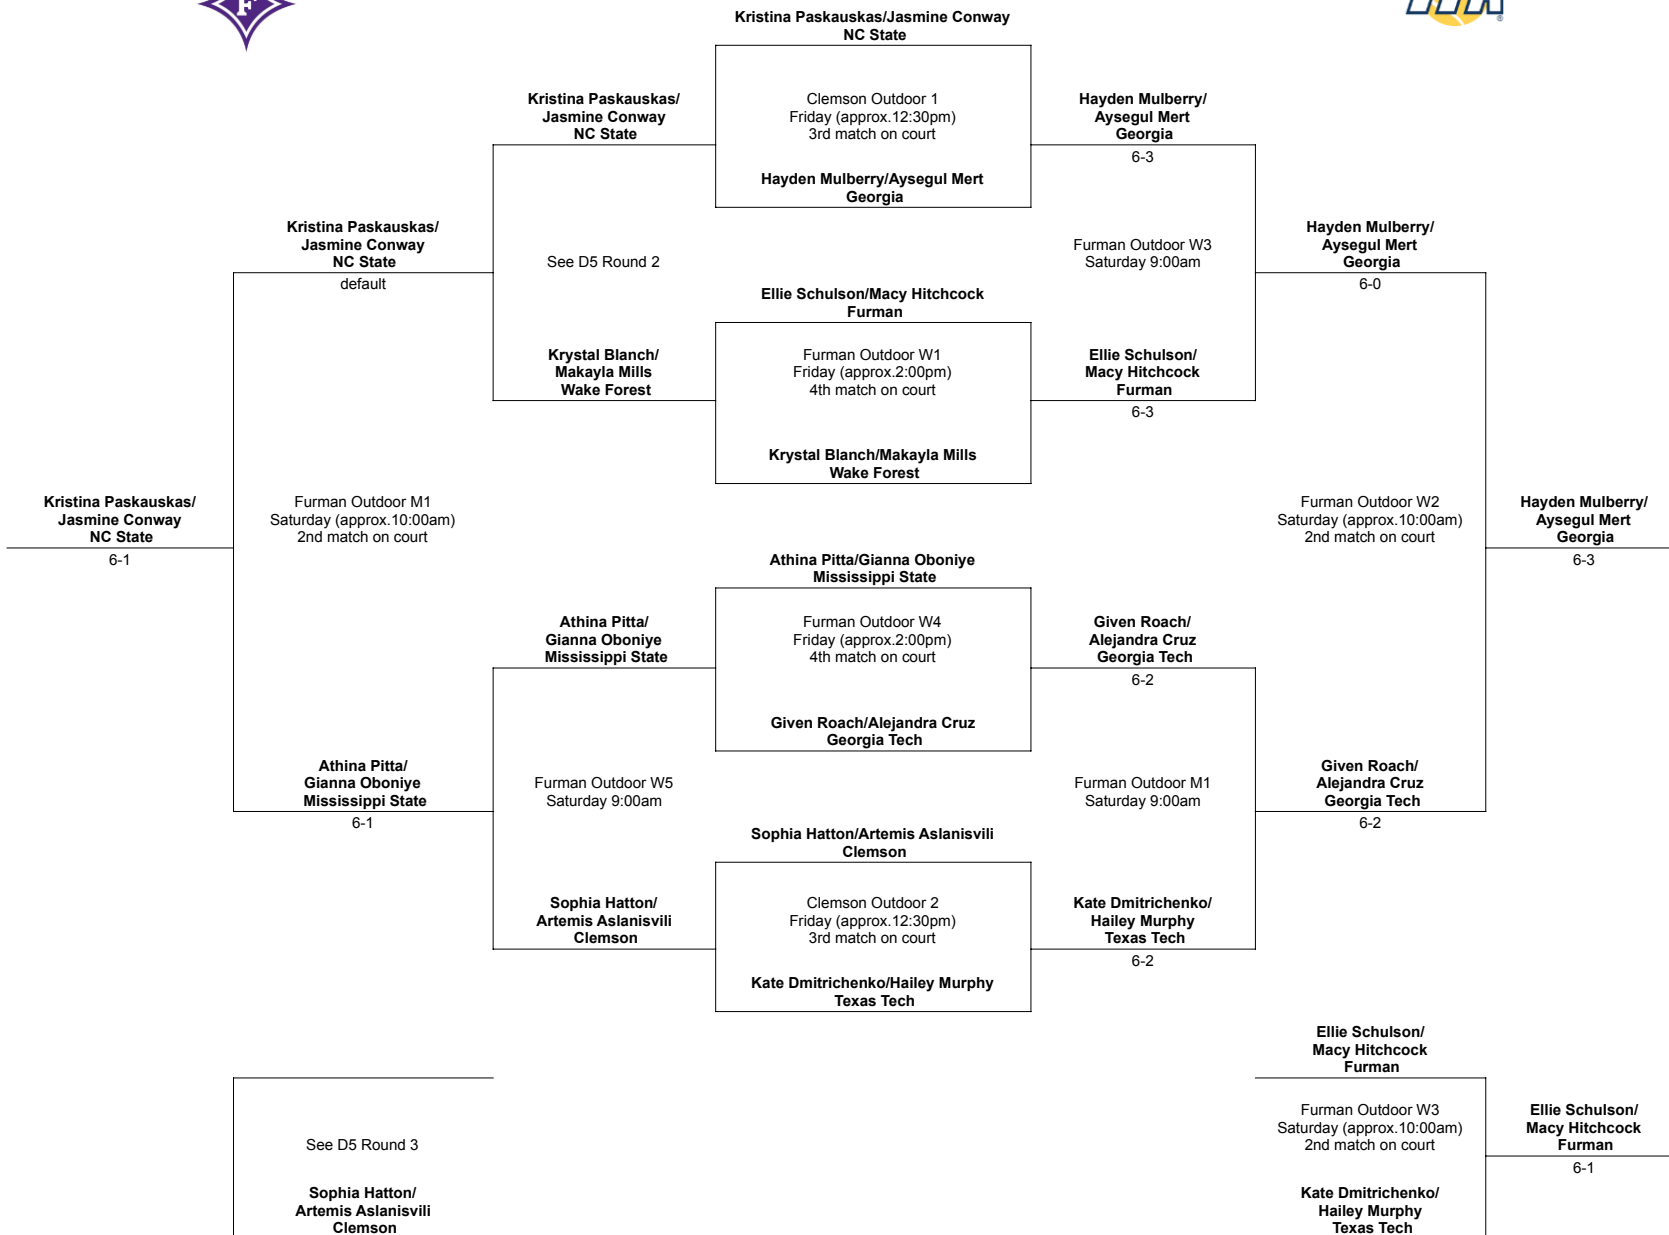

**Debbie Southern Furman Fall Classic September 13-15, 2024
Doubles Flight 1**

Debbie Southern Furman Fall Classic September 13-15, 2024

Doubles Flight 2

Debbie Southern Furman Fall Classic September 13-15, 2024

Doubles Flight 3

**Debbie Southern Furman Fall Classic September 13-15, 2024
Doubles Flight 4**

Debbie Southern Furman Fall Classic September 13-15, 2024
Doubles Flight 5 Match-ups

Friday Match-ups Round 1