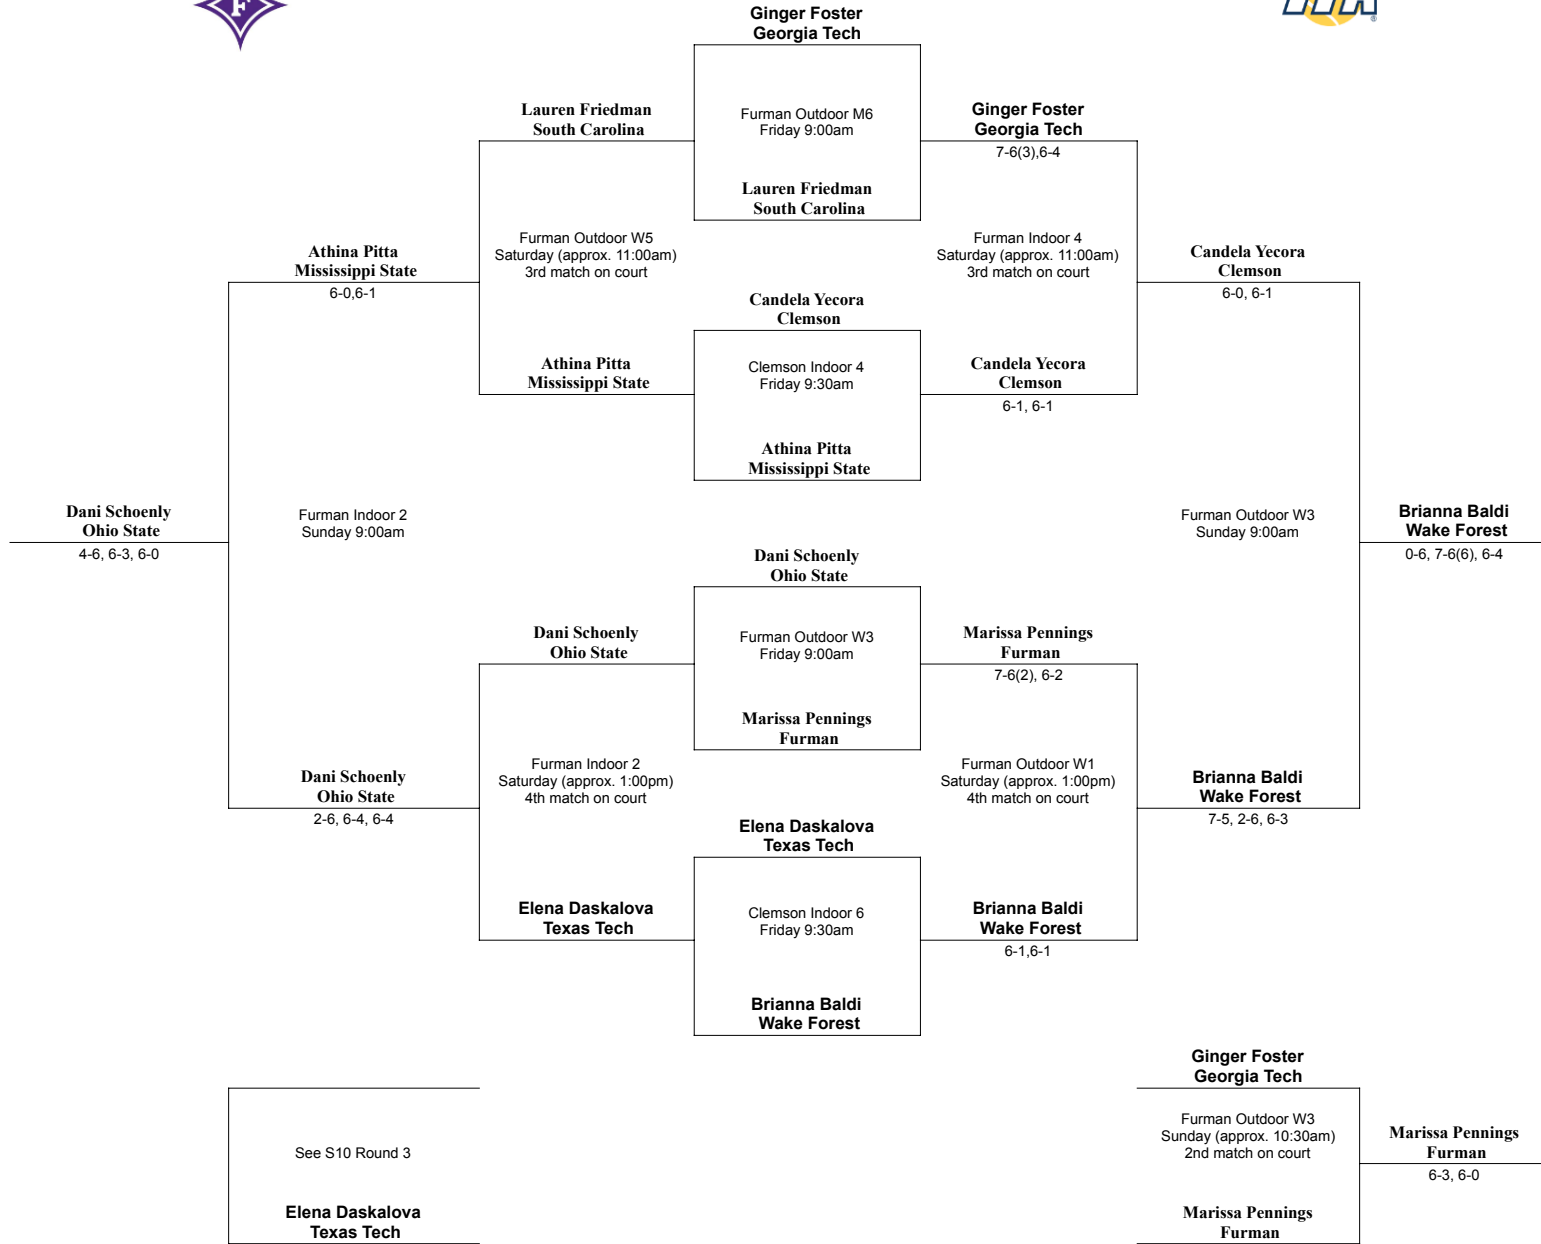

**Debbie Southern Furman Fall Classic September 13-15, 2024
Singles Flight 1**

**Debbie Southern Furman Fall Classic September 13-15, 2024
Singles Flight 2**

**Debbie Southern Furman Fall Classic September 13-15, 2024
Singles Flight 3**

**Debbie Southern Furman Fall Classic September 13-15, 2024
Singles Flight 4**

**Debbie Southern Furman Fall Classic September 13-15, 2024
Singles Flight 5**

**Debbie Southern Furman Fall Classic September 13-15, 2024
Singles Flight 6**

**Debbie Southern Furman Fall Classic September 13-15, 2024
Singles Flight 7**

**Debbie Southern Furman Fall Classic September 13-15, 2024
Singles Flight 8**

**Debbie Southern Furman Fall Classic September 13-15, 2024
Singles Flight 9**