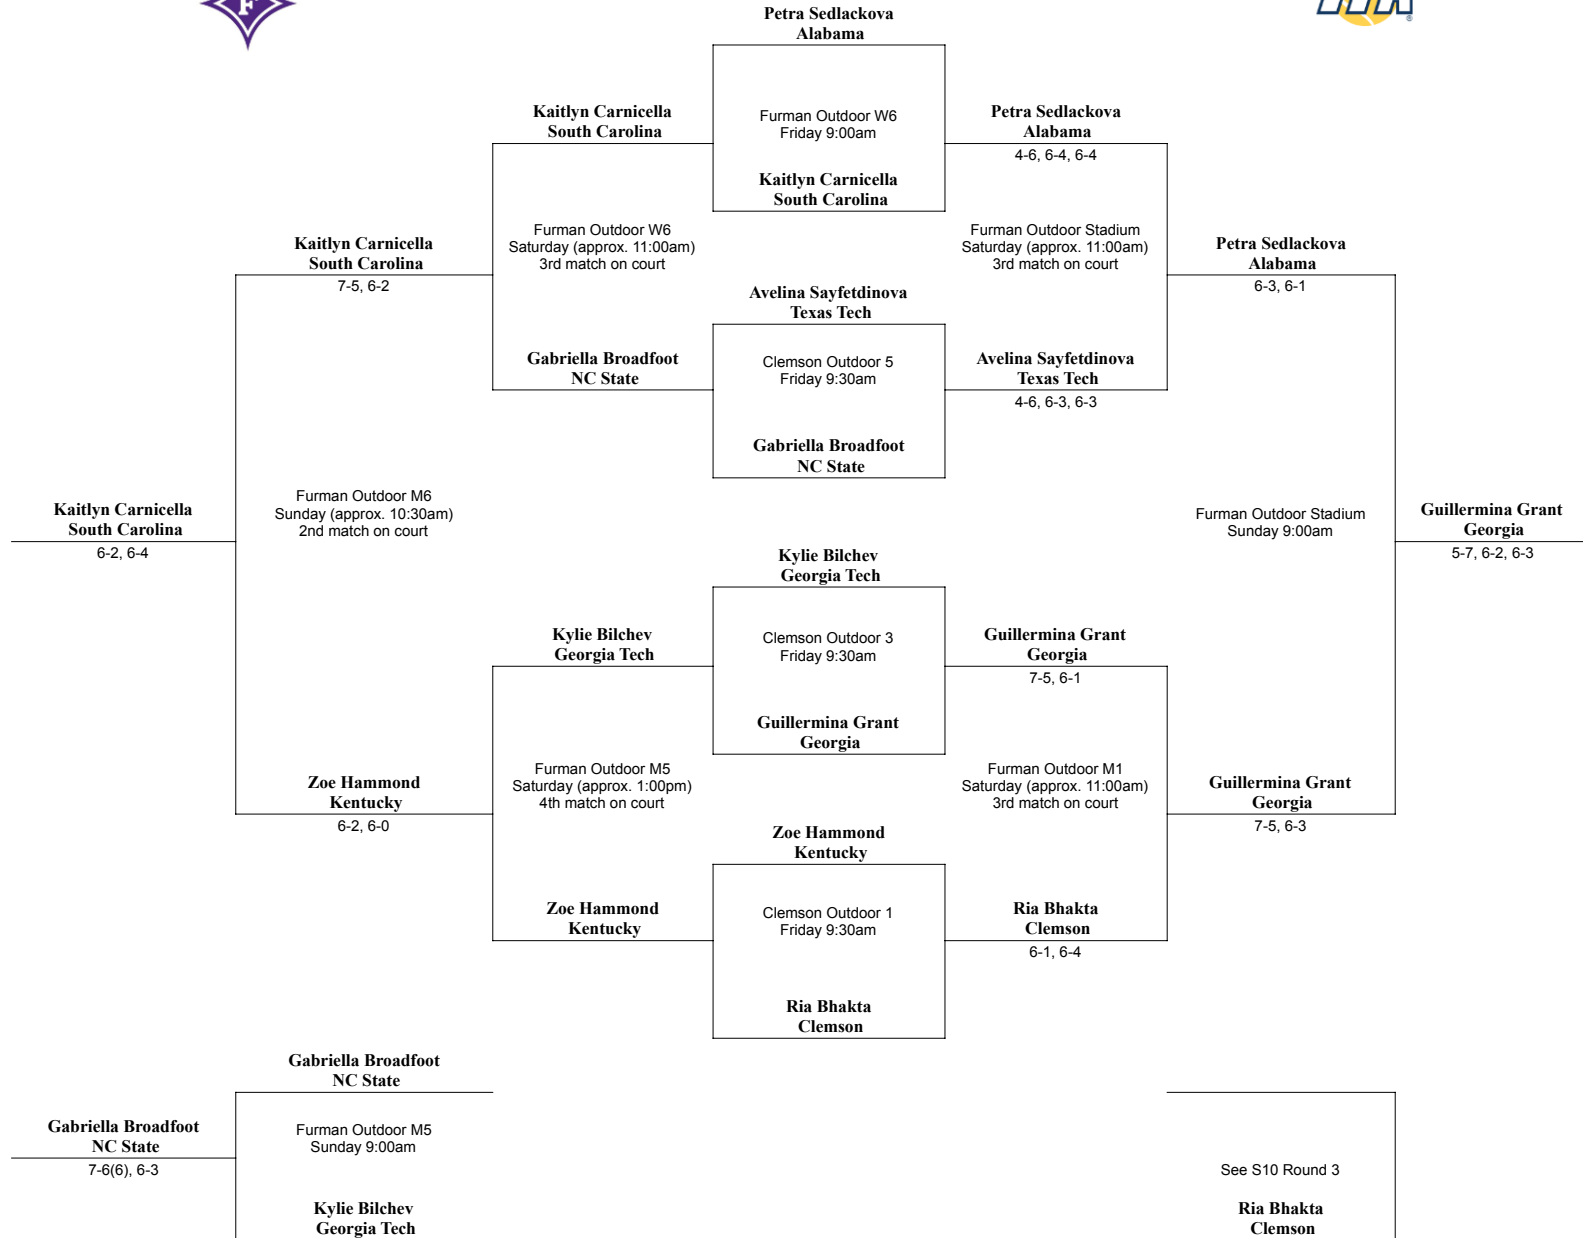

**Debbie Southern Furman Fall Classic September 13-15, 2024
Singles Flight 1**

**Debbie Southern Furman Fall Classic September 13-15, 2024
Singles Flight 2**

**Debbie Southern Furman Fall Classic September 13-15, 2024
Singles Flight 3**

**Debbie Southern Furman Fall Classic September 13-15, 2024
Singles Flight 4**

**Debbie Southern Furman Fall Classic September 13-15, 2024
Singles Flight 5**

**Debbie Southern Furman Fall Classic September 13-15, 2024
Singles Flight 6**