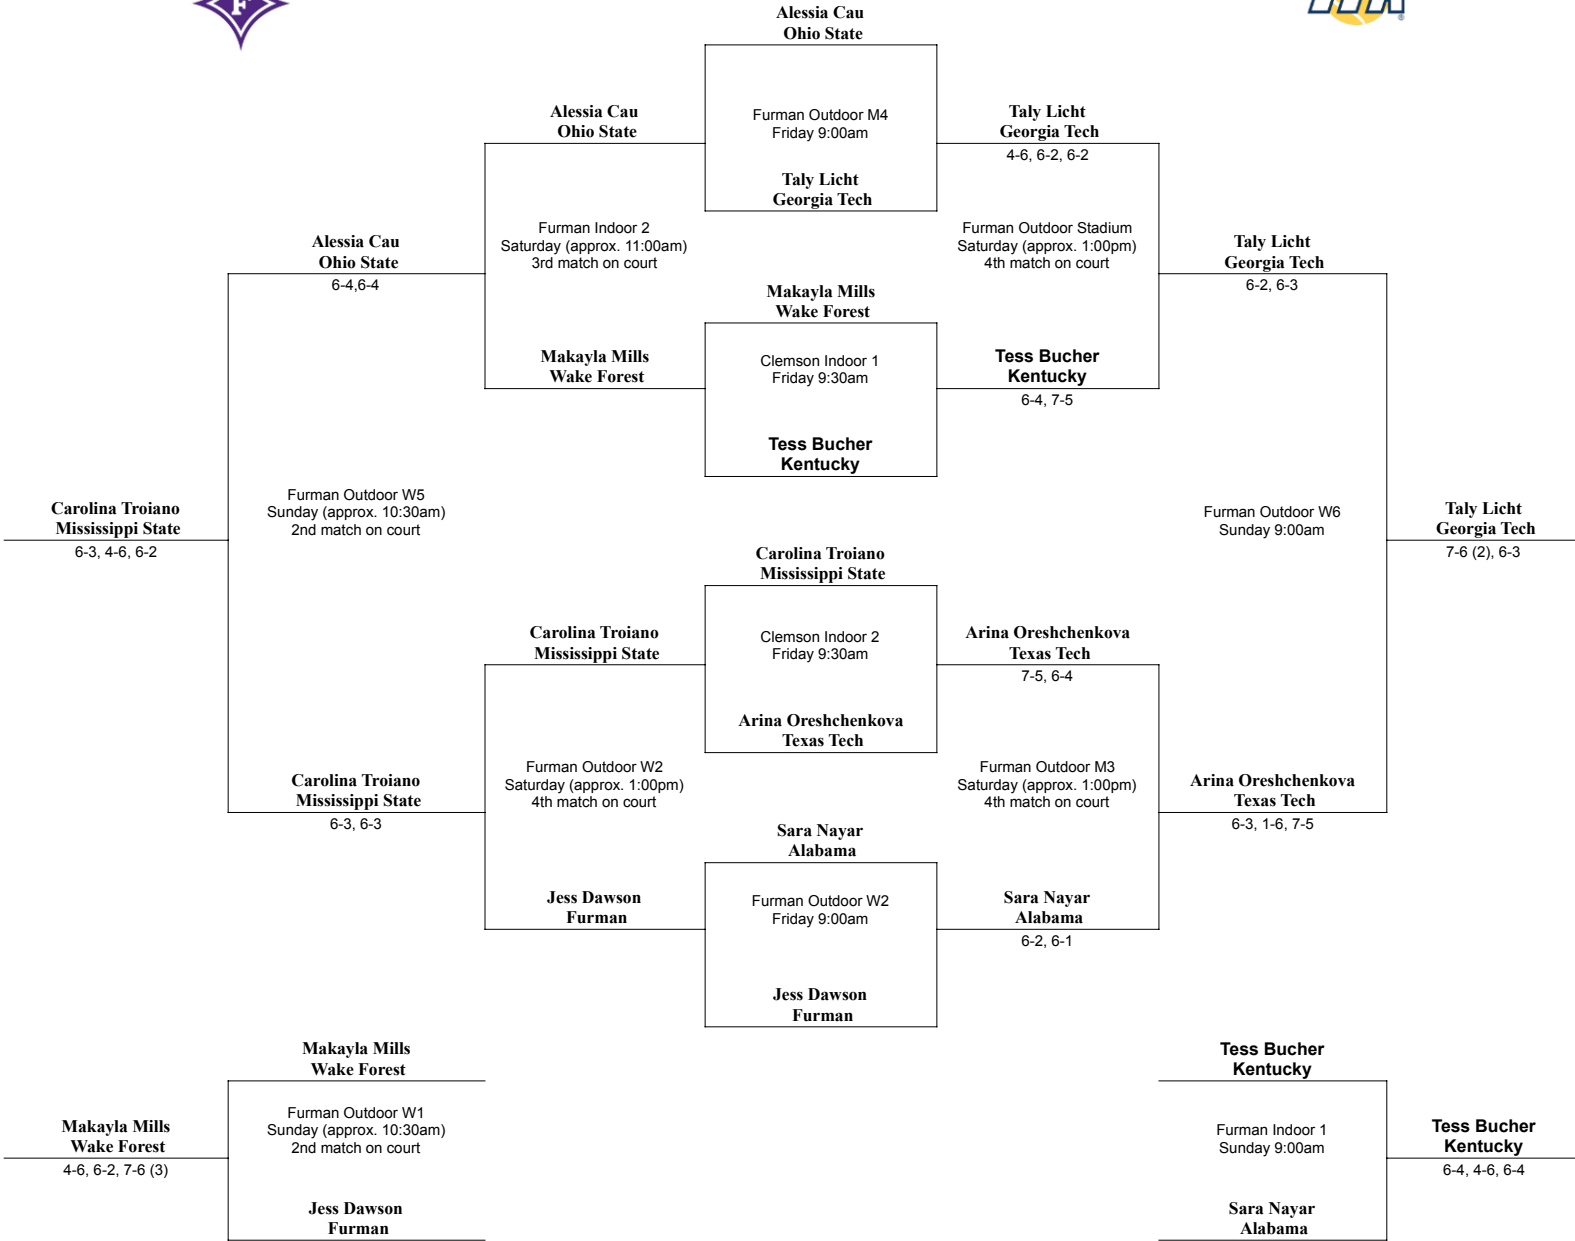

**Debbie Southern Furman Fall Classic September 13-15, 2024
Singles Flight 1**

**Debbie Southern Furman Fall Classic September 13-15, 2024
Singles Flight 2**

**Debbie Southern Furman Fall Classic September 13-15, 2024
Singles Flight 3**

**Debbie Southern Furman Fall Classic September 13-15, 2024
Singles Flight 4**

**Debbie Southern Furman Fall Classic September 13-15, 2024
Singles Flight 5**

**Debbie Southern Furman Fall Classic September 13-15, 2024
Singles Flight 6**

**Debbie Southern Furman Fall Classic September 13-15, 2024
Singles Flight 7**

**Debbie Southern Furman Fall Classic September 13-15, 2024
Singles Flight 8**

**Debbie Southern Furman Fall Classic September 13-15, 2024
Singles Flight 9**