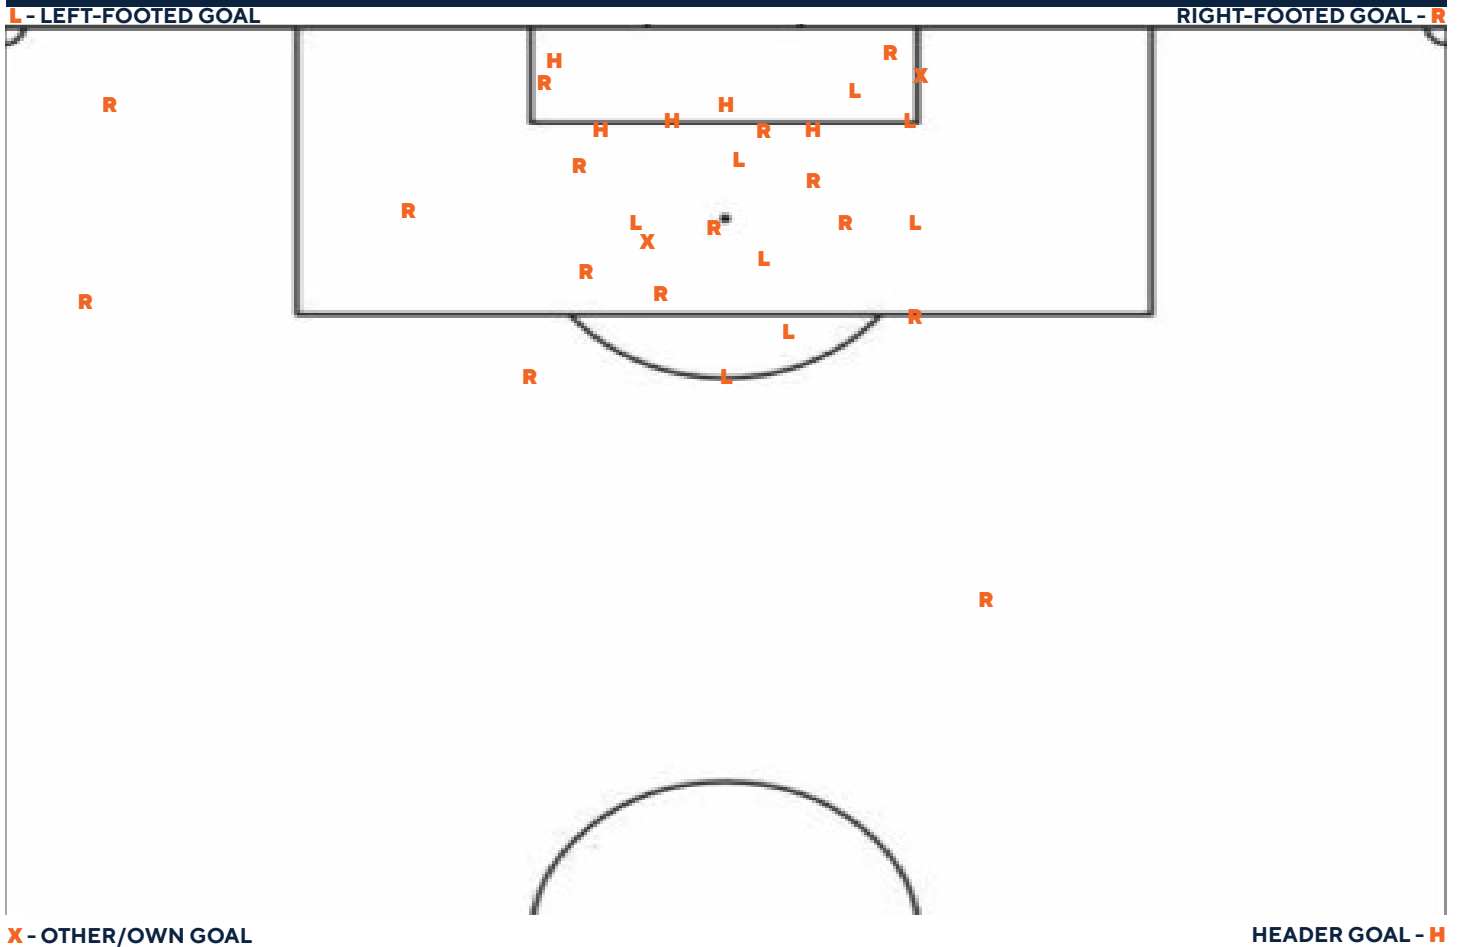

GOAL GRAPH

X - OTHER/OWN GOAL

HEADER GOAL - H

AUBURN SCORING BREAKDOWN

SET PIECES	7 G	No.	Scorer (No.)	Opponent	Assist	Time
FREE KICKS	4	1	Own Goal	Clemson	Houston (unofficial)	2:49
CORNER KICKS	3	2	Driver	Clemson	Mooney	28:13
GOAL KICKS	0	3	Woodson	Clemson		52:34
THROW INS	0	4	Contreras	Clemson	Haddock	65:46
PENALTIES	0	5	Haddock	Southern Miss	Sallee	9:36
TRANSITION/COUNTER	5	6	Sallee	Southern Miss	Haddock	23:33
CROSS	7	7	Candelino	Southern Miss	Driver, Thibodaux	36:08
OUTSIDE THE BOX	4	8	Crosby	Southern Miss	Driver, Borders	43:24
DEFLECTION FINISH	1	9	Thibodaux	Southern Miss	Osborne	60:53
OWN GOAL	2	10	Thibodaux (2)	Southern Miss		70:06
RUN OF PLAY	23 G	11	Haddock (2)	Coastal Carolina		8:12
		12	Thatcher	Coastal Carolina	Sallee, Haddock	18:07
		13	S. Brown	Coastal Carolina	Woodson, Haddock	79:47
		14	Haddock (3)	at South Alabama	Thatcher	49:06
		15	Mooney	at South Alabama		54:14
		16	Woodson (2)	at South Alabama	S. Brown	58:05
		17	Woodson (3)	at South Alabama	Houston	66:24
		18	Borders	at South Alabama	Driver, C. Brown	81:23
		19	Own Goal	at South Alabama	C. Brown (unofficial)	87:36
		20	Sallee (2)	App State	Mooney	2:25
		21	Driver (2)	App State	Prohaska	27:00
		22	Contreras (2)	App State	Thibodaux	43:50
		23	Sallee (3)	at Samford	S. Brown, Haddock	5:33
		24	Woodson (4)	at Samford	Thatcher	9:49
		25	Borders (2)	at Samford	Thibodaux	40:19
		26	Sallee (4)	at Samford	Haddock	46:36
		27	Woodson (5)	at Samford	Thatcher, Sallee	53:27
		28	Woodson (6)	Ohio State	Contreras	48:39
		29	Sallee (5)	Old Dominion	Mooney, Thatcher	17:22
		30	Contreras (3)	Old Dominion	Woodson	61:35