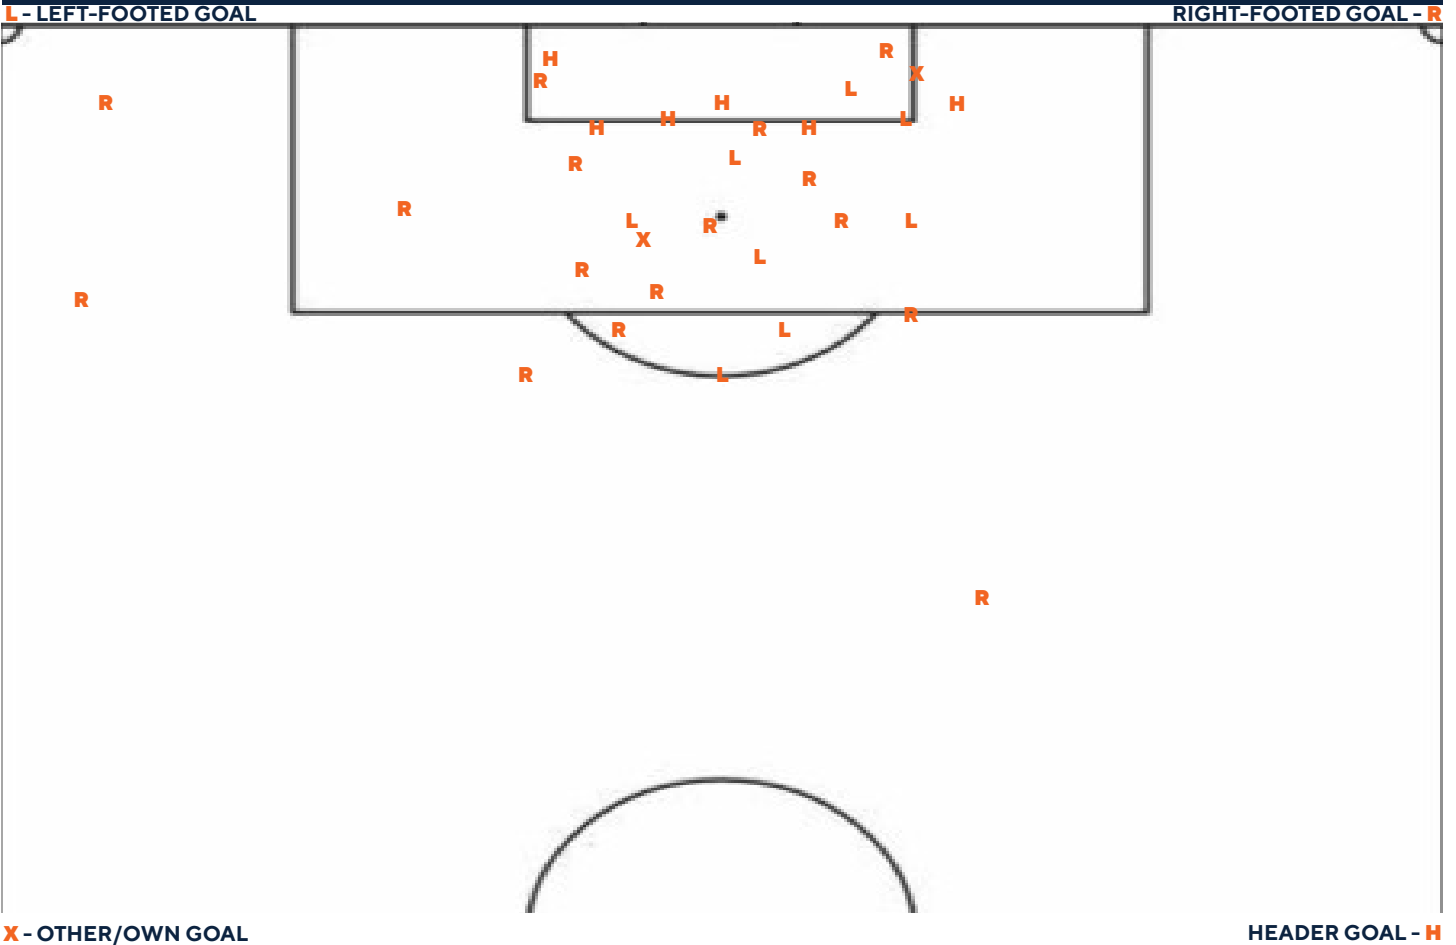

GOAL GRAPH

AUBURN SCORING BREAKDOWN

SET PIECES	7 G	No.	Scorer (No.)	Opponent	Assist	Time
FREE KICKS	4	1	Own Goal	Clemson	Houston (unofficial)	2:49
CORNER KICKS	3	2	Driver	Clemson	Mooney	28:13
GOAL KICKS	0	3	Woodson	Clemson		52:34
THROW INS	0	4	Contreras	Clemson	Haddock	65:46
PENALTIES	0	5	Haddock	Southern Miss	Sallee	9:36
TRANSITION/COUNTER	5	6	Sallee	Southern Miss	Haddock	23:33
CROSS	8	7	Candelino	Southern Miss	Driver, Thibodaux	36:08
OUTSIDE THE BOX	7	8	Crosby	Southern Miss	Driver, Borders	43:24
DEFLECTION FINISH	1	9	Thibodaux	Southern Miss	Osborne	60:53
OWN GOAL	2	10	Thibodaux (2)	Southern Miss		70:06
RUN OF PLAY	25 G	11	Haddock (2)	Coastal Carolina		8:12
		12	Thatcher	Coastal Carolina	Sallee, Haddock	18:07
		13	S. Brown	Coastal Carolina	Woodson, Haddock	79:47
		14	Haddock (3)	at South Alabama	Thatcher	49:06
		15	Mooney	at South Alabama		54:14
		16	Woodson (2)	at South Alabama	S. Brown	58:05
		17	Woodson (3)	at South Alabama	Houston	66:24
		18	Borders	at South Alabama	Driver, C. Brown	81:23
		19	Own Goal	at South Alabama	C. Brown (unofficial)	87:36
		20	Sallee (2)	App State	Mooney	2:25
		21	Driver (2)	App State	Prohaska	27:00
		22	Contreras (2)	App State	Thibodaux	43:50
		23	Sallee (3)	at Samford	S. Brown, Haddock	5:33
		24	Woodson (4)	at Samford	Thatcher	9:49
		25	Borders (2)	at Samford	Thibodaux	40:19
		26	Sallee (4)	at Samford	Haddock	46:36
		27	Woodson (5)	at Samford	Thatcher, Sallee	53:27
		28	Woodson (6)	Ohio State	Contreras	48:39
		29	Sallee (5)	Old Dominion	Mooney, Thatcher	17:22
		30	Contreras (3)	Old Dominion	Woodson	61:35
		31	Driver (3)	Vanderbilt	Mooney	28:59
		32	Thibodaux (3)	Vanderbilt		43:38