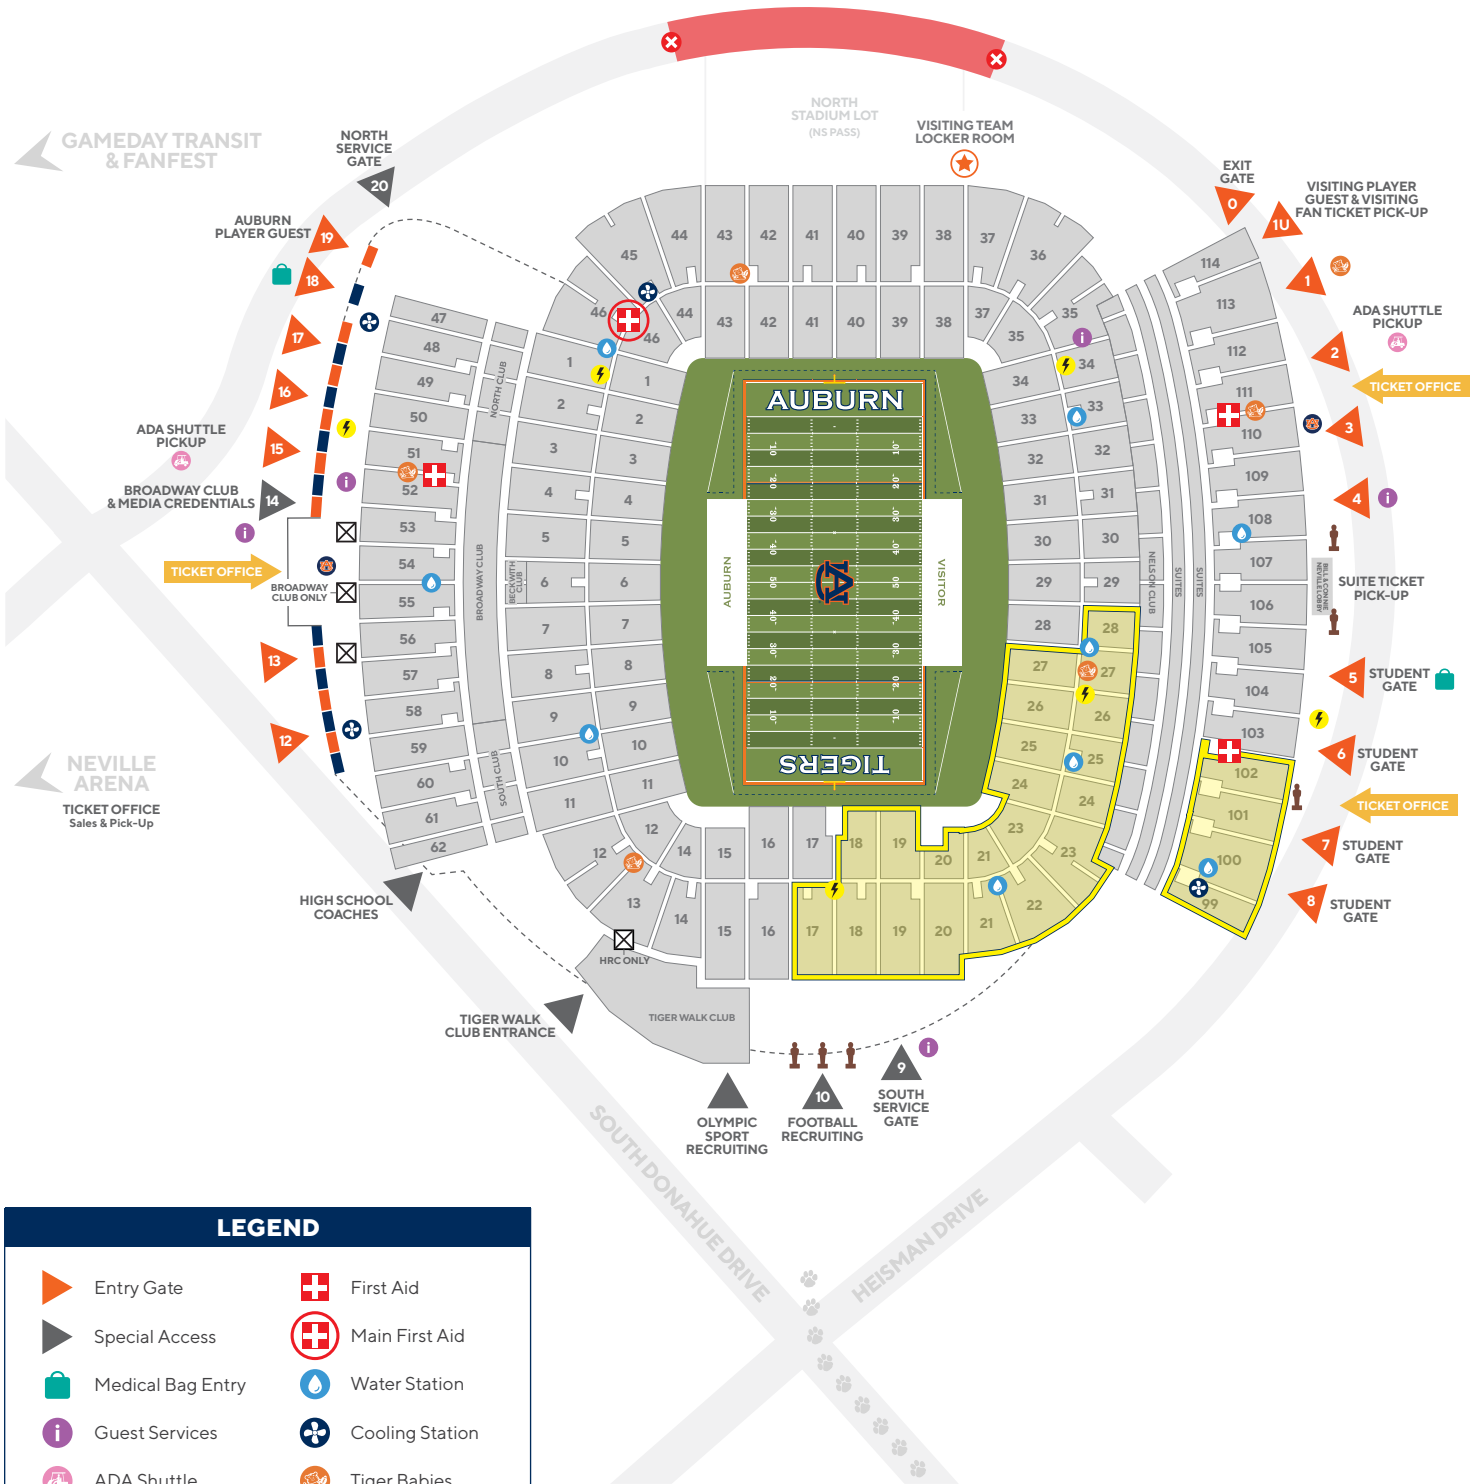

2024 AUBURN STADIUM MAP

REVISED: 9.21.24

LEGEND

	Entry Gate		First Aid
	Special Access		Main First Aid
	Medical Bag Entry		Water Station
	Guest Services		Cooling Station
	ADA Shuttle		Tiger Babies
	Statues		Charging Station
	Elevator		Team Shop
	Student Section <i>Seating bowl closed to non-students</i>		

Auburn University is a smoke-free campus. **THANK YOU FOR NOT SMOKING.**

Map information is subject to change. Visit AUBURNTIGERS.COM for updates to this map and other game day information.