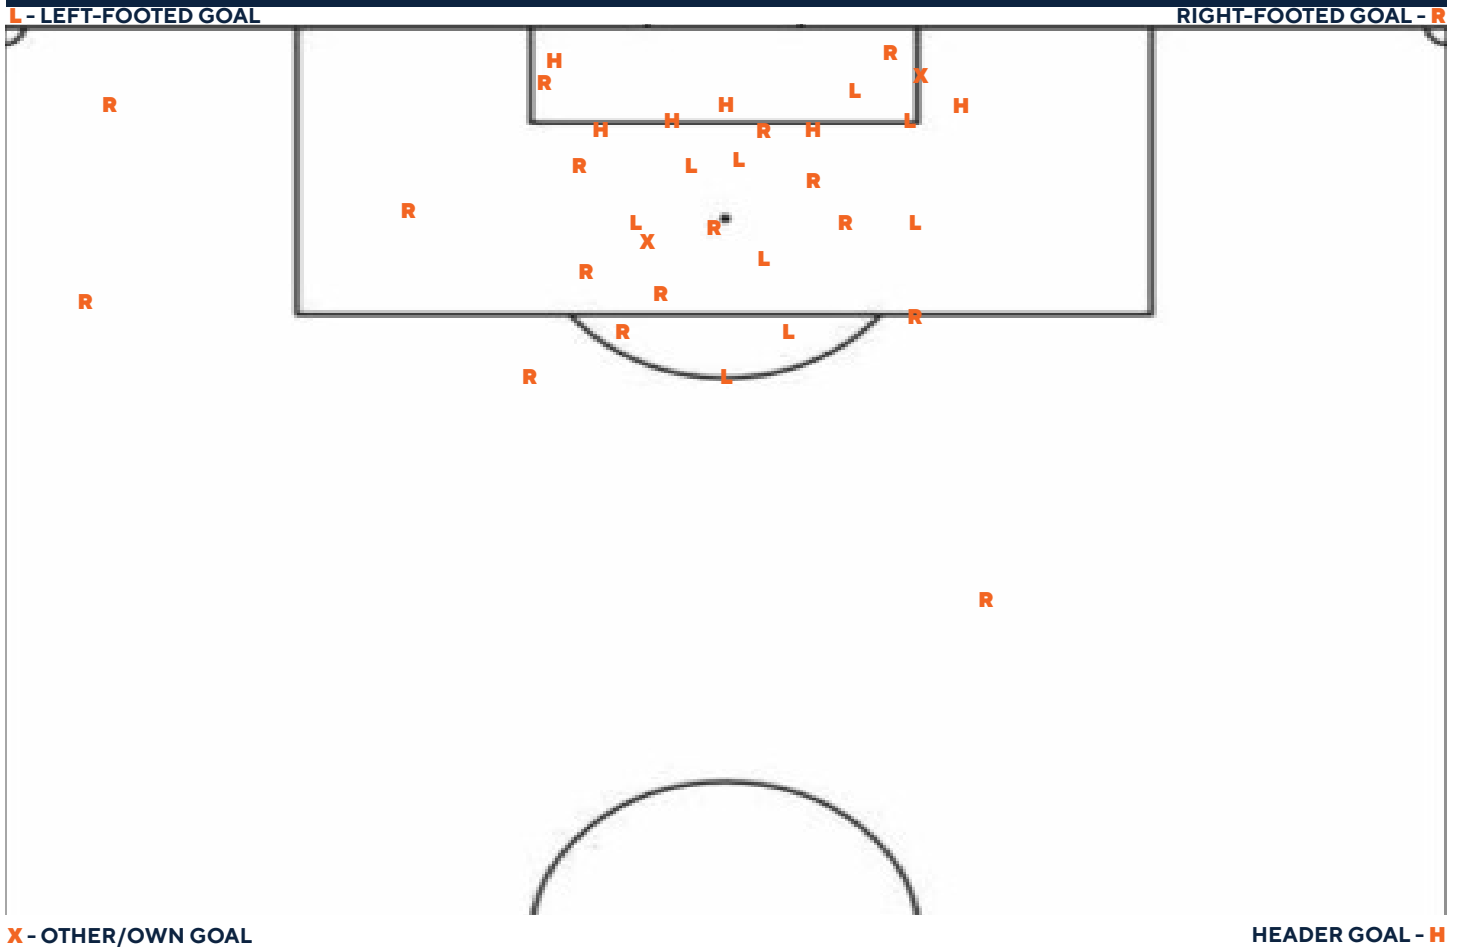

GOAL GRAPH

AUBURN SCORING BREAKDOWN

Category	Count	No.	Scorer (No.)	Opponent	Assist	Time
SET PIECES	8 G	1	Own Goal	Clemson	Houston (unofficial)	2:49
FREE KICKS	5	2	Driver	Clemson	Mooney	28:13
CORNER KICKS	3	3	Woodson	Clemson		52:34
GOAL KICKS	0	4	Contreras	Clemson	Haddock	65:46
THROW INS	0	5	Haddock	Southern Miss	Sallee	9:36
PENALTIES	0	6	Sallee	Southern Miss	Haddock	23:33
TRANSITION/COUNTER	5	7	Candelino	Southern Miss	Driver, Thibodaux	36:08
CROSS	8	8	Crosby	Southern Miss	Driver, Borders	43:24
OUTSIDE THE BOX	7	9	Thibodaux	Southern Miss	Osborne	60:53
DEFLECTION FINISH	1	10	Thibodaux (2)	Southern Miss		70:06
OWN GOAL	2	11	Haddock (2)	Coastal Carolina		8:12
RUN OF PLAY	25 G	12	Thatcher	Coastal Carolina	Sallee, Haddock	18:07
		13	S. Brown	Coastal Carolina	Woodson, Haddock	79:47
		14	Haddock (3)	at South Alabama	Thatcher	49:06
		15	Mooney	at South Alabama		54:14
		16	Woodson (2)	at South Alabama	S. Brown	58:05
		17	Woodson (3)	at South Alabama	Houston	66:24
		18	Borders	at South Alabama	Driver, C. Brown	81:23
		19	Own Goal	at South Alabama	C. Brown (unofficial)	87:36
		20	Sallee (2)	App State	Mooney	2:25
		21	Driver (2)	App State	Prohaska	27:00
		22	Contreras (2)	App State	Thibodaux	43:50
		23	Sallee (3)	at Samford	S. Brown, Haddock	5:33
		24	Woodson (4)	at Samford	Thatcher	9:49
		25	Borders (2)	at Samford	Thibodaux	40:19
		26	Sallee (4)	at Samford	Haddock	46:36
		27	Woodson (5)	at Samford	Thatcher, Sallee	53:27
		28	Woodson (6)	Ohio State	Contreras	48:39
		29	Sallee (5)	Old Dominion	Mooney, Thatcher	17:22
		30	Contreras (3)	Old Dominion	Woodson	61:35
		31	Driver (3)	Vanderbilt	Mooney	28:59
		32	Thibodaux (3)	Vanderbilt		43:38
		33	Crosby (2)	Florida	Haddock, Contreras	64:18