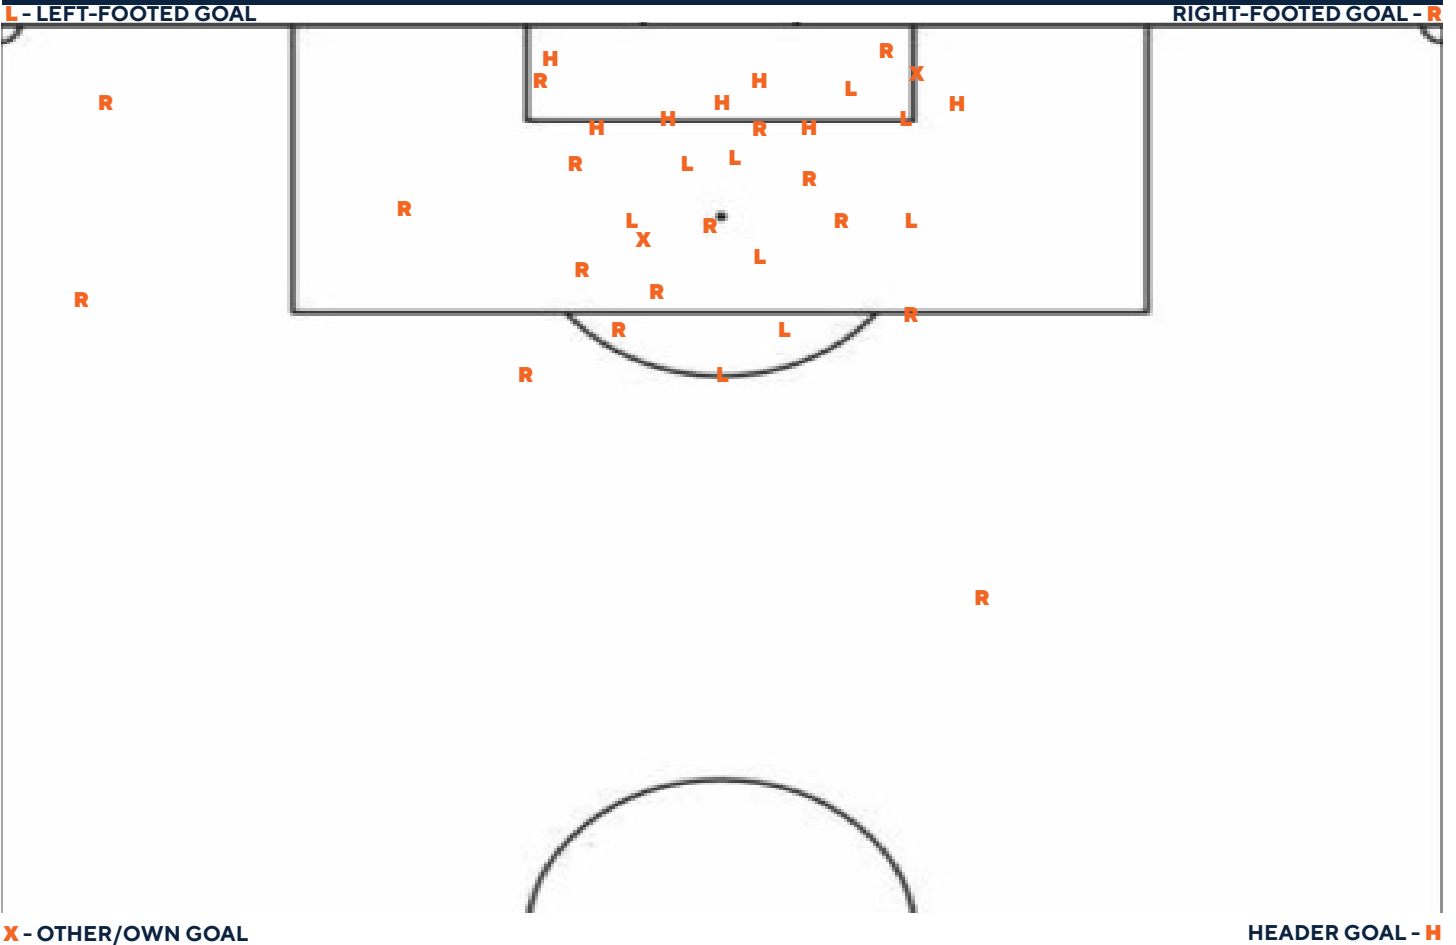

GOAL GRAPH

AUBURN SCORING BREAKDOWN

SET PIECES	9 G	No.	Scorer (No.)	Opponent	Assist	Time
FREE KICKS	6	1	Own Goal	Clemson	Houston (unofficial)	2:49
CORNER KICKS	3	2	Driver	Clemson	Mooney	28:13
GOAL KICKS	0	3	Woodson	Clemson		52:34
THROW INS	0	4	Contreras	Clemson	Haddock	65:46
PENALTIES	0	5	Haddock	Southern Miss	Sallee	9:36
TRANSITION/COUNTER	5	6	Sallee	Southern Miss	Haddock	23:33
CROSS	8	7	Candelino	Southern Miss	Driver, Thibodaux	36:08
OUTSIDE THE BOX	7	8	Crosby	Southern Miss	Driver, Borders	43:24
DEFLECTION FINISH	1	9	Thibodaux	Southern Miss	Osborne	60:53
OWN GOAL	2	10	Thibodaux (2)	Southern Miss		70:06
RUN OF PLAY	25 G	11	Haddock (2)	Coastal Carolina		8:12
		12	Thatcher	Coastal Carolina	Sallee, Haddock	18:07
		13	S. Brown	Coastal Carolina	Woodson, Haddock	79:47
		14	Haddock (3)	at South Alabama	Thatcher	49:06
		15	Mooney	at South Alabama		54:14
		16	Woodson (2)	at South Alabama	S. Brown	58:05
		17	Woodson (3)	at South Alabama	Houston	66:24
		18	Borders	at South Alabama	Driver, C. Brown	81:23
		19	Own Goal	at South Alabama	C. Brown (unofficial)	87:36
		20	Sallee (2)	App State	Mooney	2:25
		21	Driver (2)	App State	Prohaska	27:00
		22	Contreras (2)	App State	Thibodaux	43:50
		23	Sallee (3)	at Samford	S. Brown, Haddock	5:33
		24	Woodson (4)	at Samford	Thatcher	9:49
		25	Borders (2)	at Samford	Thibodaux	40:19
		26	Sallee (4)	at Samford	Haddock	46:36
		27	Woodson (5)	at Samford	Thatcher, Sallee	53:27
		28	Woodson (6)	Ohio State	Contreras	48:39
		29	Sallee (5)	Old Dominion	Mooney, Thatcher	17:22
		30	Contreras (3)	Old Dominion	Woodson	61:35
		31	Driver (3)	Vanderbilt	Mooney	28:59
		32	Thibodaux (3)	Vanderbilt		43:38
		33	Crosby (2)	Florida	Haddock, Contreras	64:18
		34	Contreras (4)	at Texas A&M	Haddock	82:10