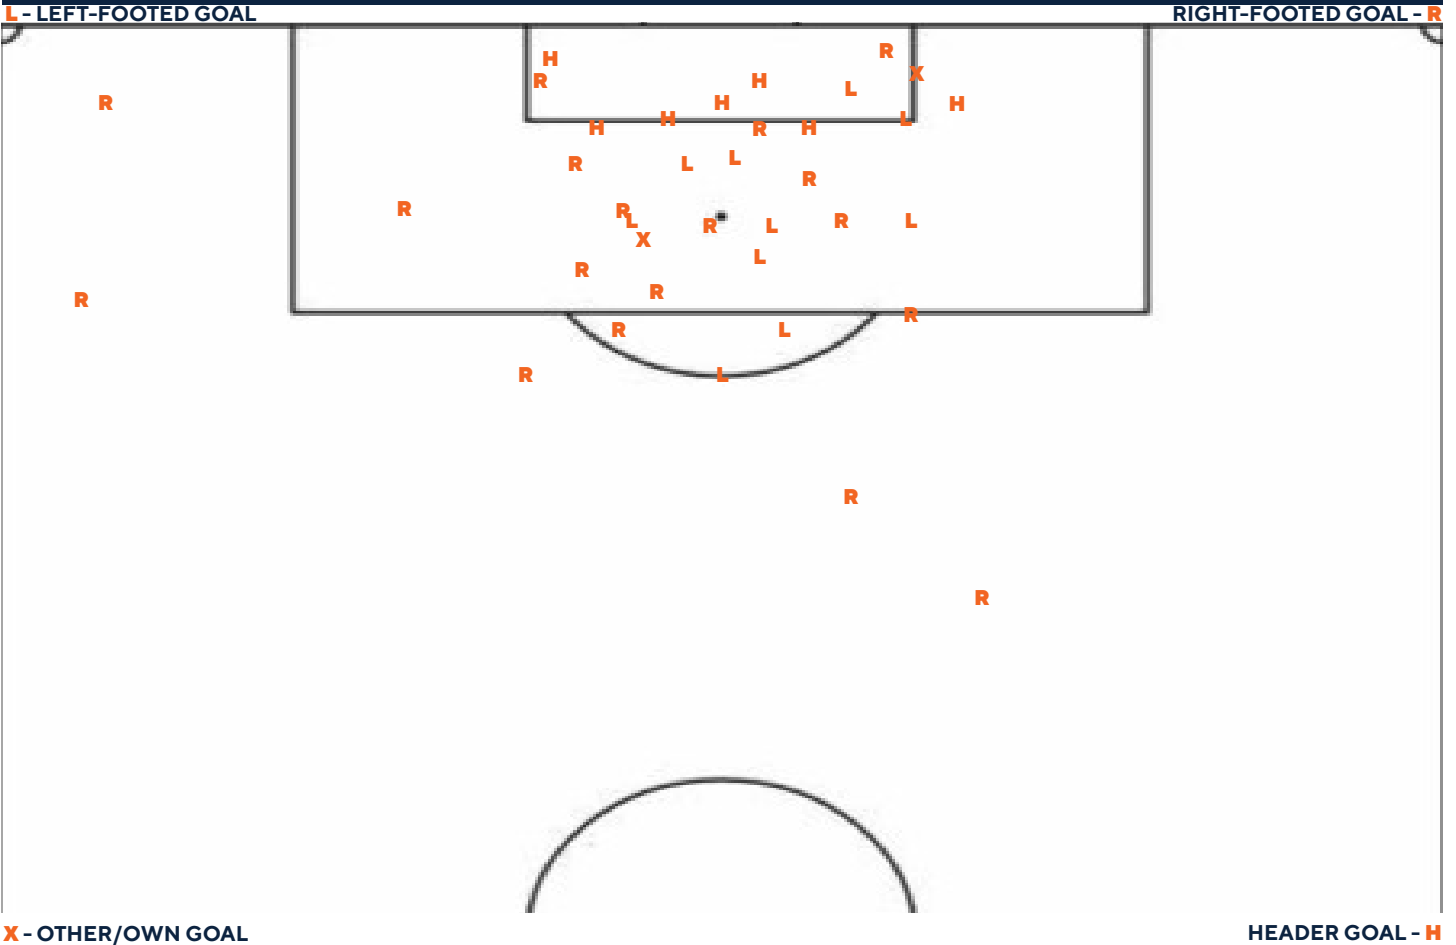

GOAL GRAPH

AUBURN SCORING BREAKDOWN

SET PIECES	9 G	No.	Scorer (No.)	Opponent	Assist	Time
FREE KICKS	6	1	Own Goal	Clemson	Houston (unofficial)	2:49
CORNER KICKS	3	2	Driver	Clemson	Mooney	28:13
GOAL KICKS	0	3	Woodson	Clemson		52:34
THROW INS	0	4	Contreras	Clemson	Haddock	65:46
PENALTIES	0	5	Haddock	Southern Miss	Sallee	9:36
TRANSITION/COUNTER	6	6	Sallee	Southern Miss	Haddock	23:33
CROSS	9	7	Candelino	Southern Miss	Driver, Thibodaux	36:08
OUTSIDE THE BOX	8	8	Crosby	Southern Miss	Driver, Borders	43:24
DEFLECTION FINISH	1	9	Thibodaux	Southern Miss	Osborne	60:53
OWN GOAL	2	10	Thibodaux (2)	Southern Miss		70:06
RUN OF PLAY	28 G	11	Haddock (2)	Coastal Carolina		8:12
		12	Thatcher	Coastal Carolina	Sallee, Haddock	18:07
		13	S. Brown	Coastal Carolina	Woodson, Haddock	79:47
		14	Haddock (3)	at South Alabama	Thatcher	49:06
		15	Mooney	at South Alabama		54:14
		16	Woodson (2)	at South Alabama	S. Brown	58:05
		17	Woodson (3)	at South Alabama	Houston	66:24
		18	Borders	at South Alabama	Driver, C. Brown	81:23
		19	Own Goal	at South Alabama	C. Brown (unofficial)	87:36
		20	Sallee (2)	App State	Mooney	2:25
		21	Driver (2)	App State	Prohaska	27:00
		22	Contreras (2)	App State	Thibodaux	43:50
		23	Sallee (3)	at Samford	S. Brown, Haddock	5:33
		24	Woodson (4)	at Samford	Thatcher	9:49
		25	Borders (2)	at Samford	Thibodaux	40:19
		26	Sallee (4)	at Samford	Haddock	46:36
		27	Woodson (5)	at Samford	Thatcher, Sallee	53:27
		28	Woodson (6)	Ohio State	Contreras	48:39
		29	Sallee (5)	Old Dominion	Mooney, Thatcher	17:22
		30	Contreras (3)	Old Dominion	Woodson	61:35
		31	Driver (3)	Vanderbilt	Mooney	28:59
		32	Thibodaux (3)	Vanderbilt		43:38
		33	Crosby (2)	Florida	Haddock, Contreras	64:18
		34	Contreras (4)	at Texas A&M	Haddock	82:10
		35	Haddock (4)	Ole Miss	Driver	47:58
		36	Woodson (7)	Ole Miss	Haddock, Driver	48:55
		37	Contreras (5)	Ole Miss		80:24