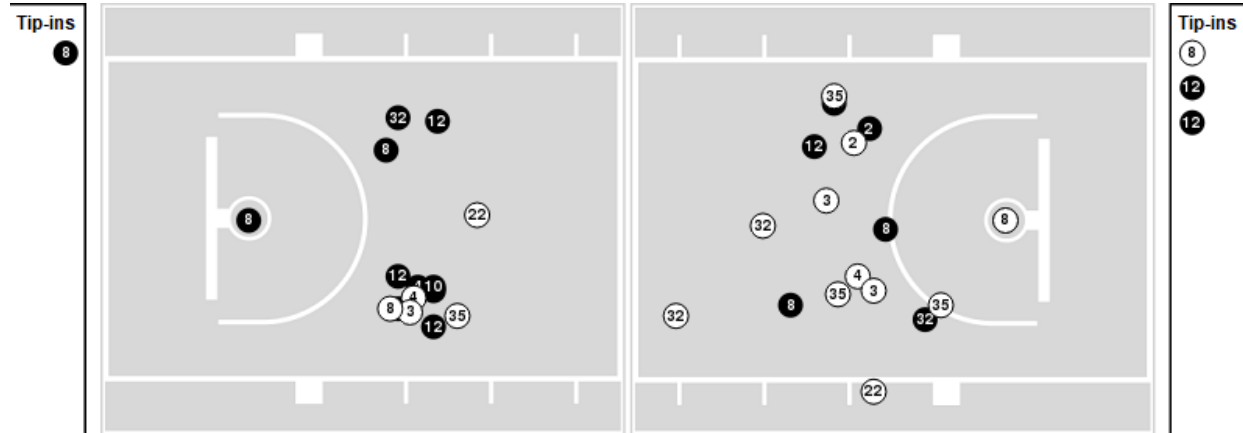

Shots in the Paint

● Made   ○ Missed   N - Player Number

Ole Miss	M/A	%
Field Goals	28/53	53
2 Points	21/40	52
3 Points	7/13	54
Free Throws	10/13	77

Ole Miss	M/A	%
Points in the Paint	36 (18/34)	53
Fast Break Points	6 (5/5)	100
Second Chance Points	14 (7/11)	64
Effective FG%	59