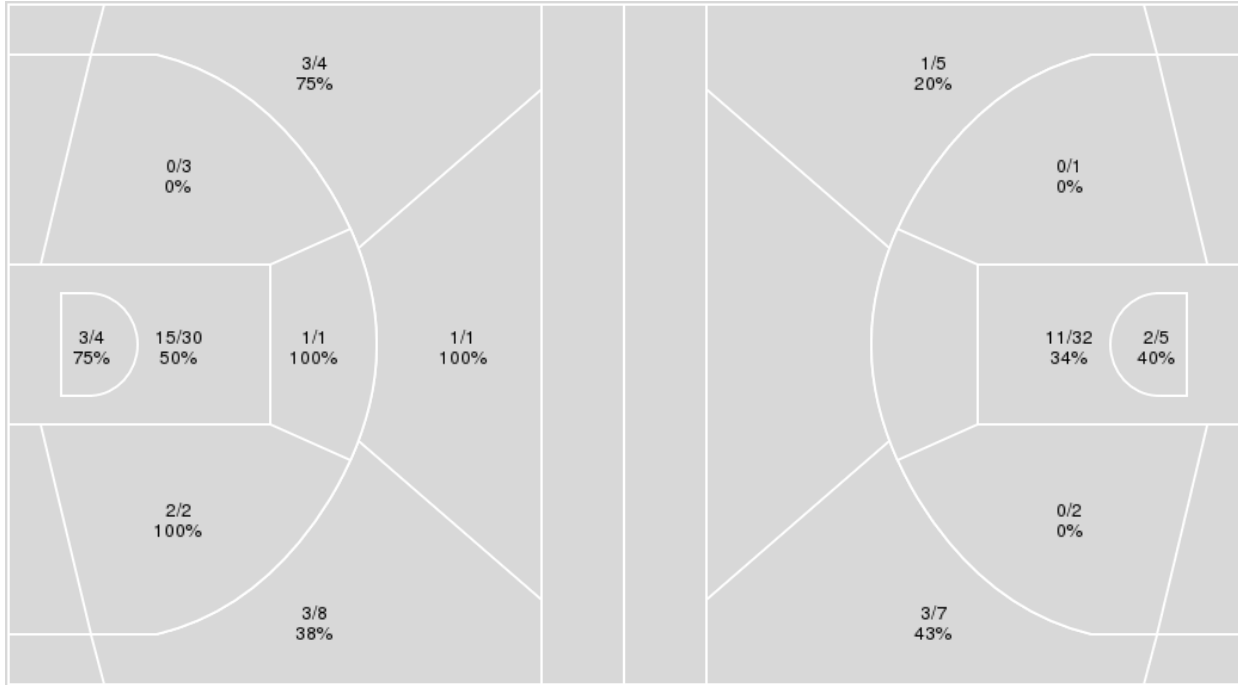

Auburn at Ole Miss

03/05/26 Bon Secours Wellness Arena, Greenville
2025-26 Women's Basketball

Officials: Brenda Pantoja, Timothy Greene, Toni Patillo

Players => All; FG Types => All ; Results => All ;

Players => All; FG Types => All ; Results => All ;

Ole Miss

Auburn

Ole Miss	M/A	%
Field Goals	28/53	53
2 Points	21/40	52
3 Points	7/13	54
Free Throws	10/13	77

Auburn	M/A	%
Field Goals	17/52	33
2 Points	13/40	32
3 Points	4/12	33
Free Throws	19/27	70