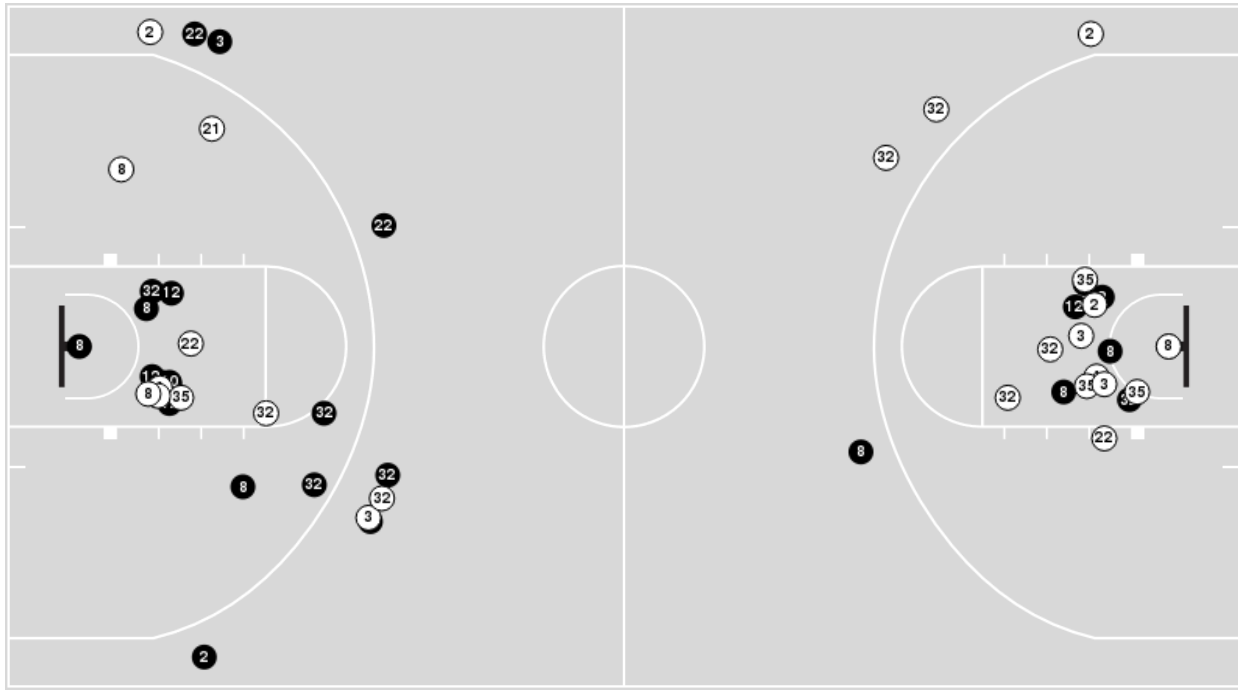

Auburn at Ole Miss

03/05/26 Bon Secours Wellness Arena, Greenville
2025-26 Women's Basketball

Officials: Brenda Pantoja, Timothy Greene, Toni Patillo

Players => All ; FG Types => All ; Results => All ;

Ole Miss

All Field Goals