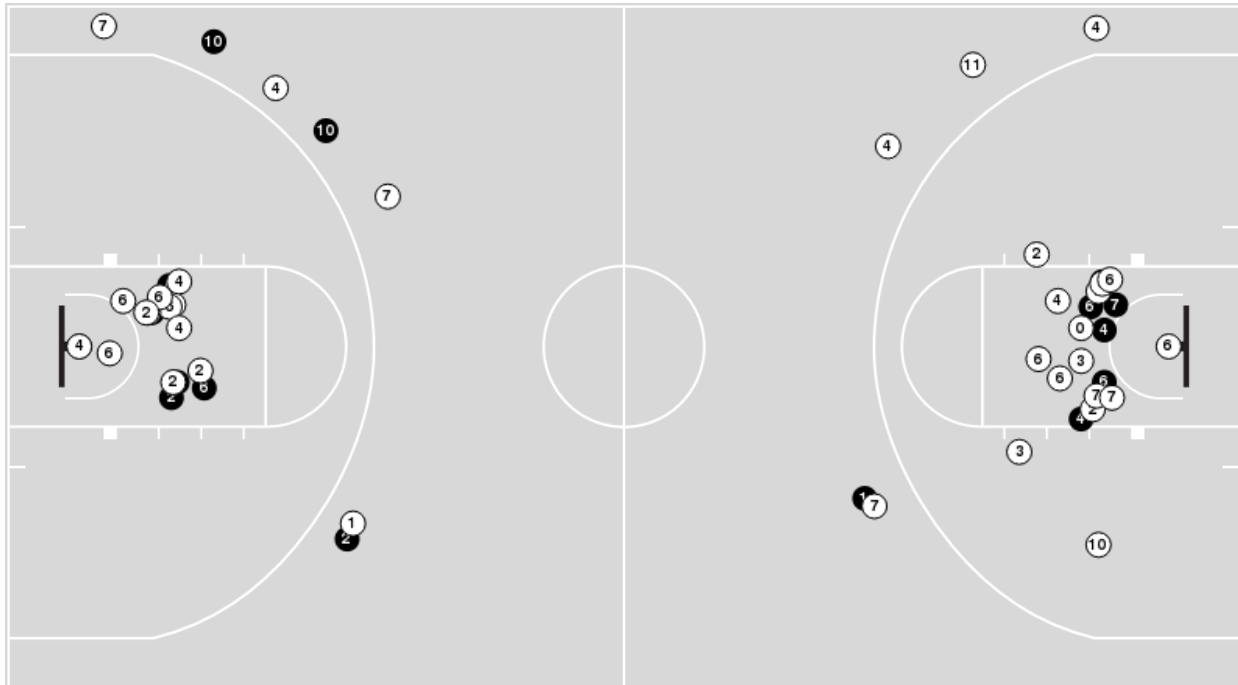

Auburn at Ole Miss

03/05/26 Bon Secours Wellness Arena, Greenville
2025-26 Women's Basketball

Officials: Brenda Pantoja, Timothy Greene, Toni Patillo

Players => All ; FG Types => All ; Results => All ;

Auburn

All Field Goals