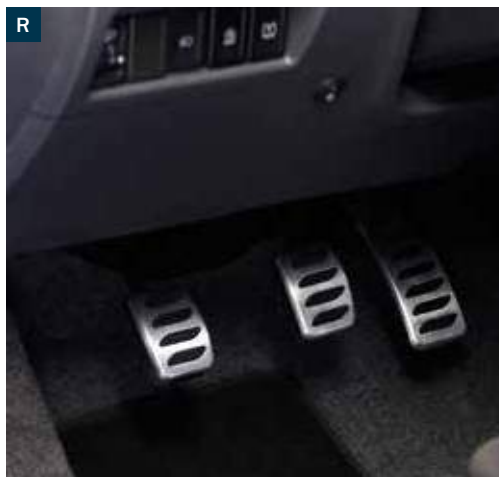

Comfort cruise Celerio AGS

33900-CCSUZ-011 € 499,00

Q

R

S

AUDIO & NAVIGATIE

Speaker upgrade set

3910P-UPGRD-SET € 199,00