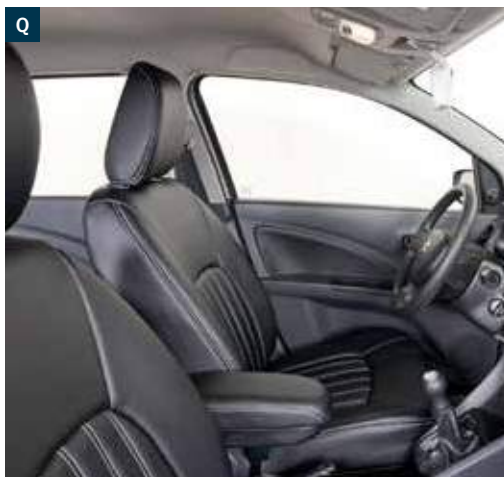

Comfort cruise Celerio AGS

33900-CCSUZ-011 € 499,00

Q

R

S

AUDIO & NAVIGATIE

Speaker upgrade set

3910P-UPGRD-SET € 199,00