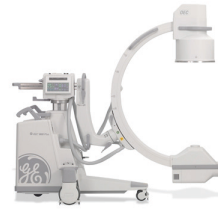

## Anyview 500R Mobile C-Arm

Excellent radiographic imaging  
at an economical price

The Anyview 500R Surgical Mobile C-Arm combines innovation and ease of use, making it the ideal option for a variety of applications.

- ✓ T9 or 12-inch High Resolution Image Intensifier
- ✓ Reduce radiation doses with pulse frequencies of 8, 15 or 30.
- ✓ Produces up to 30 frames per second in any imaging mode
- ✓ Kv and mA settings automatically optimize to the appropriate setting for each body part.
- ✓ Dual control panels allow clinicians to operate the C-arm from both sides of the unit.
- ✓ Intelligent Dose Reduction automatically reduces dosage without sacrificing image quality
- ✓ Tethered footswitch allows hands free imaging and image capture
- ✓ Dap software easily stores patient dose information and images
- ✓ DICOM 3.0 and PACS capable
- ✓ Stored Images on hard drive can be emailed, transferred to USB/ DVD or local printer/network

# C-Arm Comparison

Why Spend More?

	Anyview 500R	OEC 9800	OEC 9900 Elite	Philips BV Pulsera
X-ray tube anode	Rotating	Rotating	Rotating	Rotating
Radiographic mode	✓	✓	✓	✓
Fluoroscopic mode	✓	✓	✓	✓
17 kW @ 100 kVp	✓	✓		
Pulsed fluoroscopy	✓	✓	✓	✓
Pulses per second	8, 15, 30	1, 2, 4, 8	1, 2, 4, 8, 15	30
ABS control	✓	✓	✓	BodySmart
Snapshot mode	✓	✓	✓	Standard
Cine	30 fps	30 fps	30 fps	Standard
Reverse position	✓	✓	✓	✓
Warranty	2 year	1 year	1 year	1 year
<b>C-Arm Measurements</b>				
Free space	31"	31"	31"	30"
Depth	27"	26"	26"	24"
Orbital rotation	135°	148°	115°	135°
Horizontal travel	8"	8"	8"	8"
Vertical travel	19.7"	18"	18"	19.3"
Panning motion	12.5°	10°	10°	10°
Pivot rotation	360°	360°	360°	360°
Dimensions	70" x 32" x 71"	69" x 33" x 79"	69" x 33" x 79"	76" x 32" x 70"
Weight	552 lbs	720 lbs	606 lbs	683 lbs