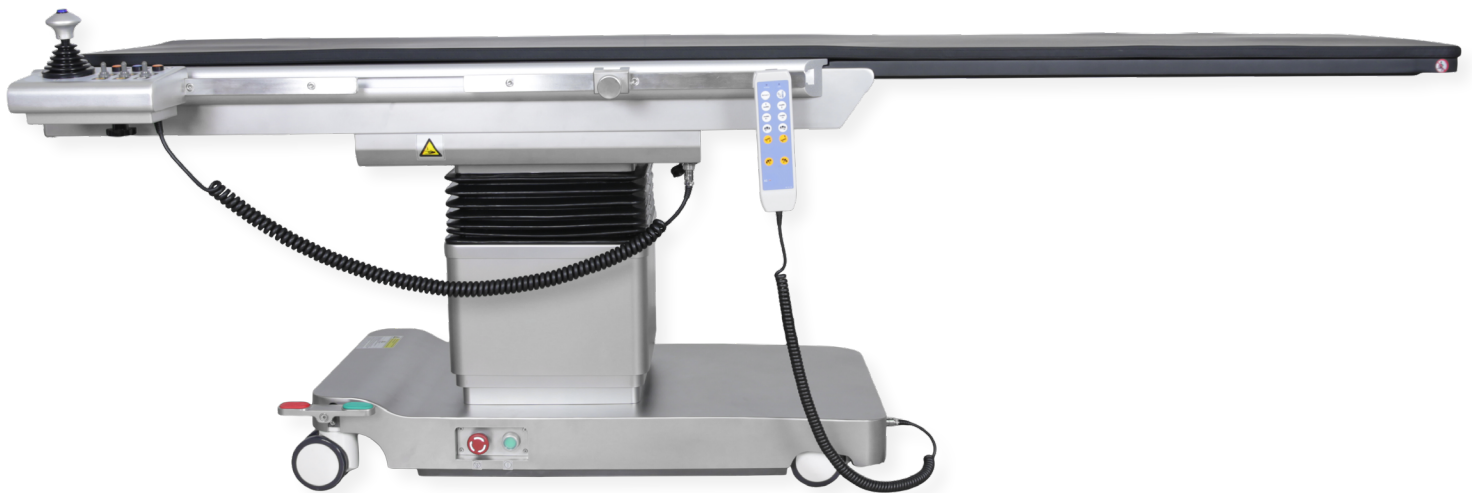

Avante Delphi CF

Float Top C-Arm Table

C-Arm and Vascular Table with Floating Top Movement

The Delphi CF is an affordable C-arm table with high-end, easy-to-use features. For more information, contact an Avante representative today. Ideal for imaging, pain management, vascular, and hybrid operating room applications.

FEATURES

- Maximum patient weight of 661 pounds centered on column, including raise/lower.
- Rapid positioning via the following table motions: height, lateral tilt, Trendelenburg, longitudinal travel, lateral travel.
- Carbon fiber table allows clinicians to get high-quality, clear images with low X-ray doses.
- Maximum full articulation weight of 450 lb including slide; 500 lb centered on column.
- Easy-to-use, five-movement C-arm table with high-speed actuators.
- High-quality casters and braking system allow clinicians to easily move the table.
- Comes standard with onboard control panel and handheld remote control.
- Micromotors ensure quick, smooth, and balanced table movements.
- Compatible with a variety of popular C-arm systems from industry-leading brands.

Lateral Roll: 0-27°

Power:
120 V / 50 Hz / 350 VA
(available in 220 V)

Length: 96.75"

Width: 20.9"

Thickness: 1.5"

Height: 28" - 44.75"

**Head Section
Transparency:** 72.5"

**Foot Section
Transparency:** 32.75"

Longitudinal Travel: 31.5"

Lateral Travel: 8"

**Vertical - Min.
distance from floor:** 28"

**Vertical - Max.
distance from floor:** 44.75"

Vertical - Travel: 16.75"

STANDARD ACCESSORIES

- › Mattress - 1 piece
- › Onboard Controller - 1 set
- › Remote Control - 1 set
- › Lateral support - 1 pair
- › IV pole
- › Fixed belts - 1 pair
- › Arm boards - 1 pair
- › Anesthesia screen
- › Removable rail - 2 pieces