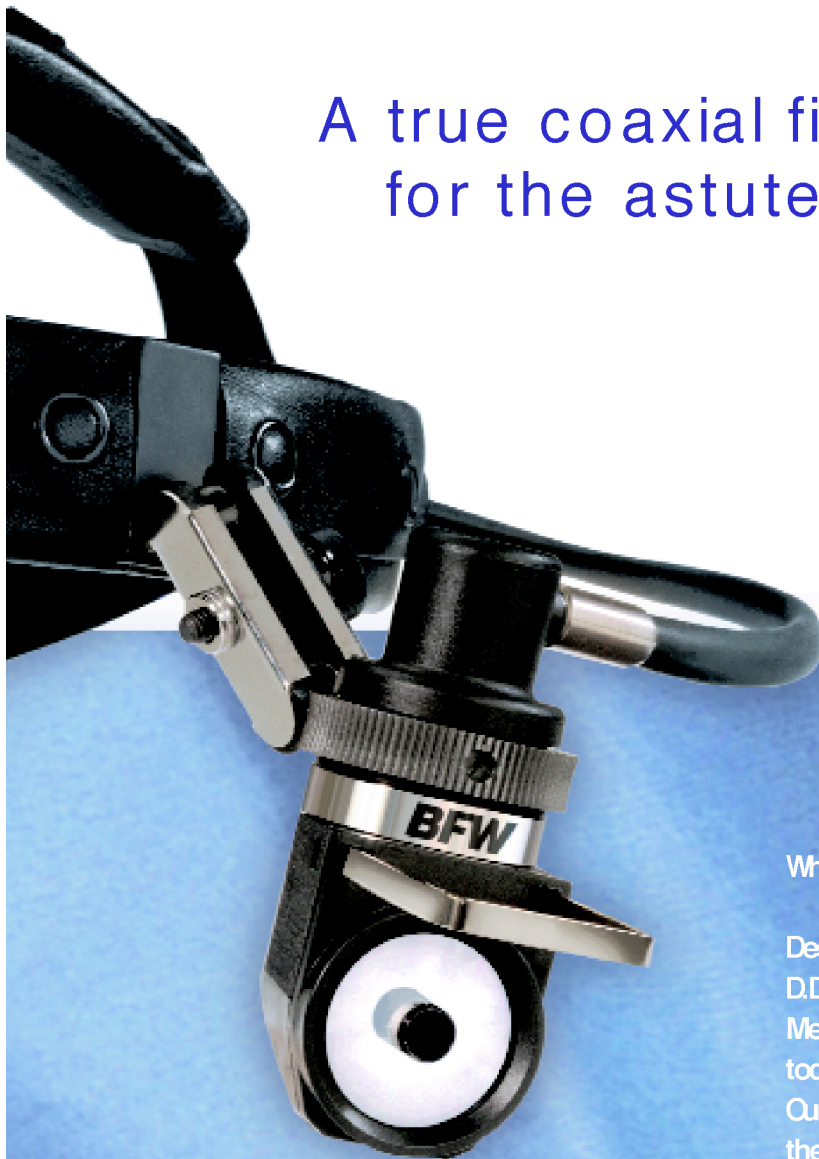

## A true coaxial fiber optic headlight for the astute ENT surgeon

Why is the Lawson Lite truly coaxial?

Designed in collaboration with William Lawson, M.D., D.D.S., professor of Otolaryngology at Mount Sinai Medical Center in New York, this is the only headlight today providing true monocular viewing.

Our mechanically advanced swivel lets you position the optic over your dominant eye. A tunnel centered through our High Beam TriLens optic results in undeviating, shadow-free vision with intense light reaching deep into any body cavity.

The only headlight  
today providing true  
monocular viewing

NEVER COMPROMISE  
START WITH YOUR VISION

Lawson Lite Classic

With all the advantages of our High Beam TriLens system, the Lawson Lite provides direct, shadow-free vision with intense light reaching into any deep cavity. It is compatible with our Maxenon™ xenon light sources or Maxillume™ and MiniMax™ T3 Quartz-Halogen series.