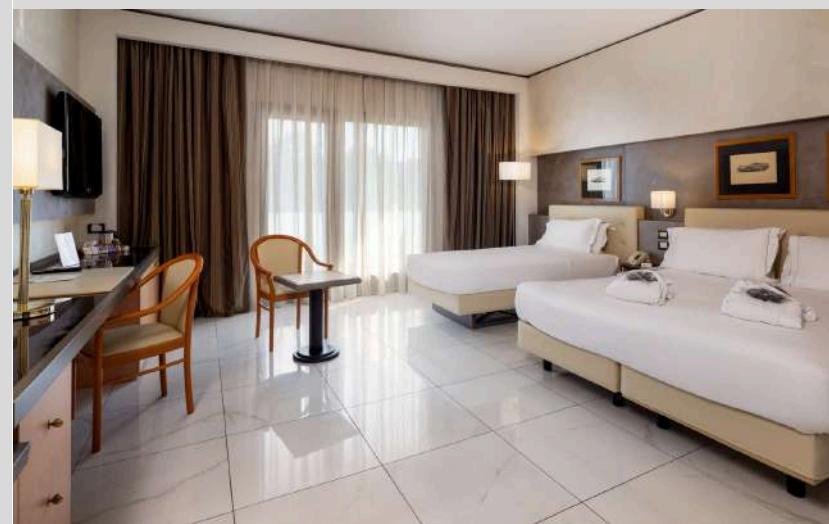

The hotel's 61 guest rooms are categorized into: Suite, Comfort and Economy. Each room is equipped with Wi-Fi, satellite TV with Chromecast and Sky channels, minibar, air conditioning, safe box, Alexa voice assistant, premium Queen or King Size beds designed to ensure a truly restorative night's sleep. Ample on-site parking, bicycle rentals and laundry service ensure a practical stay.

Le sue 125 camere sono suddivise in: Suite, Family, Superior, Triple, Comfort Plus, Comfort, Classic Accessibili ed Economy. Ciascuna è dotata di Wi-Fi, TV satellitare con servizio Chromecast canali SKY, frigobar, aria condizionata, cassaforte e letti, Queen o King Size, per un riposo rigenerante.

The hotel offers 125 rooms, categorized into: Suite, Family, Superior, Triple, Comfort Plus, Comfort, Accessible Classic, and Economy.

Each room is fully equipped with Wi-Fi, satellite TV featuring Chromecast and Sky channels, minibar, air conditioning, safe box, premium Queen or King Size beds to ensure a truly regenerative sleep experience.