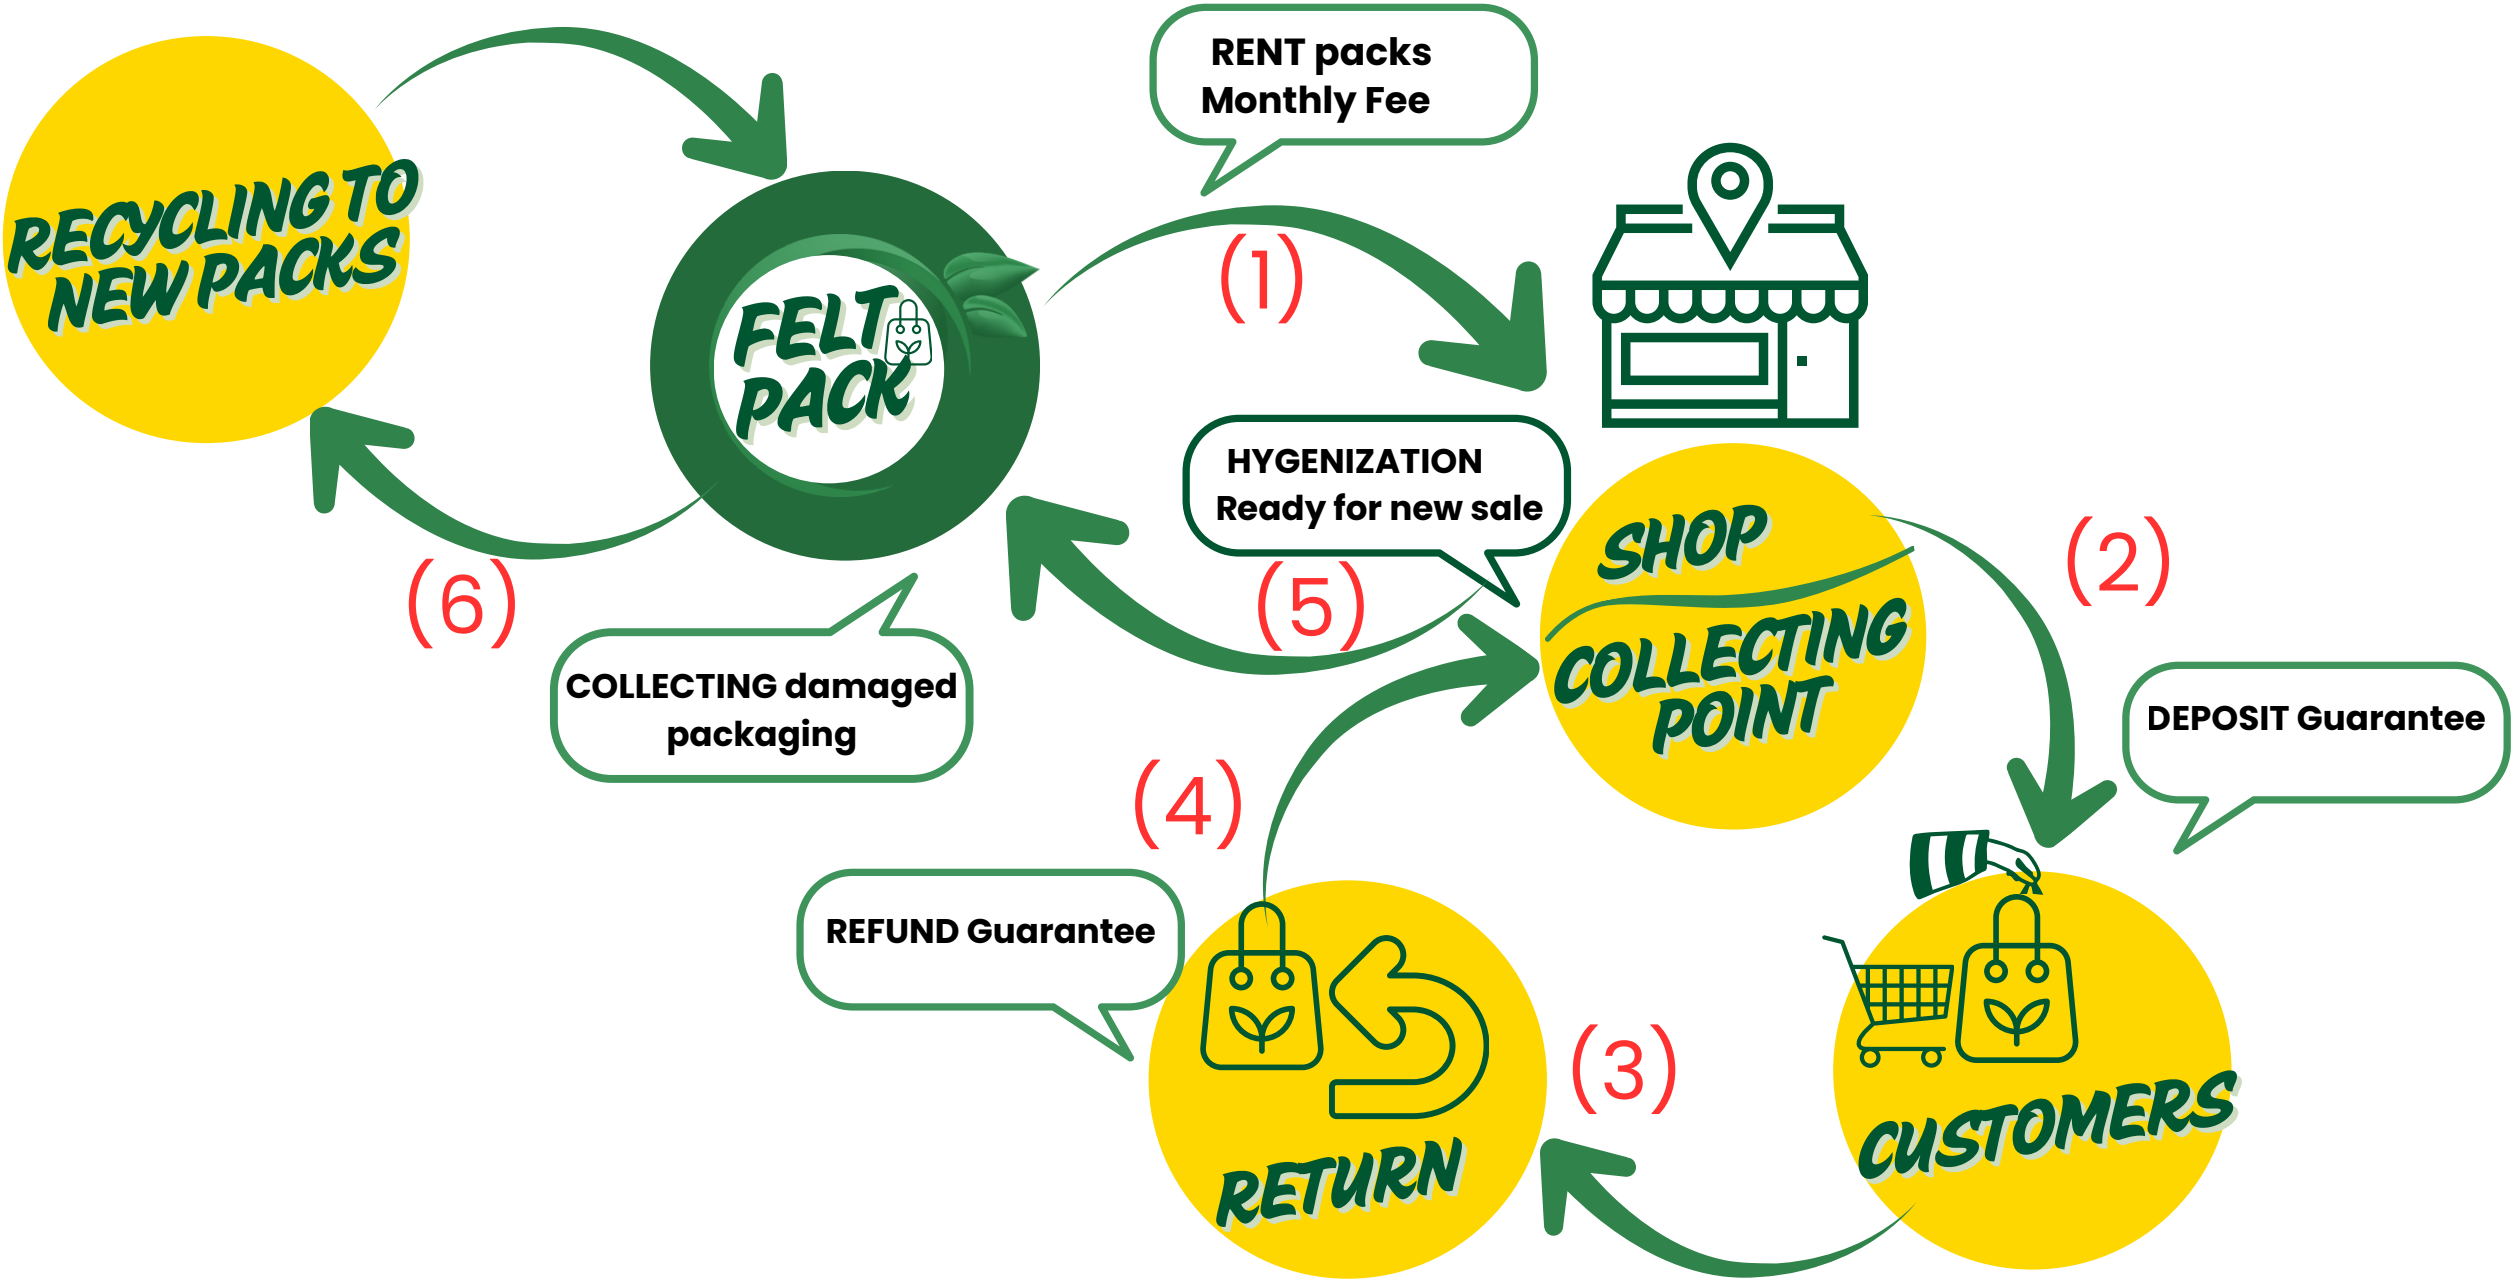

Eco-Friendly Packaging Initiative

From waste to value, closing the loop!

office@divanulverde.ro

Let's Connect

Reusable shopping bags

-  **Retail** - (grocery, supermarkets, clothing stores, bookstores)
-  **E-commerce businesses** - (who ship sustainably)
-  **Event organizers** - (festivals, fairs)
-  **End-consumers** - (environmentally conscious shoppers)

Guarantee customer satisfaction

FELT TRANSPORT BOXES

Remove harmful materials and substitute them with sustainable alternatives.

Replace with environmentally responsible options by protecting products and the planet with safe, recyclable, and sustainable materials.

FELT PROTECTION

FELT PROTECTION

Regulatory compliance

Packaging collection

Respecting the law

Compliance with **Law No. 249/2015**, but also with the **Extended Producer Responsibility ERP** regarding the responsibility of traders for the management of packaging waste placed on the market, and also considering the **PPWR EU Directive** adopted this year.

Customers can return the empty jars along with the reusable bag, in secure felt protection.

Reuse Responsibly

Care for the Planet

Easy to Reuse

- (1)** By renting the felt packs - Choose to offer your customers the opportunity to purchase their acquisitions in reusable packaging
- (2)** Retain a guarantee for each packaging purchase
- (3)** Customers can return the packaging to the store on their next visit
- (4)** Return the deposit
- (5)** Simply and safely sanitize the packaging, preparing it for a new purchase*
- (6)** Damaged packaging will be returned to us. It will be recycled and transformed into new packaging.