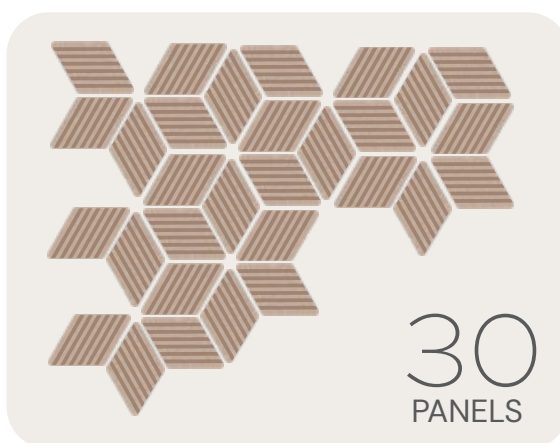

Apis Creative Shapes

With Apis, a single rhombus becomes many possibilities. Its combinations allow you to create dynamic, balanced compositions that are easy to adapt to different spaces in the home.