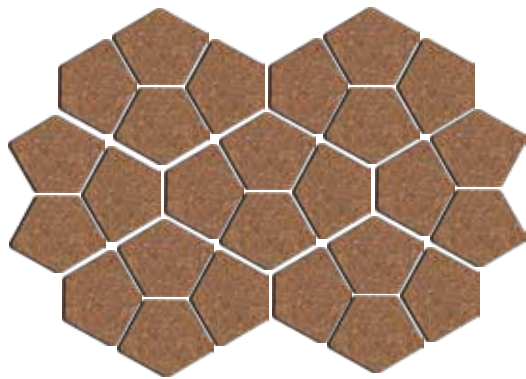

Pentagonal Leaf

A modular five-sided panel with a silhouette that is more organic than geometric. Its shape softens the composition and breaks the rigidity of more linear or repetitive patterns.

Based on the soft and enveloping geometry of the Pentagonal Leaf, this mosaic brings warmth, texture, and a subtle connection with nature. Perfect for lobbies and contemporary spaces that want to feel memorable, welcoming, and full of identity.