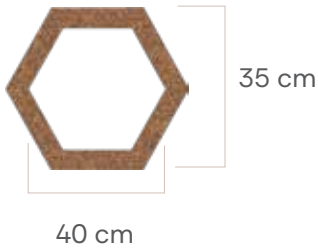

Small honeycomb panel

Medium honeycomb panel

Small arrow honeycomb panel

Medium arrow honeycomb panel

Honeycomb

Large hollow honeycomb panel

Large filled honeycomb panel

Its composition in different sizes recalls the natural harmony of a honeycomb, creating a wall with character, dynamism, and a subtle connection with nature. Ideal for offices, studios, and coworking spaces seeking a creative, fresh, and memorable environment.