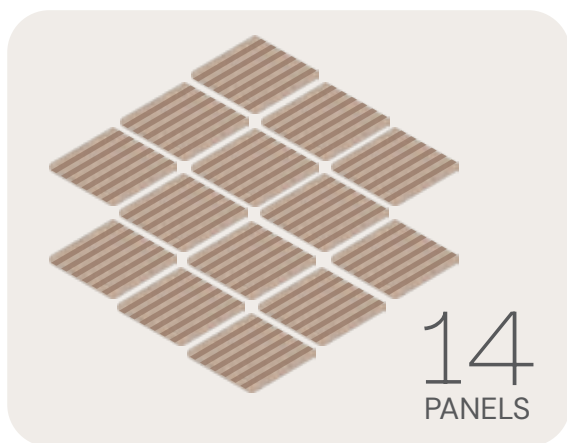

Apis Creative Shapes

With Apis, a single rhombus becomes many possibilities. Its combinations allow you to create dynamic, balanced compositions that are easy to adapt to different spaces in the home.