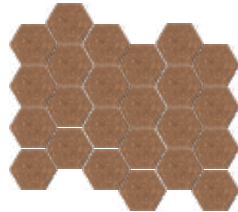

Small honeycomb panel

Medium honeycomb panel

Small arrow honeycomb panel

Medium arrow honeycomb panel

Honeycomb

Large hollow honeycomb panel

Large filled honeycomb panel

Its composition in different sizes recalls the natural harmony of a honeycomb, creating a wall with character, dynamism, and a subtle connection with nature. Ideal for offices, studios, and coworking spaces seeking a creative, fresh, and memorable environment.