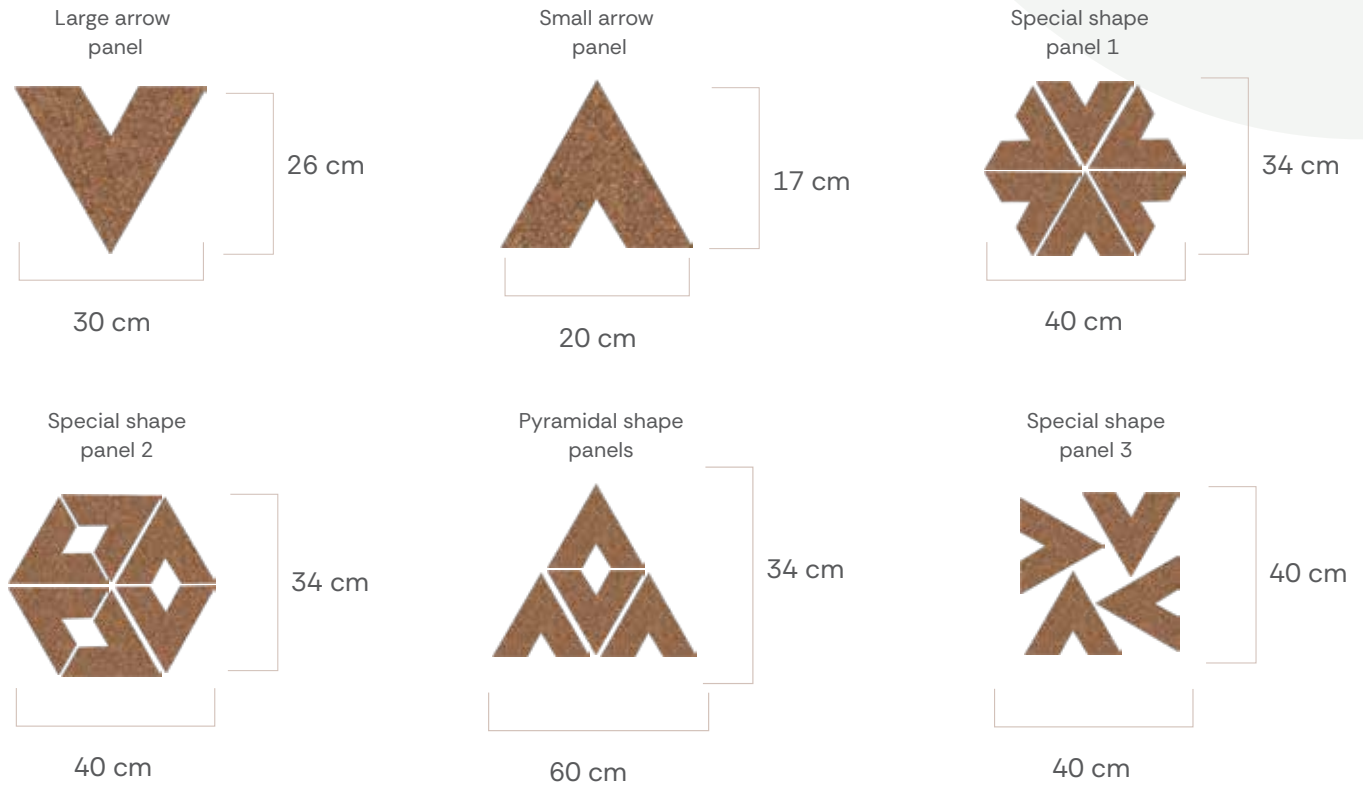

Snowflake

Modular panel with a radial structure that breaks the rigidity of the grid and brings greater visual dynamism.