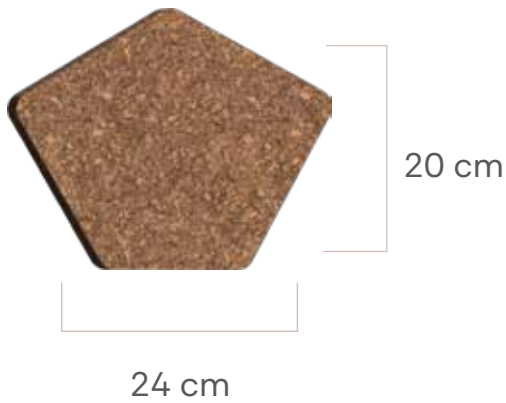

Pentagonal Leaf

A modular five-sided panel with a silhouette that is more organic than geometric. Its shape softens the composition and breaks the rigidity of more linear or repetitive patterns.

Based on the soft and enveloping geometry of the Pentagonal Leaf, this mosaic brings warmth, texture, and a subtle connection with nature. Perfect for lobbies and contemporary spaces that want to feel memorable, welcoming, and full of identity.