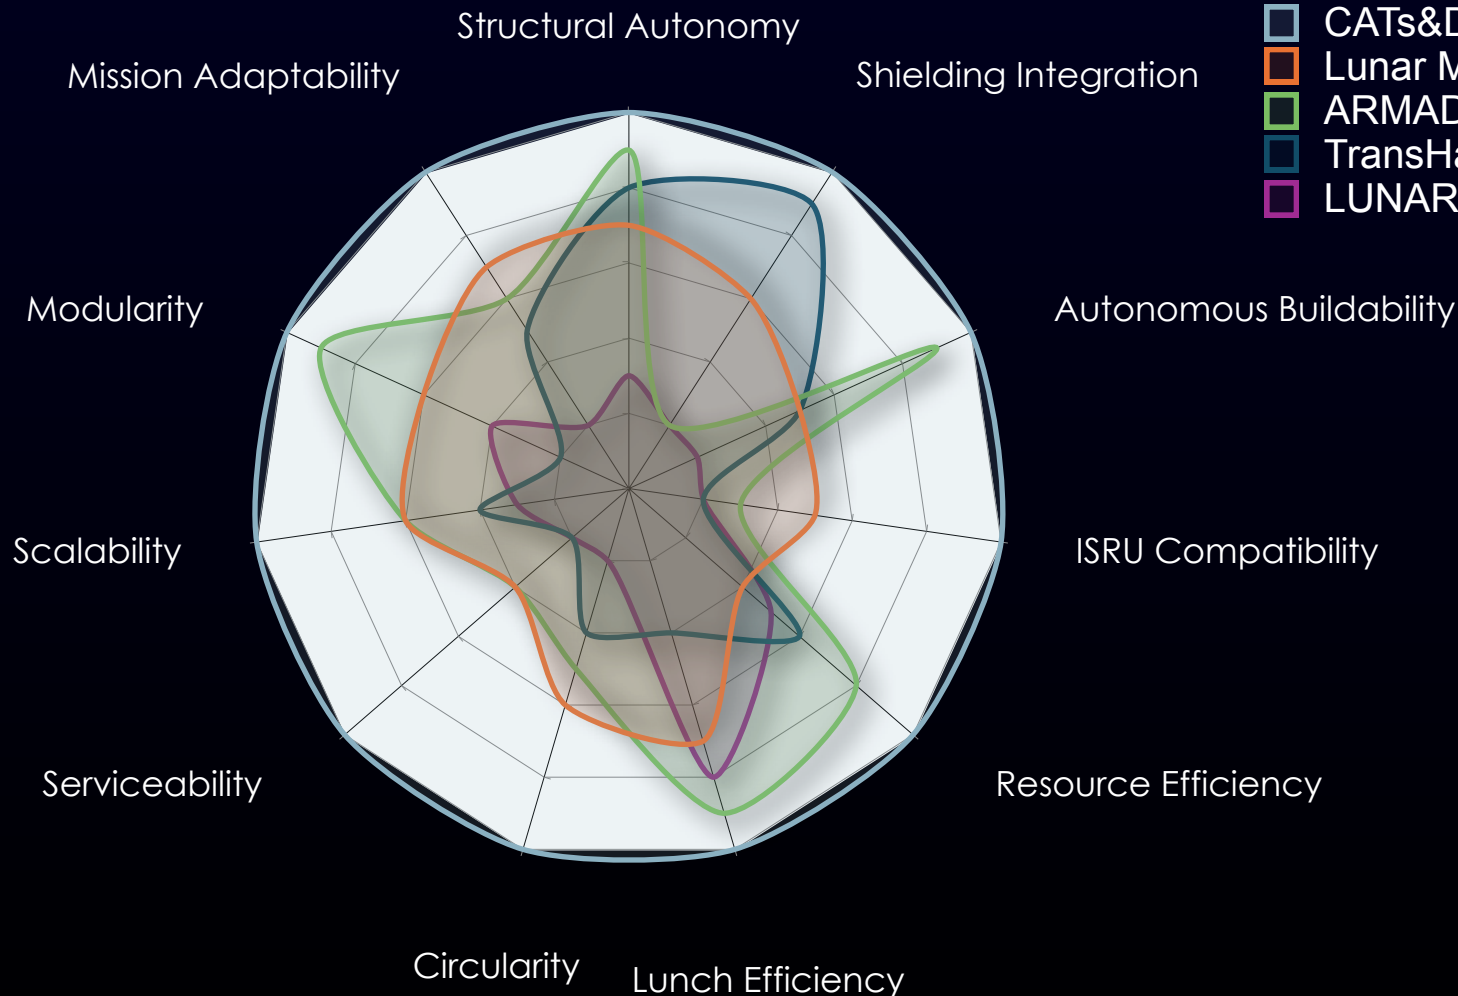

💡🧩 The System We Needed. The Steps We Missed!

- CATs&DOG - 4 Earth 2 Mars
- Lunar Master Plan - HASSELL
- ARMADAS - NASA Ames Research Center + UC Berkeley
- TransHab - NASA Johnson Space Center + Lockheed Martin
- LUNARK - SAGA Space Architects