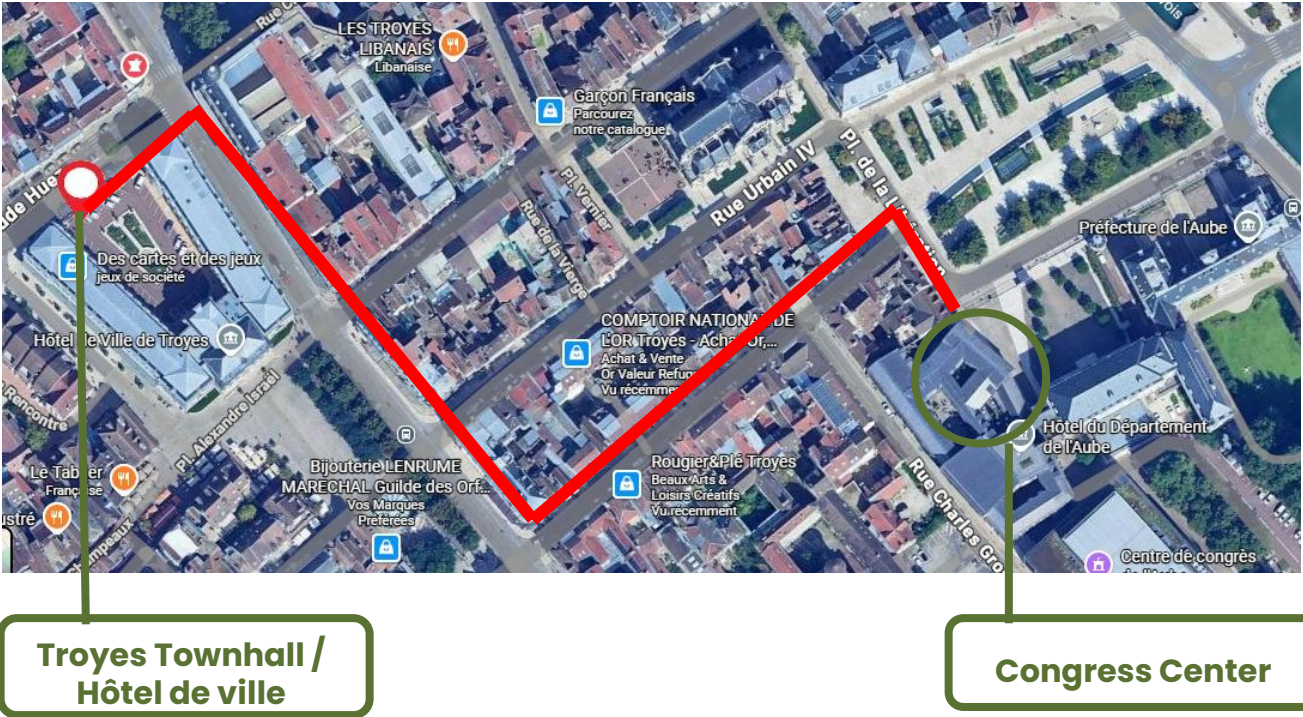

15 minutes walk from Troyes train station

World Hemp Forum

3. Parking

Parking Cathédrale : 460 places

Parking Les Halles : 500 places

Parking Hôtel de ville : 400 places

Parking Argence : 185 places

Parking Langevin : 100 places

Several parking facilities are located near the Aube Congress Center. Find the locations and rates for each parking lot on the website: <https://troyesparcauto.com/fr>

3. Access to Troyes Townhall (gala dinner)

5 minutes walk from Congress Center :

4. Départure of the tours by shuttle

By shuttle:

Meet at the **Foch bus stop** in Troyes city center, across from 7 Place du Maréchal Foch, 10000 Troyes (5 minutes walk from the Congress Center).