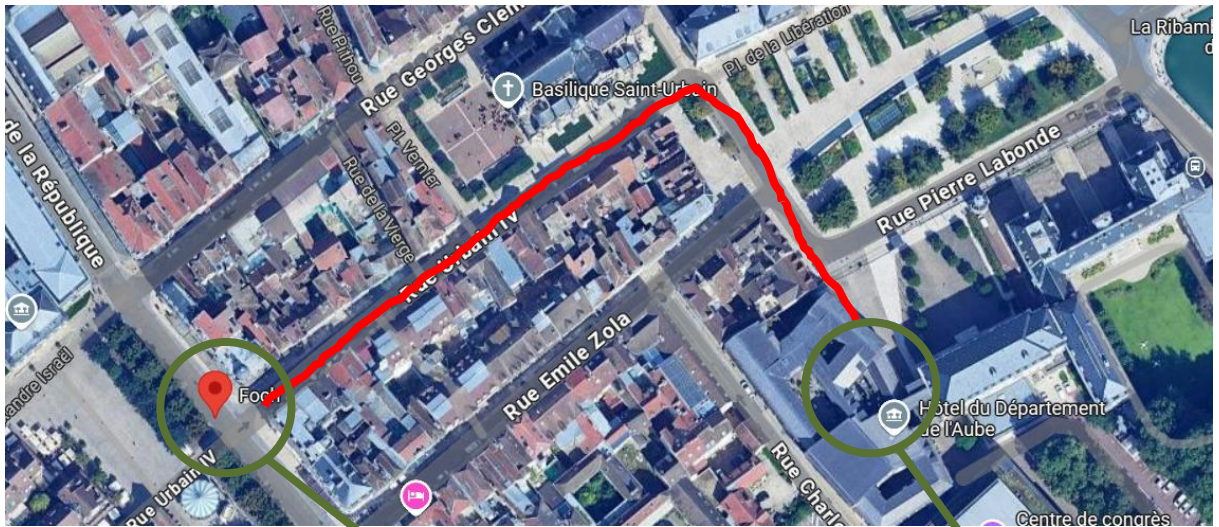

15 minutes walk from Troyes train station

World Hemp Forum

3. Parking

Parking Cathédrale : 460 places

Parking Les Halles : 500 places

Parking Hôtel de ville : 400 places

Parking Argence : 185 places

Parking Langevin : 100 places

Several parking facilities are located near the Aube Congress Center. Find the locations and rates for each parking lot on the website: <https://troyesparcauto.com/fr>

3. Access to Troyes Townhall (gala dinner)

5 minutes walk from Congress Center :

4. Départure of the tours by shuttle

By shuttle:

Meet at the **Foch bus stop** in Troyes city center, across from 7 Place du Maréchal Foch, 10000 Troyes (5 minutes walk from the Congress Center).