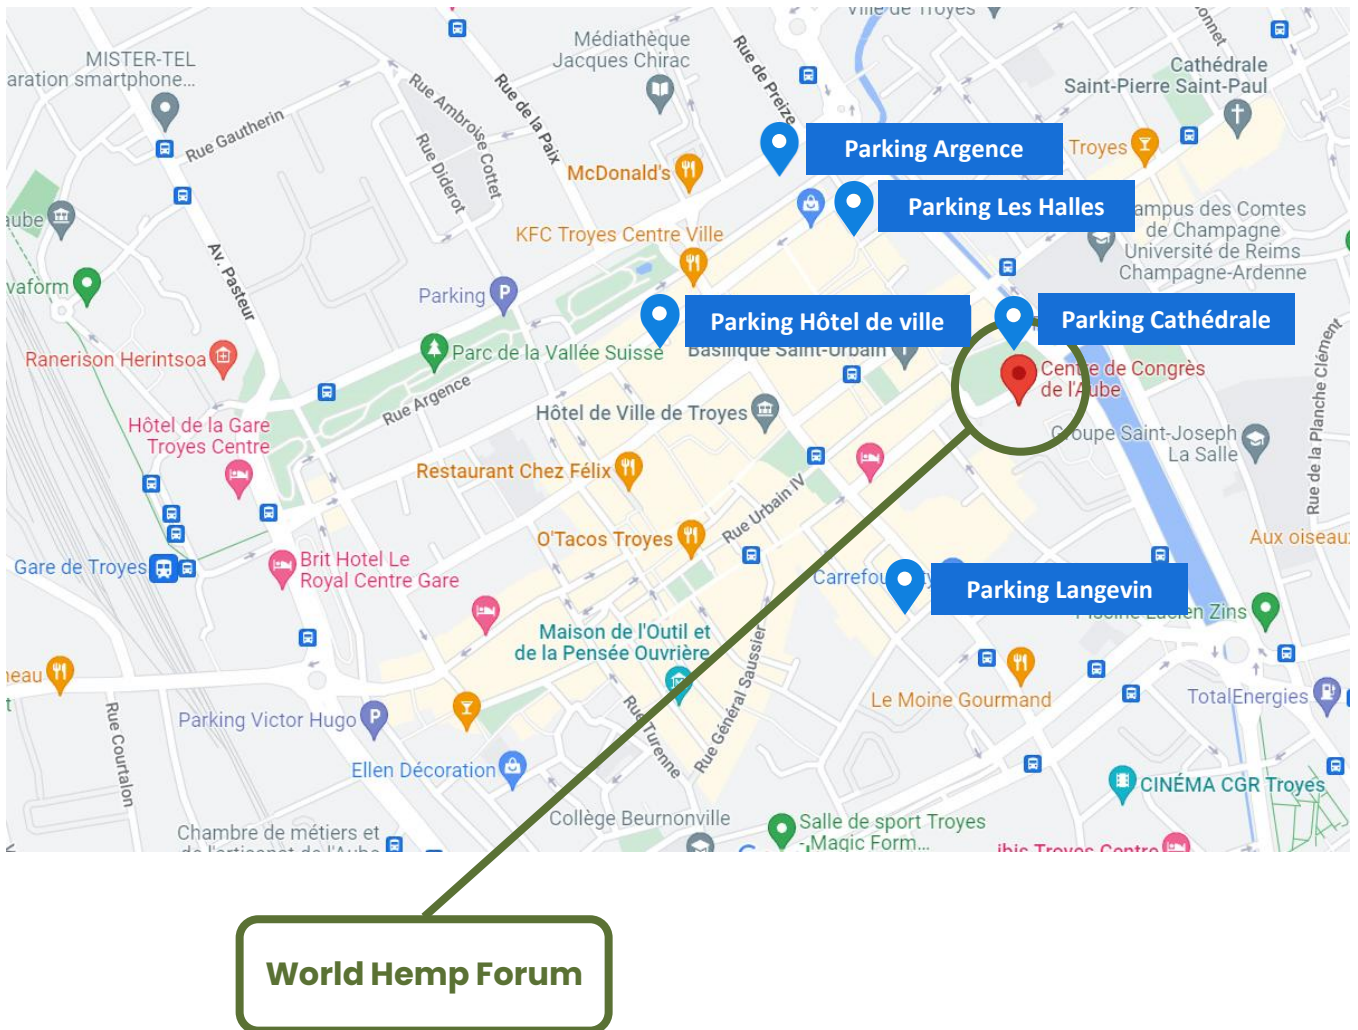

15 minutes walk from Troyes train station

World Hemp Forum

3. Parking

Parking Cathédrale : 460 places

Parking Les Halles : 500 places

Parking Hôtel de ville : 400 places

Parking Argence : 185 places

Parking Langevin : 100 places

5 minutes walk from Congress Center :

4. Départure of the tours by shuttle

By shuttle:

Meet at the **Foch bus stop** in Troyes city center, across from 7 Place du Maréchal Foch, 10000 Troyes (5 minutes walk from the Congress Center).