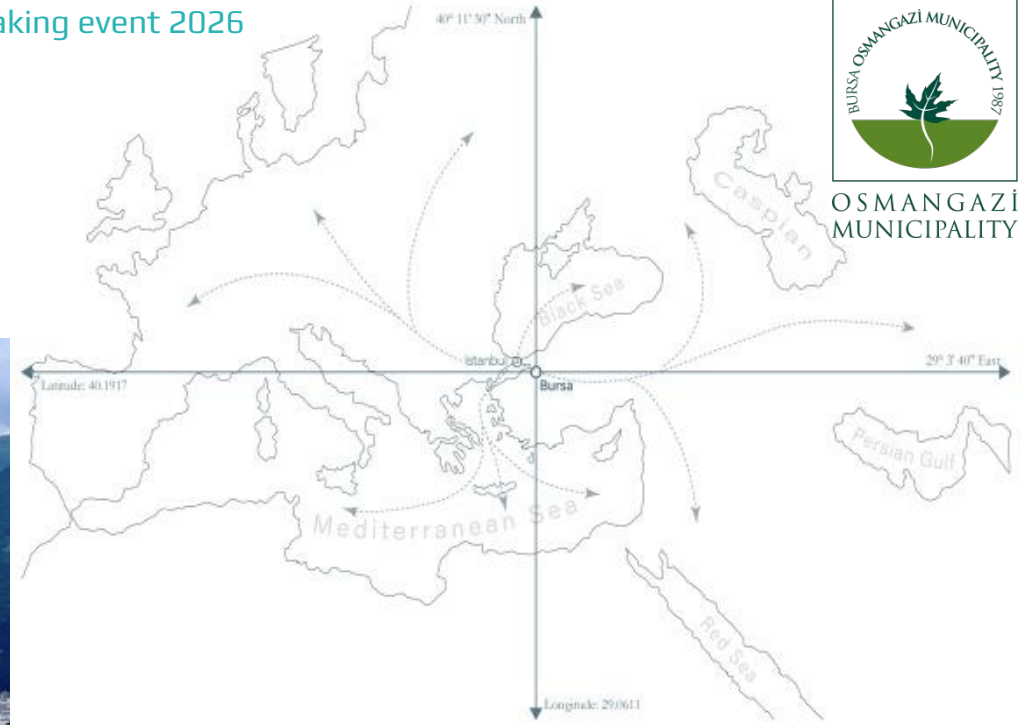

New European Bauhaus Facility - Matchmaking event 2026

OSMANGAZI MUNICIPALITY