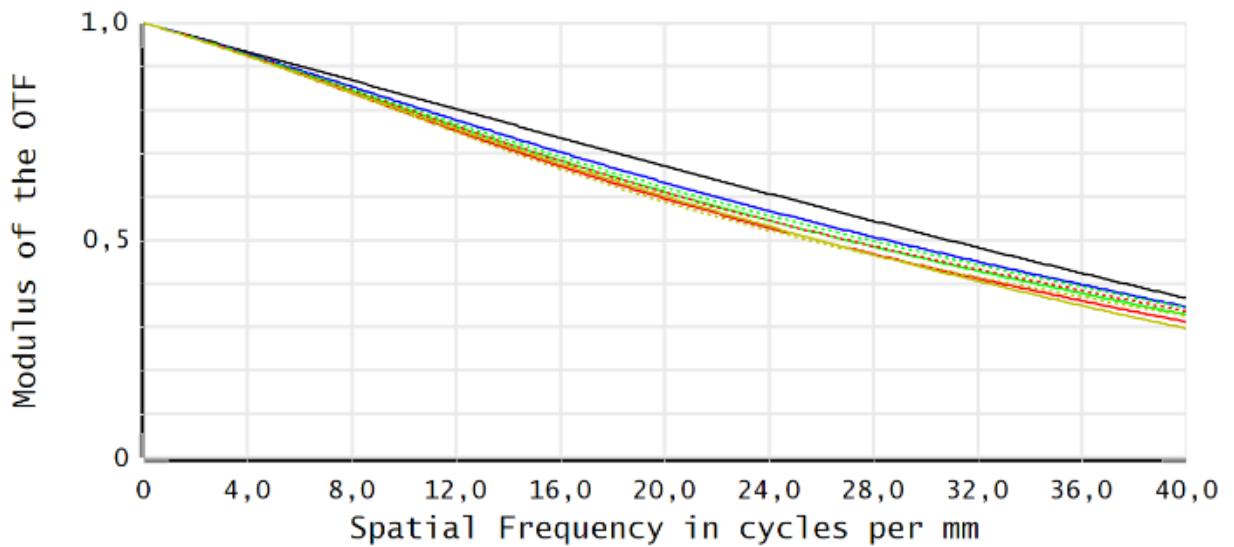

15mm-75mm F/1.2 LWIR Zoom Lens

15mm

75mm