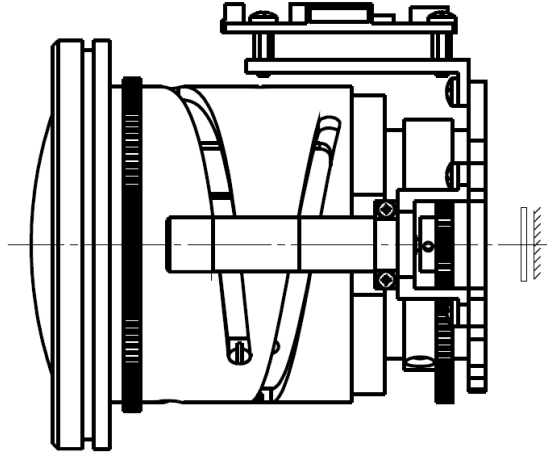

# 15mm-75mm F/1.2 LWIR Zoom Lens

Optical Specifications	
Focal Length	15 -75mm
F/#	1.2
Wavelength	8 - 12 $\mu$ m
Image Size	640x512-12 $\mu$ m
Field of View	Wide: 28.72°x23.15°
	Narrow: 5.86°x4.69°
Distortion	<5%
	<2%

Mechanical Specifications	
Dimensions	Length:84mm
	Diameter:75mm
Back Flange Distance	9mm
Zoom/Focus Mechanism	Motorized
Zoom/Focus Drive Voltage	12V DC
Communication	RS232 /422
Operation Temperature	-40° ~ +60°
Weight	~0.4kg

# 15mm-75mm F/1.2 LWIR Zoom Lens

15mm

75mm