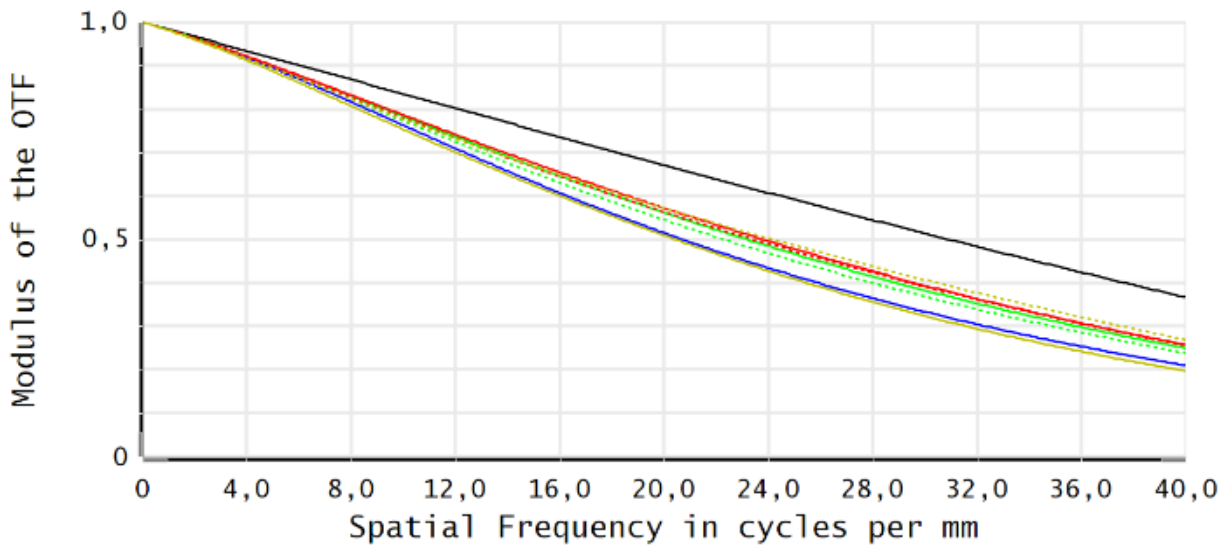

15mm-75mm F/1.2 LWIR Zoom Lens

15mm