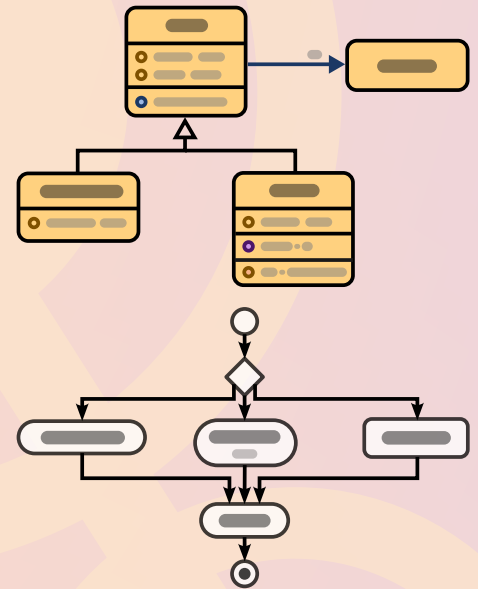

As skilled **engineering** experts, we automate your product design processes by developing tailored *Graph-based Design Languages* in **DC43®** for you.

Our team provides full **assistance** throughout the entire process of integrating powerful *Graph-based Design Languages* and **DC43®** into your existing engineering processes.

Our team has deep expertise in advanced algorithms and software **development** and analyses your engineering problems and creates automation solutions for you.

Commitment

With **extensive experience** in cross-domain engineering, the **IILS** team delivers solutions that drive your digitalisation agenda and integrate seamlessly with your processes.

With our **revolutionary technology**, we accelerate engineering, reduce errors, enable knowledge reuse throughout the product lifecycle and reduce development costs.

Contact

Contact **IILS** at info@iils.de to learn more about how we can help you optimise your design processes and significantly accelerate your digital transformation journey.

Join a growing network of industry and research partners who are successfully using our advanced technology and benefit from our engineering expertise.

Get started with

Graph-based Design Languages and DesignCockpit43® today!