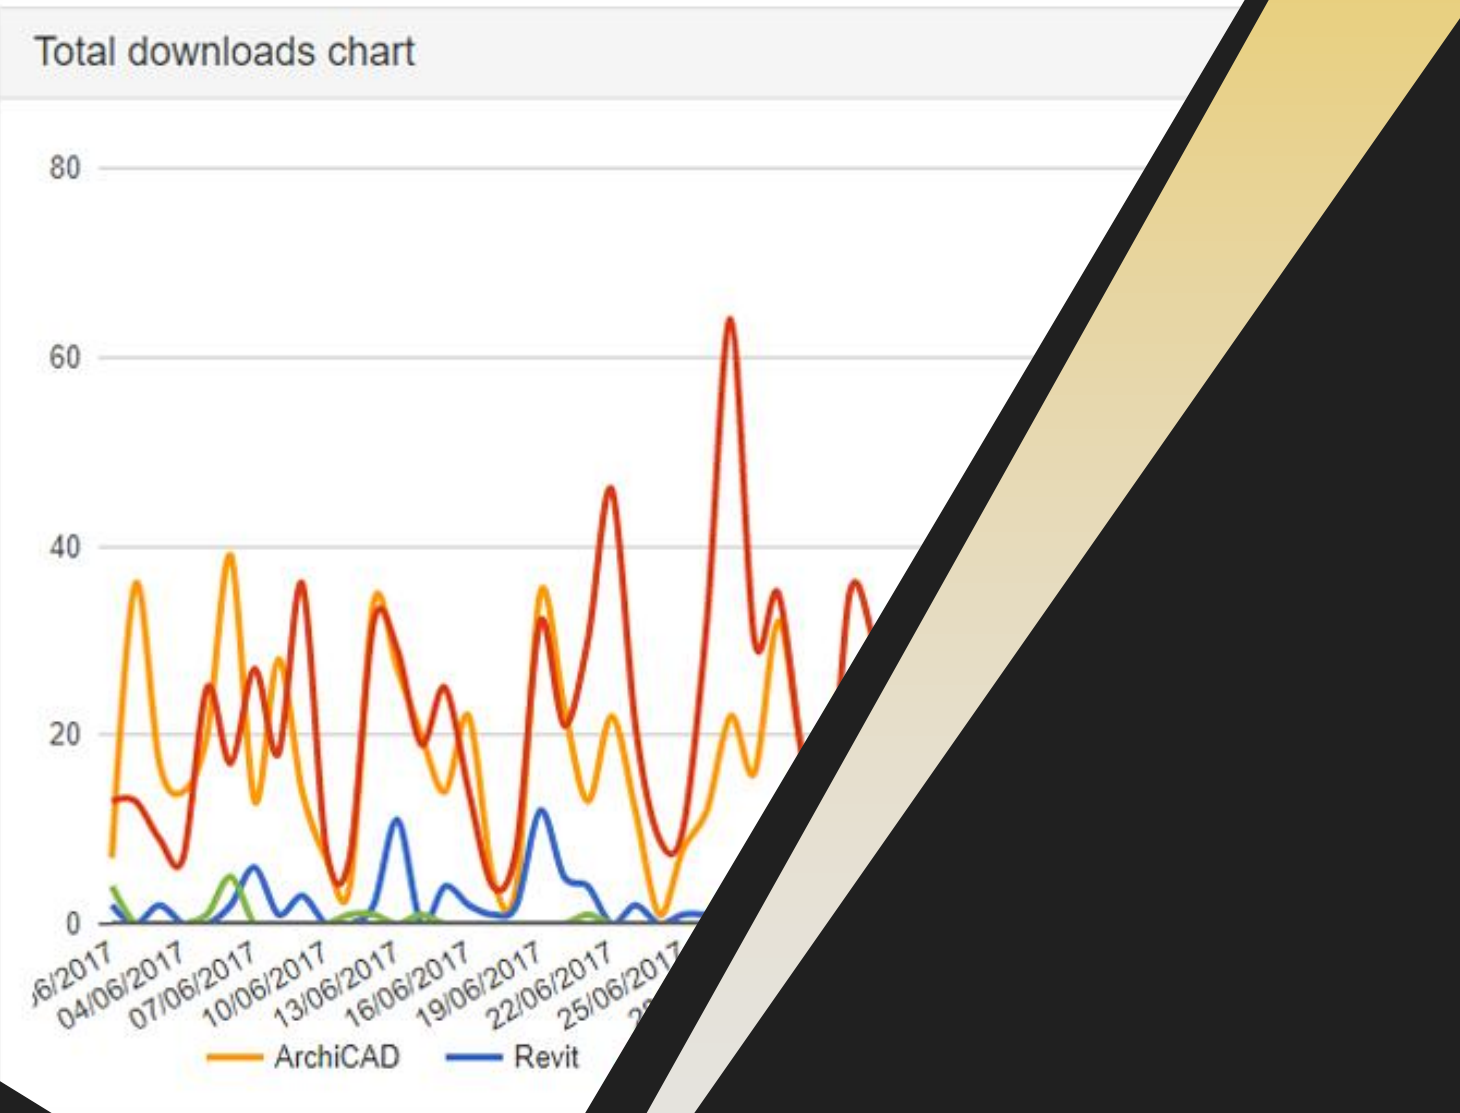

The amount of published products in the European region:

- 3032 building materials
- 170 parametric objects
- 825 sandwich constructions
- 652 color charts
- 4657 construction details

BIMTech tailored development

[Building materials](#)

[Sandwich construction](#)

[BIM objects](#)

[Color charts](#)

BIMTech Tools

BACKEND

This is the application interface for manufacturers

- Materials
- Sandwiches
- Objects
- Details
- swatches
- Manufacturers
- Colours
- Properties
- Use
- Category

Statistics

Total downloads

16704

BIMTech Tools ANALYTICS

We collect data about building industry, design process and also about your products used in building an information model.

SOFTWARE

8 programmes

Graphisoft ArchiCAD, Autodesk Revit, Autodesk AutoCAD, Zsoft ZWCAD, Trimble Sketchup, Nemetschek Allplan, GstarCAD, Bricsys BricsCAD