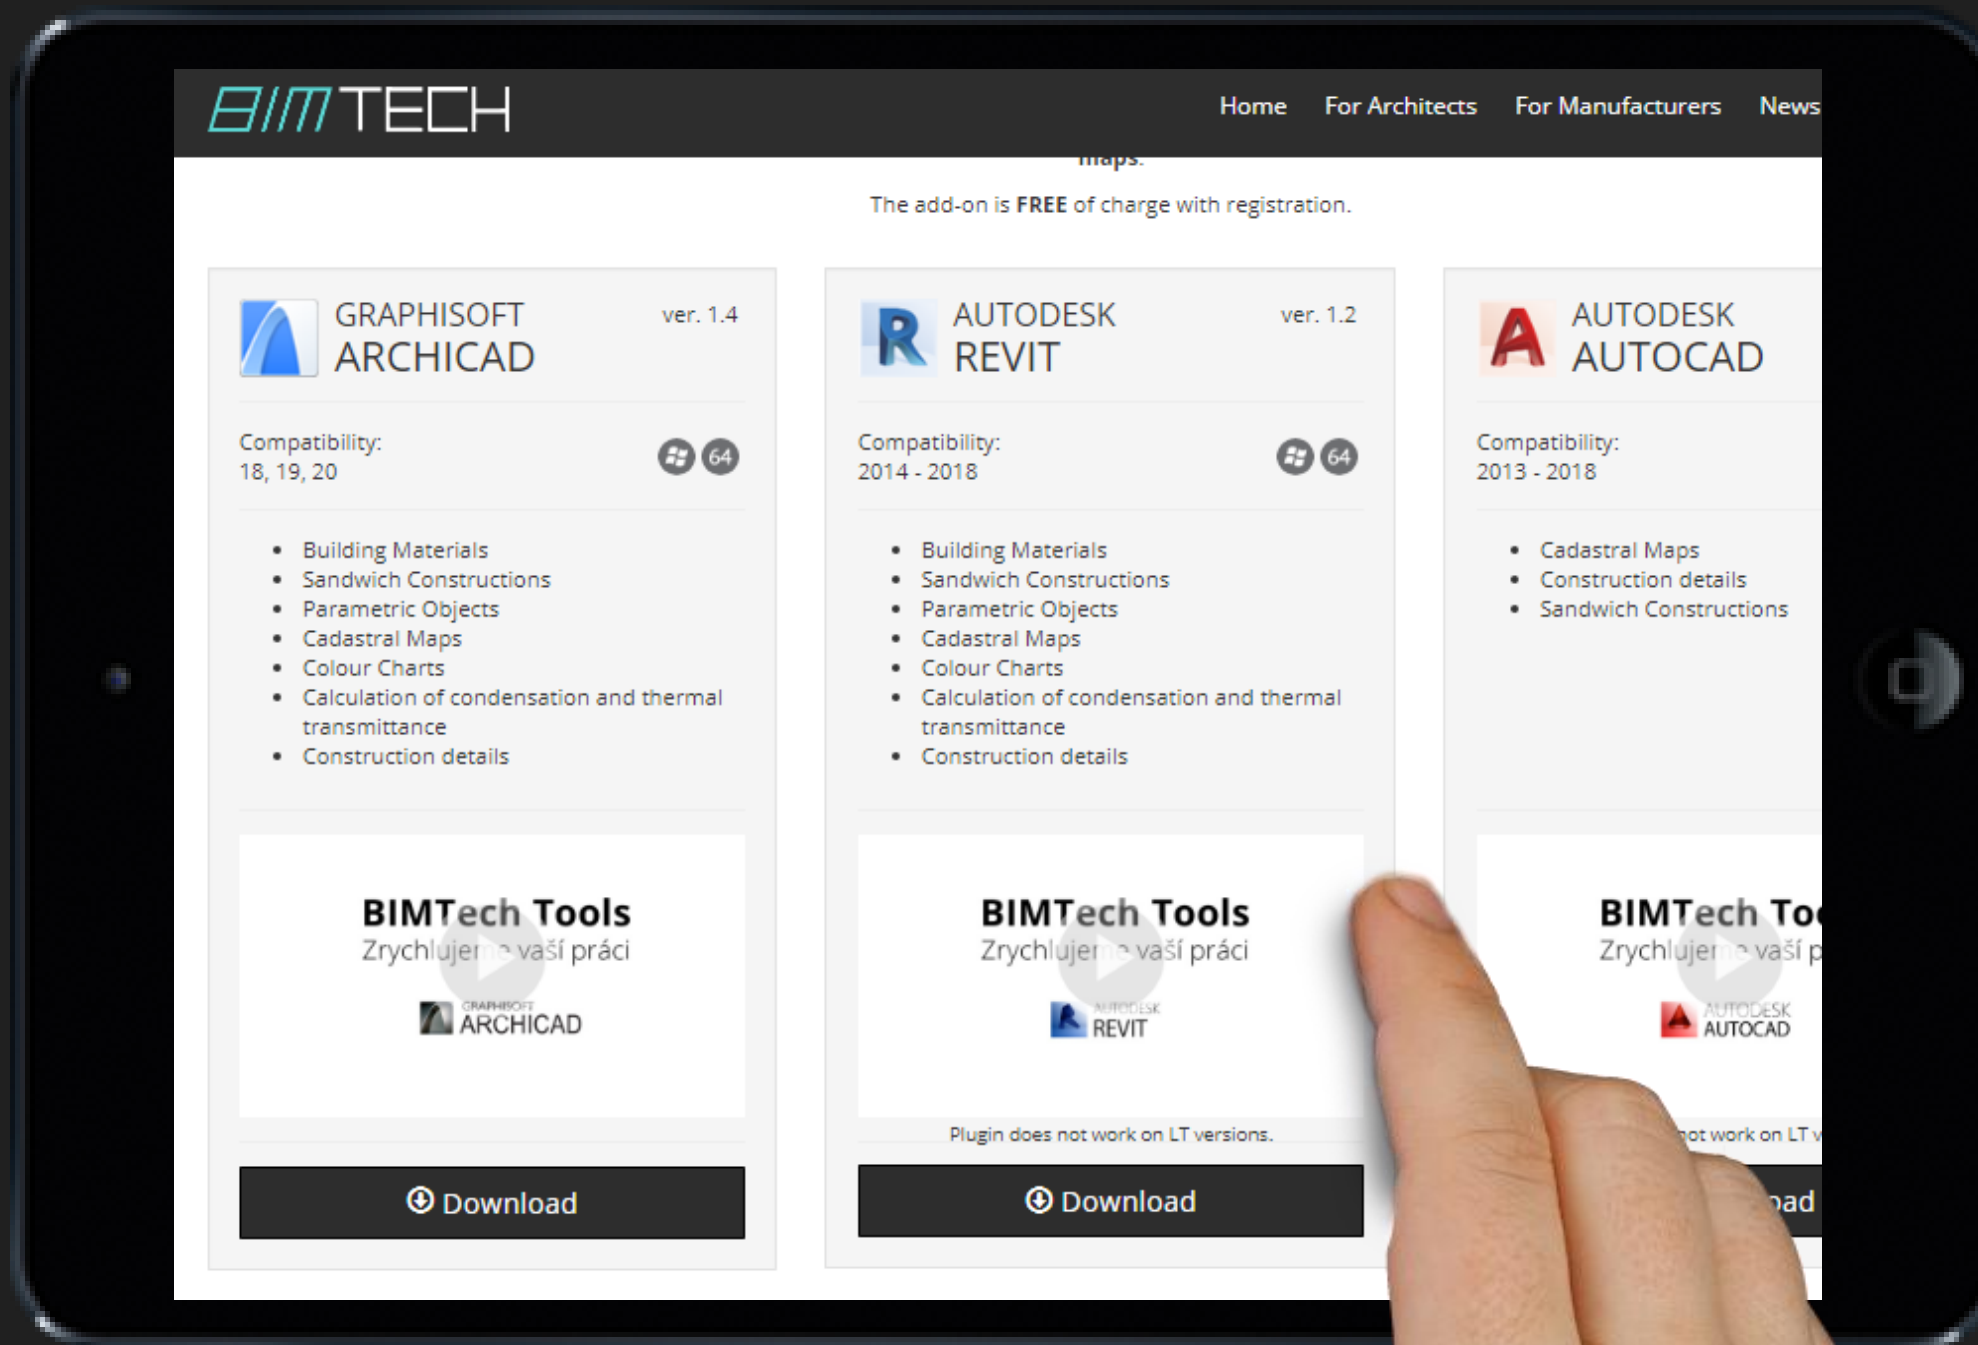

BIMTECH and our tools

WHAT IS OUR **VISION?**

CREATE ONE TOOL FOR ALL

Architects and civil engineers want a complex tool, containing different products with any assessment possible.

ONLY ONE ADD-ON FOR
ALL MANUFACTURERS

Statistics

Total downloads

16704

BIMTech Tools ANALYTICS

We collect data about building industry, design process and also about your products used in building an information model.

SOFTWARE

8 programmes

Graphisoft ArchiCAD, Autodesk Revit, Autodesk AutoCAD, Zsoft ZWCAD, Trimble Sketchup, Nemetschek Allplan, GstarCAD, Bricsys BricsCAD