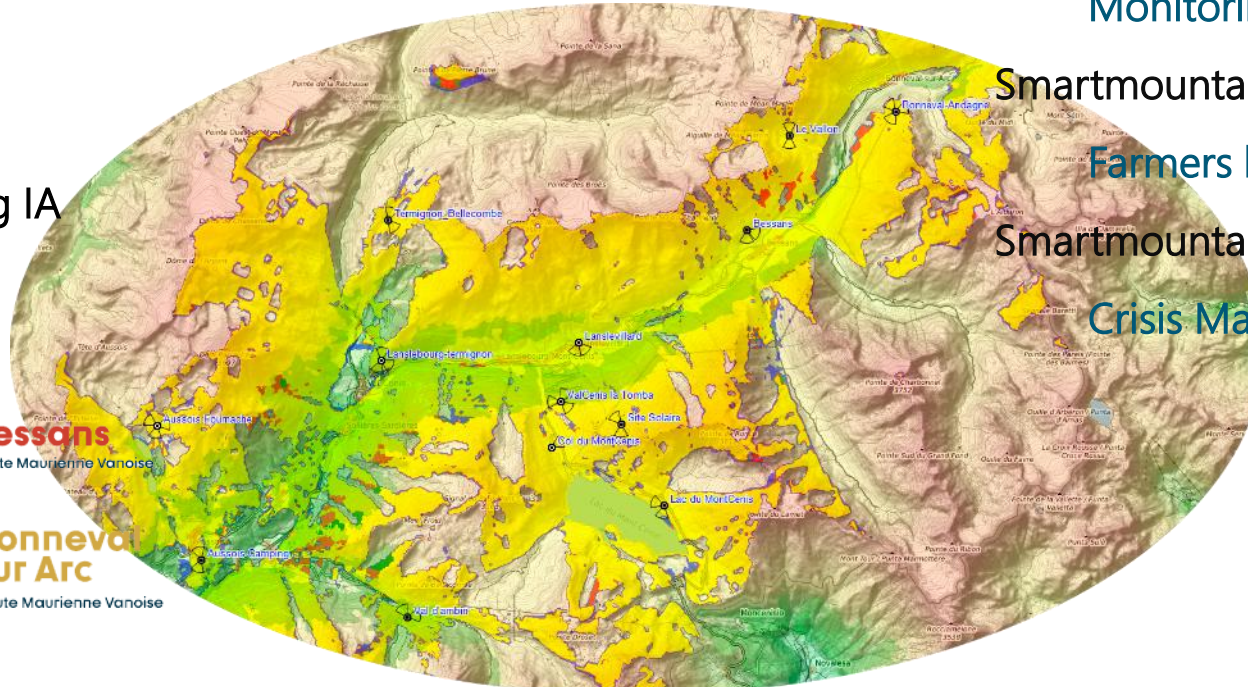

# A project for Competitive and Sustainable mountains

## The Challenges

Deployment of a 5G private network for Public and IOT Services in a mountain valley:

- >150 km2 coverage
- 14 transmitters
- Satellite Backhaul

A large set of use cases

Advanced services using IA

## SmartMountain 5G Use Cases

Smartmountain Energy

Securing Hydraulic Production installations

Smartmountain Tourism

Monitoring Skis infrastructure - Workers security

Smartmountain Agri

Farmers live Conditions and Herds Monitoring