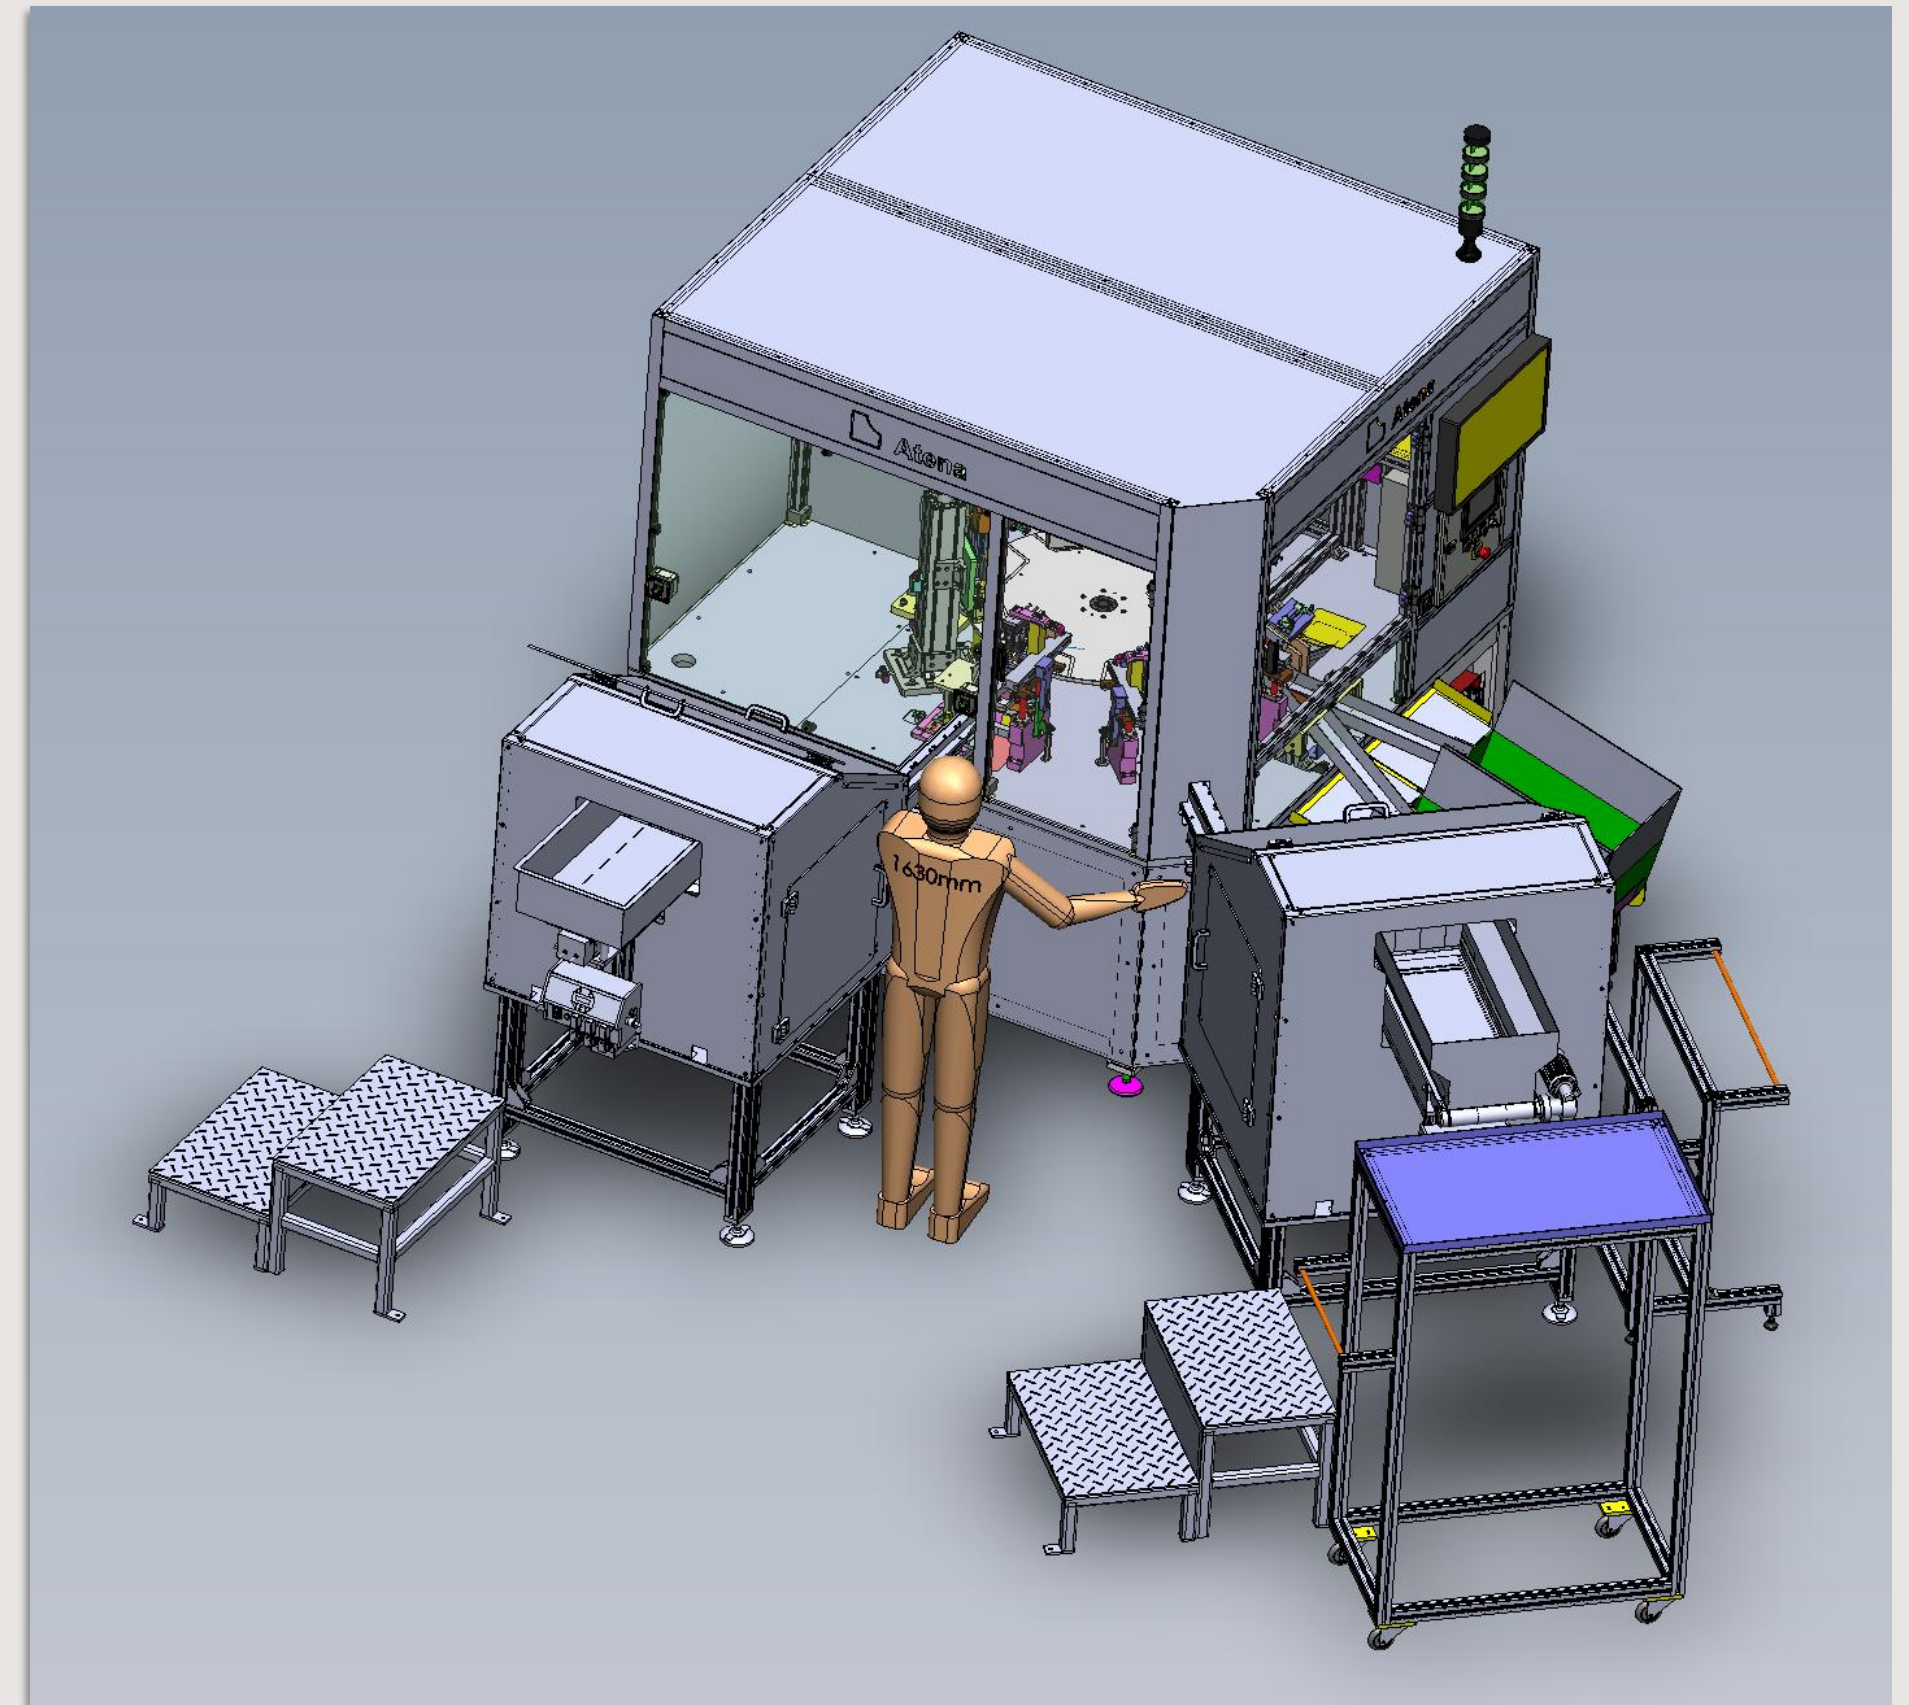

. What we do

Automatic Assembly Cells