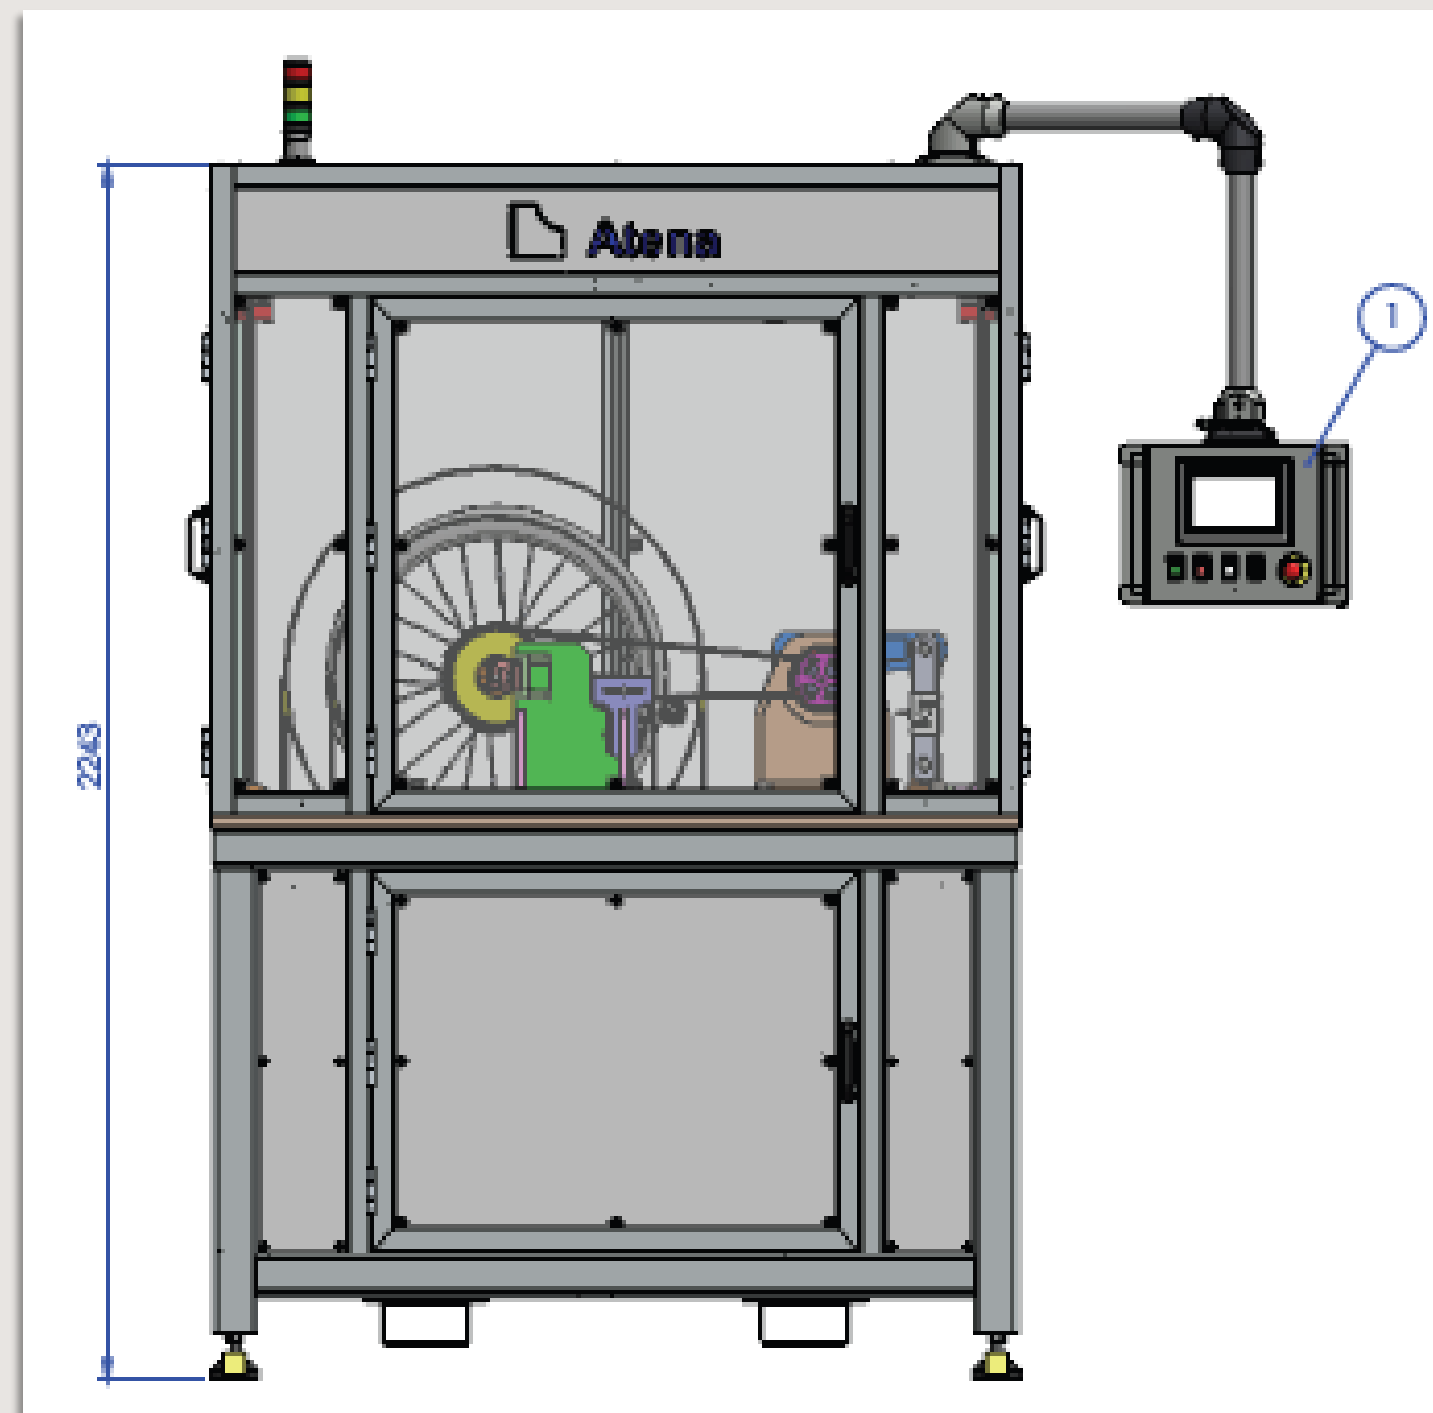

. What we do

Bicycle Testing Machines