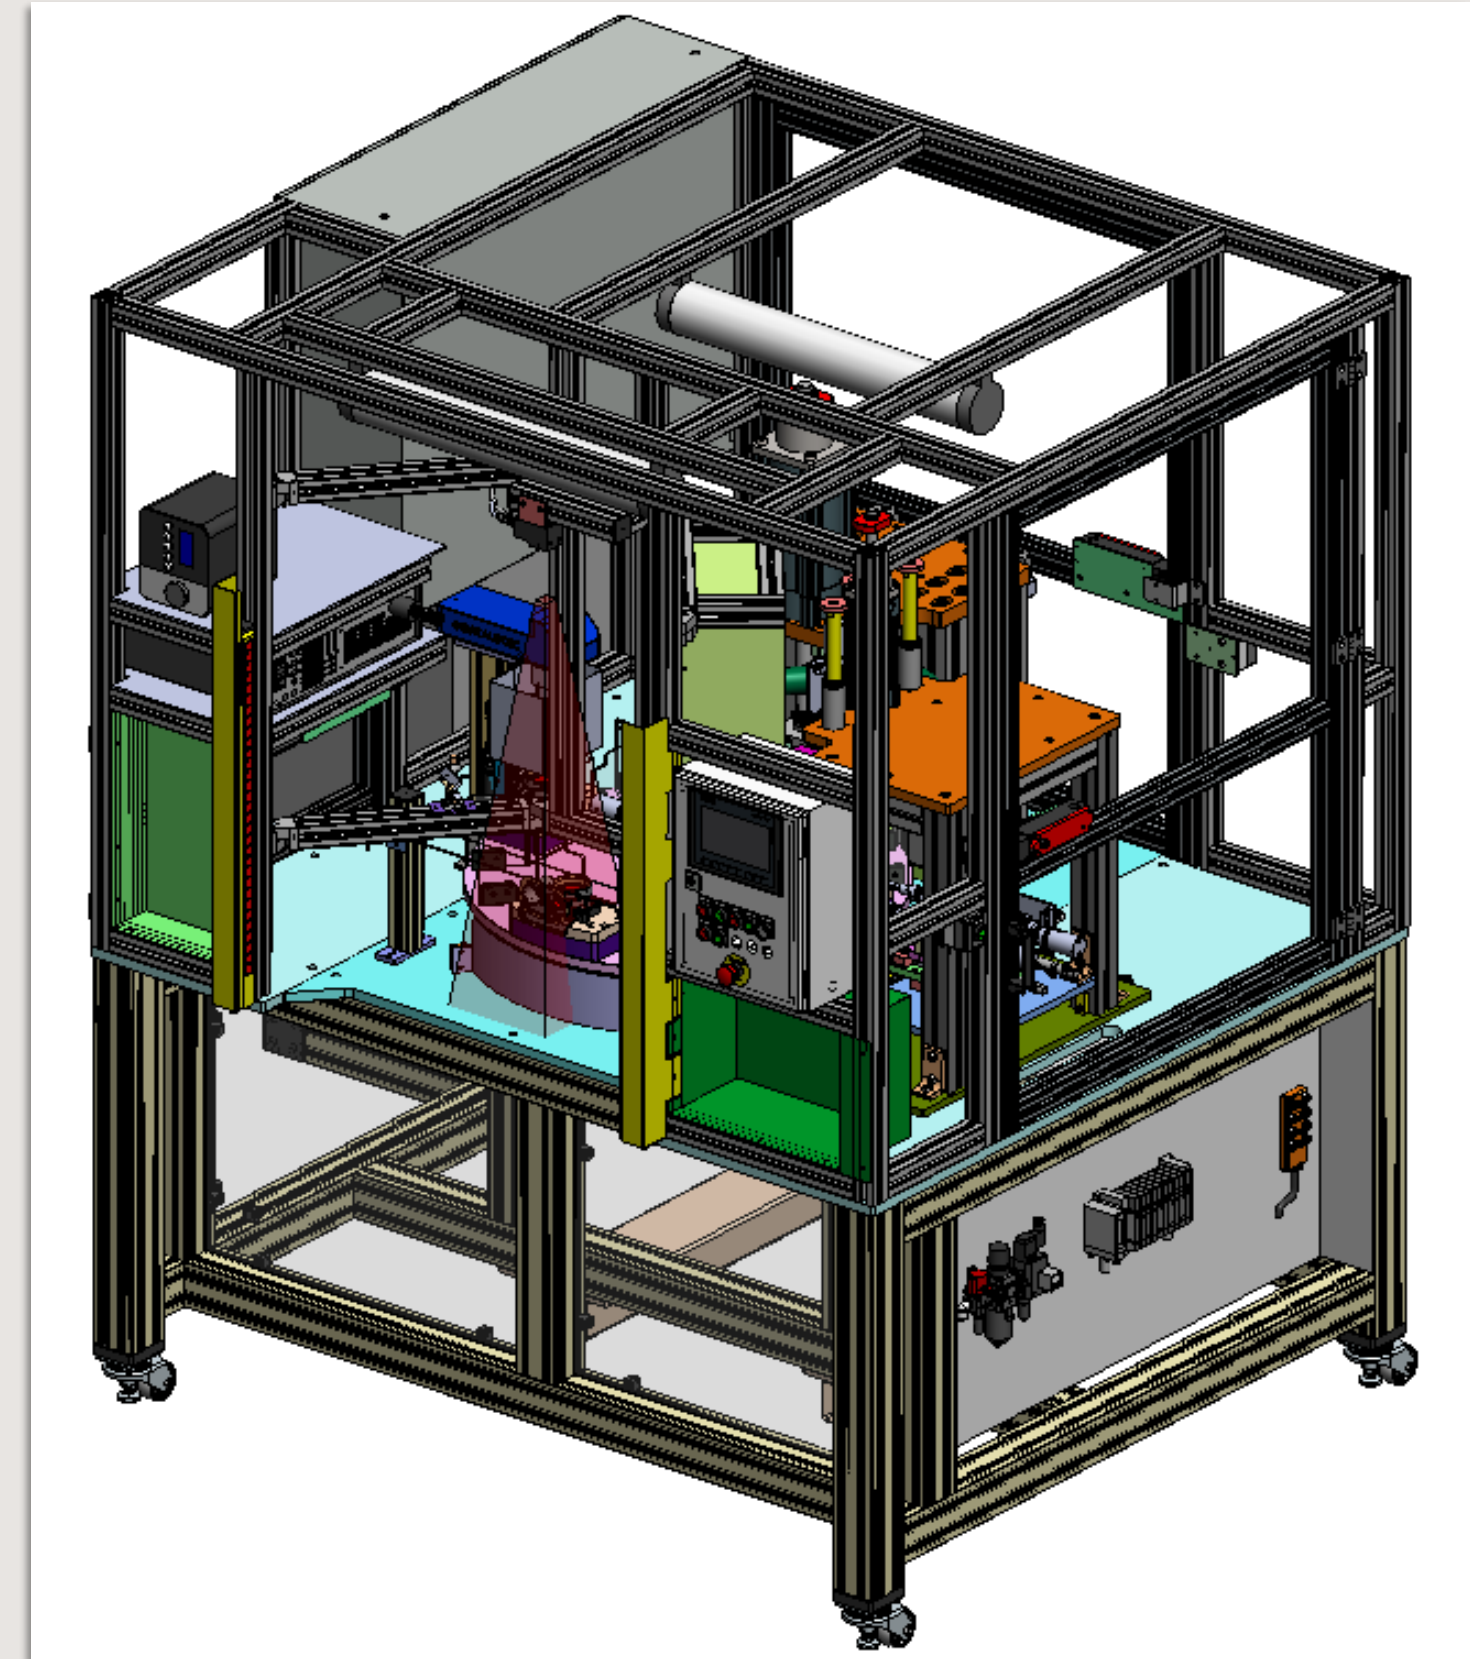

. What we do

Control and Traceability Machines