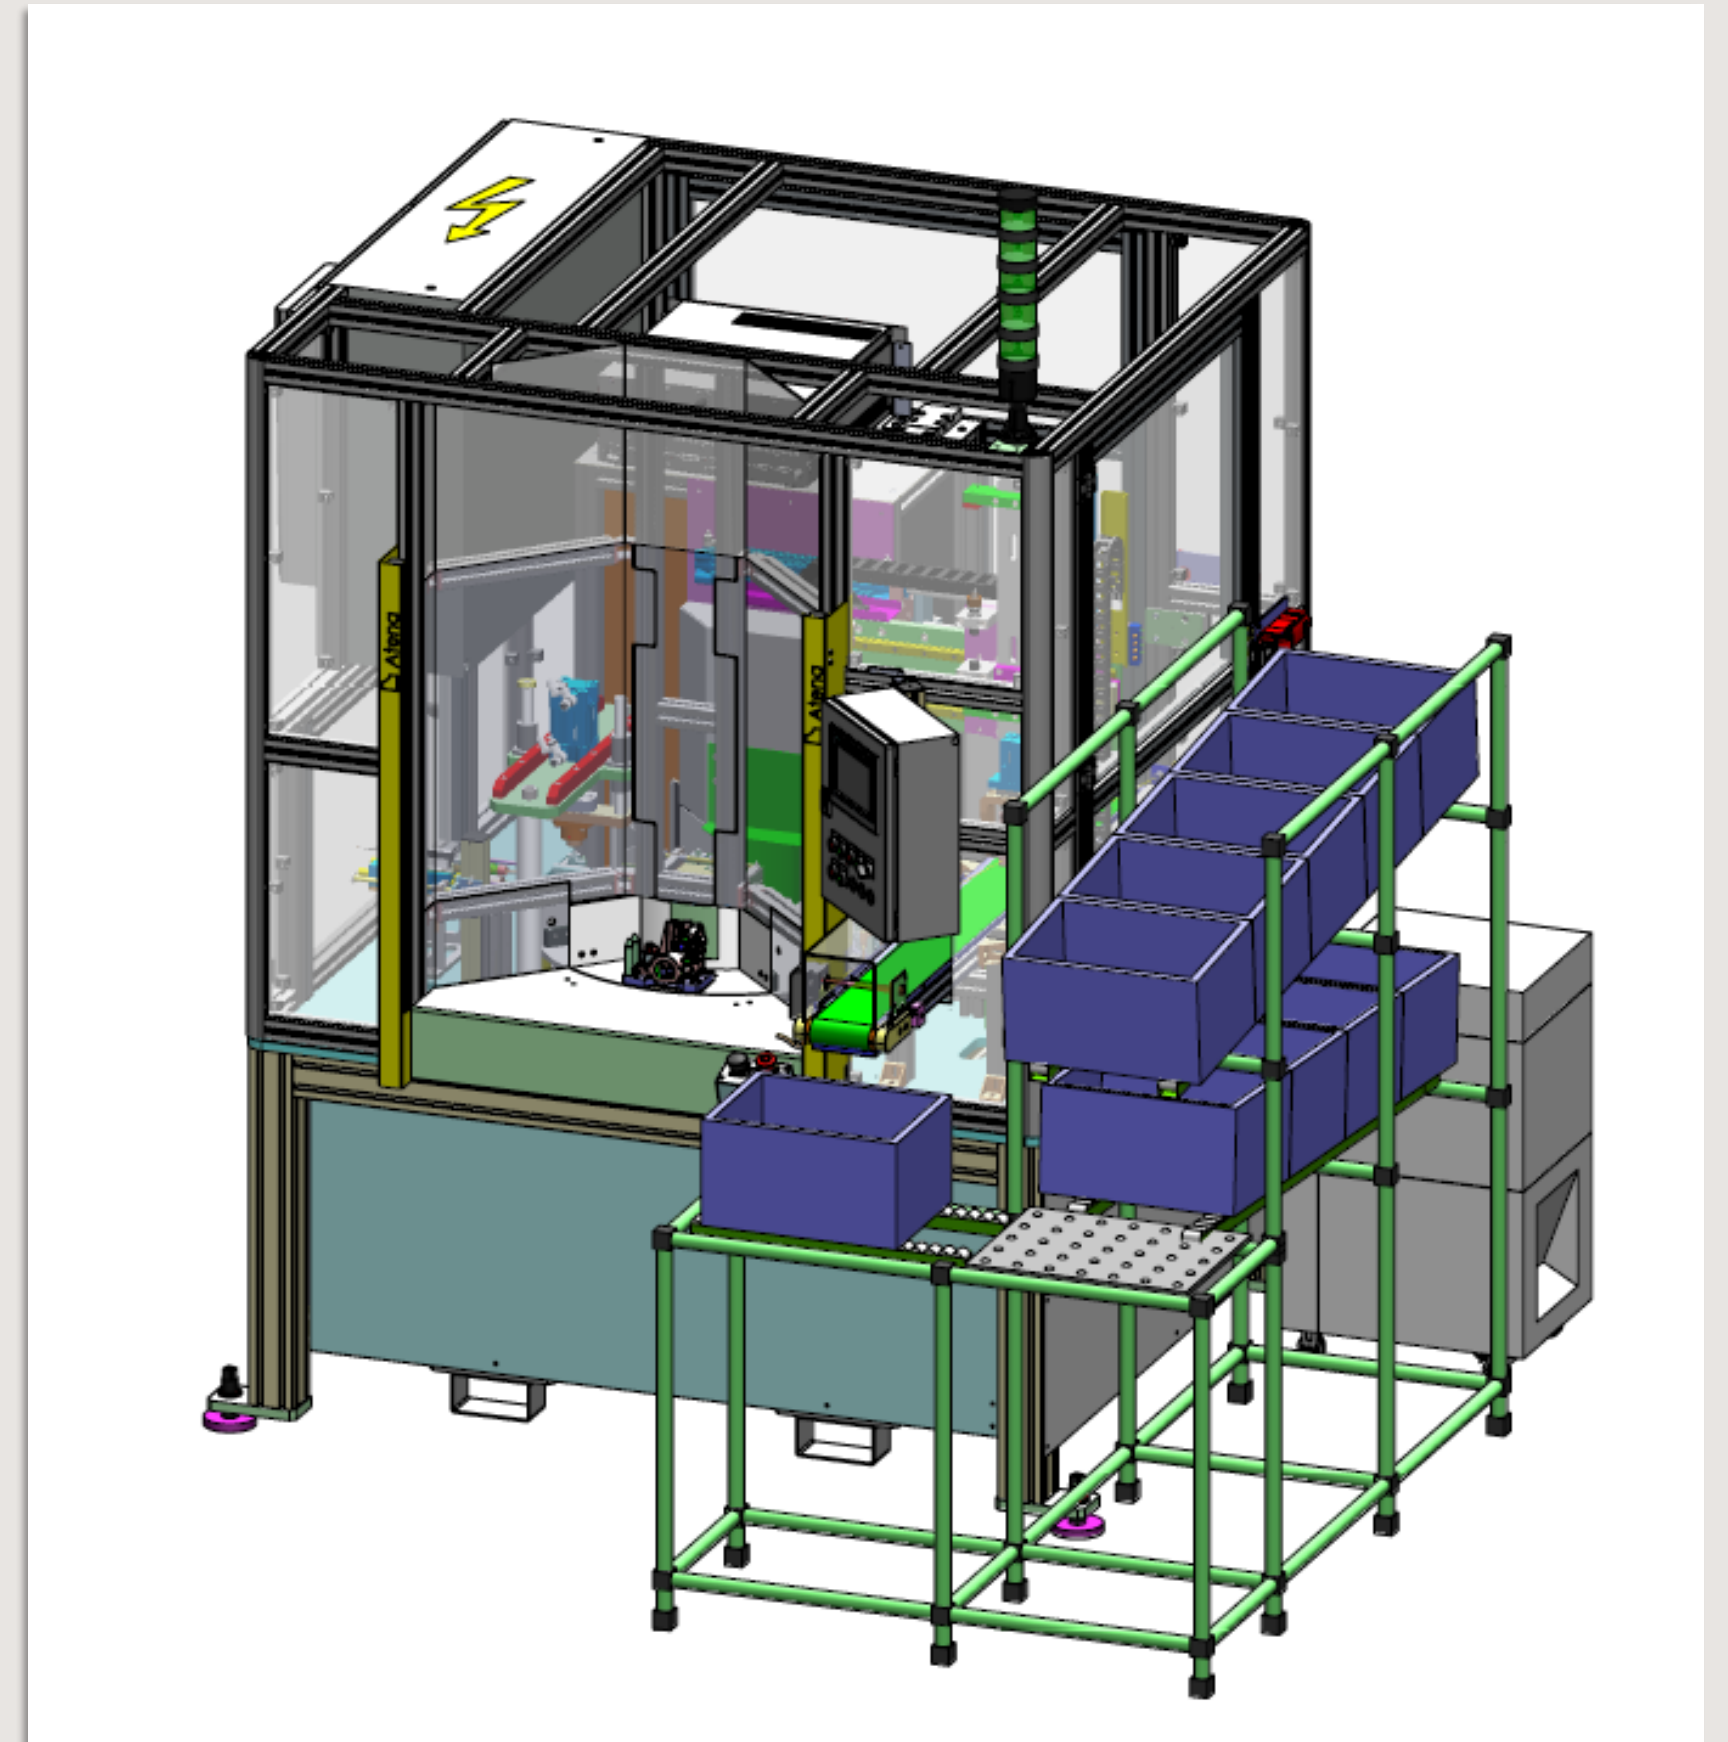

. What we do

Control and Traceability Machines