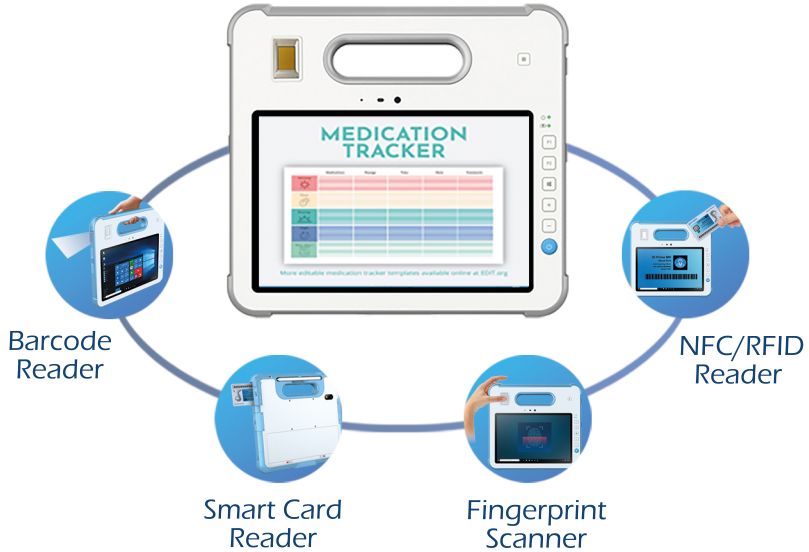

AI DRIVEN ENDOSCOPY DISPLAY TABLET PC SOLUTIONS

CUSTOMIZABLE TABLET
COMPUTER WITH MULTIPLE
EXPANSION SLOT MODULES

AI DRIVEN EN-150 TABLET PC FOR ENDOSCOPY & MEDICAL IMAGING

ARM processor & FPGA/NPU architecture

Optimized for medical imaging (up to 4K) and AI processing low-latency video image transmission

A SOLUTION FOR EVERY MEDICAL APPLICATION

**EMBEDDED MEDICAL
PANEL PC**

**PORTABLE
X-RAY SOLUTIONS**

**TABLET PC FOR
ANALYSIS AND
PROCESSING TOOLS**

**POINT-OF-CARE
ULTRASOUND WITH
MOBILE MEDICAL
TABLETS**

**DISCOVER MORE SOLUTIONS
AT WWW.ESTONETECH.EU**

ONE STOP MEDICAL ODM/OEM DESIGN AND MANUFACTURING

Admin-Link Software

Medical Computer Certifications