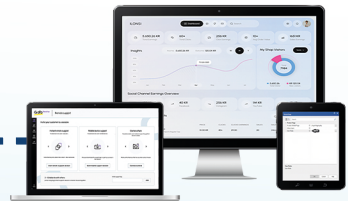

ONE STOP MEDICAL ODM/OEM DESIGN AND MANUFACTURING

Admin-Link Software