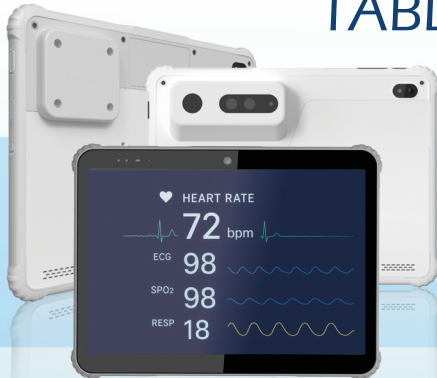

AI DRIVEN ENDOSCOPY DISPLAY TABLET PC SOLUTIONS

CUSTOMIZABLE TABLET
COMPUTER WITH MULTIPLE
EXPANSION SLOT MODULES

AI DRIVEN EN-150 TABLET PC FOR ENDOSCOPY & MEDICAL IMAGING

ARM processor & FPGA/NPU architecture

Optimized for medical imaging (up to 4K) and AI processing low-latency video image transmission

A SOLUTION FOR EVERY MEDICAL APPLICATION

**EMBEDDED MEDICAL
PANEL PC**

**PORTABLE
X-RAY SOLUTIONS**

**TABLET PC FOR
ANALYSIS AND
PROCESSING TOOLS**