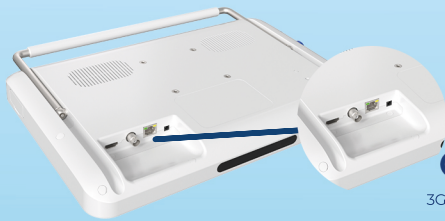

AI DRIVEN ENDOSCOPY DISPLAY TABLET PC SOLUTIONS

CUSTOMIZABLE TABLET
COMPUTER WITH MULTIPLE
EXPANSION SLOT MODULES

AI DRIVEN EN-150 TABLET PC FOR ENDOSCOPY & MEDICAL IMAGING

ARM processor & FPGA/NPU architecture

Optimized for medical imaging (up to 4K) and AI processing low-latency video image transmission

A SOLUTION FOR EVERY MEDICAL APPLICATION

**EMBEDDED MEDICAL
PANEL PC**

**PORTABLE
X-RAY SOLUTIONS**

**TABLET PC FOR
ANALYSIS AND
PROCESSING TOOLS**