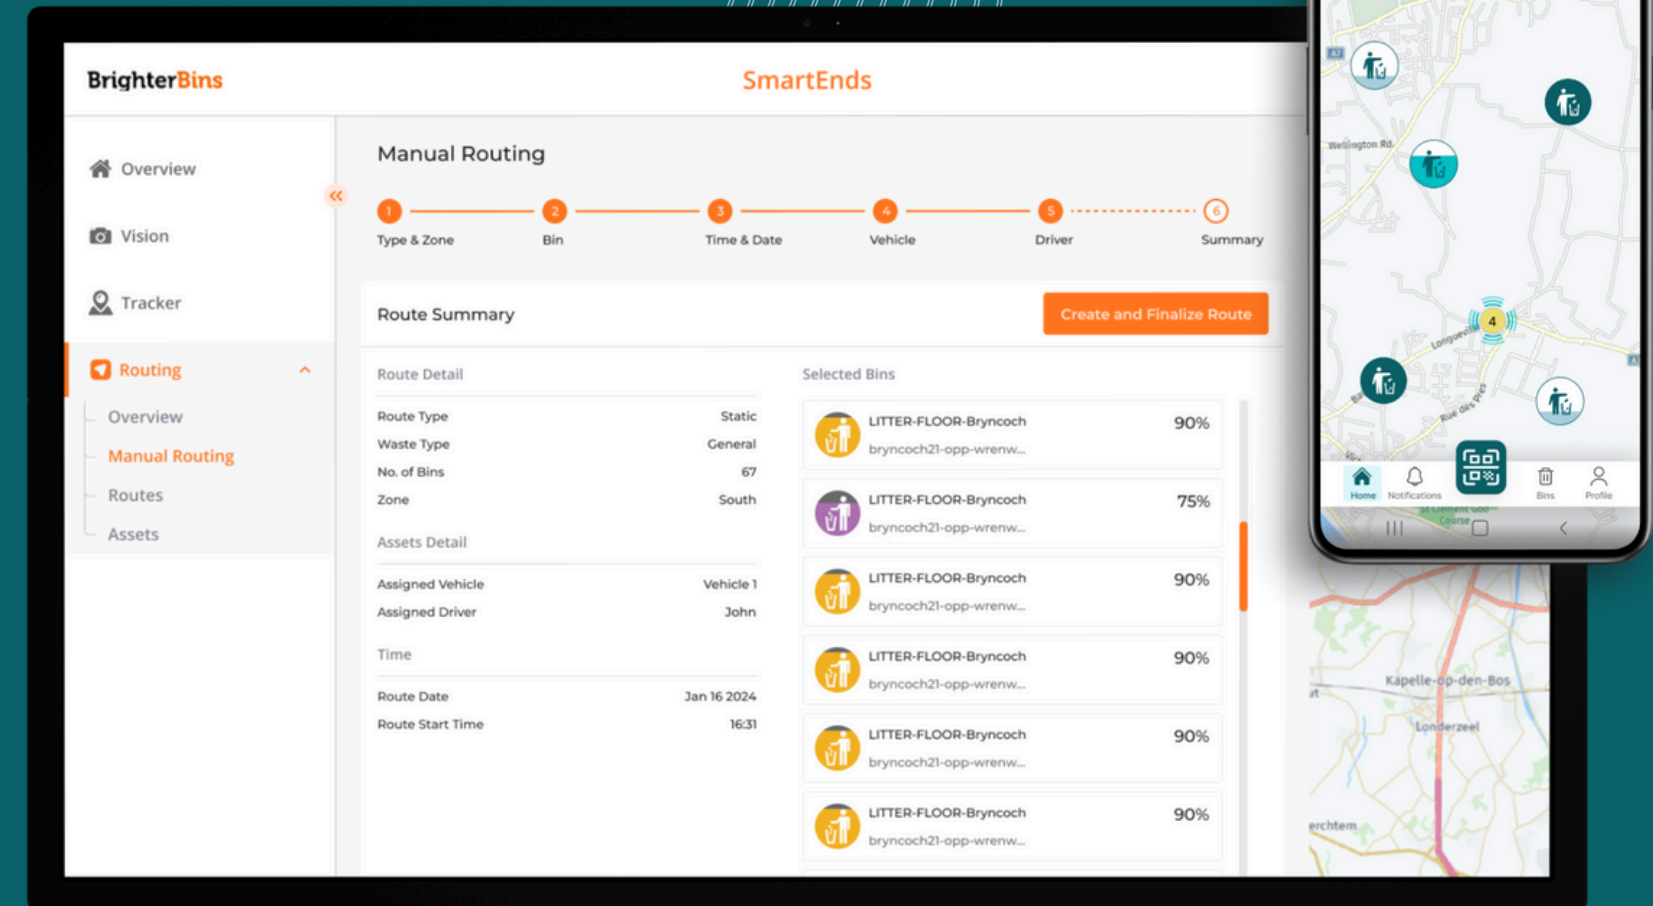

INTRODUCTION

Transforming Waste Management with BrighterBins

Brief Overview

BrighterBins combines IoT technology, advanced analytics, and mobile convenience to create smarter waste management solutions

Why it matters:

- Growing need for sustainability and efficient resource management.
- Global trends: "Waste mismanagement contributes to over **3.5** million tons of CO2 annually"