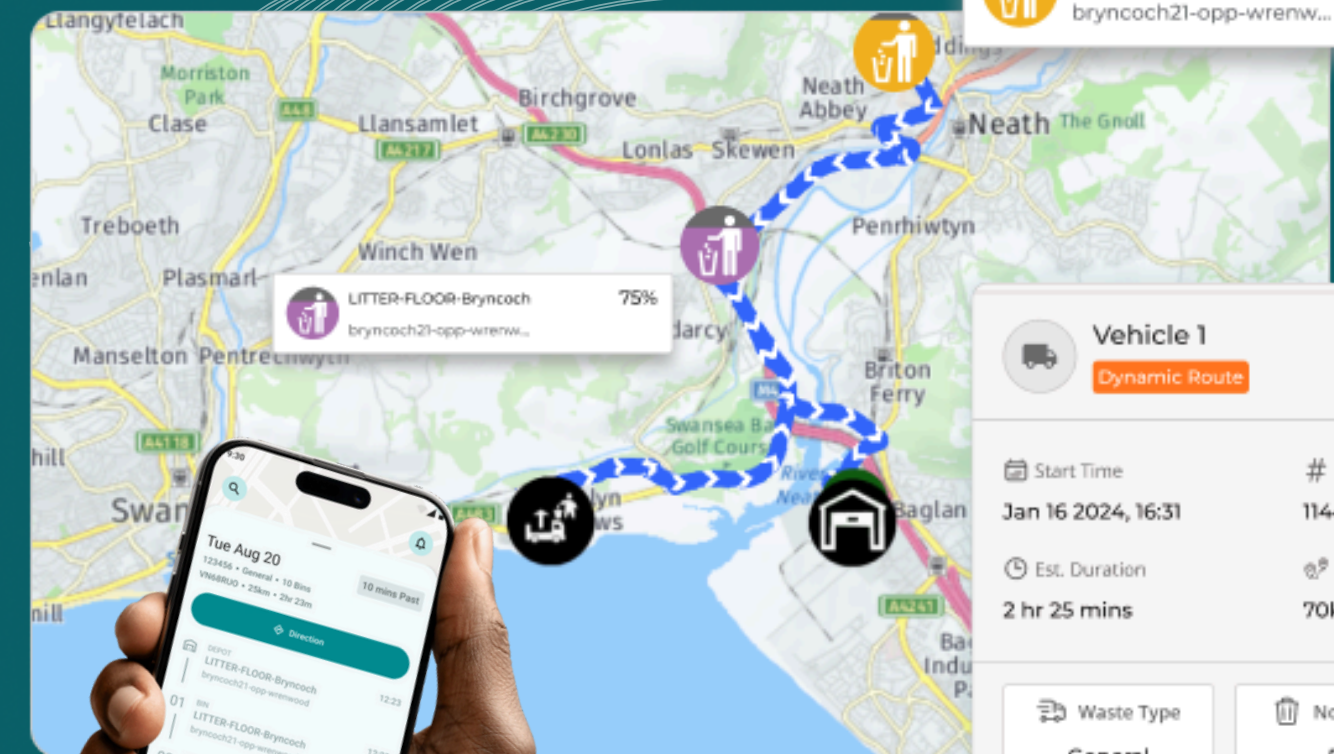

REDUCE UP TO 45 % LOGISTICS COSTS

ROUTE OPTIMIZATION

MANUAL

Create Routes Manually Based on
Fill Level Alerts

DYNAMIC

Generate Systematic Routes
Automatically, Based on Fill Levels

Vehicle 1 No Driver
General Waste
Jan 16 2024, 16:31 2hr 25 min

LITTER-FLOOR-Bryncoch 90%
bryncoch21-opp-wrenw...

Vehicle 1
Dynamic Route

Start Time	# Route ID
Jan 16 2024, 16:31	11445
Est. Duration	Est. Distance
2 hr 25 mins	70km

Waste Type	No. of Bins
General	56

Select Driver
 John Send Route