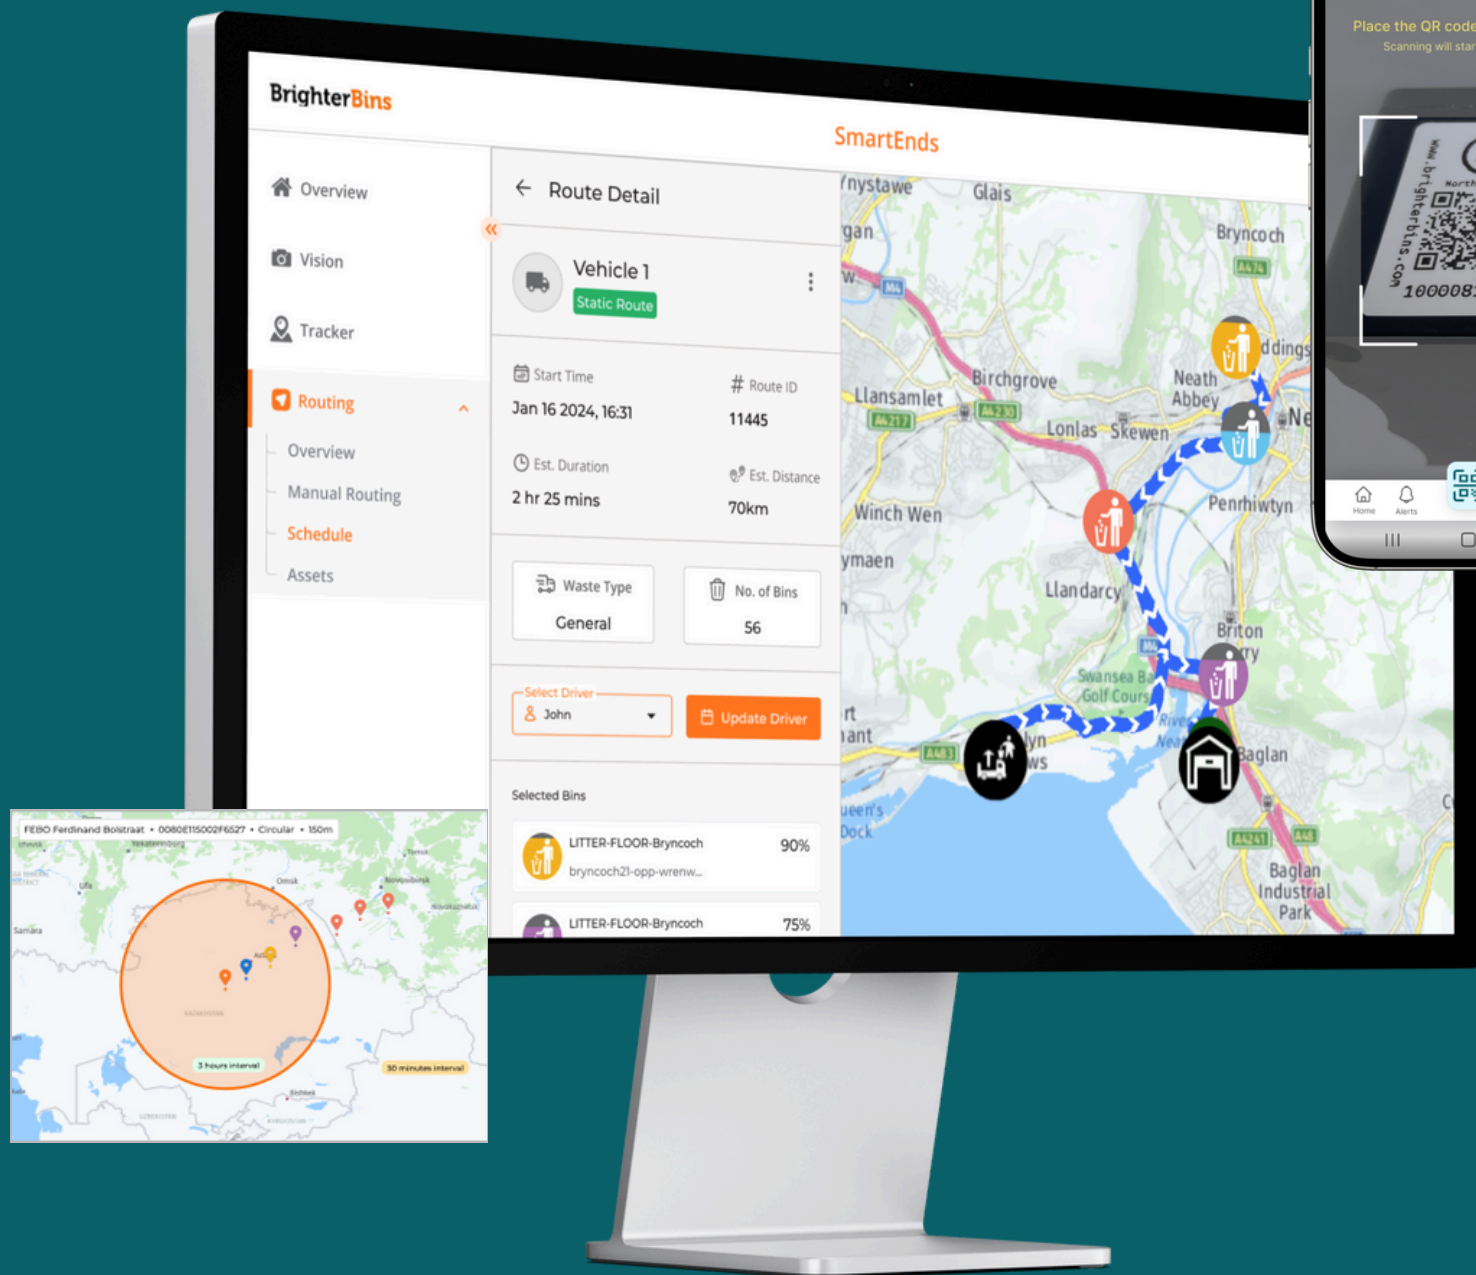

- Real-time waste monitoring.
- Automated route optimization.
- ESG tracking and reporting tools.

ADVANCED FEATURES

Route Optimization:

Static Route | Dynamic Route

Real-Time Monitoring:

Fill levels of bins | Ensure timely pickups
Real-Time Data | Real time GPS Location

Alerts & Notifications:

Fill Level Notification | Fire Alert
Bin Tampering Alert | Pickup Alert

Others:

Reports & Analytics | Data Integration API
Sustainability & ESG Reporting

TrackZone Mobile App:

Real time Alerts | Real Time Monitoring
QR Device Provisioning | Report Issues

REDUCE UP TO 45 % LOGISTICS COSTS

ROUTE OPTIMIZATION

MANUAL

Create Routes Manually Based on
Fill Level Alerts

DYNAMIC

Generate Systematic Routes
Automatically, Based on Fill Levels

 **Vehicle 1** No Driver
General Waste
Jan 16 2024, 16:31 2hr 25 min 

Select Driver
 John  Send Route 

REAL-TIME MONITORING & ALERTS

Get real-time data analytics & alerts to make more efficient and informed decisions.

Real-Time Monitoring:

- Bin Fill Levels
- Location Monitoring
- Temperature level
- Battery Level