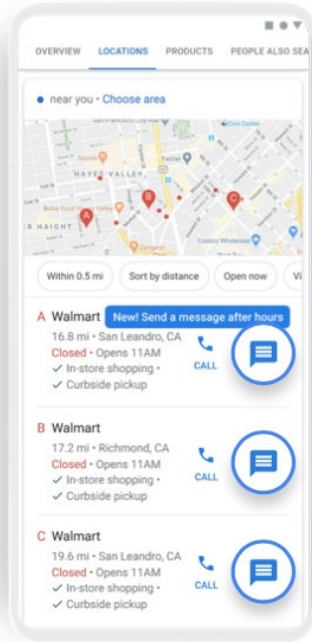

banner bot

nettle AI &
google messages
partner

connections that count

- lead gen & acquisition
automated 24/7 customer care with the ability to connect with a live agent
- assisted shopping & rich media
drive loyalty, purchasing, scheduling, and upsell through rich features like carousels, suggested replies, and photos
- personalisation & re-targeting
30 days window possibility to reach out to the user by means of a push notification past the end of the original conversation
(no messaging costs)

google messages on android & iOS

google messages

google messages

other google messages entry points

sms

email

web

ooh