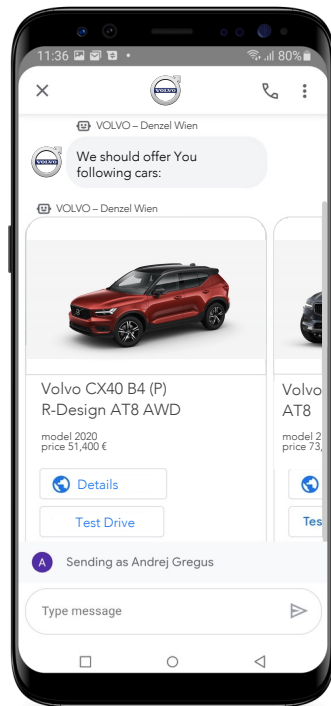

banner bot

business message bot

web page bot

facebook bot

instagram (coming soon)

nettle AI
& banner bot

banner bot

- chatbot that lies within display ads
- weave new life into traditional banner
- removing as many friction points from the customer journey as possible
- compared to its traditional click-through ads lift in engagement resulting in lower CPA

banner bot

nettle AI &
google messages
partner

connections that count

- lead gen & acquisition
automated 24/7 customer care with the ability to connect with a live agent
- assisted shopping & rich media
drive loyalty, purchasing, scheduling, and upsell through rich features like carousels, suggested replies, and photos
- personalisation & re-targeting
30 days window possibility to reach out to the user by means of a push notification past the end of the original conversation
(no messaging costs)

google messages on android & iOS

google messages

google messages

other google messages entry points

sms

email

web

ooh