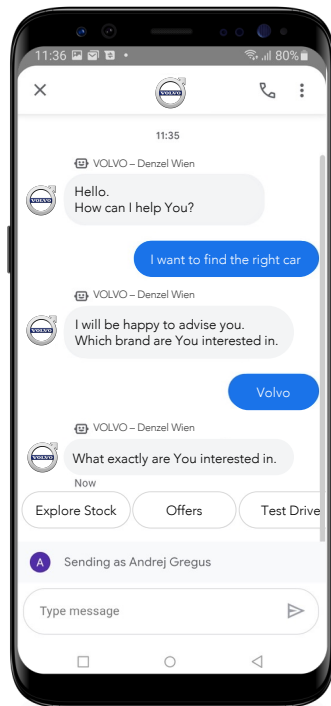

banner bot

business message bot

web page bot

facebook bot

instagram (coming soon)

nettle AI
& banner bot

banner bot

- chatbot that lies within display ads
- weave new life into traditional banner
- removing as many friction points from the customer journey as possible
- compared to its traditional click-through ads lift in engagement resulting in lower CPA

case studies - results

- ESET
the chatbot banner has a 57% lower CPA (purchase of the licence) than its static counterpart, and had achieved a 1.5x higher engagement (measured by CTR)
- SAMSUNG
4x higher engagement (measured by CTR) compared to standard banners

banner bot

nettle AI &
google messages
partner

connections that count

- lead gen & acquisition
automated 24/7 customer care with the ability to connect with a live agent
- assisted shopping & rich media
drive loyalty, purchasing, scheduling, and upsell through rich features like carousels, suggested replies, and photos
- personalisation & re-targeting
30 days window possibility to reach out to the user by means of a push notification past the end of the original conversation
(no messaging costs)

google messages on android & iOS

google messages

google messages

other google messages entry points

sms

email

web

ooh