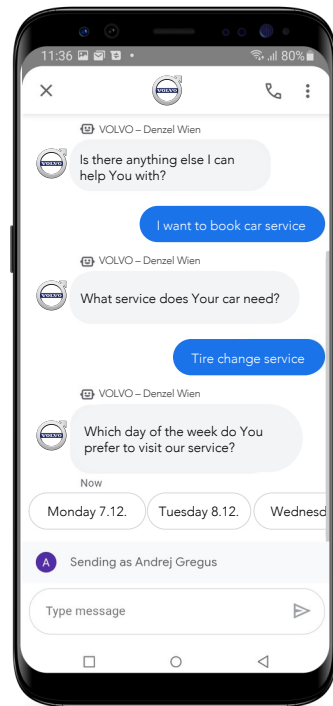

banner bot

business message bot

web page bot

facebook bot

instagram (coming soon)

nettle AI
& banner bot

banner bot

- chatbot that lies within display ads
- weave new life into traditional banner
- removing as many friction points from the customer journey as possible
- compared to its traditional click-through ads lift in engagement resulting in lower CPA

banner bot

nettle AI &
google messages
partner

connections that count

- lead gen & acquisition
automated 24/7 customer care with the ability to connect with a live agent
- assisted shopping & rich media
drive loyalty, purchasing, scheduling, and upsell through rich features like carousels, suggested replies, and photos
- personalisation & re-targeting
30 days window possibility to reach out to the user by means of a push notification past the end of the original conversation
(no messaging costs)

google messages on android & iOS

google messages

google messages

other google messages entry points

sms

email

web

ooh