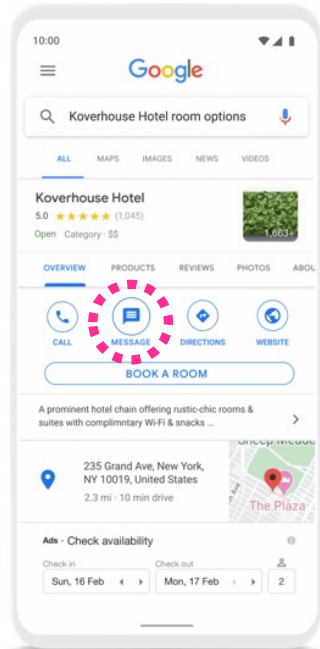

google messages