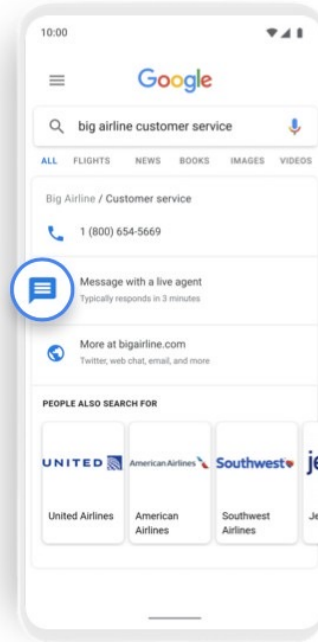

banner bot

business message bot

web page bot

facebook bot

instagram (coming soon)

nettle AI
& banner bot

banner bot

- chatbot that lies within display ads
- weave new life into traditional banner
- removing as many friction points from the customer journey as possible
- compared to its traditional click-through ads lift in engagement resulting in lower CPA

banner bot

nettle AI &
google messages
partner

connections that count

- lead gen & acquisition
automated 24/7 customer care with the ability to connect with a live agent
- assisted shopping & rich media
drive loyalty, purchasing, scheduling, and upsell through rich features like carousels, suggested replies, and photos
- personalisation & re-targeting
30 days window possibility to reach out to the user by means of a push notification past the end of the original conversation
(no messaging costs)

google messages on android & iOS

google messages

google messages

other google messages entry points

sms

email

web

ooh