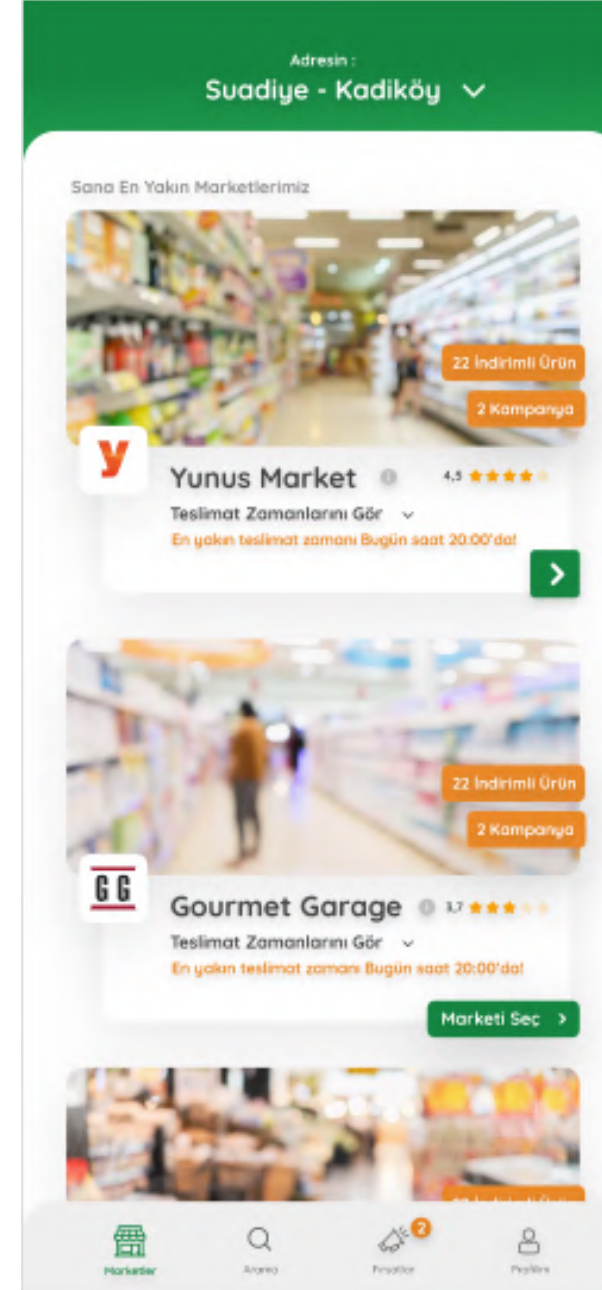

**4M users  
\$52M Exit to YemekSepeti**