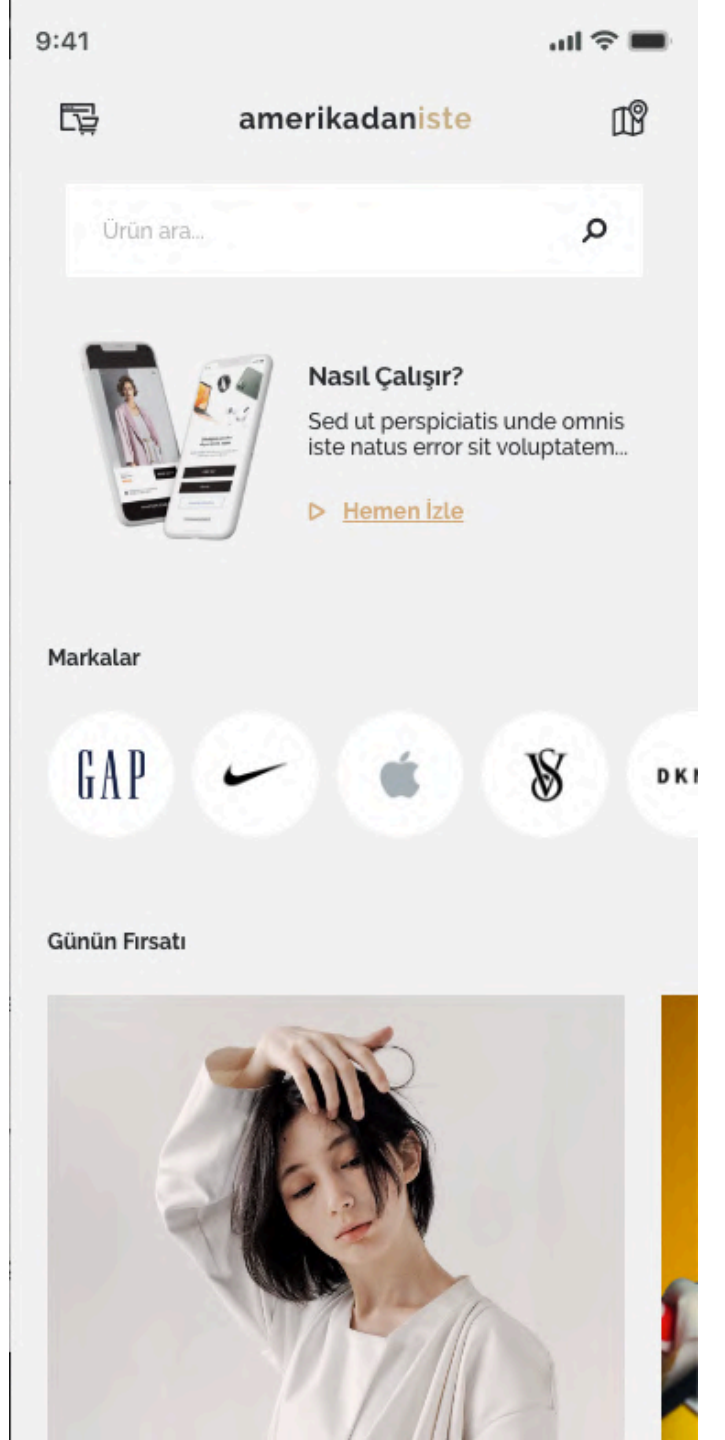

basefy

amerikadaniste
Amerika'daki posta adresiniz

What We Delivered?

- Audit & Diagnosis
- User Experience Design
- Development & Delivery
- Support

Turkey's most complex e-commerce business.

Basefy successfully completed this business.

3M+ Users