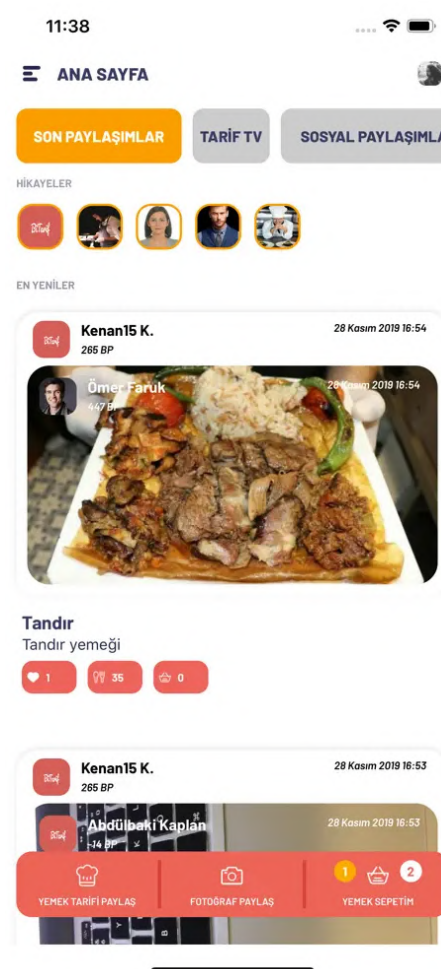

What We Delivered?

- Audit & Diagnosis
- User Experience Design
- Development & Delivery
- Recipes & Homemade Meals MP App
- Partnership & Support

Turkey's first homemade food marketplace app.