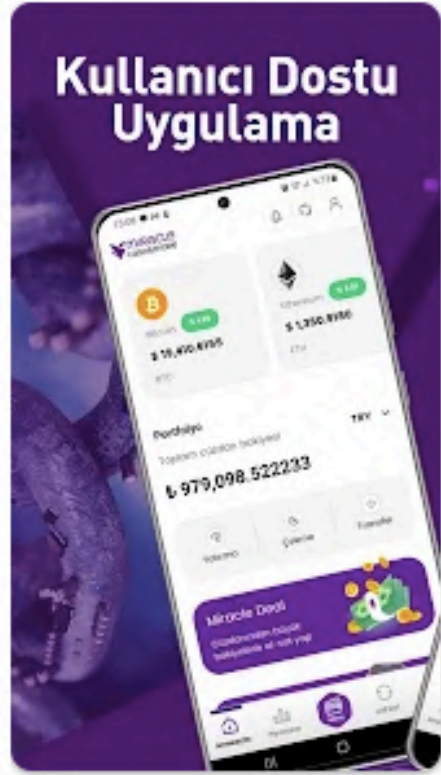

What We Delivered?

- Audit & Diagnosis
- User Experience Design
- Development & Delivery
- CTOaaS & CPOaaS & CINOaaS
- Partnership & Support

We provide end-to-end CTOaaS service for a Blockchain Fintech company with as many features as Binance.