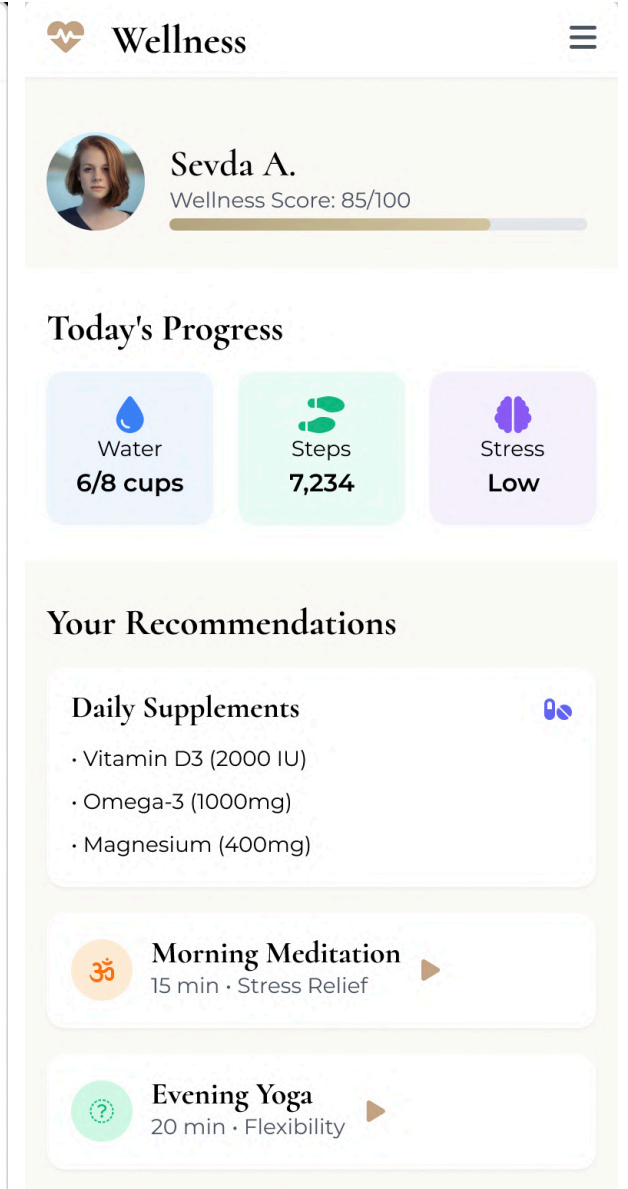

### What We Delivered?

- Audit & Diagnosis
- User Experience Design
- Development & Delivery
- Whappio
- AI Chatbot
- AI Voice Call Bot
- Esteworld GPT
- Partnership & Support

**Esteworld is a high-scale aesthetic healthcare group operating on both sides of Istanbul, with 700+ staff, 4 operating theatres, 17 hair transplant units, and 7 dental units, delivering 1,500+ procedures per month.**