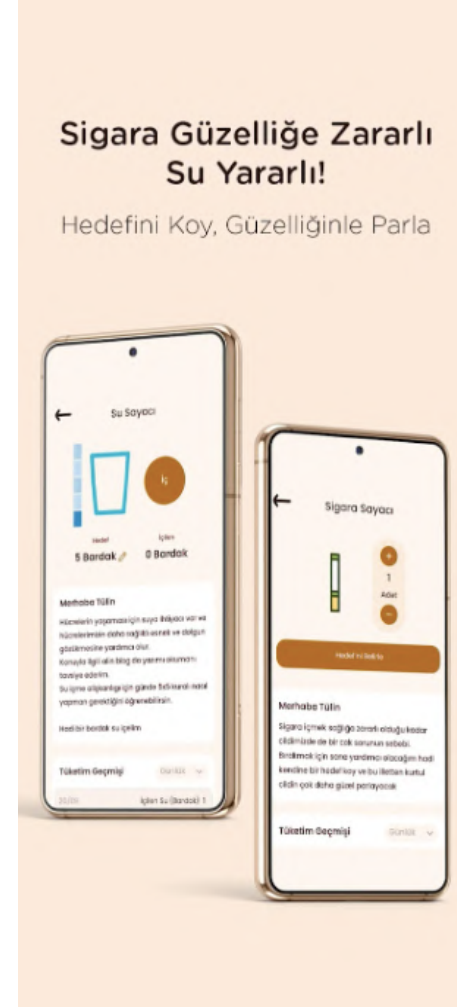

Alin

Beauty LOUNGE

What We Delivered?

- Audit & Diagnosis
- User Experience Design
- Development & Delivery
- CTOaaS & CPOaaS & CINOaaS
- Partnership & Support

A SuperApp for women's care health beauty