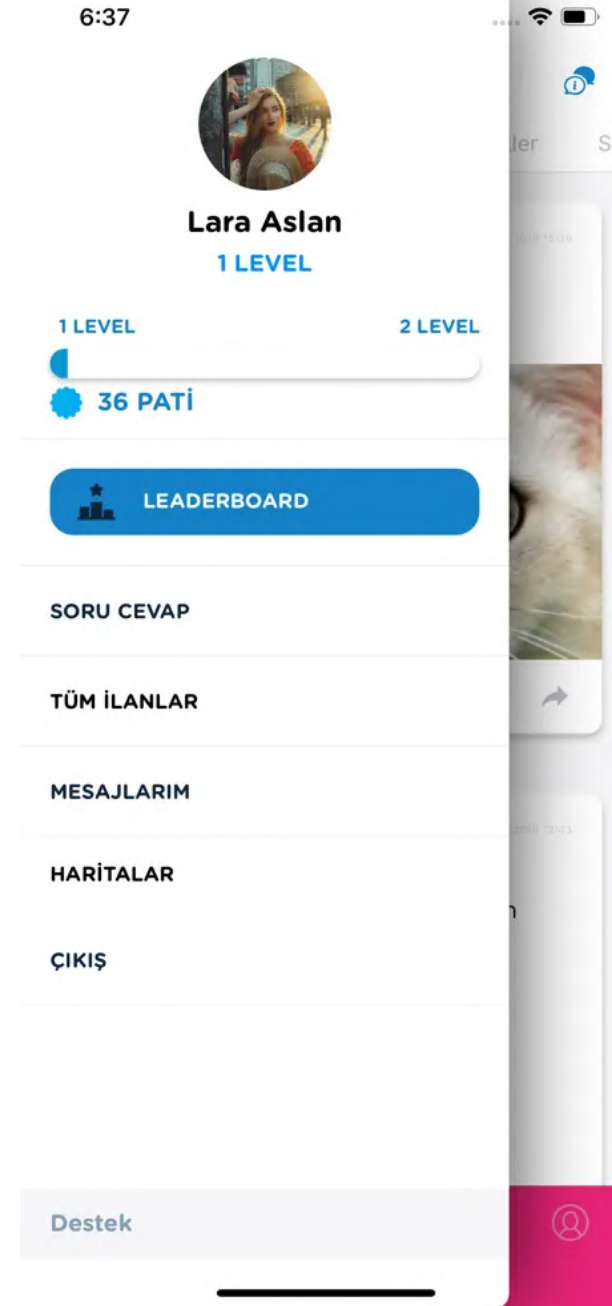

What We Delivered?

- Audit & Diagnosis
- User Experience Design
- Development & Delivery
- Pet Social Network
- Listings & Posts
- Chat Rooms
- Vet & Vaccination Tracking
- E-Commerce
- Partnership & Support
- CTOaaS & CPOaaS & CINOaaS

One of Türkiye's largest pet platforms.