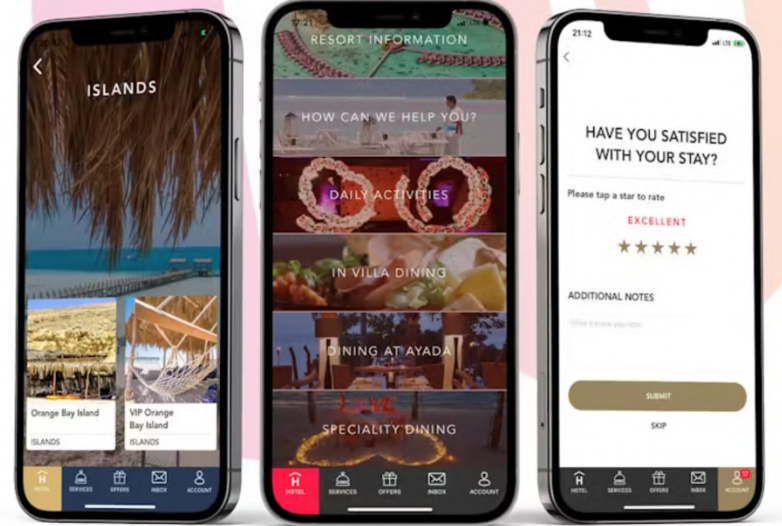

What We Delivered?

- Audit & Diagnosis
- User Experience Design
- Development & Delivery
- CTOaaS & CPOaaS & CINOaaS
- Partnership & Support

WeBee is a 360° hotel guest-experience platform that digitizes the end-to-end guest journey by combining messaging, concierge/automation, and revenue-driving modules in one solution.

Dijital Misafir Deneyimi Platformu

Misafirlerinizi kusursuz ve temassız bir dijital misafir deneyimi ile karşılayın- zaman kazanın ve **otelinizin** gelirlerini artırın.

Bilgi Edin