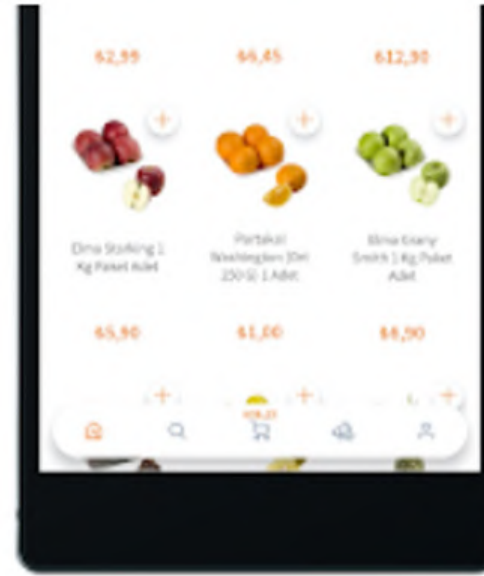

## What We Delivered?

- Audit & Diagnosis
- User Experience Design
- Development & Delivery

We were the first to develop the App called Migros Hemen for the FMCG giant Migros.

Market Alışverişine Dair Herşey