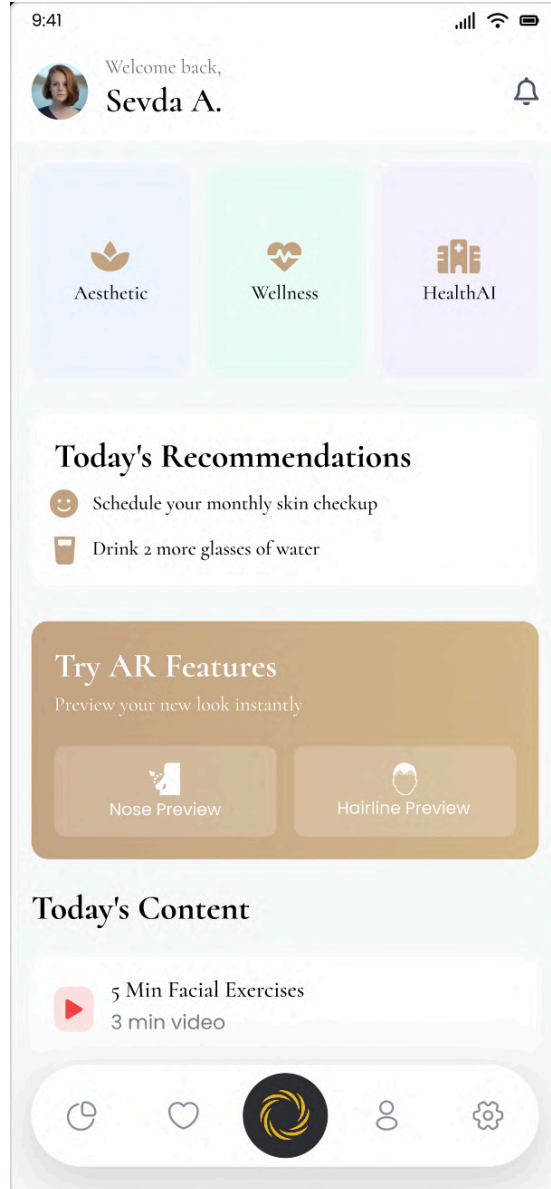

### What We Delivered?

- Audit & Diagnosis
- User Experience Design
- Development & Delivery
- Whappio
- AI Chatbot
- AI Voice Call Bot
- Esteworld GPT
- Partnership & Support

**Esteworld is a high-scale aesthetic healthcare group operating on both sides of Istanbul, with 700+ staff, 4 operating theatres, 17 hair transplant units, and 7 dental units, delivering 1,500+ procedures per month.**