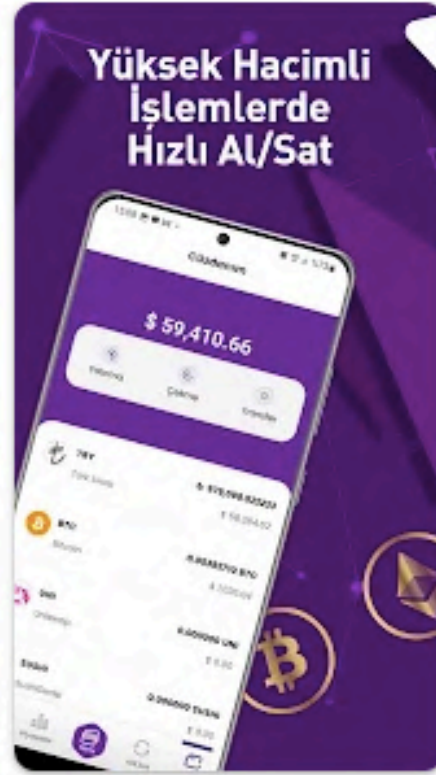

What We Delivered?

- Audit & Diagnosis
- User Experience Design
- Development & Delivery
- CTOaaS & CPOaaS & CINOaaS
- Partnership & Support

We provide end-to-end CTOaaS service for a Blockchain Fintech company with as many features as Binance.