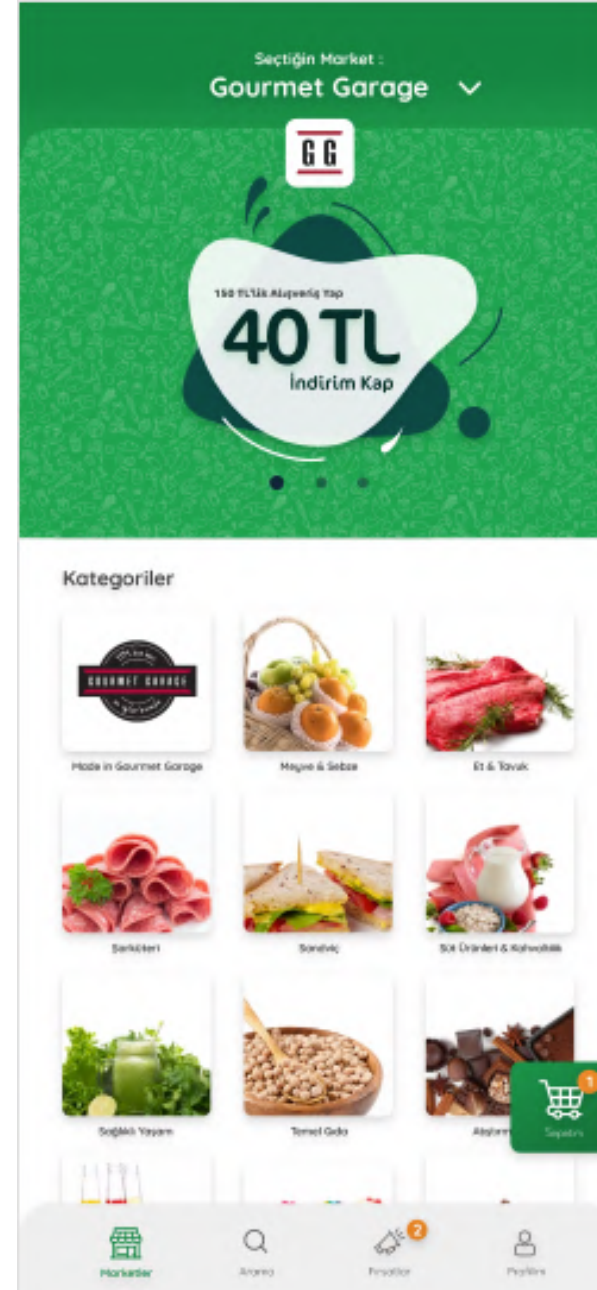

**4M users  
\$52M Exit to YemekSepeti**