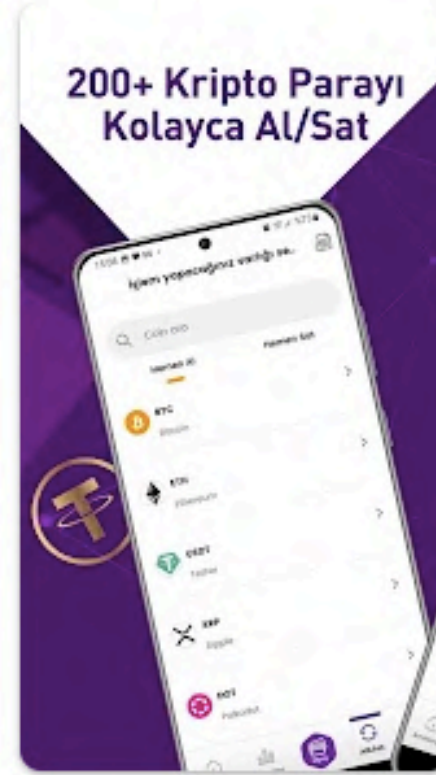

What We Delivered?

- Audit & Diagnosis
- User Experience Design
- Development & Delivery
- CTOaaS & CPOaaS & CINOaaS
- Partnership & Support

We provide end-to-end CTOaaS service for a Blockchain Fintech company with as many features as Binance.