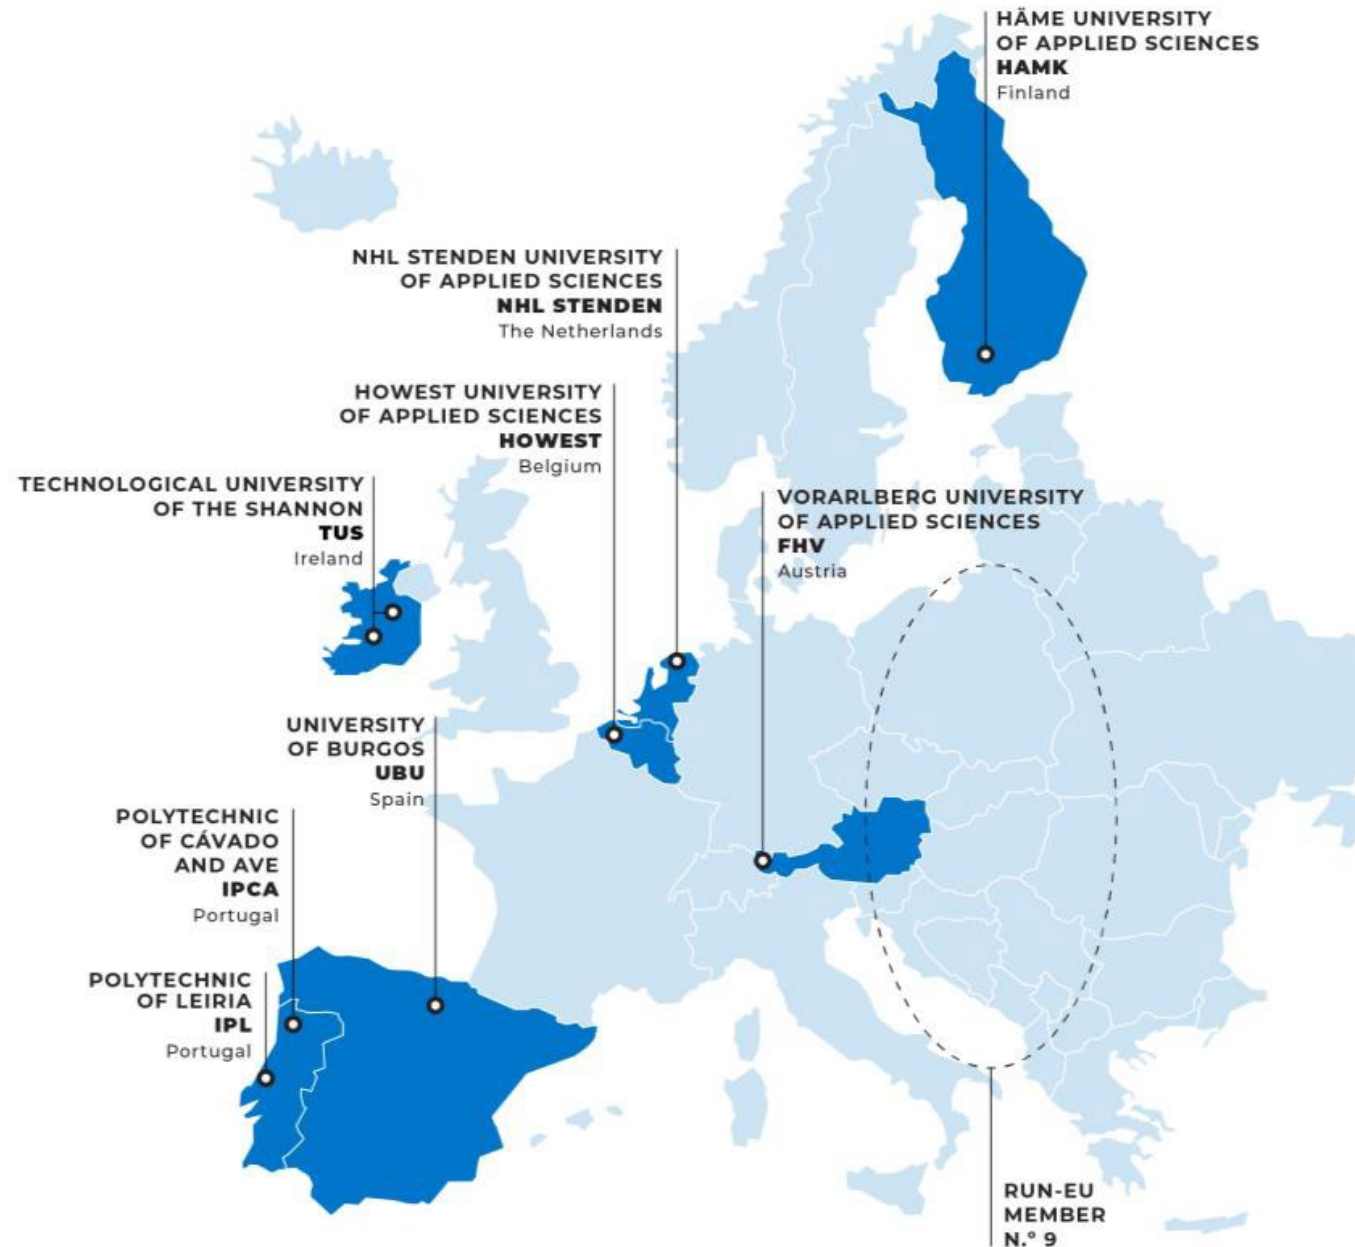

HAMK
Häme University
of Applied Sciences

RTUN
REGIONAL
UNIVERSITY
NETWORK
EUROPEAN UNIVERSITY

Häme University of Applied Sciences – The Bettermakers

Richard Forsgård RDI Services

Who are we?

- 10,000 students + 800 staff members
- Operations on seven campuses in the Kanta-Häme region
- 130 research projects annually
- Part of the Regional University Network European University (RUN-EU)

RUN-EU

- Building a European University together with seven European partners who share our vision
- Joint study modules / programmes / degrees
- RUN-EU Research groups
- Joint research projects
- HAMK oversees the pedagogical development within the RUN-EU

Research at HAMK

- Three research ecosystems:
 - **SmartBio – Smart Solutions in Biotechnology**
 - **SmartBuilt – Smart and Sustainable Built Environment**
 - **SmartEdu – Smart Future Education and Competences**