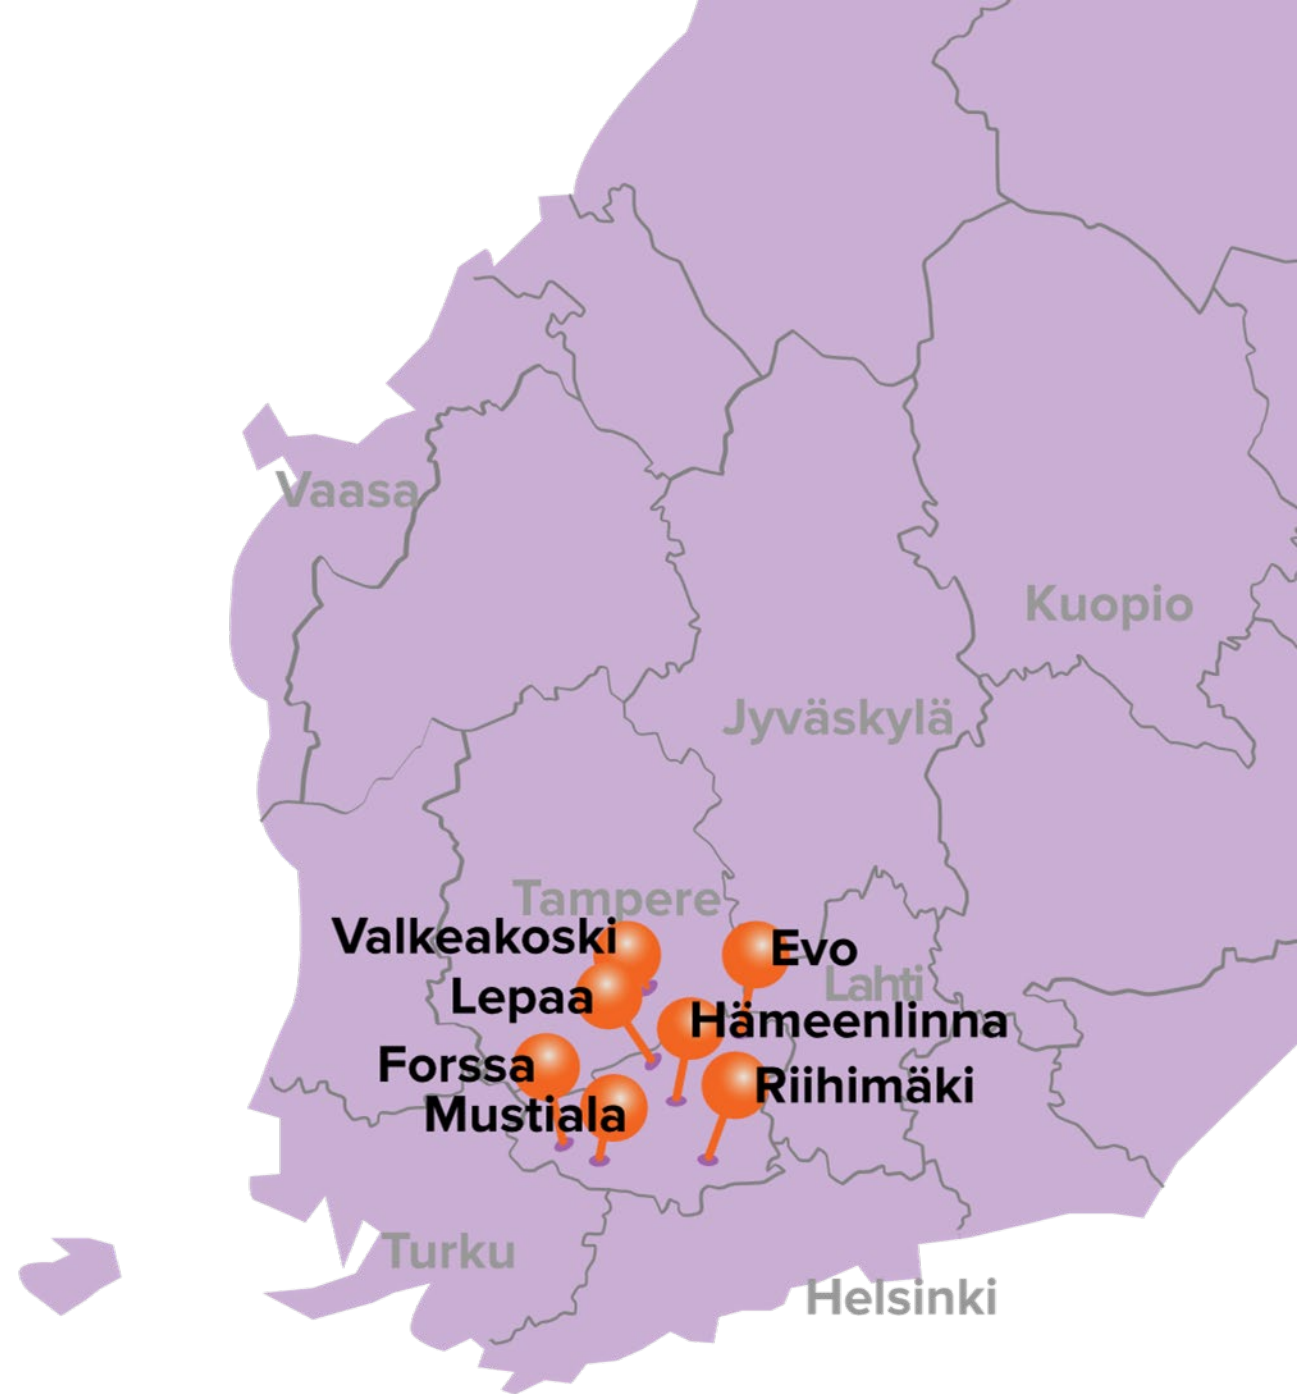

HAMK
Häme University
of Applied Sciences

RTUN
REGIONAL
UNIVERSITY
NETWORK
EUROPEAN UNIVERSITY

Häme University of Applied Sciences – The Bettermakers

Richard Forsgård RDI Services

Who are we?

- 10,000 students + 800 staff members
- Operations on seven campuses in the Kanta-Häme region
- 130 research projects annually
- Part of the Regional University Network European University (RUN-EU)