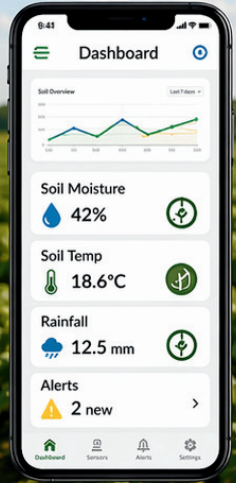

Farmer Charlie

Smart Sensors. Smarter Farming.

Real-time insights
from your fields

Better decisions
every day

Higher yields
sustainably

UK designed sensor systems
for today's farmer and tomorrow's planet.

Soil Sensors

Monitor soil moisture, temperature, EC and more

Rain Gauge

Accurate rainfall and weather monitoring

Water Sensor

Monitor water levels, quality and usage

Other Sensors

As required by you and your farming needs

Cloud Platform

Connectivity Hub
4G/5G/Satellite

Farmer Charlie App

View your data anywhere, anytime. Get alerts and act with confidence.

One system. All your data. Anywhere.

From field to cloud, all in one connected solution.

Real-time Monitoring

Know what's happening across your fields, 24/7.

Smart Alerts

Instant notifications when action is needed.

Actionable Insights

Simple, clear data that helps you decide and act.

Water Smarter