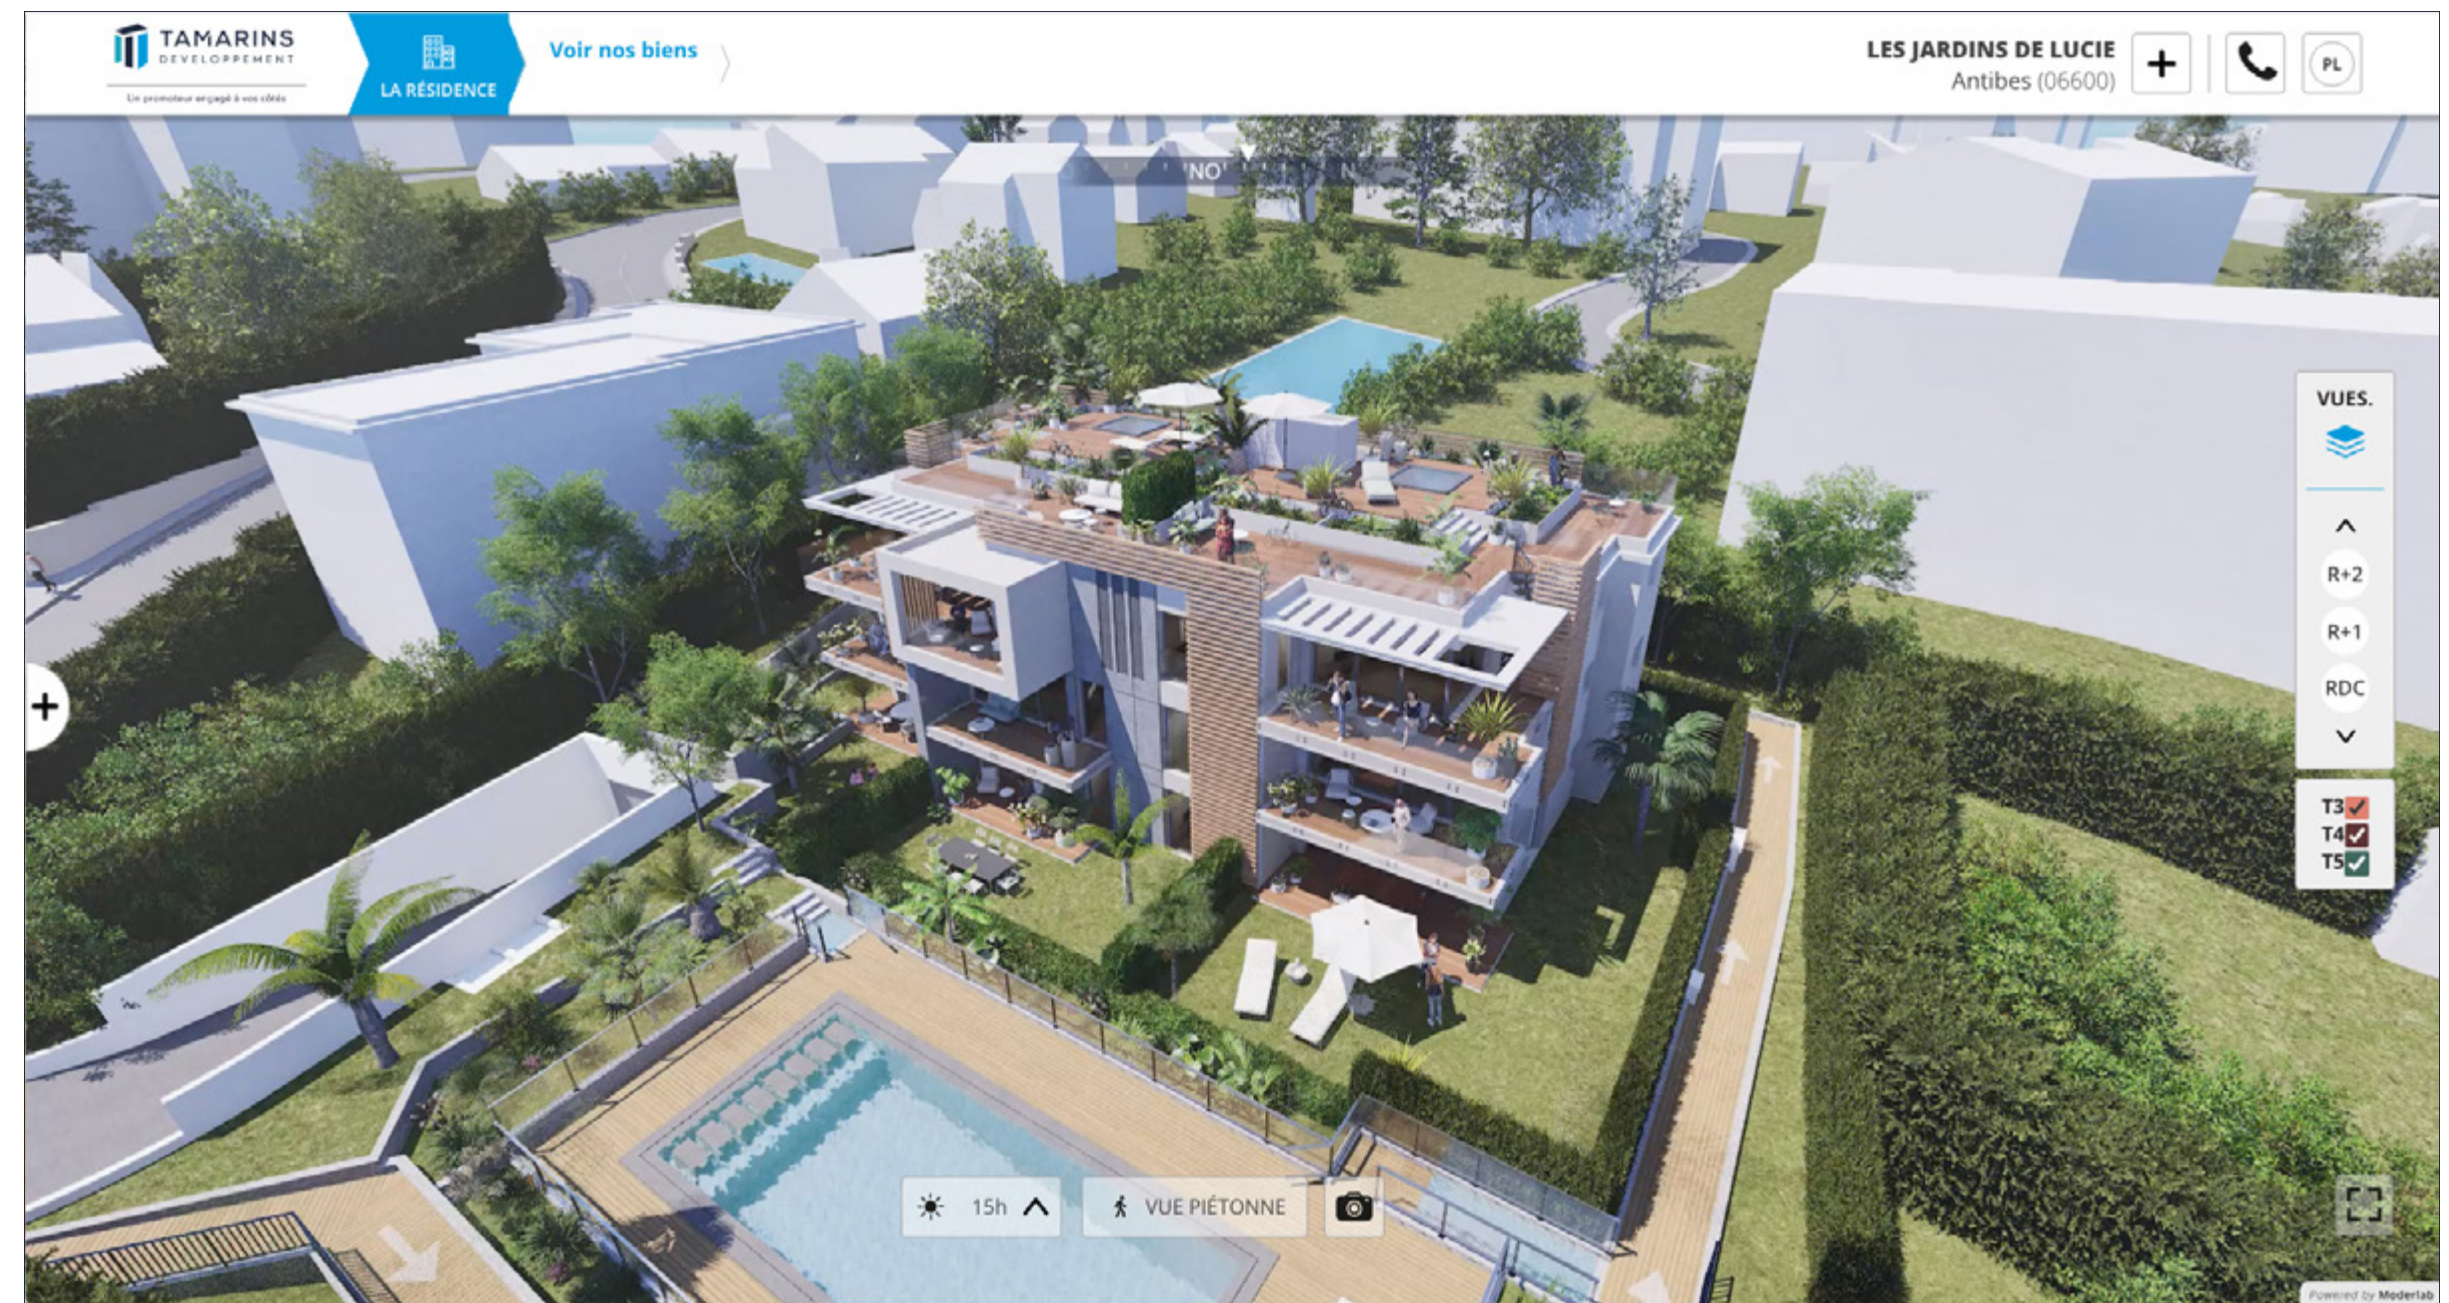

Prestigious Real Estate in the French Alps - Méribel

Communication & Partnership Plan for VivaTech Exhibition – Paris

Residence on the French Riviera – Antibes

Space Planning Online Configurator – Paris

Interior Design & Fit-out for a Luxury Maison – Paris