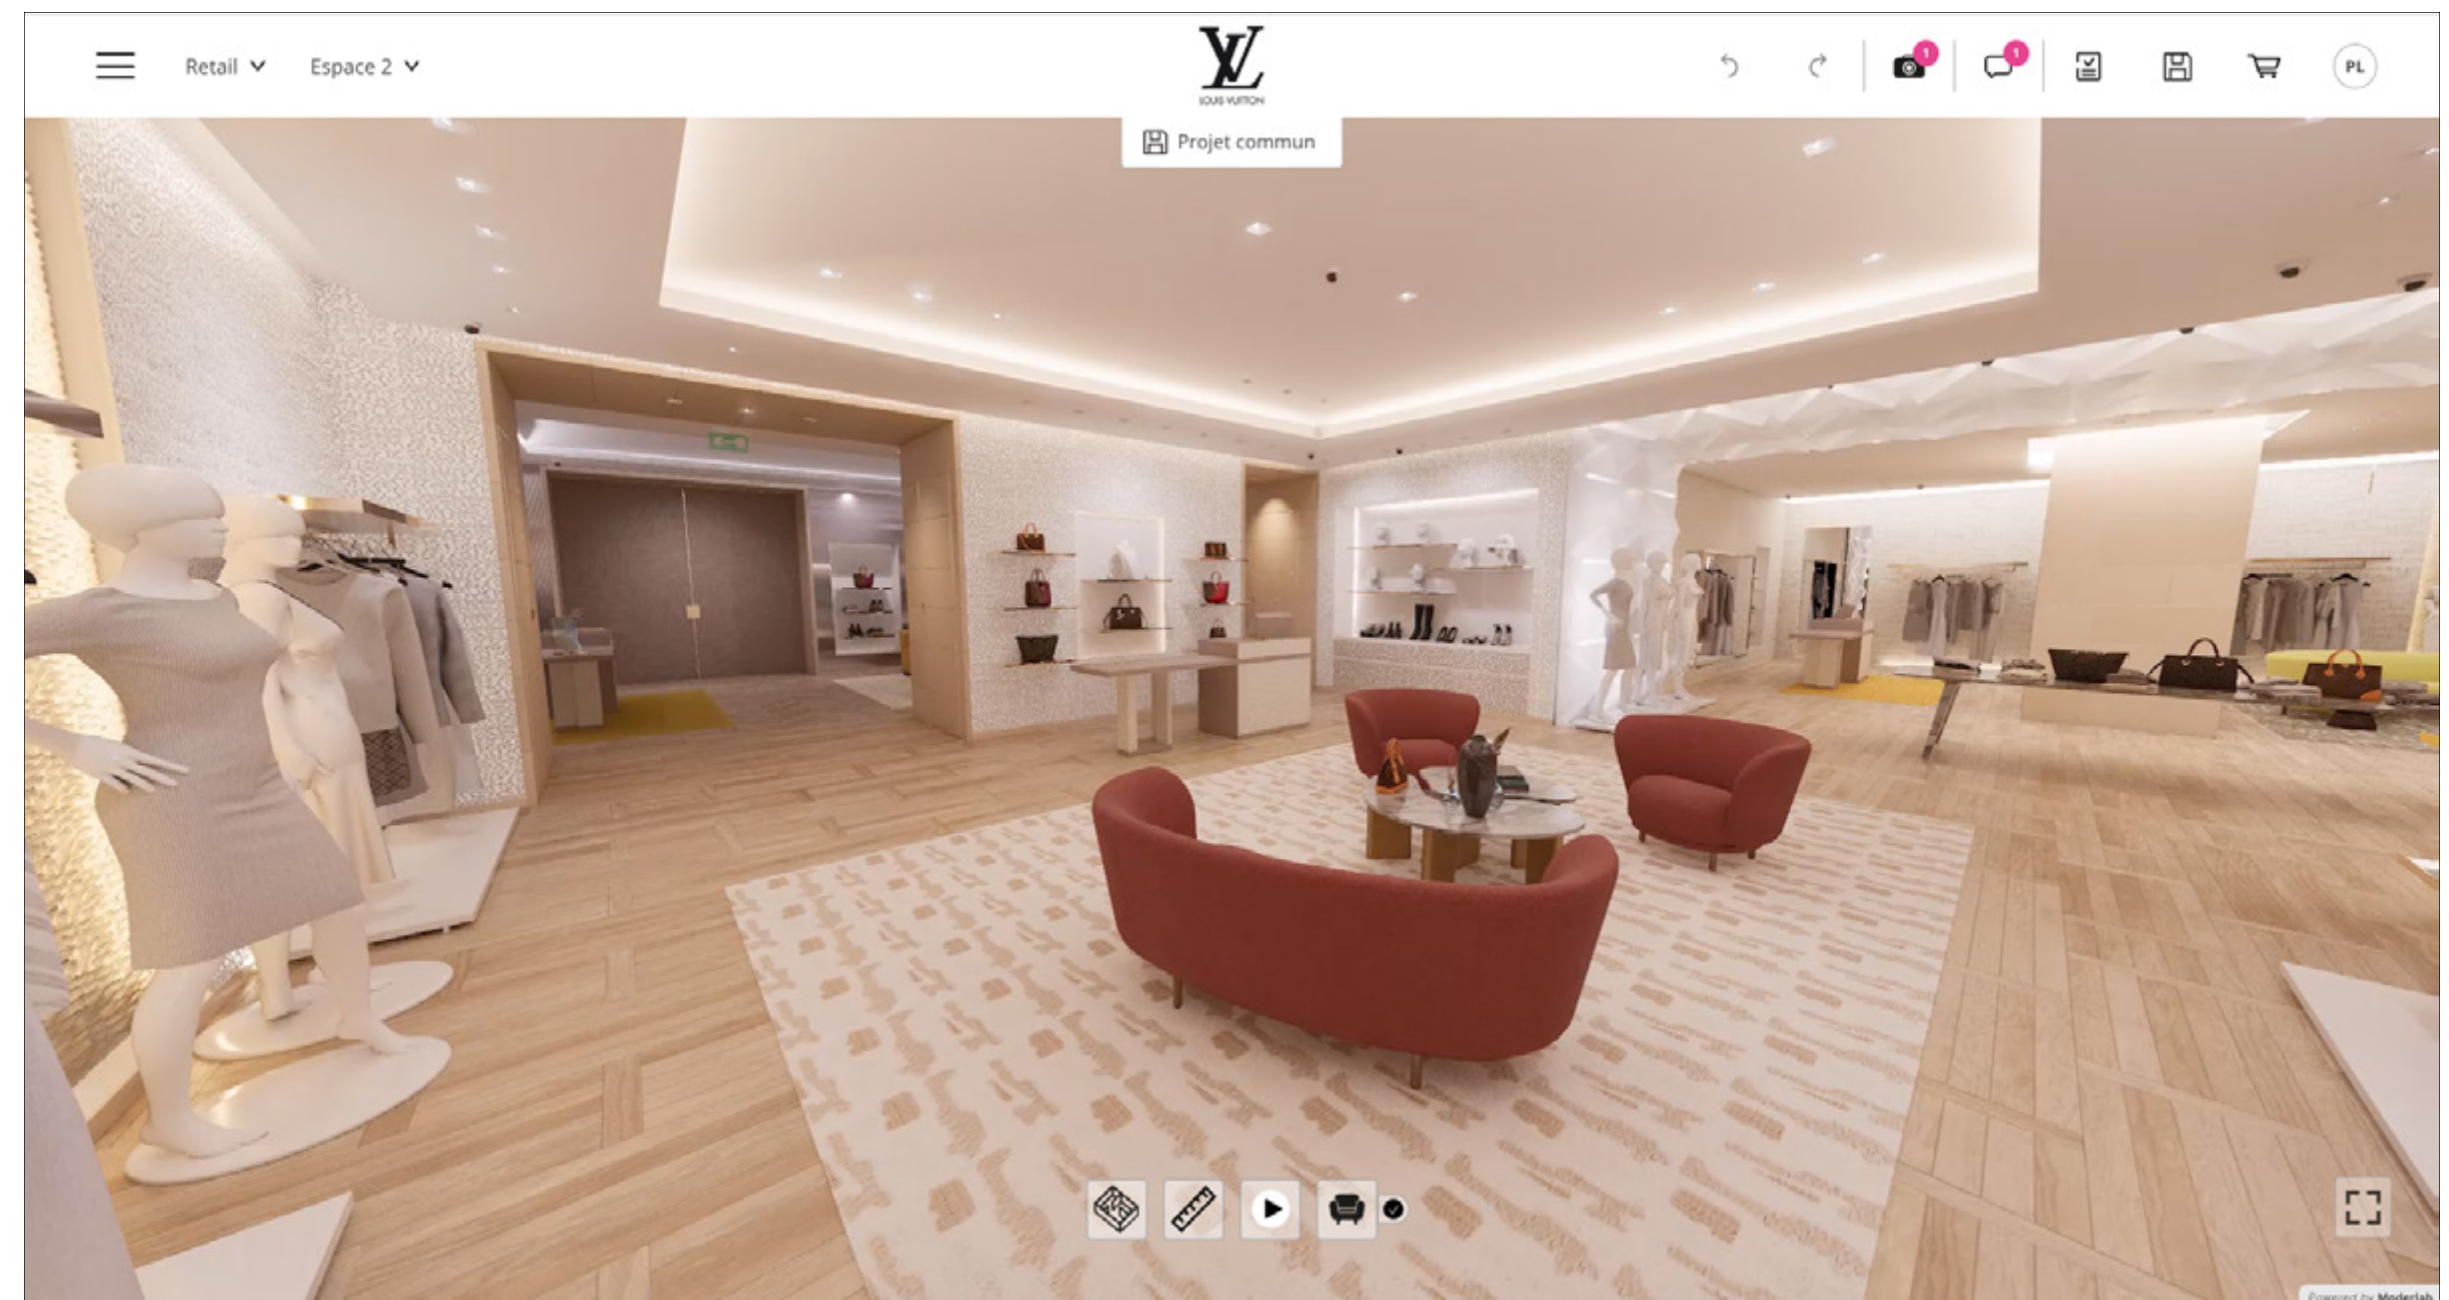

Prestigious Real Estate in the French Alps - Méribel

Communication & Partnership Plan for VivaTech Exhibition – Paris

Residence on the French Riviera – Antibes

Space Planning Online Configurator – Paris

Interior Design & Fit-out for a Luxury Maison – Paris