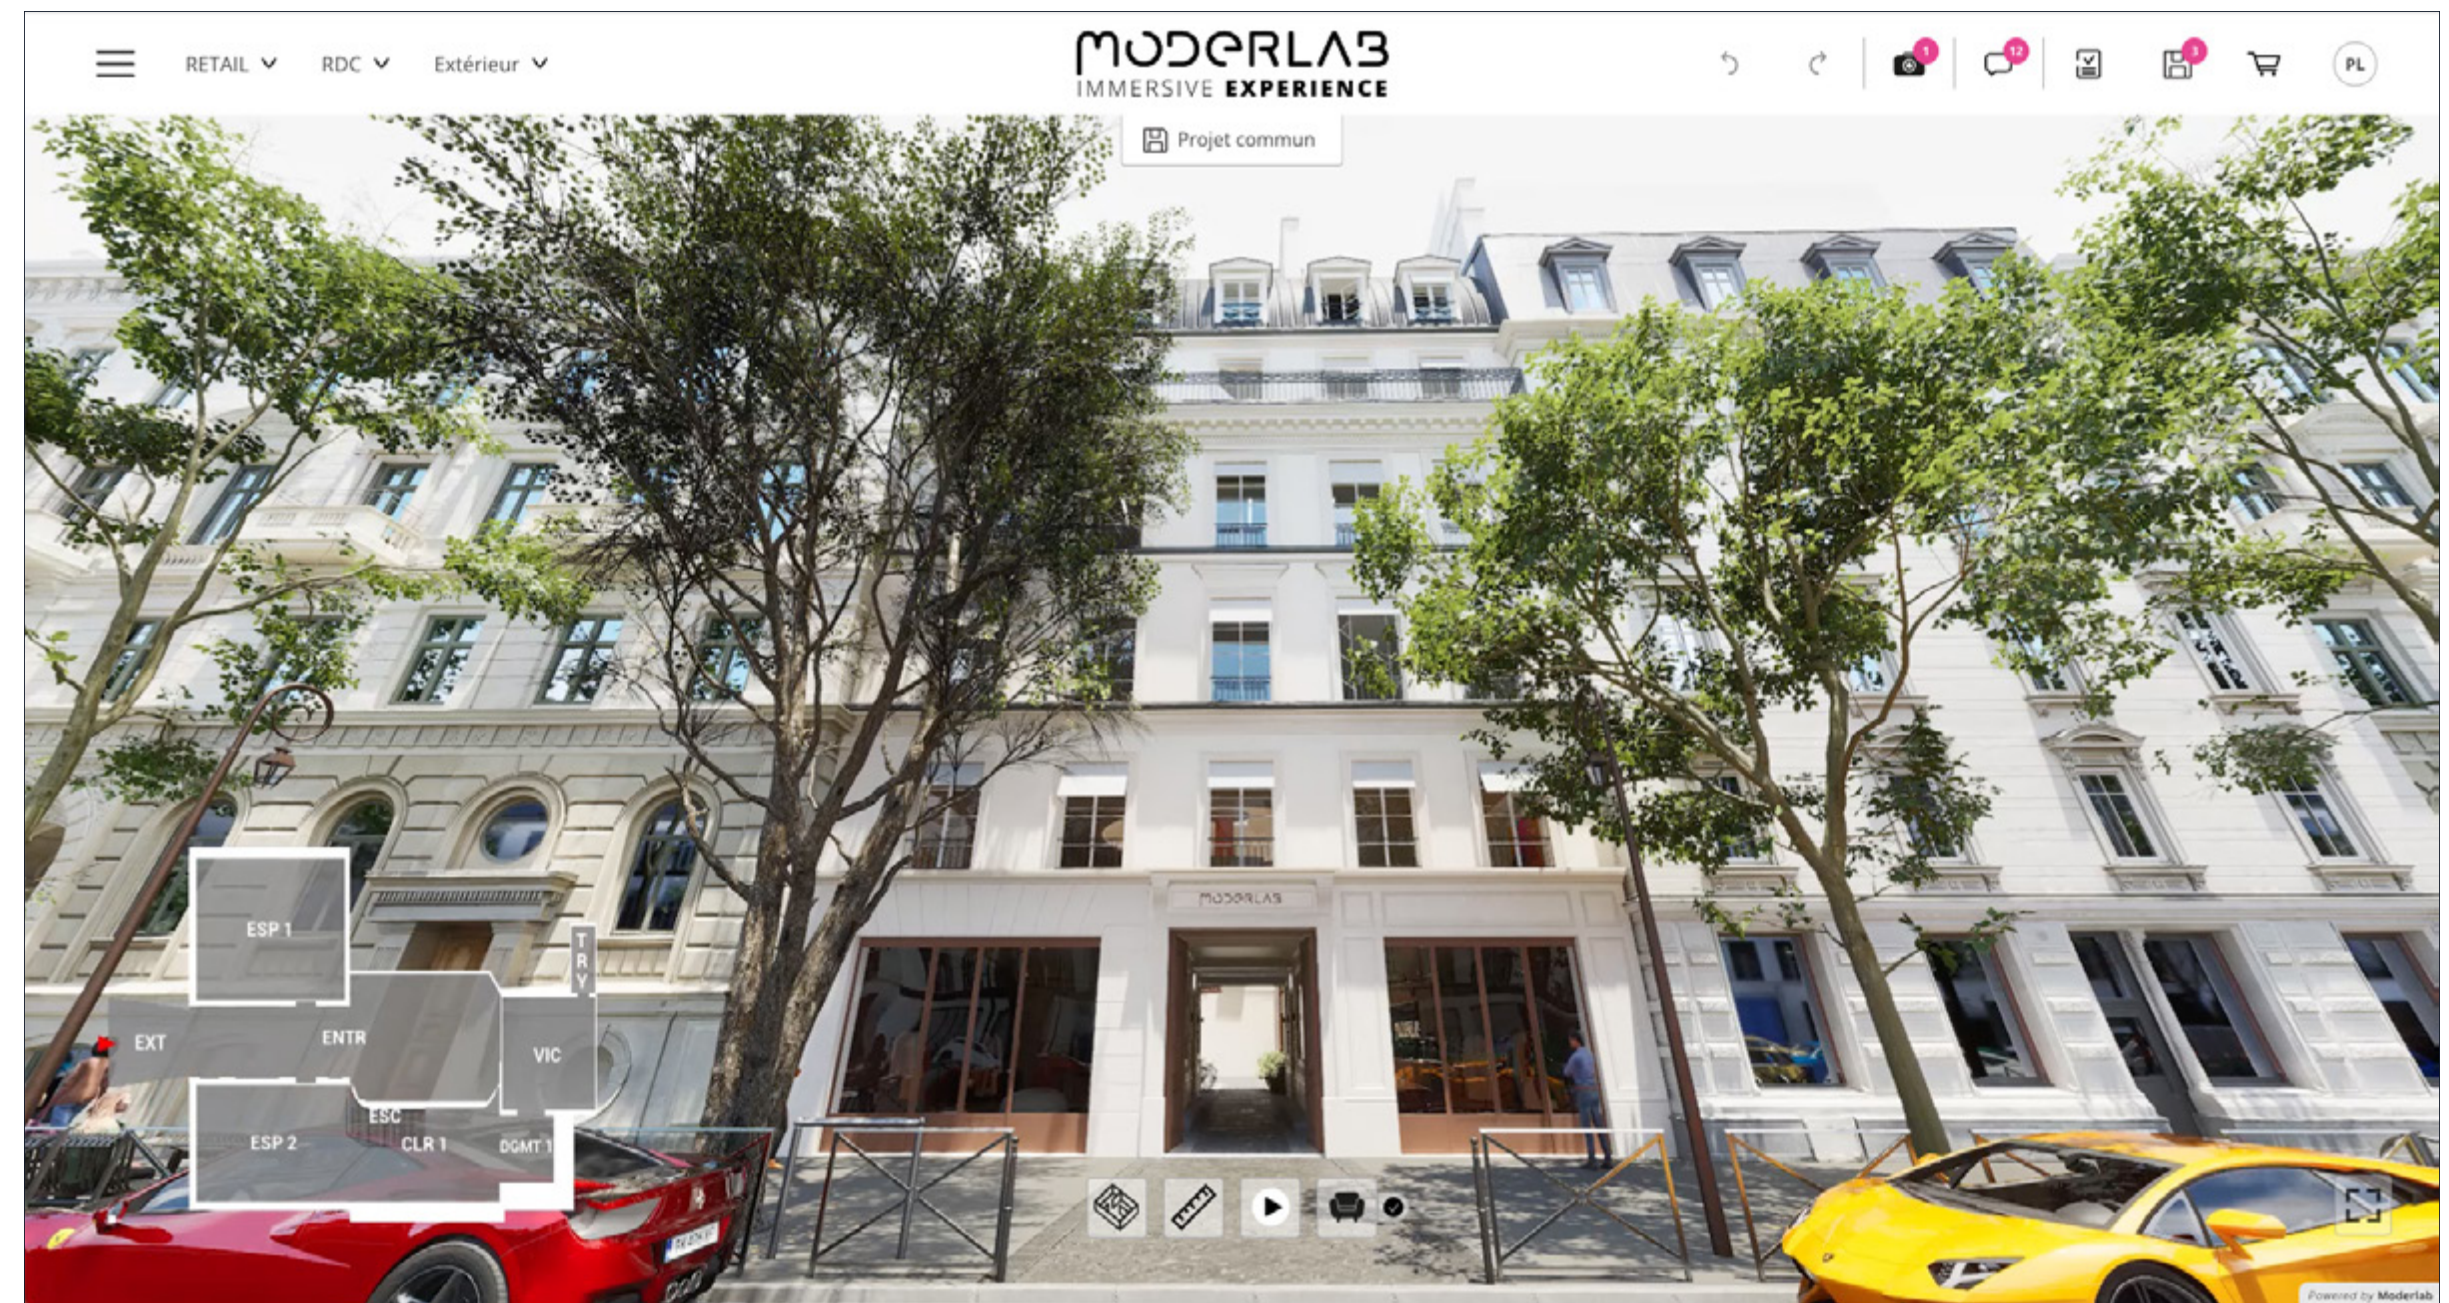

Mixed-use Real Estate (Retail • Offices • Loft) – Paris

They trust us...