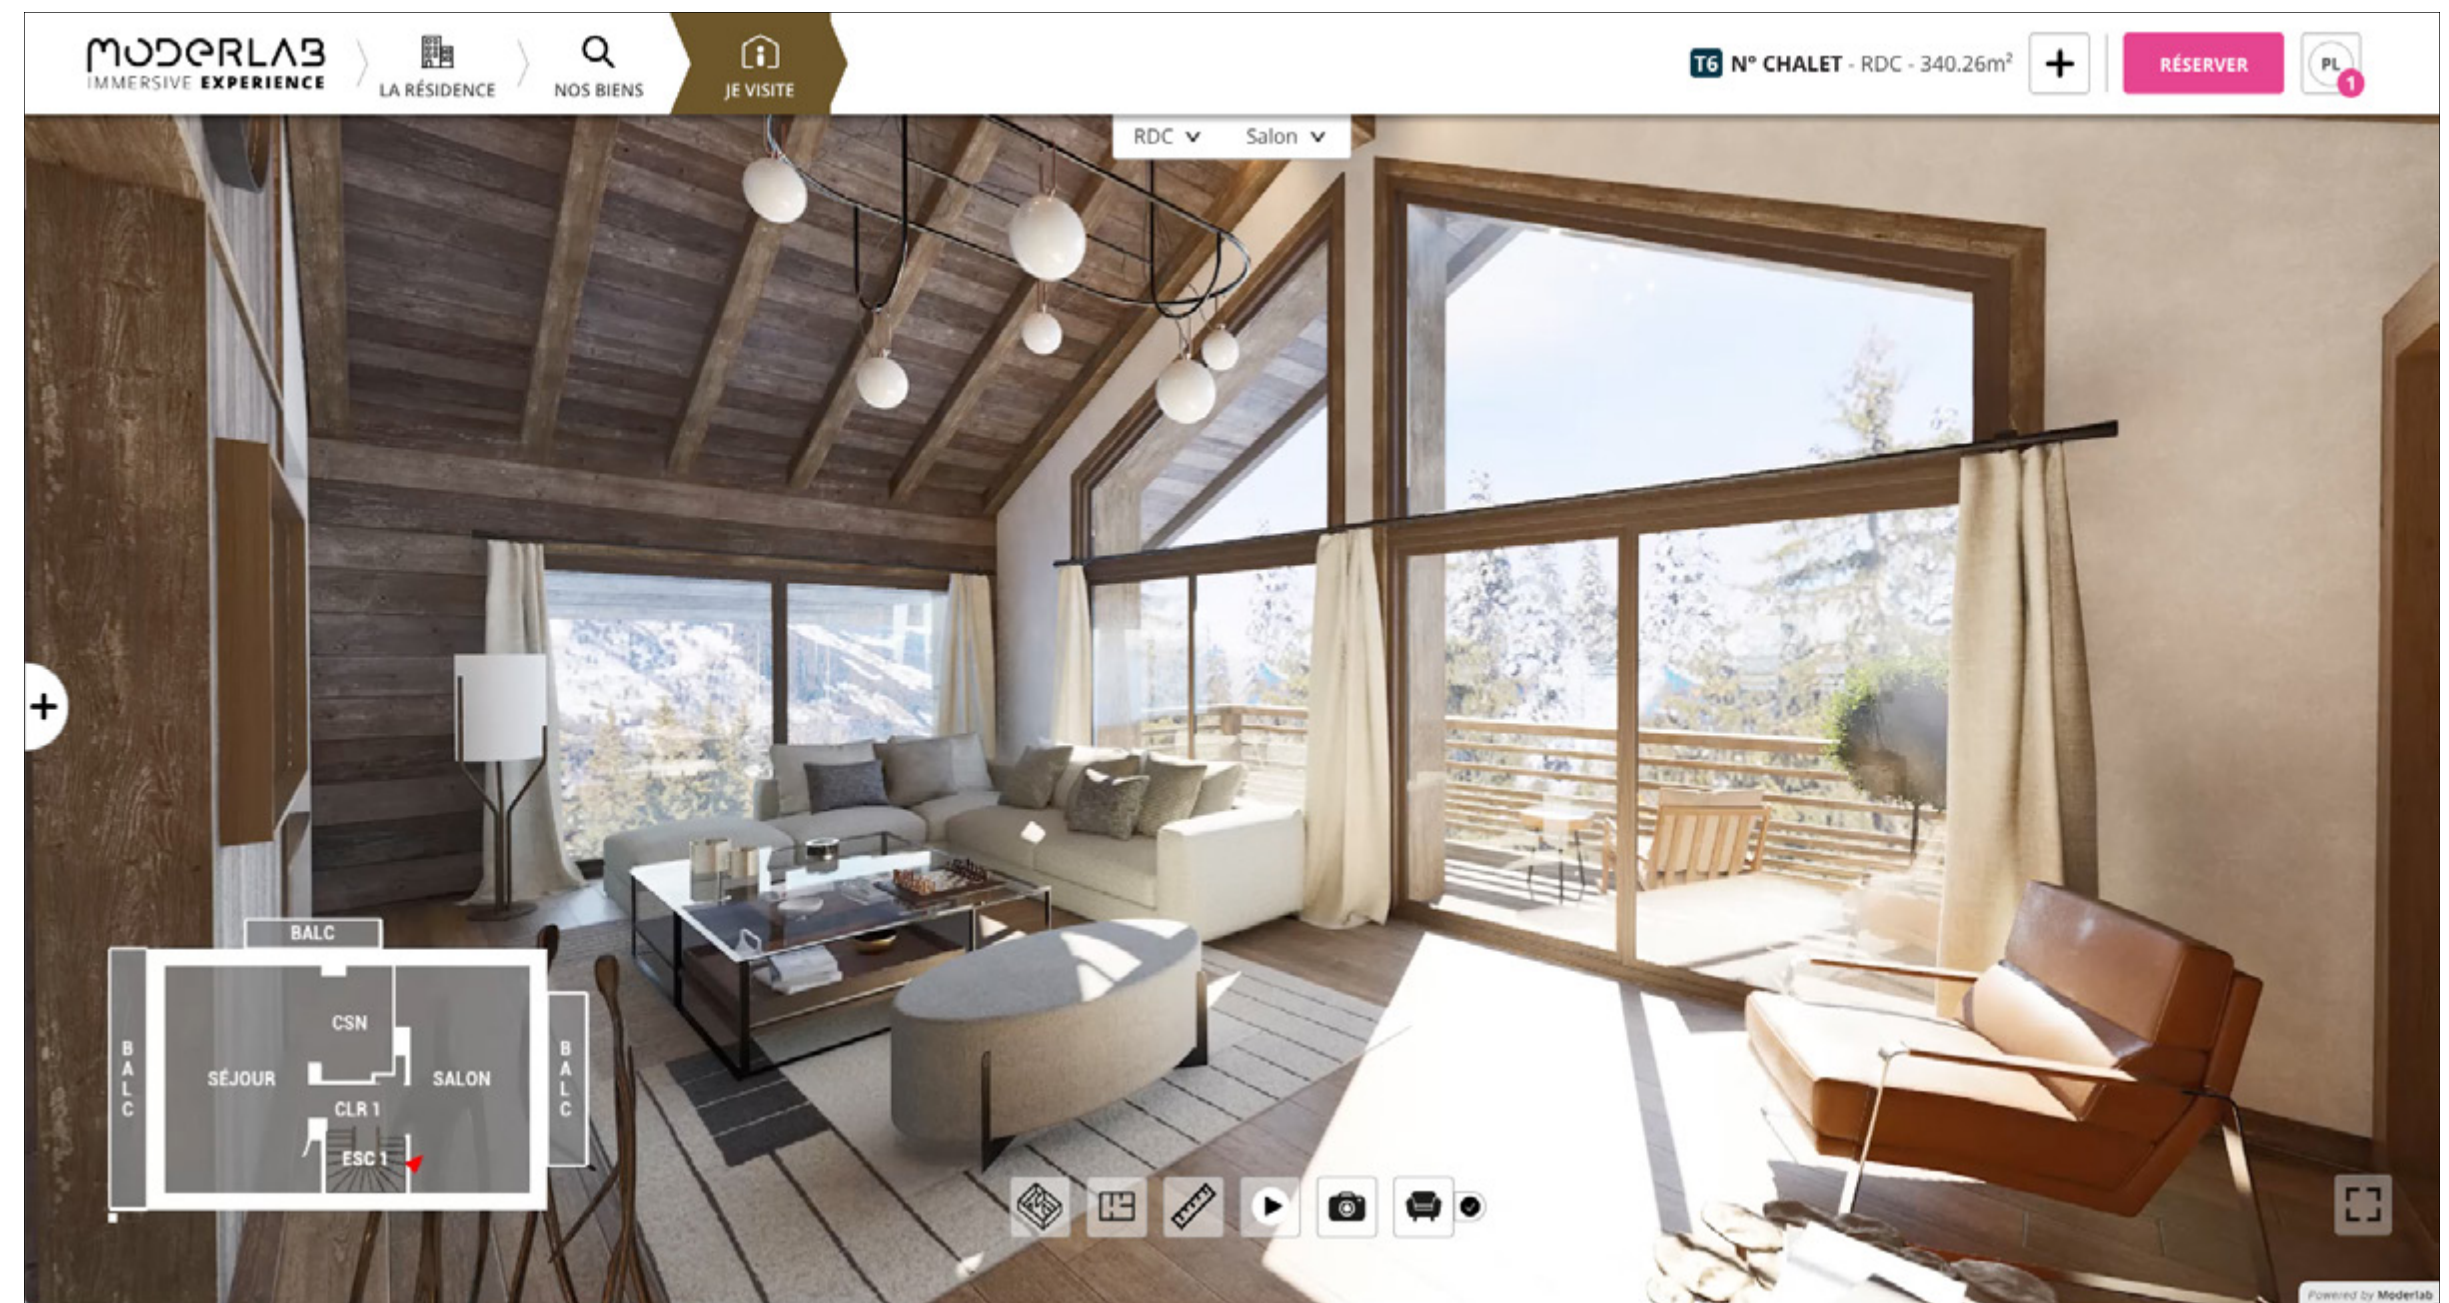

Prestigious Real Estate in the French Alps - Méribel

Communication & Partnership Plan for VivaTech Exhibition – Paris

Residence on the French Riviera – Antibes

Space Planning Online Configurator – Paris

Interior Design & Fit-out for a Luxury Maison – Paris