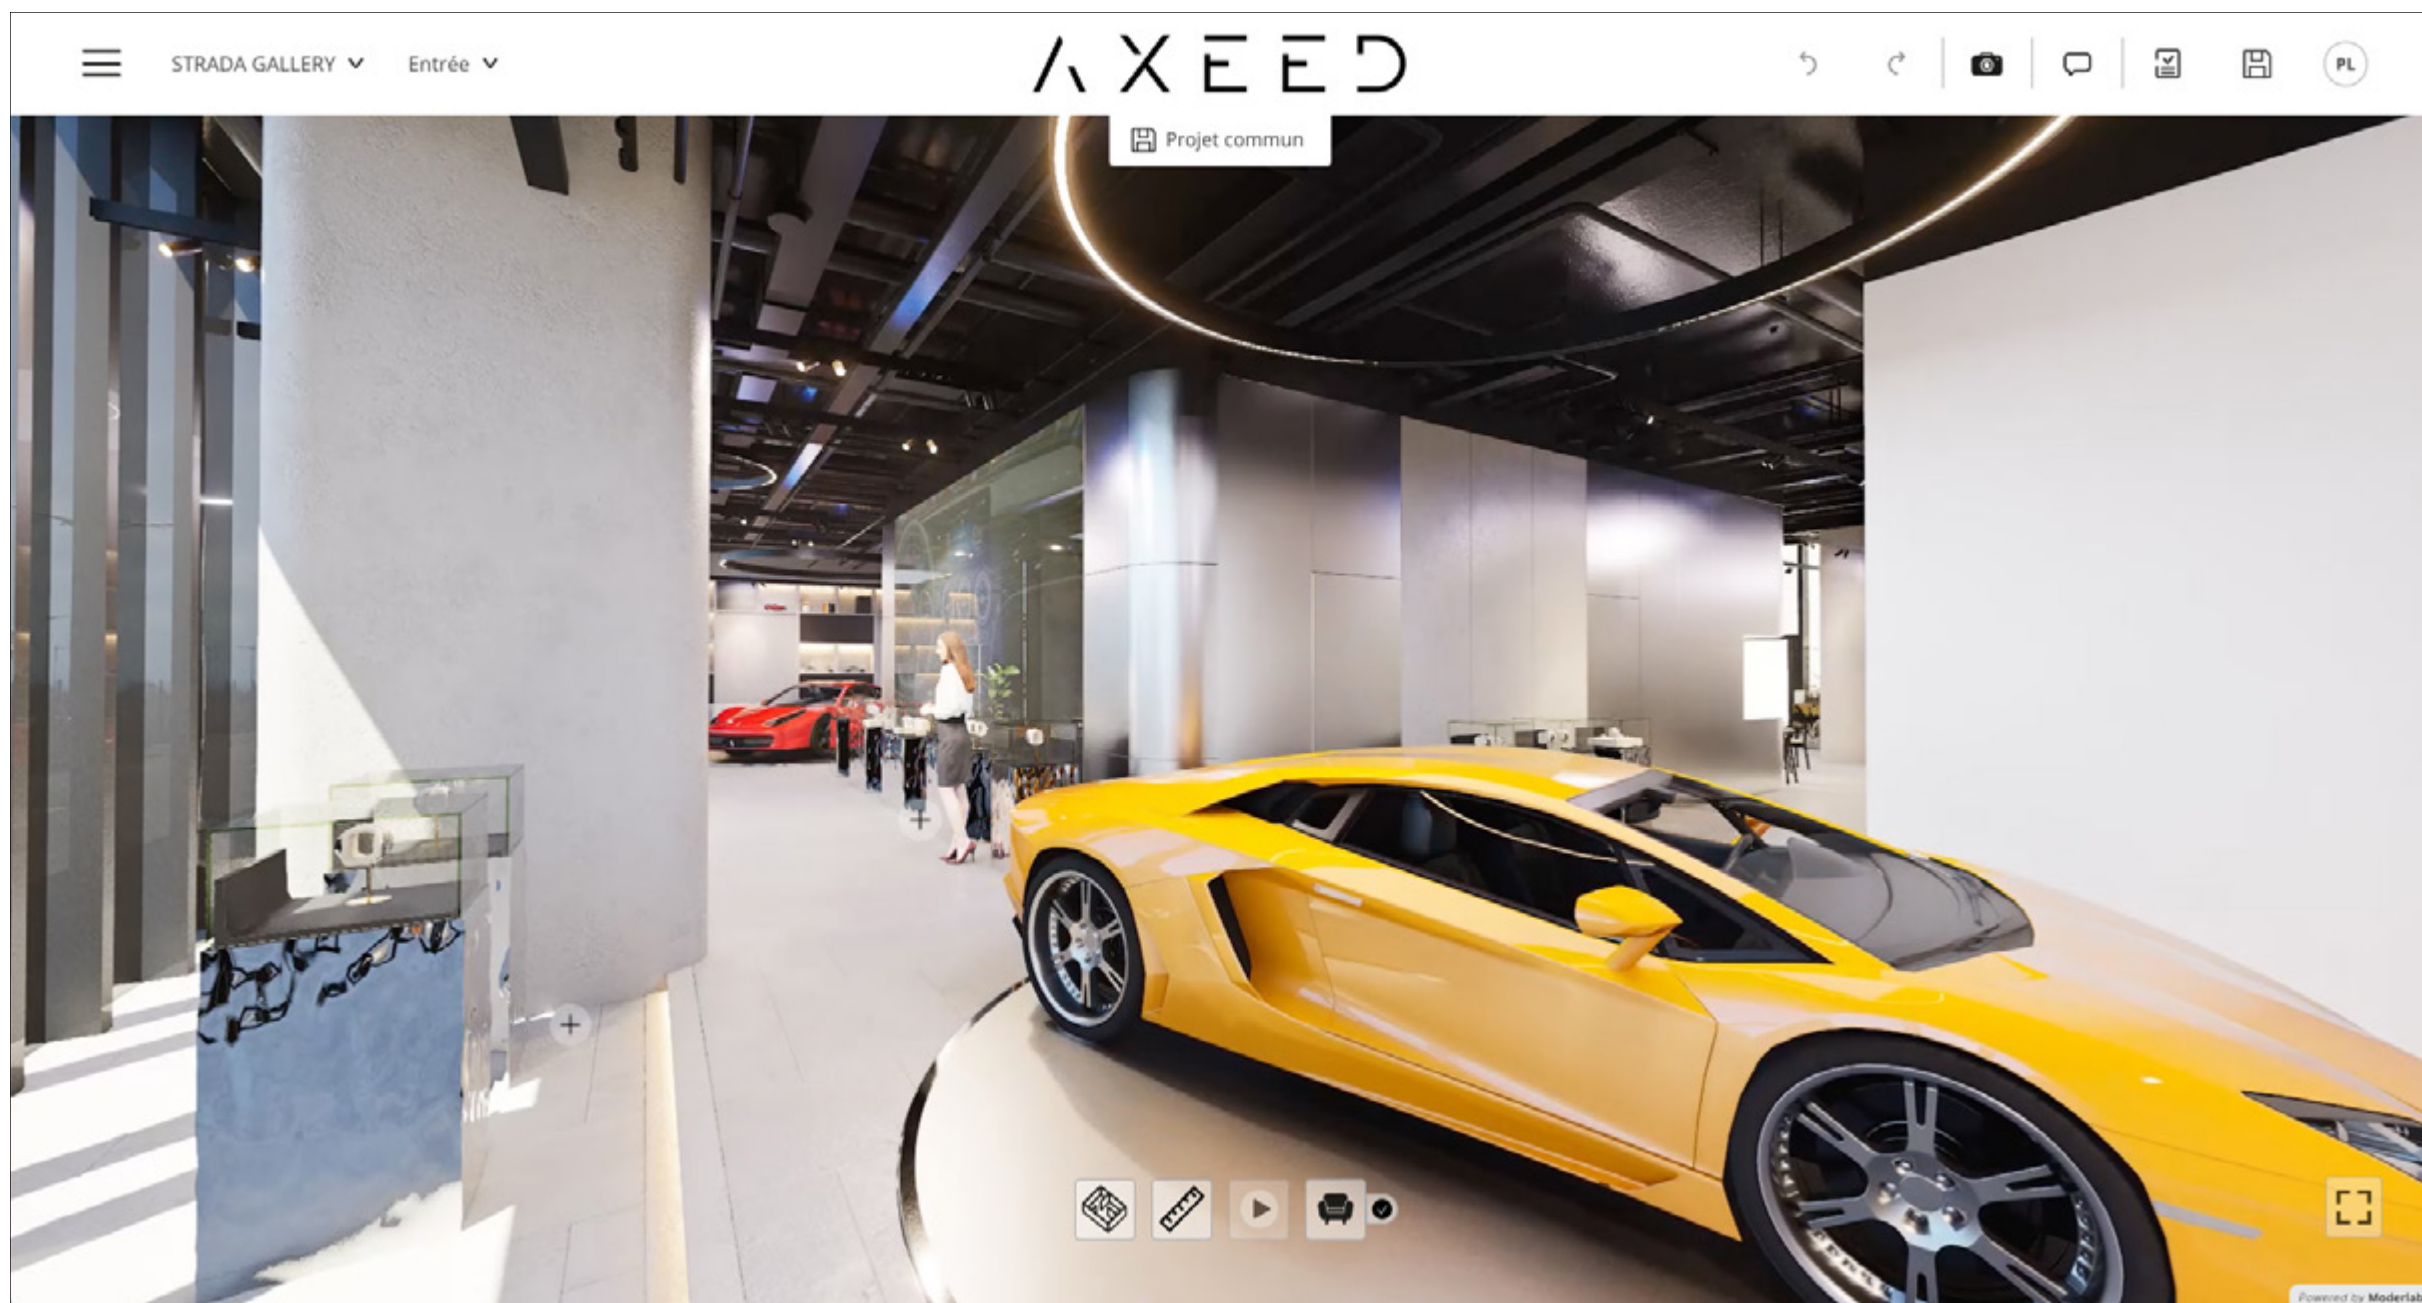

Luxury Automotive Franchise - Dubai