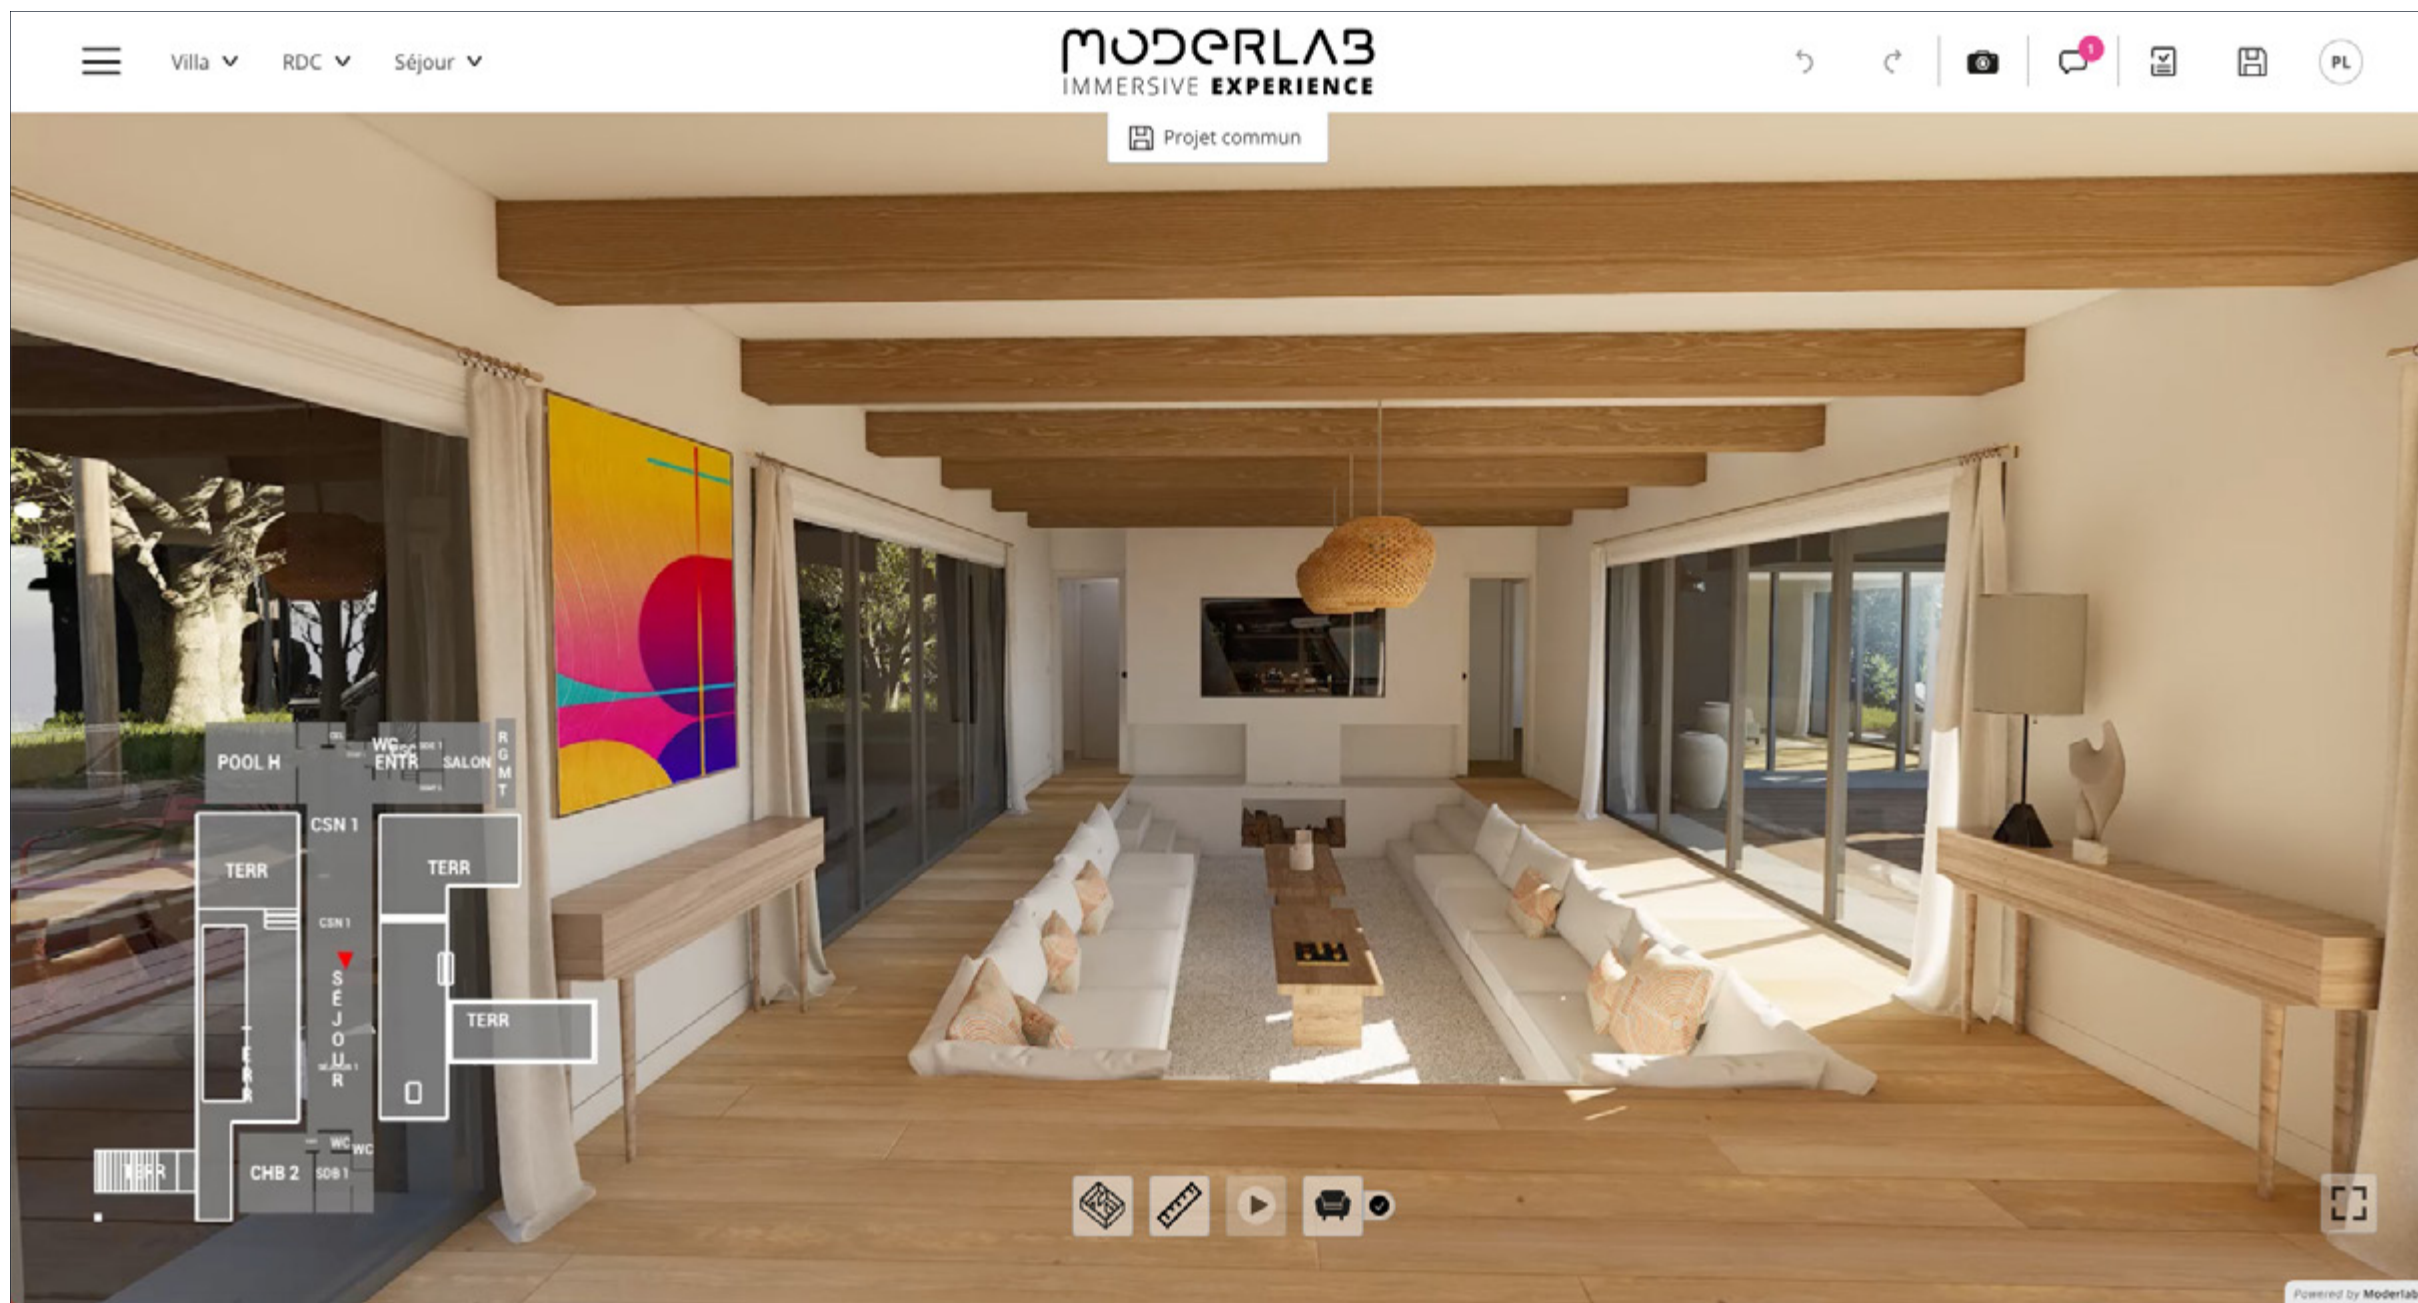

Prestigious Real Estate in the French Alps - Méribel

Communication & Partnership Plan for VivaTech Exhibition – Paris

Residence on the French Riviera – Antibes

Space Planning Online Configurator – Paris

Interior Design & Fit-out for a Luxury Maison – Paris