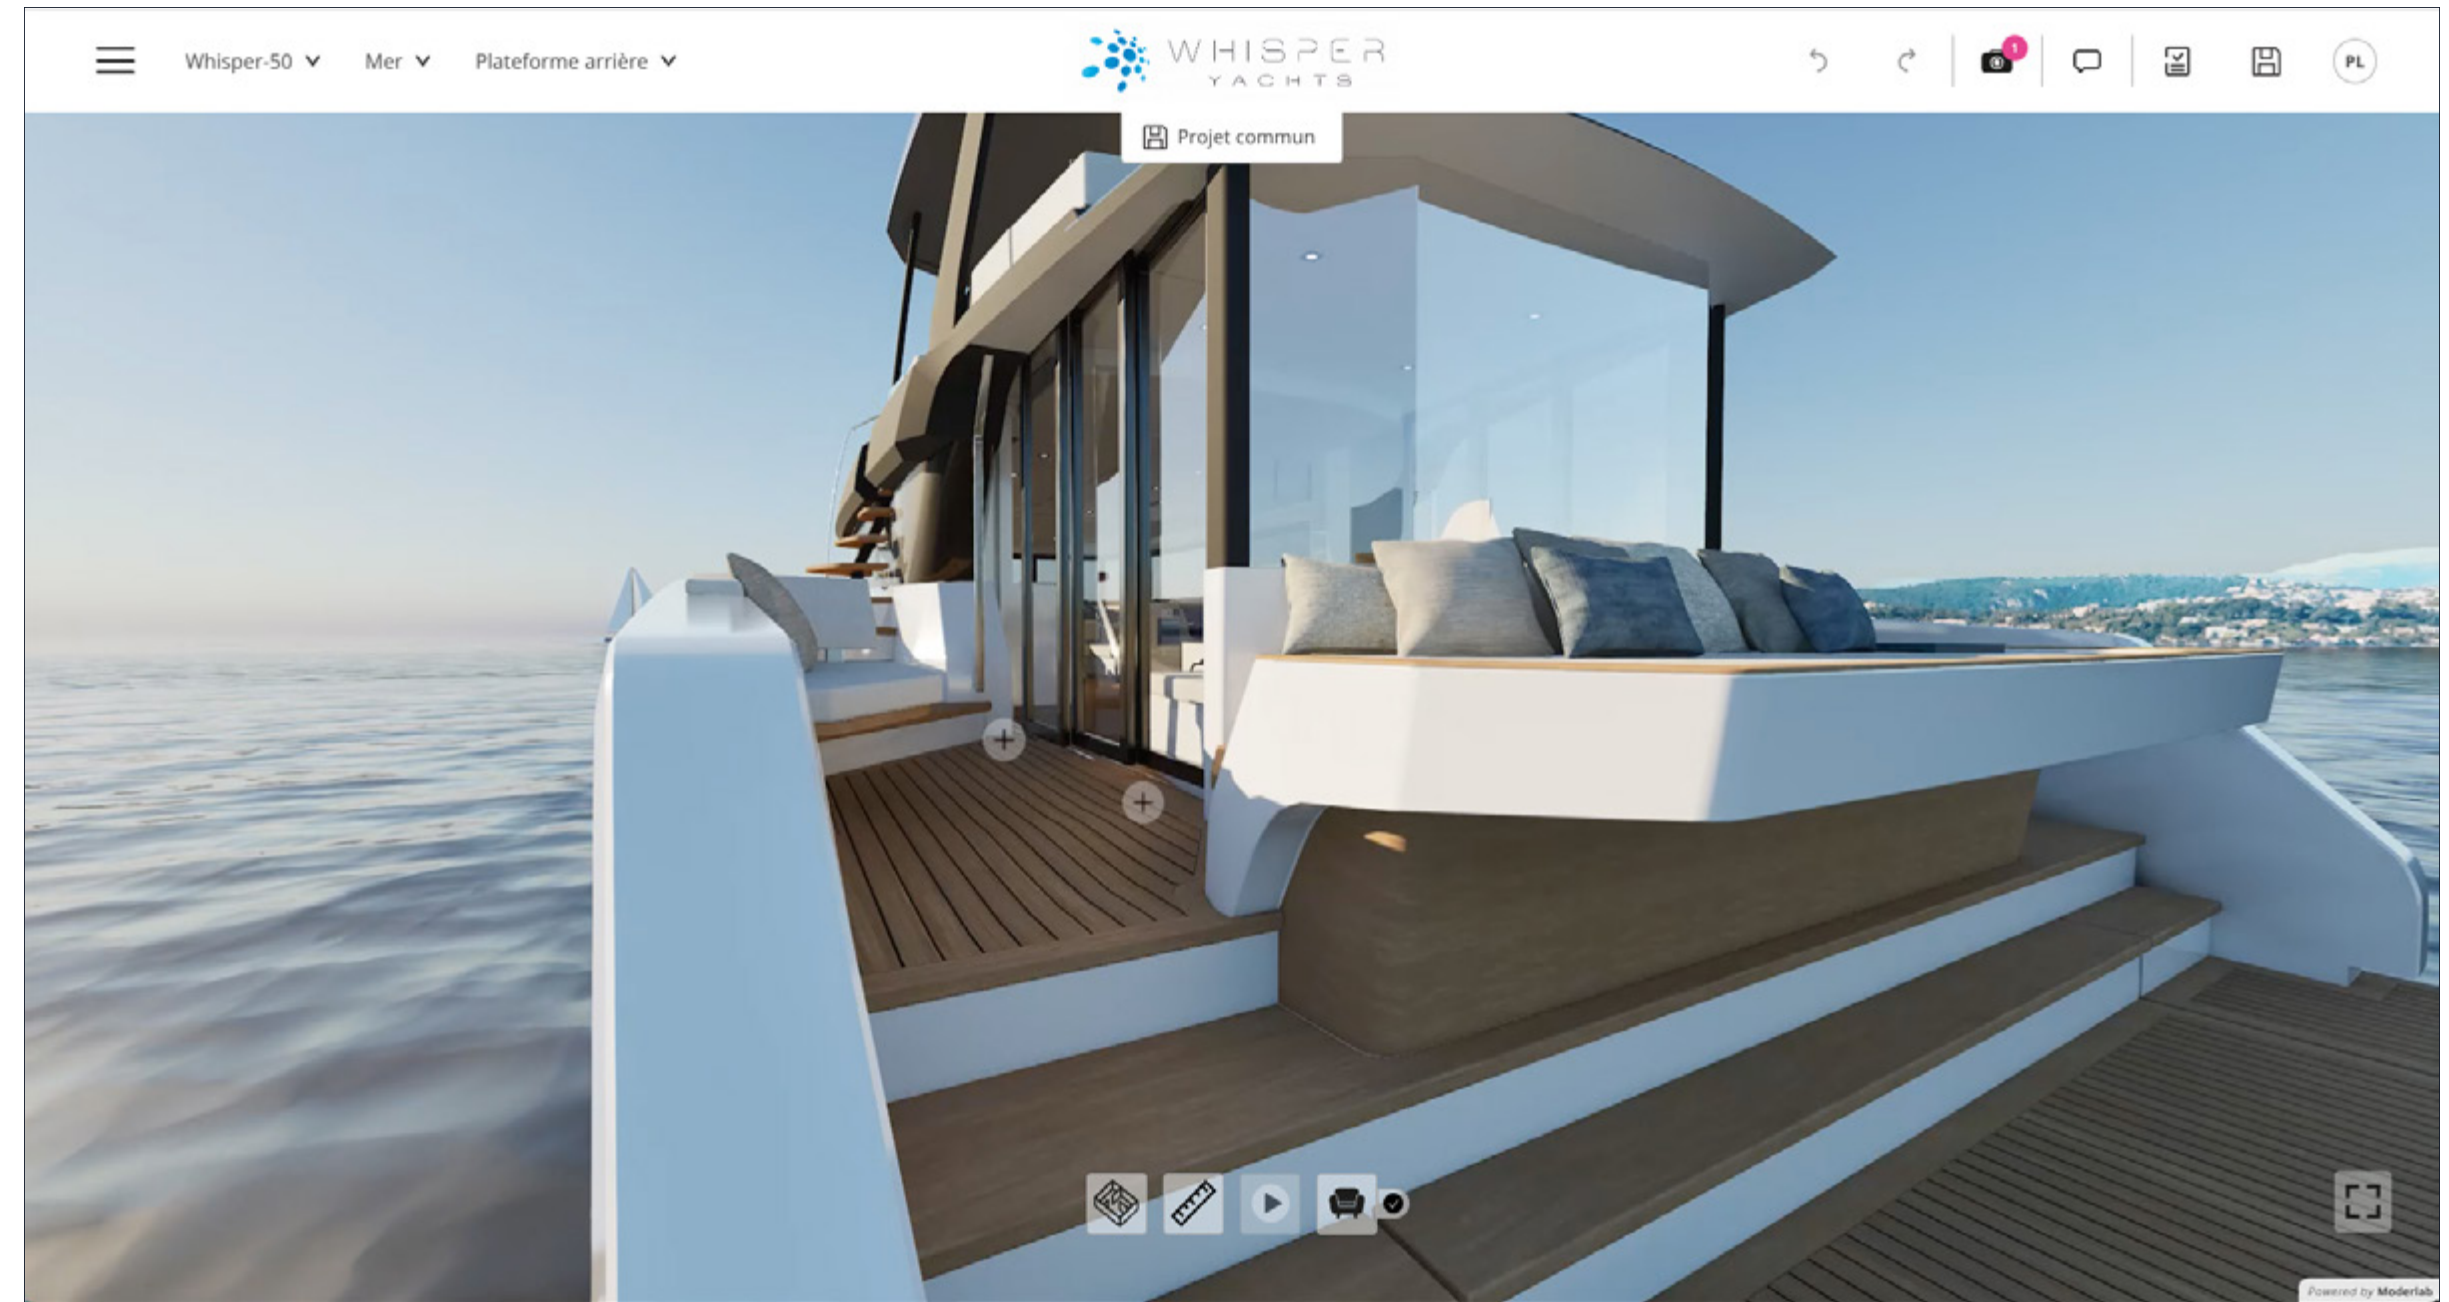

Luxury Electric Yacht - Monaco