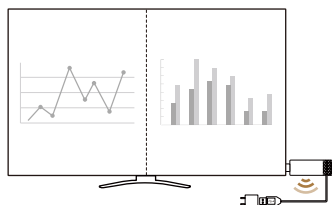

The GK Cast enables users to utilize up to 2 split screens, facilitating easy content comparison.

Pocket Size, yet Powerful

30g each, compact and portable, yet featuring a 2T2R antenna in the receiver for better performance.

Plug and Play

No complicated setup. Simply plug in and start your presentations or enjoy your favorite entertainment.

Mirror or Extend Mode

Seamlessly mirror your content on a TV or extend your workspace to another screen, supercharging productivity like never before.

Supports Native Protocols

Aside from TX to RX, users have the option to share their screens using AirPlay/Google Cast/Miracast

Connection

TypeC TX

HDMI TX

*Using Type C requires no power adapter.

Specifications