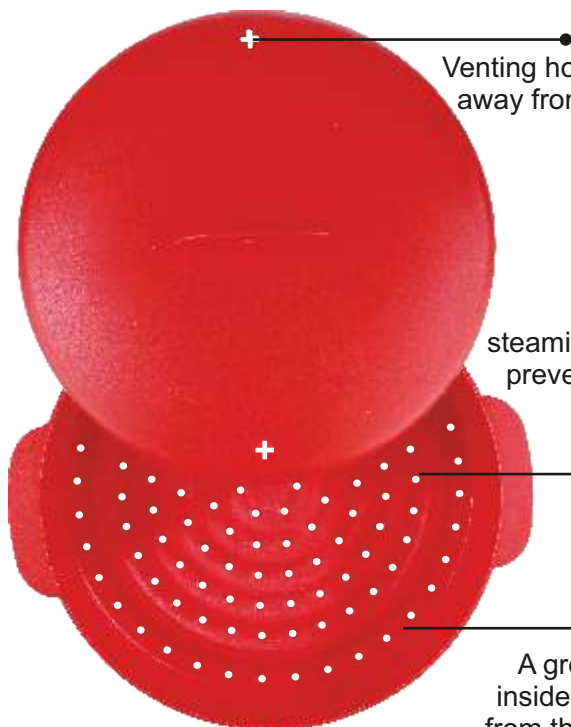

**2 Flip - Top
Lid**

2 Storage Lid

**6 Legs
304 SS Blade**

**Metallic Finish Body
with Radio Knob**

MMAAVita[™]
MADE IN INDIA

Lesco[®] Smart Steamer

Lesco[®]ware

Smart Steamer

Venting holes on cover placed away from handle for safety

steaming surface is ridged to prevent food from sticking

A grooved perimeter inside helps water drain from the side into pot and not into food surface