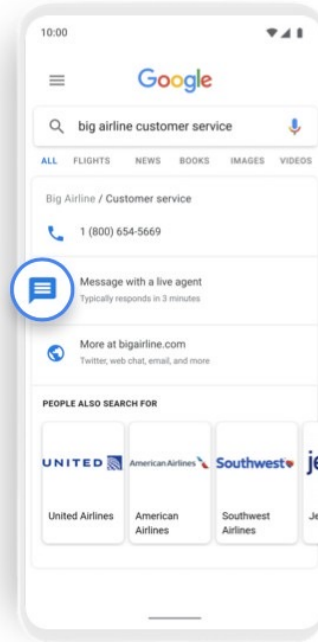

google messages on android & iOS