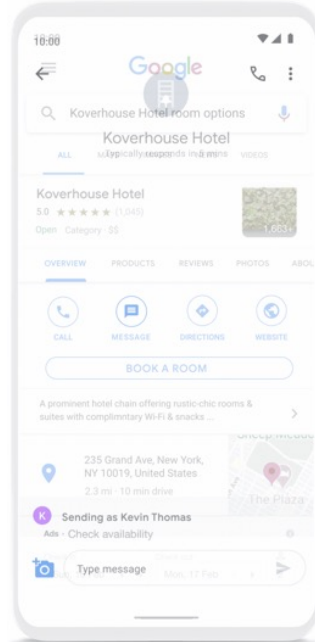

google messages