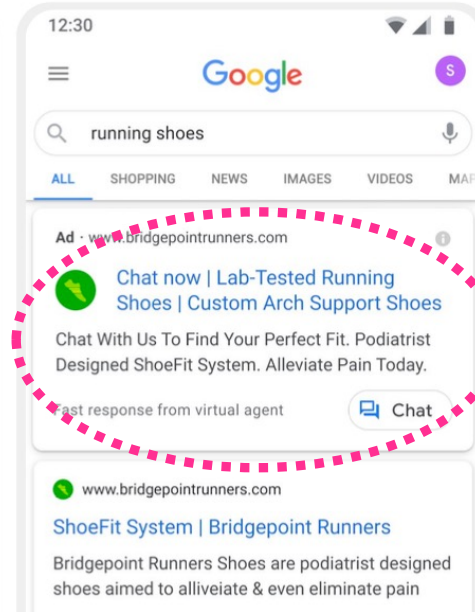

banner bot

banner bot

nettle AI &
google messages
partner

connections that count

- automated 24/7 customer care with the ability to connect with a live agent
- drive loyalty, purchasing, scheduling, and upsell through rich features like carousels, suggested replies, and photos
- comprehensive business messaging solution across Android devices, and through Google Maps on iOS
- 30 days window possibility to reach out to the user by means of a push notification past the end of the original conversation
- no messaging costs

google messages on android & iOS

google messages

google messages

beta - paid google messages entry points

Apply an
ad extension
to an existing text ad

and/or launch
a standalone
ad format

other google messages entry points

sms

email

web

ooh

qr code

print

social media

in app