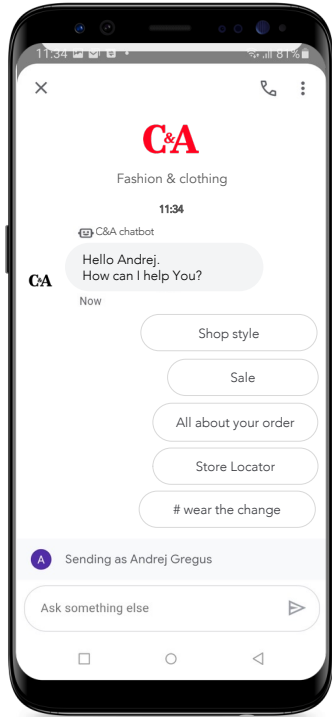

google messages