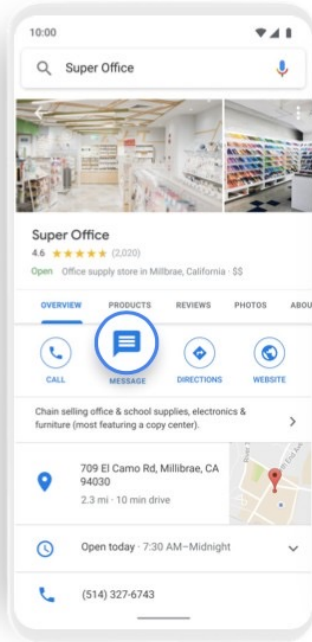

google messages on android & iOS