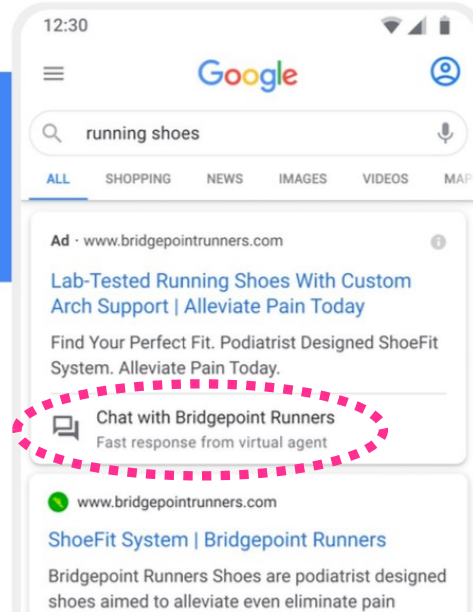

banner bot

banner bot

nettle AI &
google messages
partner

connections that count

- automated 24/7 customer care with the ability to connect with a live agent
- drive loyalty, purchasing, scheduling, and upsell through rich features like carousels, suggested replies, and photos
- comprehensive business messaging solution across Android devices, and through Google Maps on iOS
- 30 days window possibility to reach out to the user by means of a push notification past the end of the original conversation
- no messaging costs

google messages on android & iOS

google messages

google messages

beta - paid google messages entry points

Apply an
ad extension
to an existing text ad

and/or launch
a standalone
ad format

other google messages entry points

sms

email

web

ooh

qr code

print

social media

in app