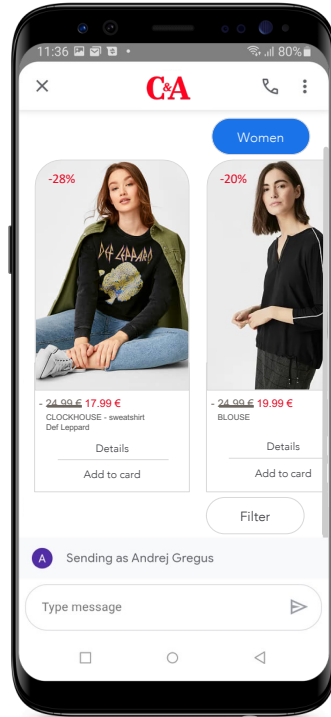

google messages