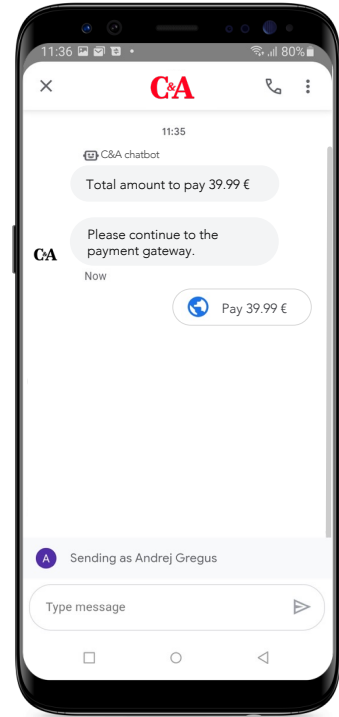

google messages