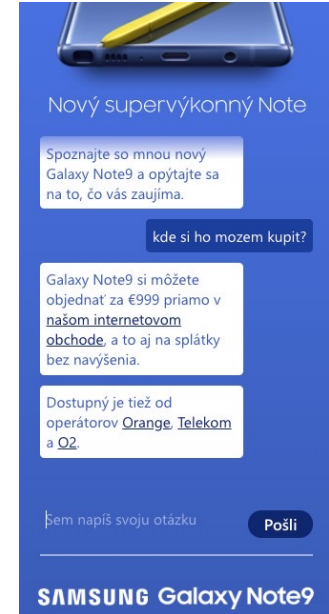

banner

google business message

facebook messenger

instagram

web page

RCS...

nettle AI
& retail

USP

nettle AI
& banner bot

banner bot

- chatbot that lies within display ads
- weave new life into traditional banner
- removing as many friction points from the customer journey as possible
- compared to its traditional click-through ads lift in engagement resulting in lower CPA