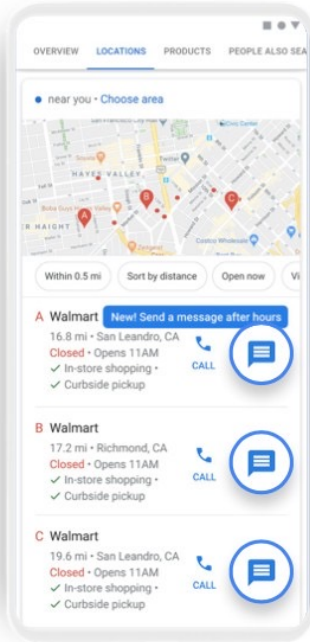

google messages on android & iOS