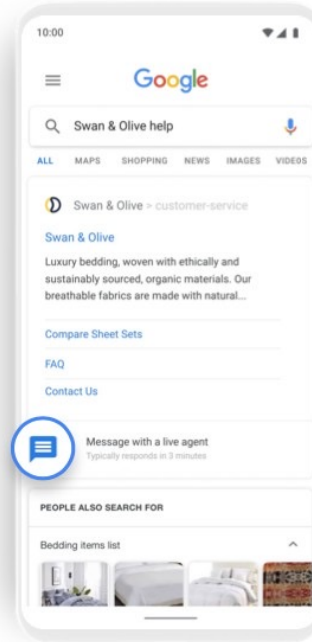

google messages on android & iOS