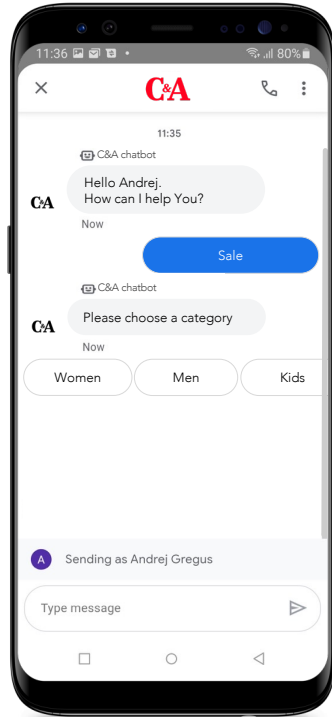

google messages