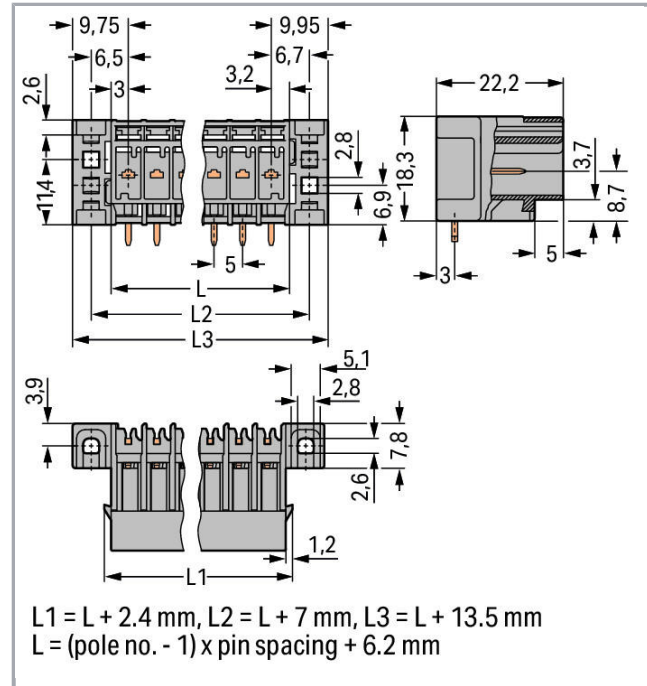

Fișă tehnică | Număr articol: 769-664/003-000

THT male header; 1.0 x 1.0 mm solder pin; angled; clamping collar; Pin spacing 5 mm; 4-pole; gray

www.wago.com/769-664/003-000

RoHS Compliant

BOMcheck.net

Culoare: ■

Pin spacing	5 mm / 0.197 inch
Width	34,7 mm / 1.366 inch
Height from the surface	18,3 mm / 0.72 inch
Depth	22,2 mm / 0.874 inch

Mechanical data

Mounting type	Mounting flange
---------------	-----------------