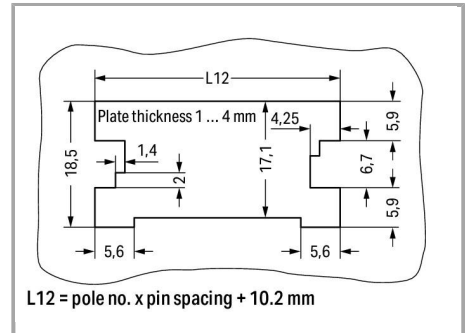

Sheet metal cutout (for female plugs without locking levers)

Male connectors with CAGE CLAMP® connection (769-6xx/006-000) and snap-in flanges

Inserting a conductor

Supus modificărilor.