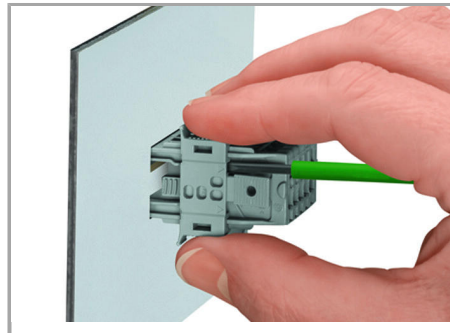

### Assembly

Insert male connector with snap-in flanges (769-605/006-000) into the cutout.

Secure the snap-in flange.

Male connector with snap-in flanges (769-605/006-000) into the cutout

For removal, insert operating tool (2.5 mm blade) into release slot.

Press center part on both the top and bottom of the connector. Then remove snap-in flange.

Sheet metal cutout (for female plugs without locking levers)

Male connectors with CAGE CLAMP® connection (769-6xx/006-000) and snap-in flanges