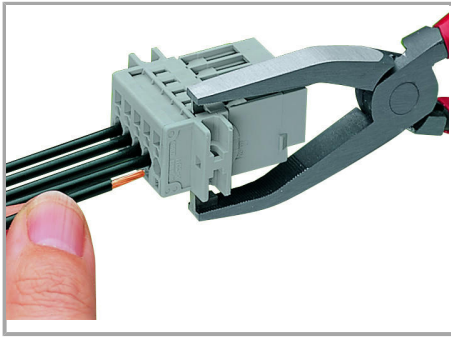

Press center part on both the top and bottom of the connector. Then remove snap-in flange.

Sheet metal cutout (for female plugs without locking levers)

Male connectors with CAGE CLAMP® connection (769-6xx/006-000) and snap-in flanges

### Inserting a conductor

Supus modificărilor.

Operating tool

Inserting a conductor via operating tool  
(example shows a male connector).