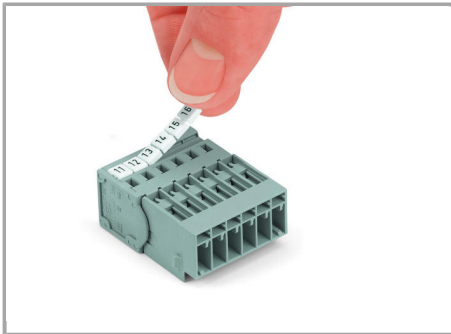

Press center part on both the top and bottom of the connector. Then remove snap-in flange.

Sheet metal cutout (for female plugs without locking levers)

Male connectors with CAGE CLAMP® connection (769-6xx/006-000) and snap-in flanges

### Inserting a conductor

Supus modificărilor.

Operating tool

Inserting a conductor via operating tool  
(example shows a male connector).

#### Marking

Labeling a male connector with  
CAGE CLAMP® connection via Mini-WSB  
quick markers.