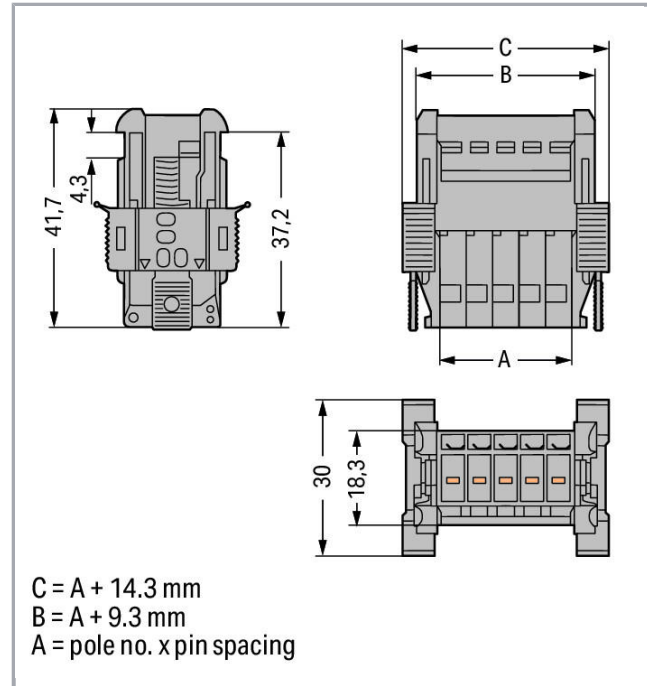

Date

Electrical data

Ratings per IEC/EN 60664-1

Nominal voltage (III/3)	500 V
Rated surge voltage (III/3)	6 kV
Rated current	32 A
Legend (ratings)	(III / 3) ≙ Overvoltage category III / Pollution degree 3

Connection data

Connection technology	CAGE CLAMP®
Actuation type	Operating tool
Connectable conductor materials	Copper

Supus modificărilor.

WAGO Kontakttechnik GmbH & Co. KG
/Representative Office Romania
Sos. Pipera-Tunari nr. 1/1
building 1, 2nd floor | 077190 Voluntari, Ilfov
Tel.: +40-(0)31 421 85 68 | Email: info-RO@wago.com

Aveți întrebări despre produsele noastre?
Vă stăm la dispoziție pentru preluarea apelului la +40 (0) 31 421 85 68.