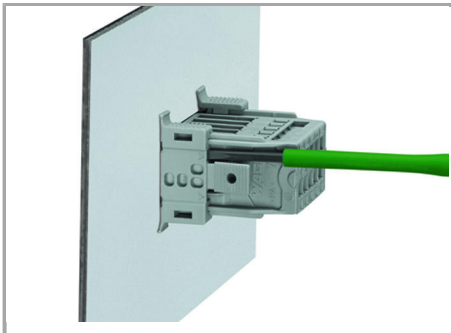

### Assembly

Insert male connector with snap-in flanges (769-605/006-000) into the cutout.

Secure the snap-in flange.

Male connector with snap-in flanges (769-605/006-000) into the cutout

For removal, insert operating tool (2.5 mm blade) into release slot.

Press center part on both the top and bottom of the connector. Then remove snap-in flange.

Sheet metal cutout (for female plugs without locking levers)

Male connectors with CAGE CLAMP® connection (769-6xx/006-000) and snap-in flanges