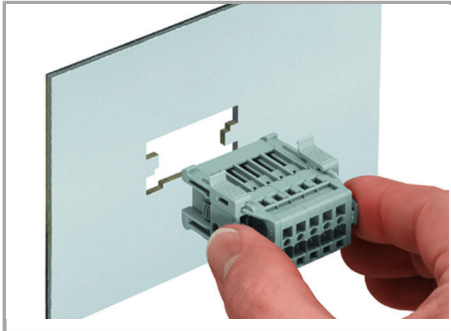

Installation Notes

Assembly

Insert male connector with snap-in flanges (769-605/006-000) into the cutout.