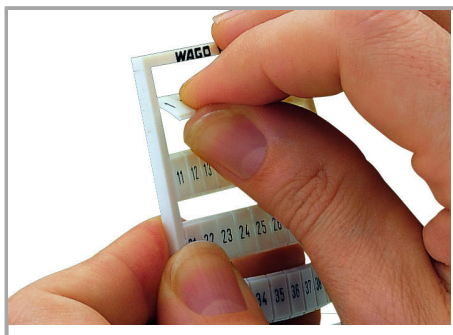

Fire load 0,257 MJ

Commercial data

Product Group	2 (Terminal Block Accessories)
Packaging type	BOX
Country of origin	DE
GTIN	4017332631327
Customs tariff number	4911990000

Counterpart

Installation Notes

Application

Separating a strip from the WMB marker card.