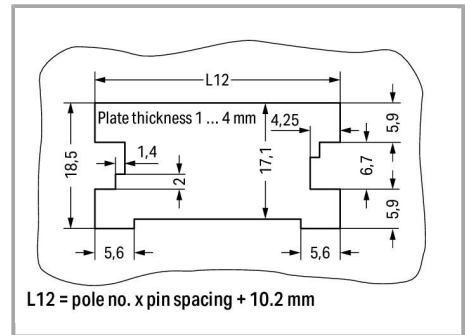

Secure the snap-in flange.

Male connector with snap-in flanges (769-605/006-000) into the cutout

For removal, insert operating tool (2.5 mm blade) into release slot.

Press center part on both the top and bottom of the connector. Then remove snap-in flange.