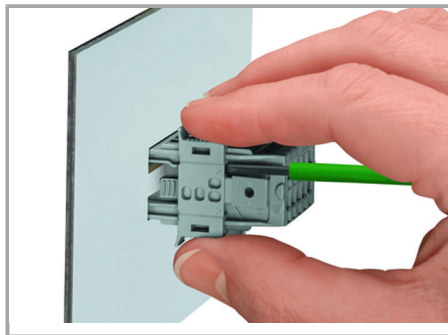

Secure the snap-in flange.

Male connector with snap-in flanges (769-605/006-000) into the cutout

For removal, insert operating tool (2.5 mm blade) into release slot.

Press center part on both the top and bottom of the connector. Then remove snap-in flange.