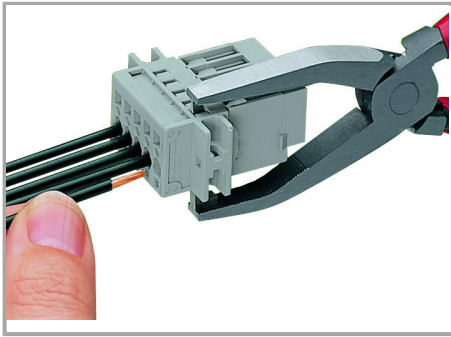

Secure the snap-in flange.

Male connector with snap-in flanges (769-605/006-000) into the cutout

For removal, insert operating tool (2.5 mm blade) into release slot.

Press center part on both the top and bottom of the connector. Then remove snap-in flange.

Sheet metal cutout (for female plugs without locking levers)

Male connectors with CAGE CLAMP® connection (769-6xx/006-000) and snap-in flanges

Inserting a conductor

Supus modificărilor.

Operating tool

Inserting a conductor via operating tool
(example shows a male connector).