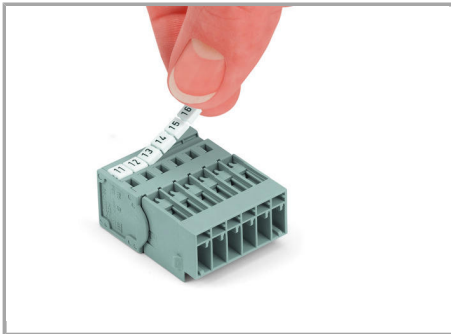

Sheet metal cutout (for female plugs without locking levers)

Male connectors with CAGE CLAMP® connection (769-6xx/006-000) and snap-in flanges

Inserting a conductor

Supus modificărilor.

Operating tool

Inserting a conductor via operating tool
(example shows a male connector).

Marking

Labeling a male connector with
CAGE CLAMP® connection via Mini-WSB
quick markers.

Familie de produse

X-COM

Afișare globală produse din familie.

Supus modificărilor.