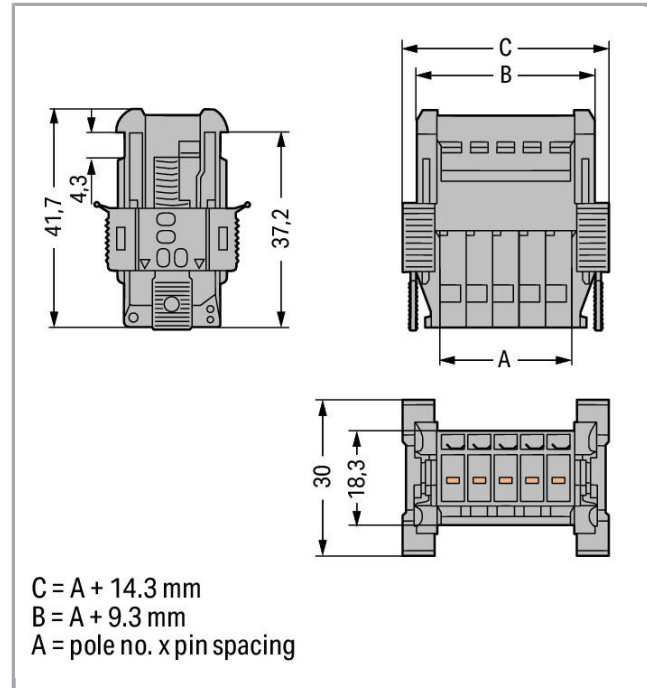

Fișă tehnică | Număr articol: 769-610/006-000

1-conductor male connector; Snap-in flange; 4 mm²; Pin spacing 5 mm; 10-pole; 4,00 mm²; gray

www.wago.com/769-610/006-000

Date

Electrical data

Ratings per IEC/EN 60664-1

Geometrical Data

Pin spacing	5 mm / 0.197 inch
Width	64.3 mm / 2.531 inch
Height	30 mm / 1.181 inch
Depth	41.7 mm / 1.642 inch

Mechanical data

Mounting type	Snap-in
---------------	---------

Plug connection